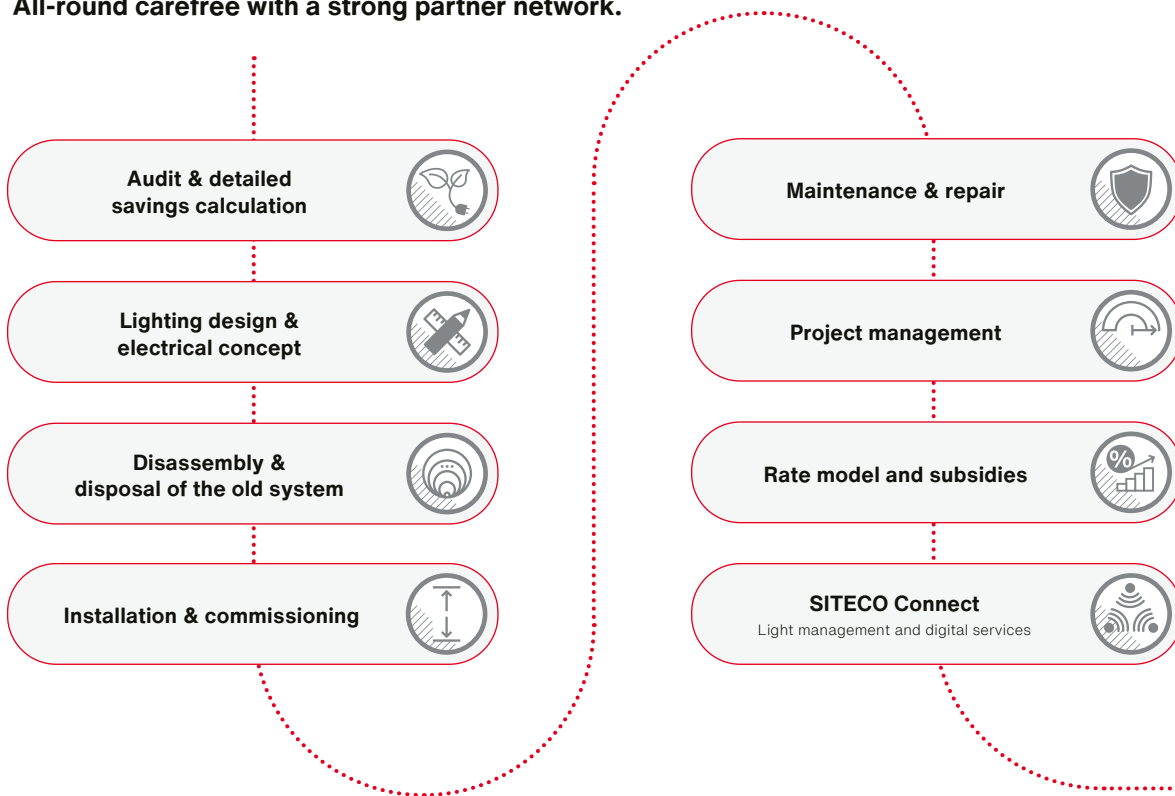

Precisely fitting configuration thanks to a flexible modular system with different optics depending on tunnel geometry

Very good visibility conditions for drivers with uniform, powerful and standard-compliant light, even with luminaire spacing of over 18 m

Easy to control via 10 StepDIM or DALI

Economical and reliable continuous operation with very low luminous flux reduction up to L95 / B10 at 100,000 h

Durable thanks to corrosion-resistant stainless steel

Easy handling thanks to different mounting devices and through-wiring as well as fire protection line as branch line

Easy maintenance of all components thanks to modular design

SITECO Services

All-round carefree with a strong partner network.