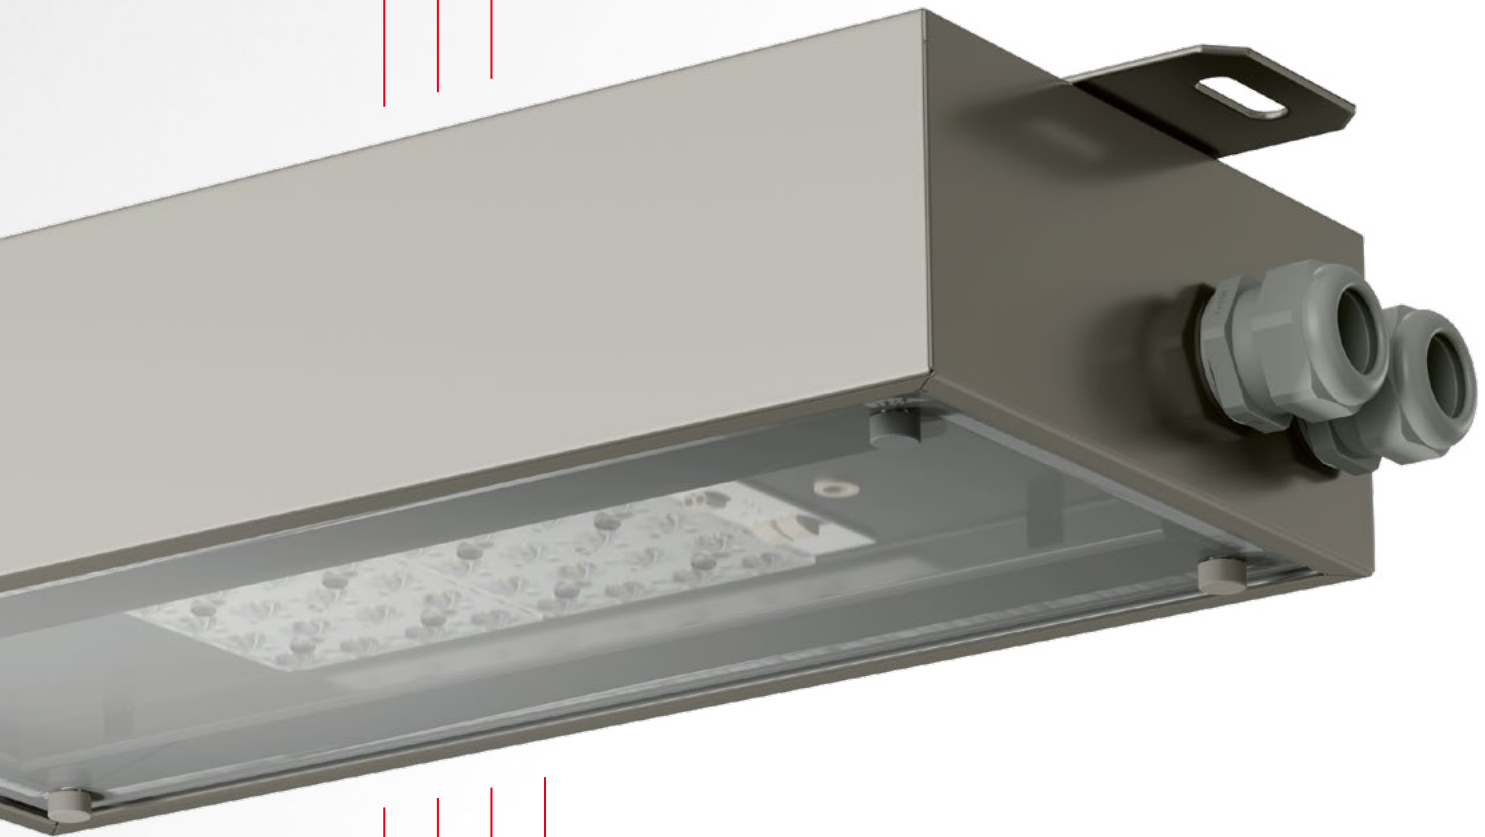

Precisely fitting configuration thanks to a flexible modular system with different optics depending on tunnel geometry

Very good visibility conditions for drivers with uniform, powerful and standard-compliant light, even with luminaire spacing of over 18 m

Easy to control via 10 StepDIM or DALI

Economical and reliable continuous operation with very low luminous flux reduction up to L95 / B10 at 100,000 h

Durable thanks to corrosion-resistant stainless steel

Easy handling thanks to different mounting devices and through-wiring as well as fire protection line as branch line

Easy maintenance of all components thanks to modular design