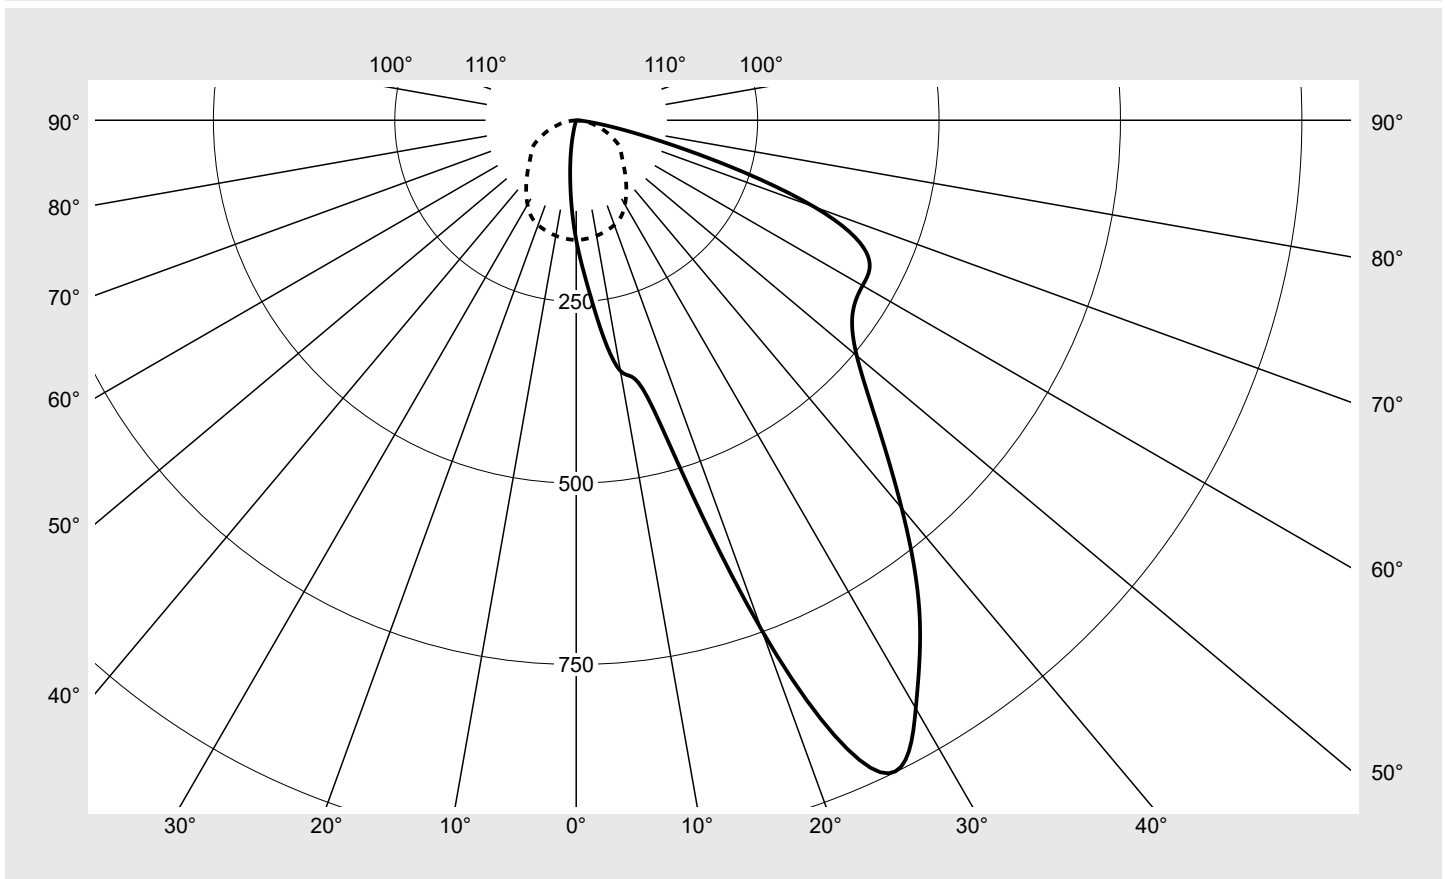

Version wallwasher, aluminium reflector, direct, asymmetric distribution

Lamps 1 x LED 3000K / CRI ≥ 90
(unbekannt LED 3000K / CRI = 90)

Controlgear ECG

Rated values Net luminous flux = 1930 lm
Power consumption = 28.1 W
Luminous efficacy = 68.7 lm/W

serial
documentation
16.02.2017

siteco

Luminous intensity in cd/klm **C180-0** **C270-90**

Imax: 991 cd/klm