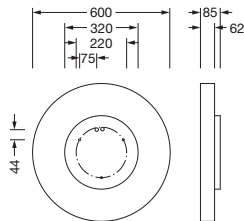

It is mandatory that the assembly instructions must be observed when planning and installing the electrical installation (to be found at www.siteco.com)

Tolerances related to thermal, electrical and photometric data according to IEC 62722

Issued 15.09.2023 - Modifications and errors subject to change - Ensure that you always use the latest version -