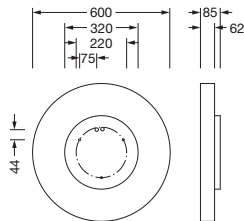

It is mandatory that the assembly instructions must be observed when planning and installing the electrical installation (to be found at www.siteco.com)

Tolerances related to thermal, electrical and photometric data according to IEC 62722

Issued 13.01.2024 - Modifications and errors subject to change - Ensure that you always use the latest version -