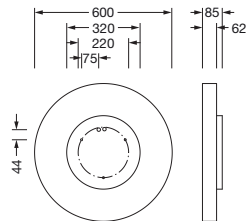

**Order No.:** 51MR36GD0321B | **GTIN (EAN):** 4058352881606

**Product description:** Round21M,opal,dir/ind,6790lm830,DA2,bk

Round 21 M, wall and ceiling luminaire, primary optical cover: cover, of PMMA, opal, light emission: direct/indirect distribution, primary light characteristic: symmetric, installation type: suspended mounting, surface-mounted, LED, rated luminous flux: 6.790lm, luminous efficacy: 124lm/W, light colour: 830, colour temperature: 3000K, with terminal, 5-pole, mains connection: 230V, AC, 50/60Hz, rated input power: 55W, housing, of aluminium, coated, black, diameter: 600mm, height: 62mm, protection rating (complete): IP40, insulation class (complete): insulation class I (protective earthing), certification: CE, impact resistance: IK04, permissible operating ambient temperature: -10..+35°C, packaging unit: 1 piece

IP 40  

Lamps:	LED
Wt. (kg):	5.8
GTIN (EAN):	4058352881606

It is mandatory that the assembly instructions must be observed when planning and installing the electrical installation (to be found at [www.siteco.com](http://www.siteco.com))

#### Dimensions, Weight

- Diameter: 600mm
- Height: 62mm
- Weight: 5.8kg

Order No.: 51MR36GD0321B | GTIN (EAN): 4058352881606

Dimensions: Round21M,opal,dir/ind,6790lm830,DA2,bk