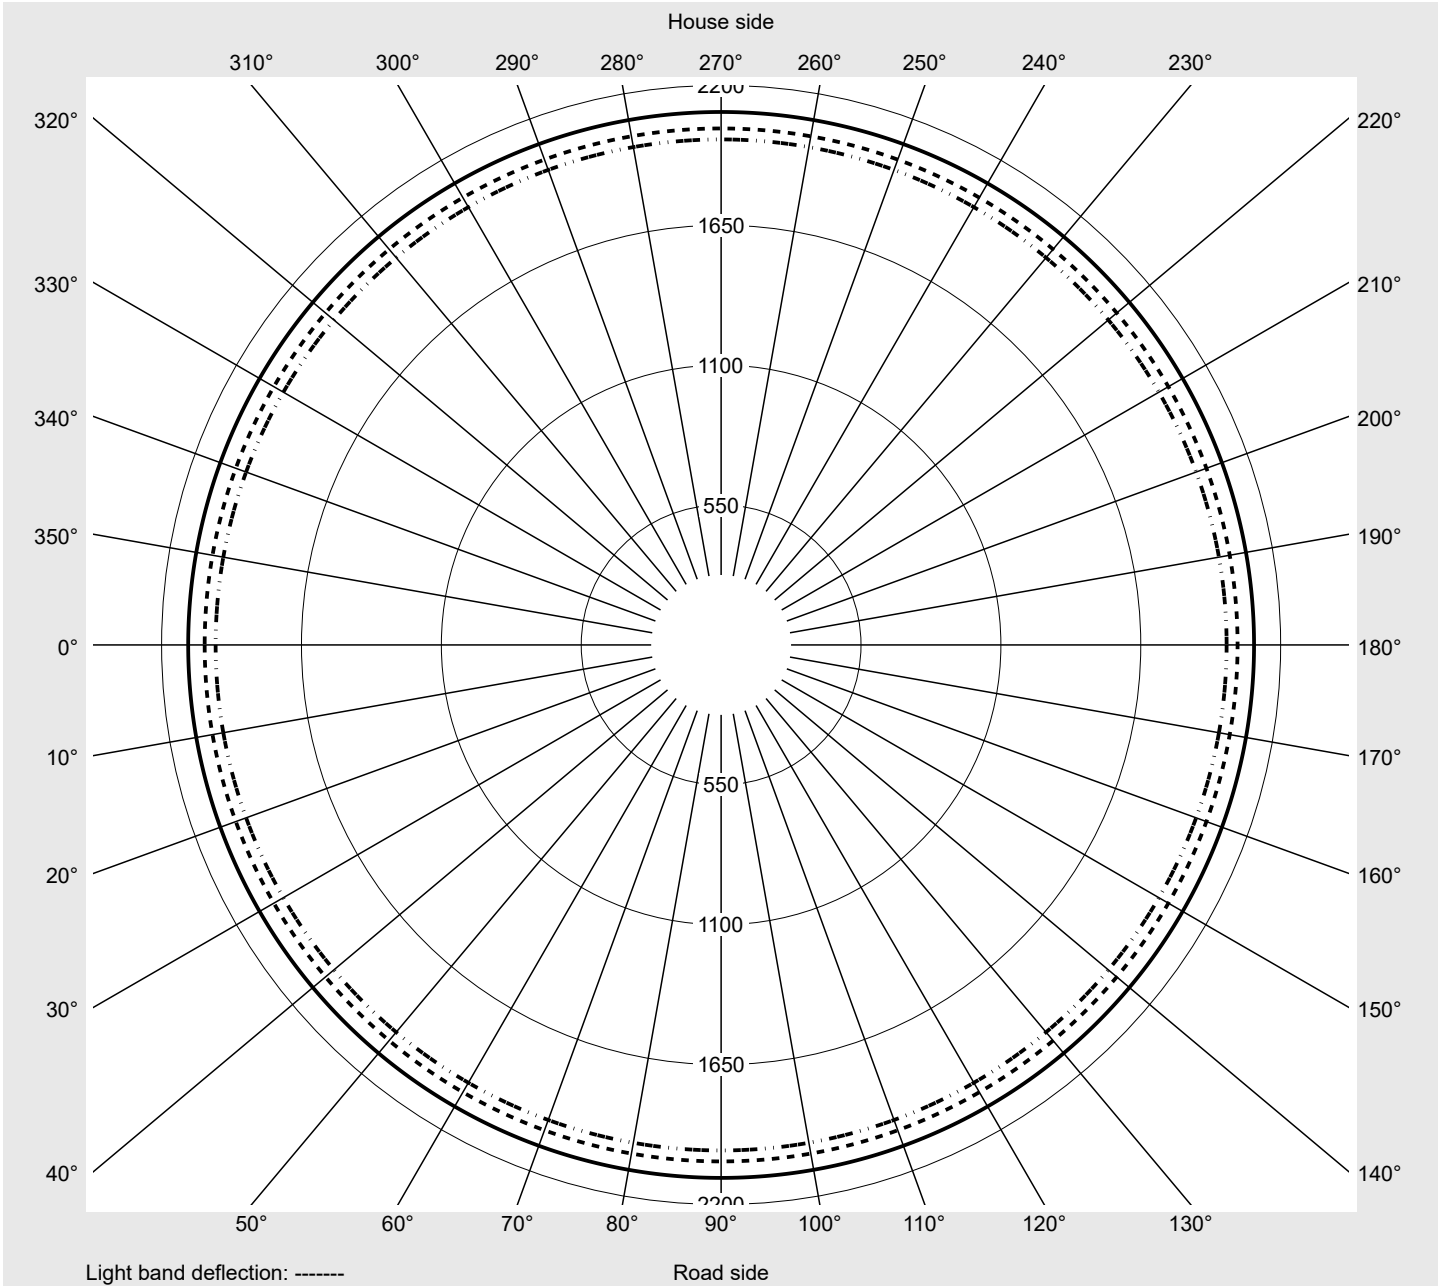

Photometric test report

Family
Floodlight 20 midi LED

Order number: 5XA7682E2B1AC
EAN: 4058352223291

LP number
58579_9

serial
documentation
25.08.2021

siteco

Version	mounting bracket
Optic	symmetric distribution RS17
Cover	toughened safety glass
Lamps	1 x LED 4000K / CRI ≥ 70 (unbekannt LED 4000K / CRI = 70)
Controlgear	ECG-DALI
Rated values	Net luminous flux = 29150 lm Power consumption = 207.8 W Luminous efficacy = 140.3 lm/W

Luminous intensity in cd/klm

C180-0

Imax: 2095 cd/klm

Luminaire output ratios

Eta	100.0%
Eta 0° - 90°	100.0%
Eta 90° - 180°	0.0%

Measurement conditions

DIN EN 13032 and DIN 5032

Luminous intensity class acc. to EN13201-2

Class:	G6
Imax 70°	33.2
Imax 80°	8.4
Imax 90°	0.0
Imax >90°	0.0
Imax >95°	0.0

Photometric test report

Family Floodlight 20 midi LED	Order number: 5XA7682E2B1AC EAN: 4058352223291	LP number 58579_9
---	---	-----------------------------

Envelope curve in cd/klm **KMK 5°** **KMK 2.5°** **KMK 0°**

Photometric test report

Family Floodlight 20 midi LED	Order number: 5XA7682E2B1AC EAN: 4058352223291	LP number 58579_9
---	---	-----------------------------