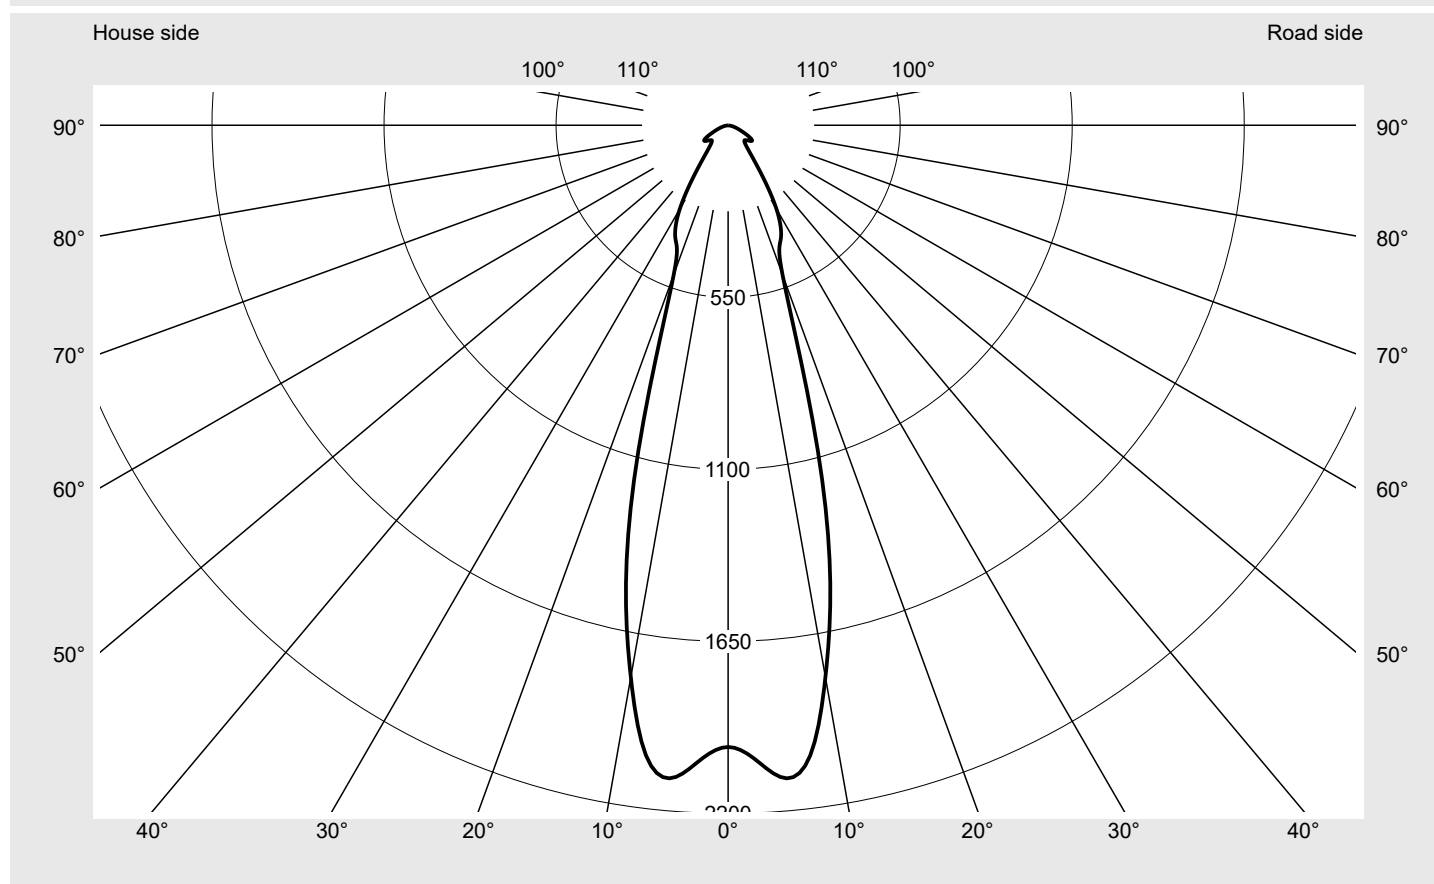

Photometric test report

Family
Floodlight 20 midi LED

Order number: 5XA7682E2B1AC
EAN: 4058352223291

LP number
58579_9

serial
documentation
25.08.2021

siteco

Version	mounting bracket
Optic	symmetric distribution RS17
Cover	toughened safety glass
Lamps	1 x LED 4000K / CRI ≥ 70 (unbekannt LED 4000K / CRI = 70)
Controlgear	ECG-DALI
Rated values	Net luminous flux = 29150 lm Power consumption = 207.8 W Luminous efficacy = 140.3 lm/W

Luminous intensity in cd/klm

C180-0

Imax: 2095 cd/klm

Luminaire output ratios

Eta	100.0%
Eta 0° - 90°	100.0%
Eta 90° - 180°	0.0%

Measurement conditions

DIN EN 13032 and DIN 5032

Luminous intensity class acc. to EN13201-2

Class:	G6
Imax 70°	33.2
Imax 80°	8.4
Imax 90°	0.0
Imax >90°	0.0
Imax >95°	0.0

Photometric test report

Family Floodlight 20 midi LED	Order number: 5XA7682E2B1AC EAN: 4058352223291	LP number 58579_9
---	---	-----------------------------

Envelope curve in cd/klm **KMK 5°** **KMK 2.5°** **KMK 0°**

Photometric test report

Family Floodlight 20 midi LED	Order number: 5XA7682E2B1AC EAN: 4058352223291	LP number 58579_9
---	---	-----------------------------