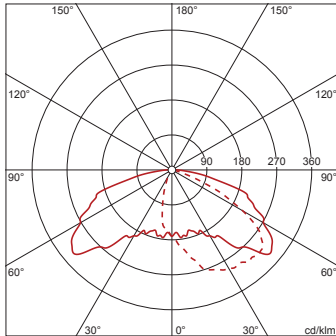

Planleggingsdata:

5XA1573K1B208: 1x LED

4058352168073

5XA1573K1B208

LED 4000 K | CRI \geq 70

ϕ_N 1750 lm

— C 0/180

- - - C 90/270