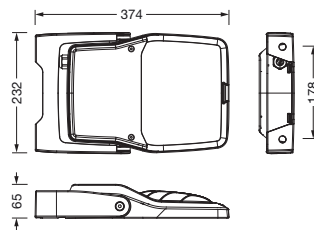

Order No.: 5XA7762A4D2A | **GTIN (EAN):** 4058352669990

Product description: FL21iQmc,PL52,3010lm740,SR,desbr

Floodlight FL 21 iQ micro, floodlight, primary light control with lens, of PMMA, primary optical cover: protective disc, of toughened safety glass, transparent, light distribution: PL52, light emission: direct distribution, installation type: surface-mounted, LED, High Power LED, rated luminous flux: 3.010lm, luminous efficacy: 130lm/W, light colour: 740, colour temperature: 4000K, control: Auto-Match, Temp-Guard, Night-Set, Smart-Wire, Desk-Remote (wireless, voltage-free reading and setting of iQ features in the workshop via application-optimized NFC function/RFID function), optimised constant luminous flux control (CLO 2.0), Street-Remote, with terminal, 6-pole, mains connection: 220..240V, AC, 50/60Hz, start of lifetime: 23W, end of service life: 24W, reduction: 11W, luminaire housing, of diecast aluminium, powder-coated, Siteco® metallic grey (DB 702S), corrosivity category C5 mid according to DIN EN ISO 12944, sealing non-destructively replaceable, design bracket, of diecast aluminium, powder-coated, Siteco® metallic grey (DB 702S), protection rating (complete): IP66, insulation class (complete): insulation class II (safety insulation), certification: CE, ENEC, VDE, protection symbol: D, impact resistance: IK07, permissible operating ambient temperature: -40..+40°C, permissible operating ambient temperature for outdoor applications: -40..+50°C, standard: DIN EN 12944, LABS conformity tested according to VDMA 24364:2018-05, packaging unit: 1 piece

Lamps:	LED
Wt. (kg):	3.1
GTIN (EAN):	4058352669990