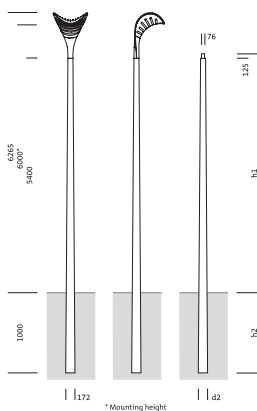

Protection rating: IP65 | insulation class: II (including installed connection cable) (for mast with mast spigot $d_a \times l = 76 \times 125$ mm) Mast spigot inner diameter: $d_i \geq 68$ mm)

Type	Order No.	Price €
DL° 10 without RGB LED optical waveguide system	5XAD101401W	6.290.00
DL° 10 with RGB LED optical waveguide system*	5XAD102401C	7.890.00

* please order Architainment software for RGB control separately

5XAD10

1 x 86 ° LED

— C 0/180 - - - C 90/270

DIN EN 13201-2

ME5: Height: 6m, Width: 6m, Spacing: 31m
R3, Q0: 0,08, MF: 0,8

ME3c: Height: 6m, Width: 6m, Spacing: 27m
R3, Q0: 0,08, MF: 0,8

Masts and accessories

Masts for DL° 10

with offset spigot¹, round tapered | door size 85 x 400 mm | powder-coated in Siteco metallic grey (similar to DB 702S)

¹ spigot size 76 x 125 mm

Type	MH (mm)	h1 (mm)	h2 (mm)	d2 (mm)	Order No.	Price €
Mast H = 4 m	4500	4000	1000	172	5NY318740KM08	663.00
Mast H = 5.4 m	6000	5400	1000	172	5NY318754KM08	810.00