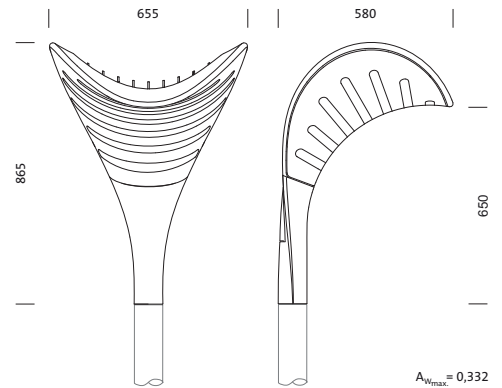

DL° 10 with white LED, optionally with RGB

DL° 10 LED mast luminaire for post-top mounting | with white LED and matching optical system of lenses, reflectors and prismatics, asymmetrical beam for homogenous, extremely wide light distribution; optionally with RGB LED optical waveguide system with diffuse distribution for colour accentuation | with ECG | housing of diecast aluminium, Siteco metallic grey (DB 702S); cover of PMMA, transparent, partly frosted | Control via reducing signal (DL° 10 without RGB) or via digital interface (SLC luminaire controller for DL° 10 without RGB and DL° 10 with RGB)

Protection rating: IP65 | insulation class: II (including installed connection cable) (for mast with mast spigot $d_a \times l = 76 \times 125$ mm) Mast spigot inner diameter: $d_i \geq 68$ mm)

Type	Order No.	Price €
DL° 10 without RGB LED optical waveguide system	5XAD101401W	6.290.00
DL° 10 with RGB LED optical waveguide system*	5XAD102401C	7.890.00