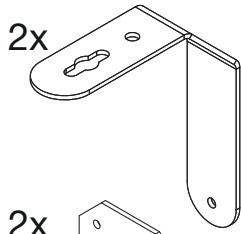

Highbay1 1/21

Deckenbefestigung
ceiling mount

59HL92006

siteco

59HL92006

4x  M5x8

2x  M5x16

2x  M6x16

2x 

kg = 0.51

51HL...1...C.

51HL...2...C.

2a

2b

3

4