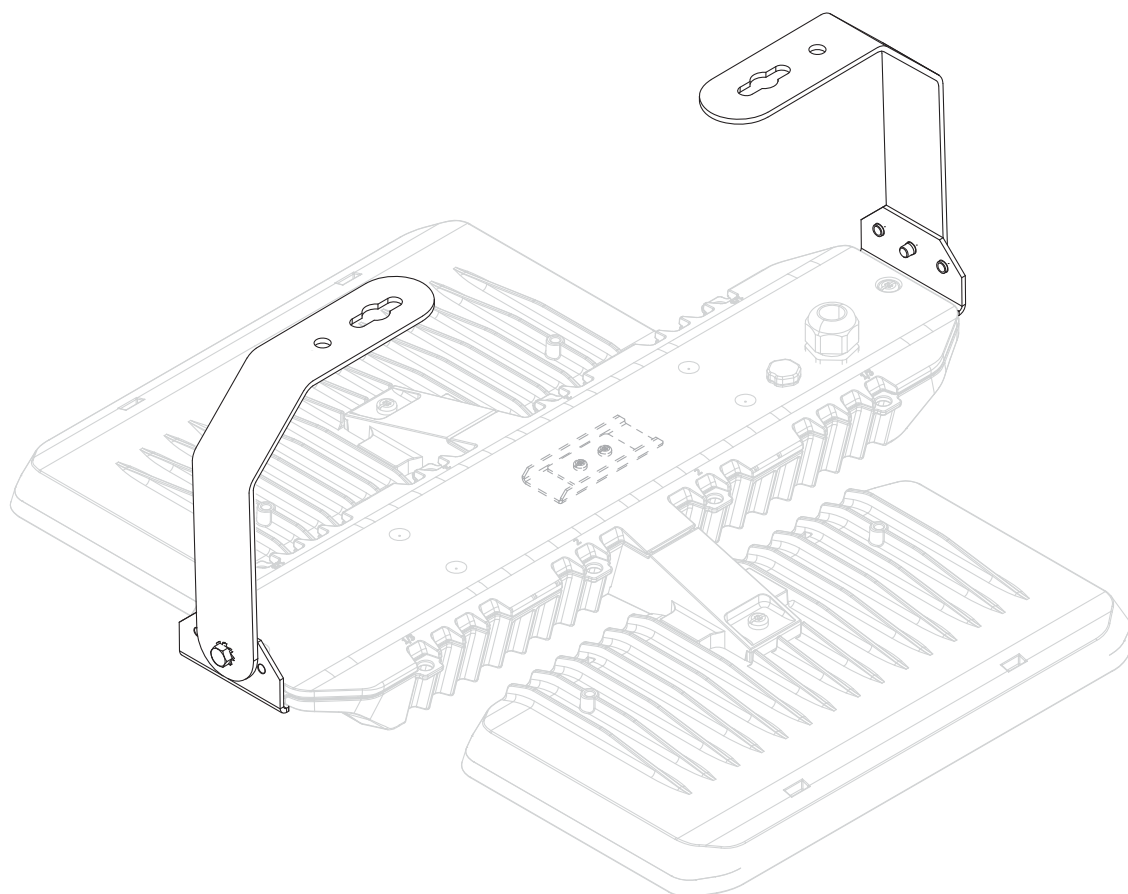

Highbay1 1/21

Deckenbefestigung
ceiling mount

59HL92006

siteco

59HL92006

4x  M5x8

2x  M5x16

2x  M6x16

2x 

kg = 0.51

51HL...1...C.

51HL...2...C.

2a

2b

3

4