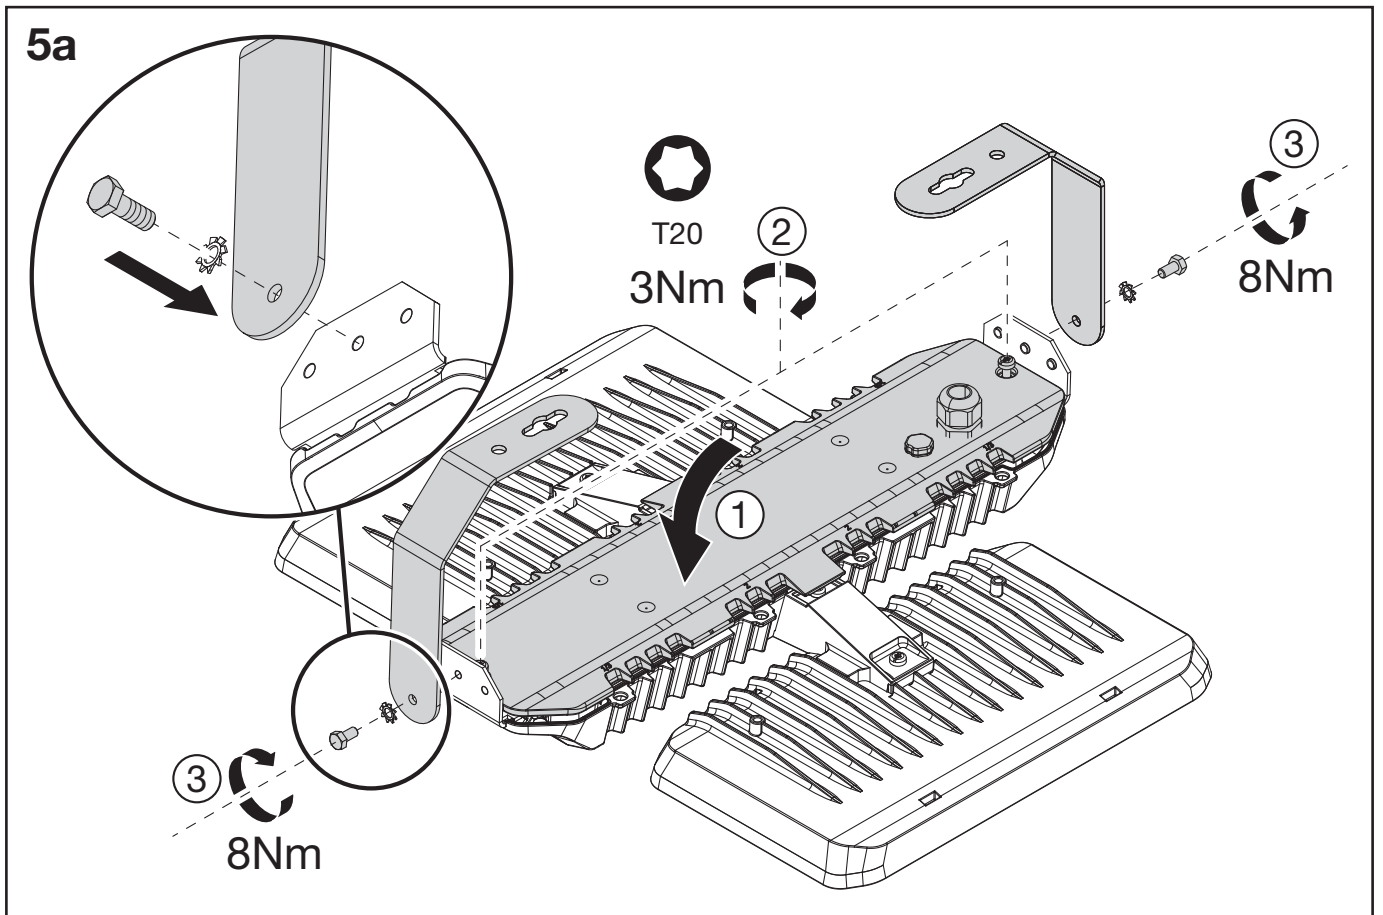

Highbay1 1/21

Deckenbefestigung
ceiling mount

59HL92006

siteco

59HL92006

4x  M5x8

2x  M5x16

2x  M6x16

2x 

kg = 0.51

51HL...1...C.

51HL...2...C.

2a

2b

3

4