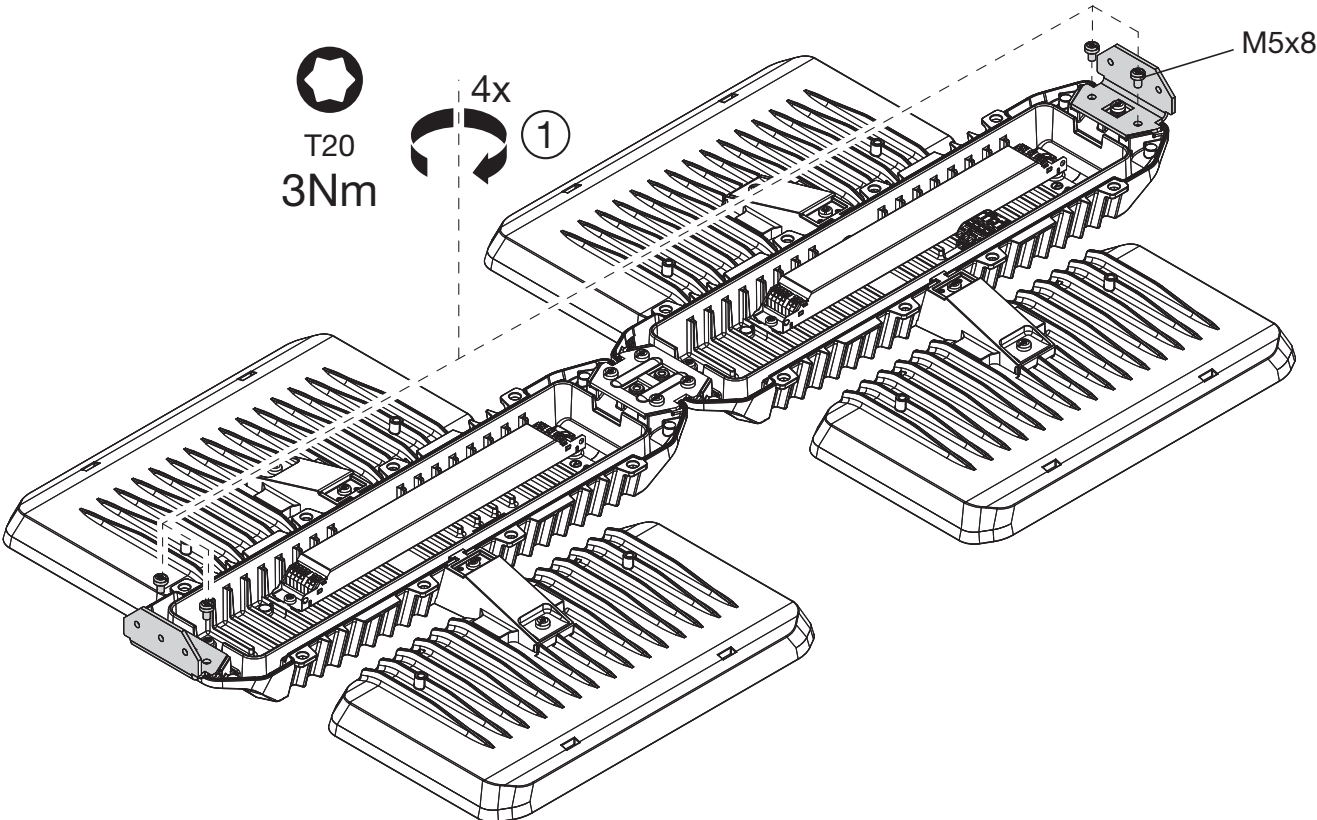

Highbay1 1/21

Deckenbefestigung
ceiling mount

59HL92006

siteco

59HL92006

4x  M5x8

2x  M5x16

2x  M6x16

2x 

kg = 0.51

51HL...1...C.

51HL...2...C.

2a

2b

3

4