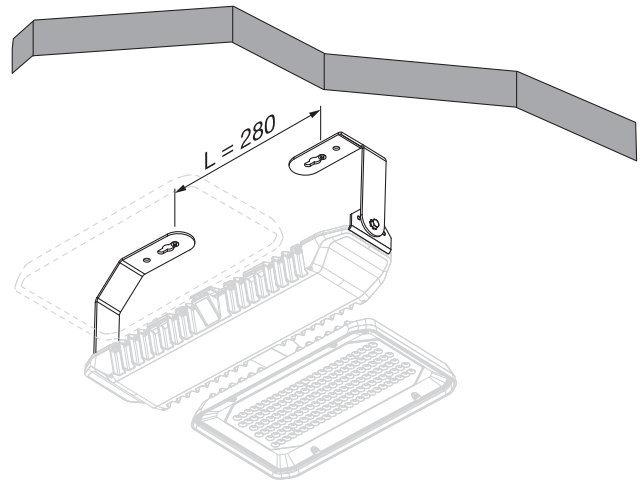

Highbay1 1/21

Deckenbefestigung
ceiling mount

59HL92006

siteco

59HL92006

4x  M5x8

2x  M5x16

2x  M6x16

2x 

kg = 0.51

51HL...1...C.

51HL...2...C.

2a

2b

3

4