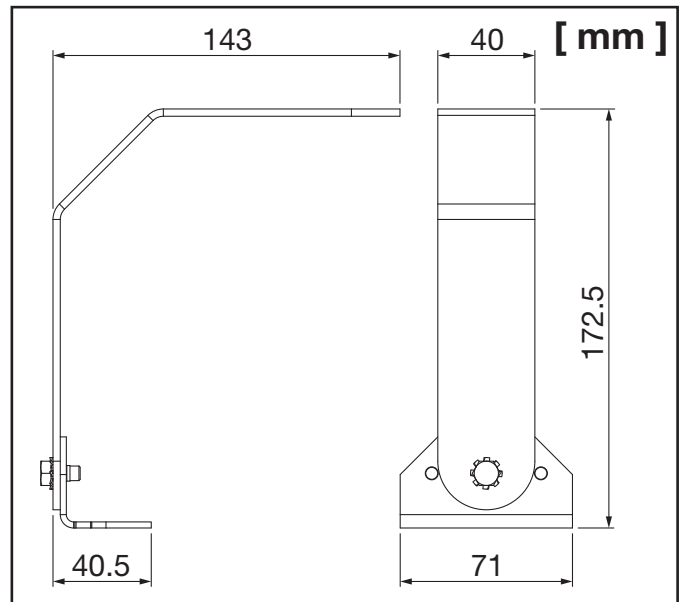

Highbay1 1/21

Deckenbefestigung
ceiling mount

59HL92006

siteco

59HL92006

4x  M5x8

2x  M5x16

2x  M6x16

2x 

kg = 0.51

51HL...1...C.

51HL...2...C.

2a

2b

3

4