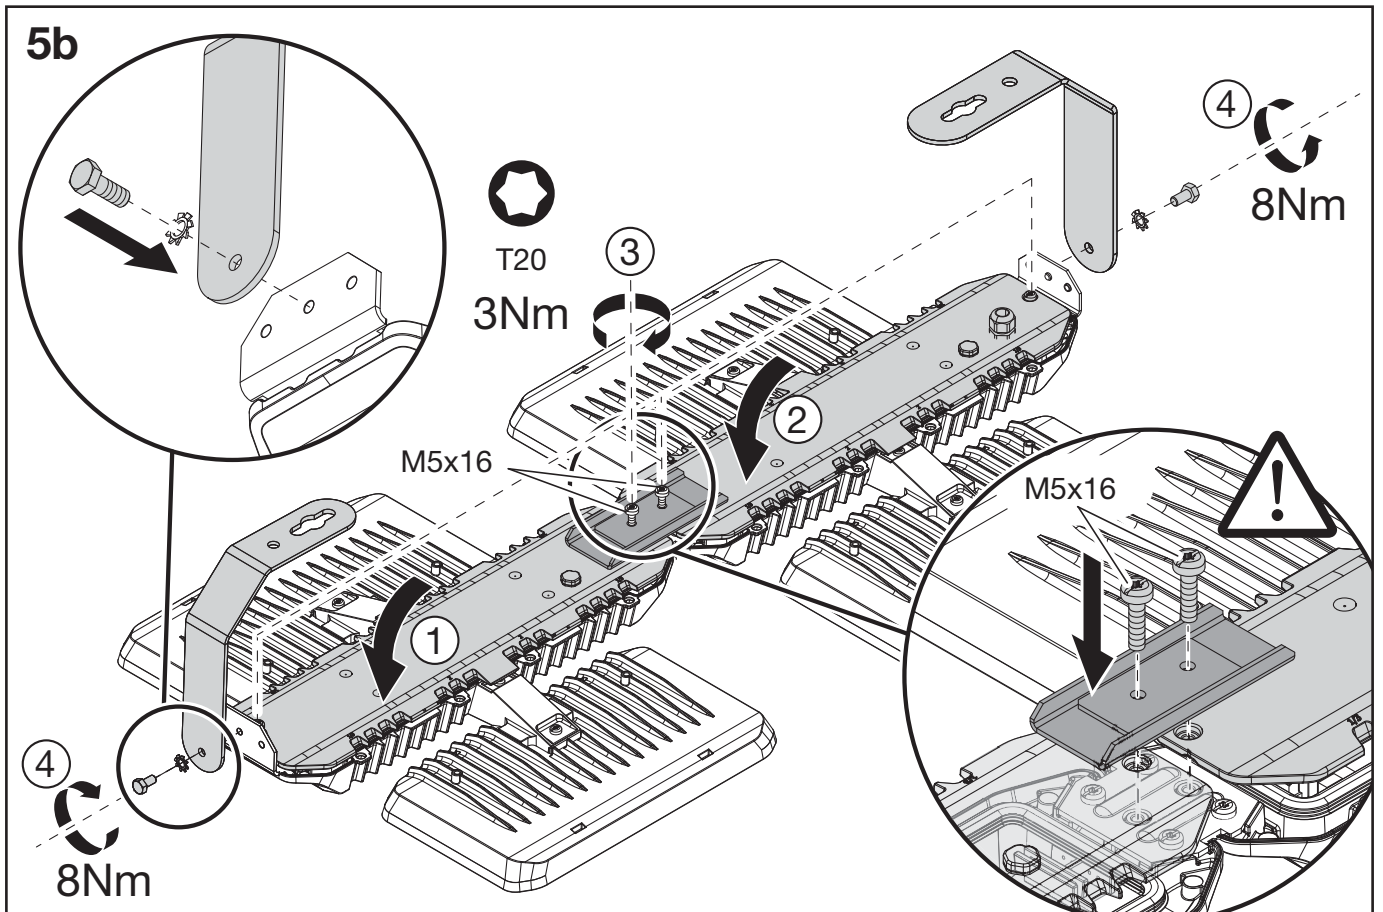

Highbay1 1/21

Deckenbefestigung
ceiling mount

59HL92006

siteco

59HL92006

4x  M5x8

2x  M5x16

2x  M6x16

2x 

kg = 0.51

51HL...1...C.

51HL...2...C.

2a

2b

3

4