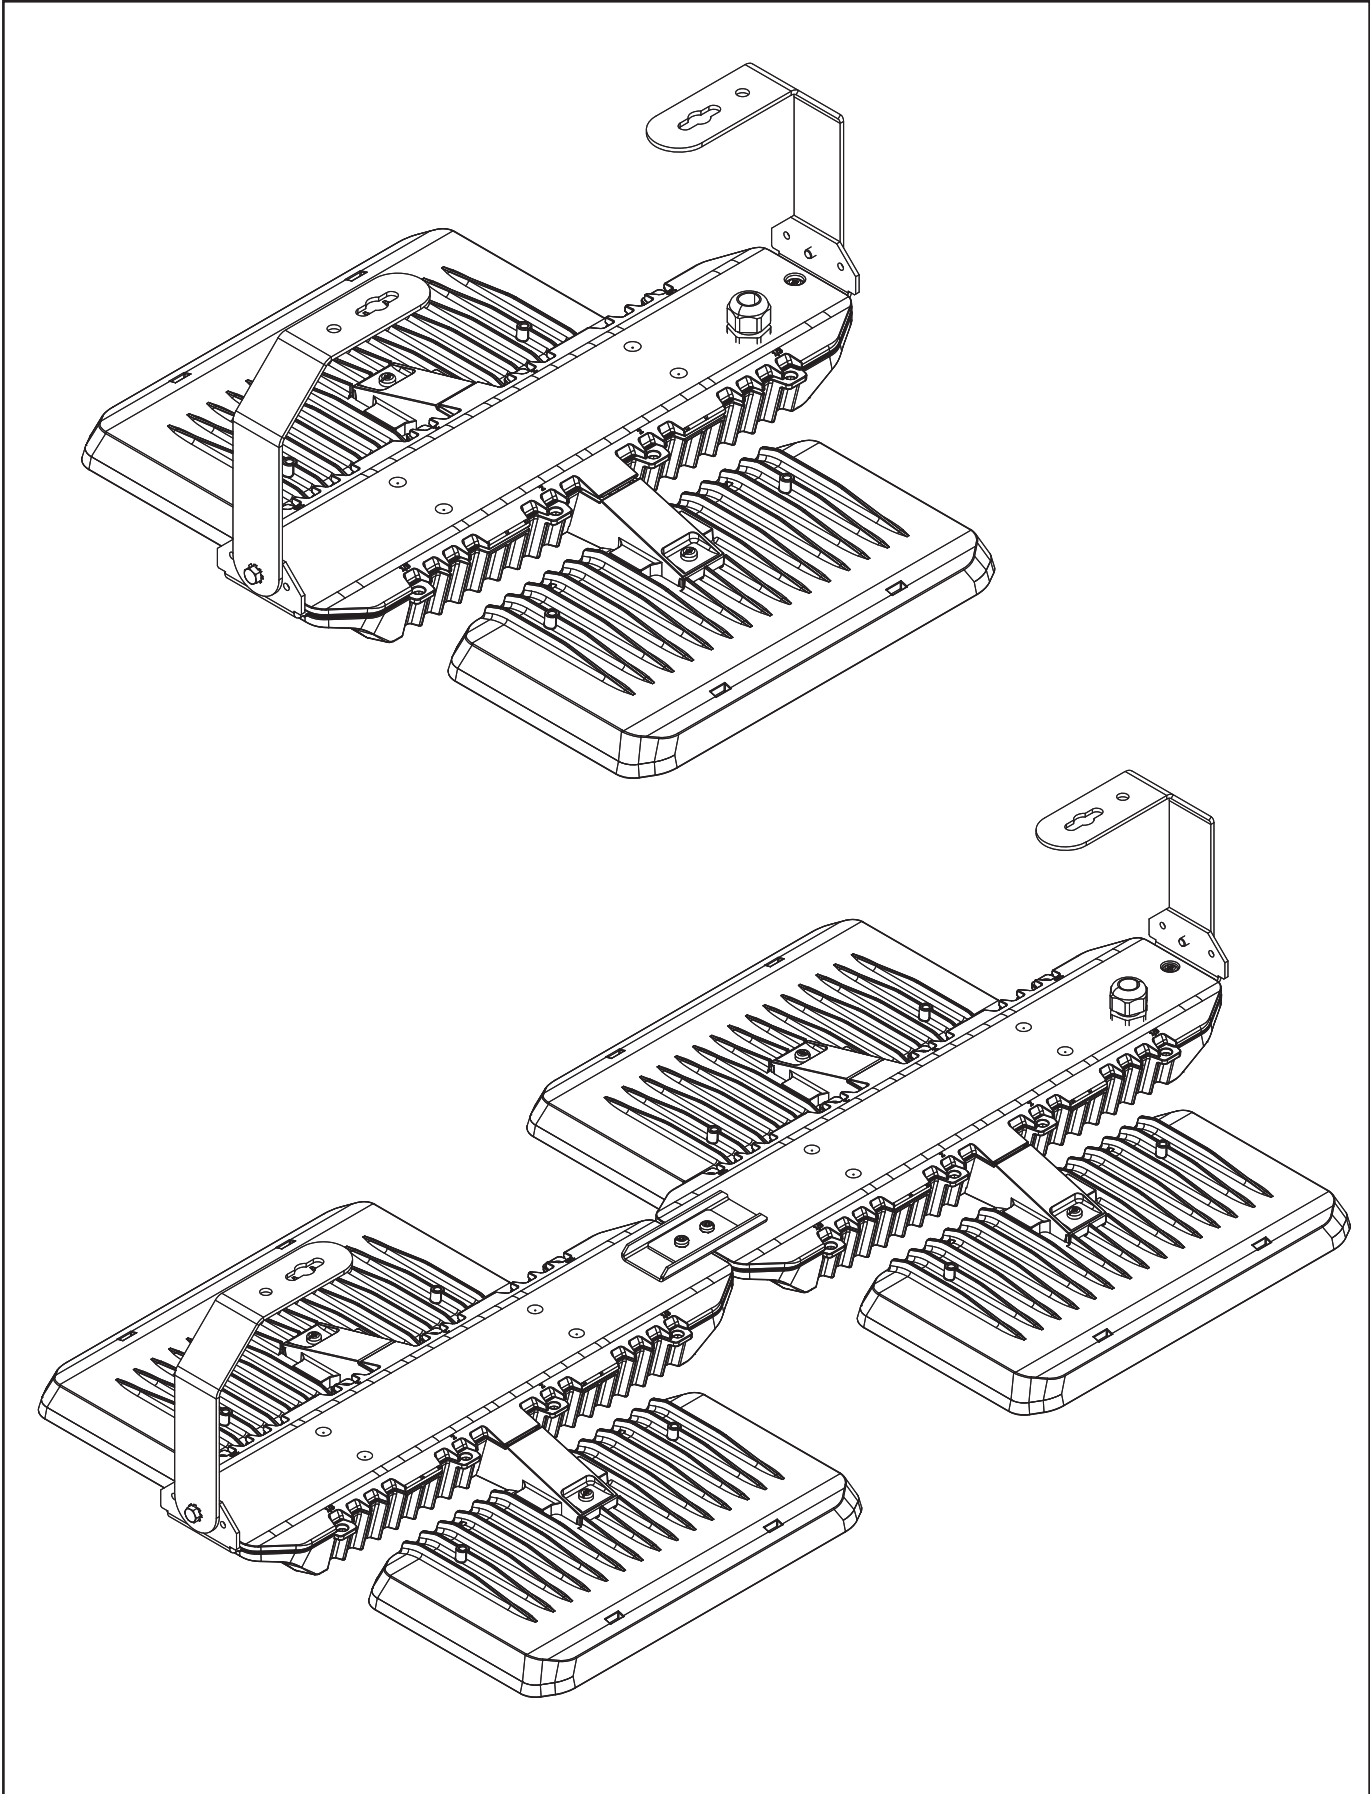

Siteco GmbH
Georg-Simon-Ohm-Straße 50
83301 Traunreut, Germany
mail: technicalsupport@siteco.de
Phone: +49 8669 / 33-844
www.siteco.com

5MA39-255450_ae
02.11.2020 / GEI