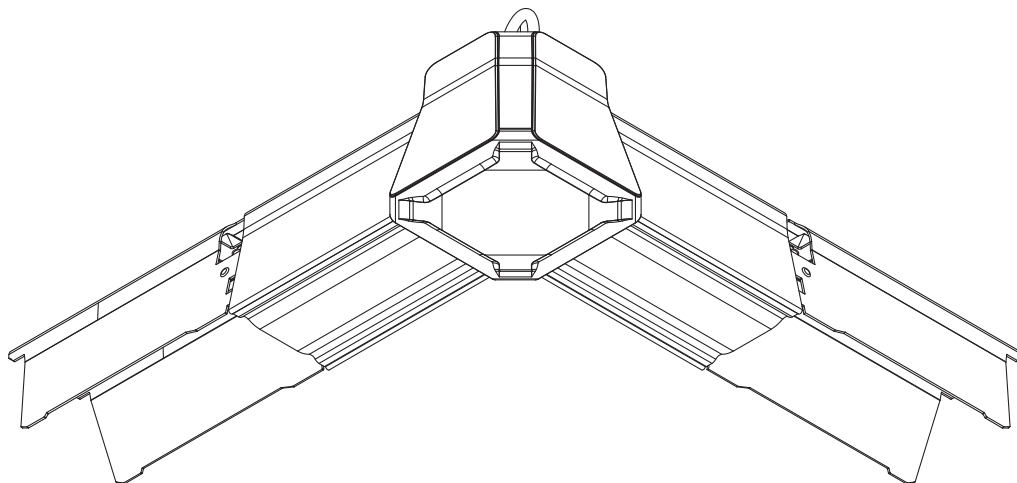

Licross®

L - Verbinder

59TR . CL

**siteco**

[ mm ]

1x

59TR1CL  
59TR3CL  
59TR6CL

 = 1.5 kg

1x

1x

2x

IN

59TL3FNK → 

IN

OUT

59TL3LX7  
59TL3LXE → 