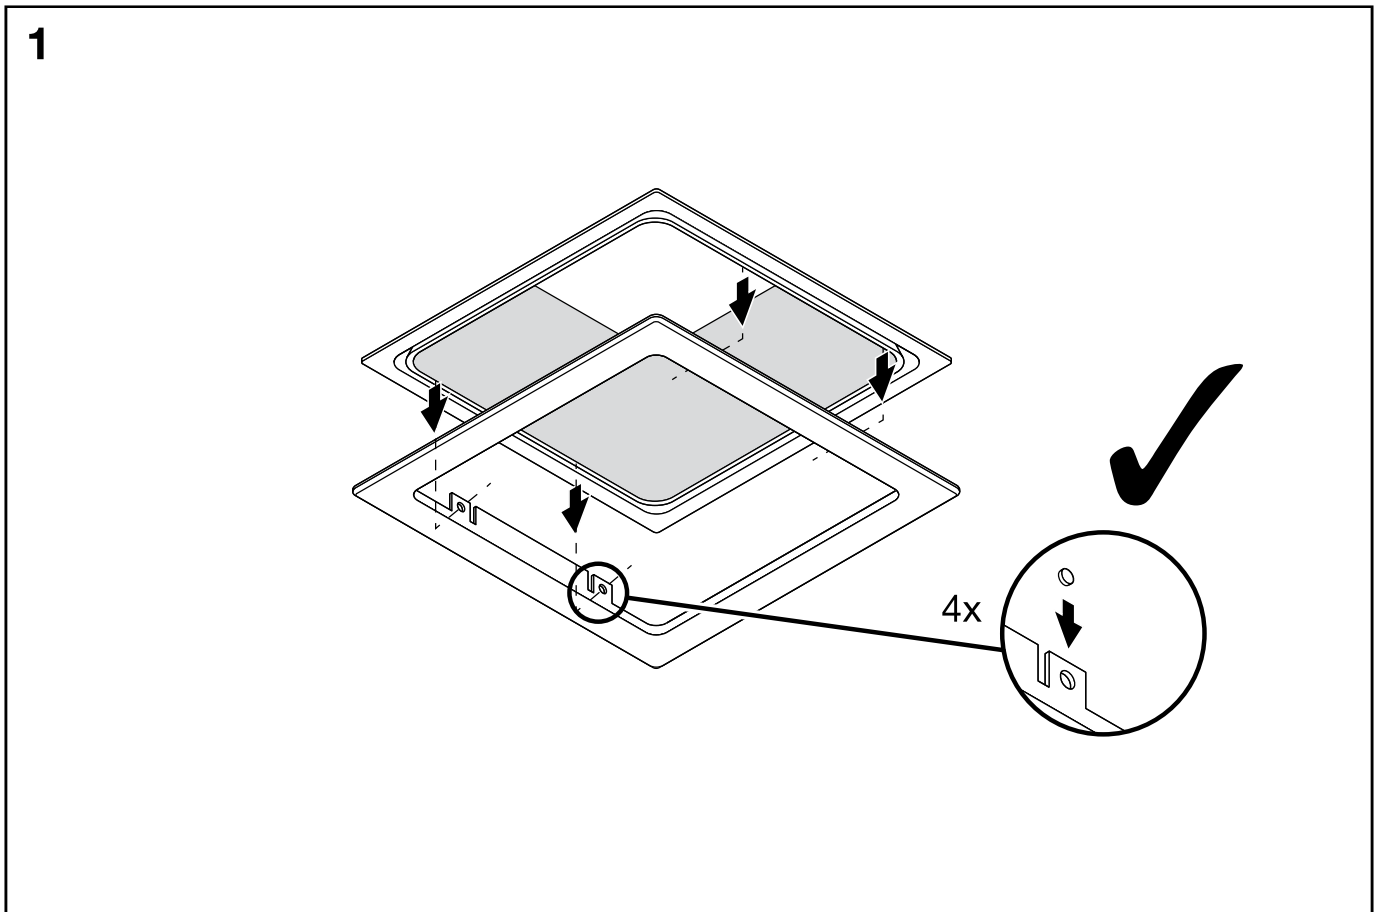

Lunis 11 micro square

Abdeckscheibe / Cover Panel

Dekor-Abdeckring / Decorative Cover Ring

59DL10000 . 00E00D .

siteco

Lunis 11 micro square - Abdeckscheibe / Cover Panel - Abdeckung / Cover Ring

2

59DL10000300E00D0
59DL10000400E00D0