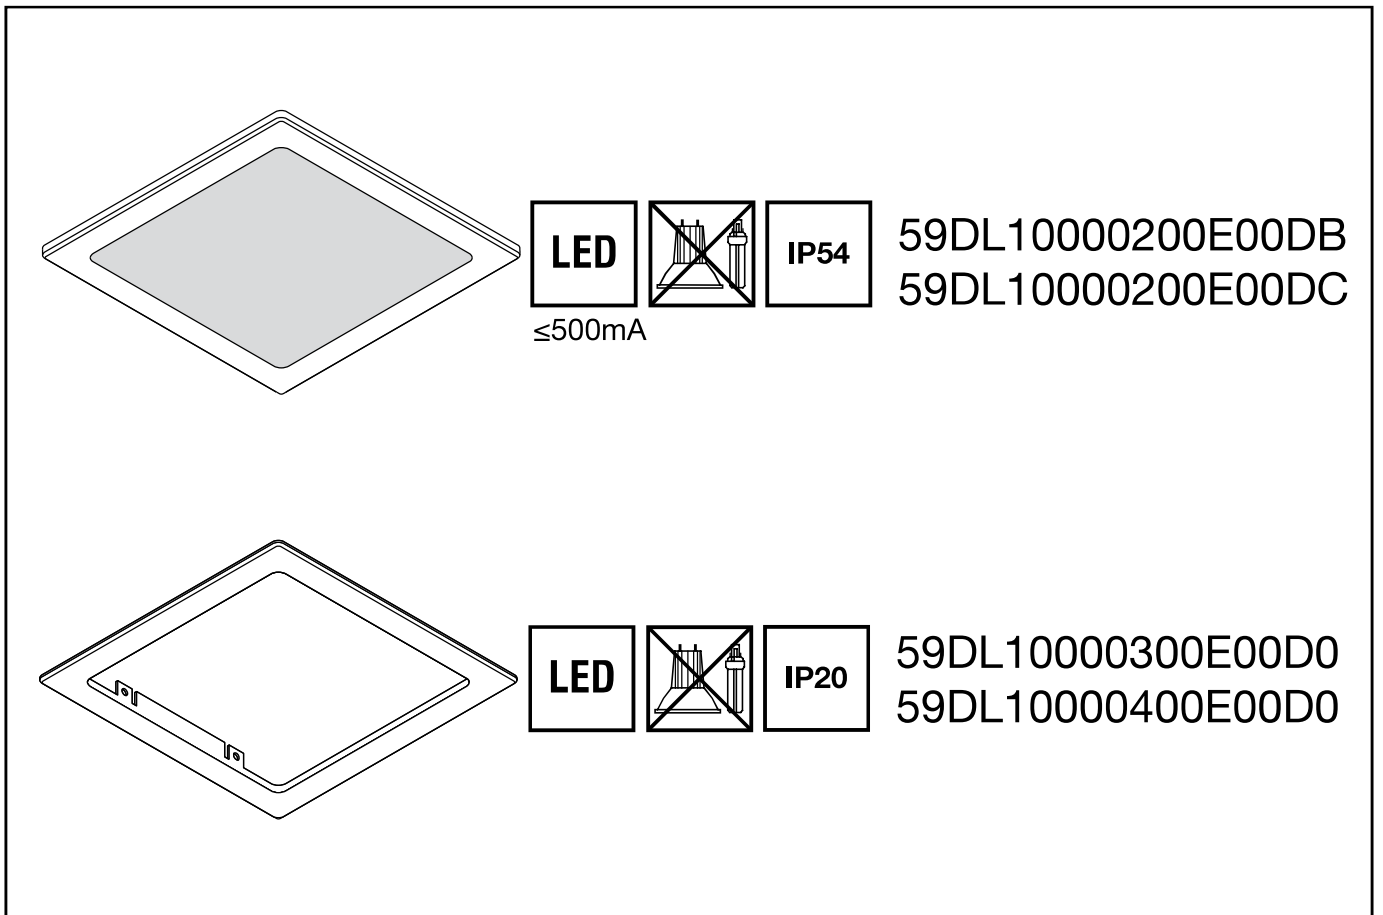

Lunis 11 micro square

Abdeckscheibe / Cover Panel

Dekor-Abdeckring / Decorative Cover Ring

59DL10000 . 00E00D .

siteco

Lunis 11 micro square - Abdeckscheibe / Cover Panel - Abdeckung / Cover Ring

2

59DL10000300E00D0
59DL10000400E00D0