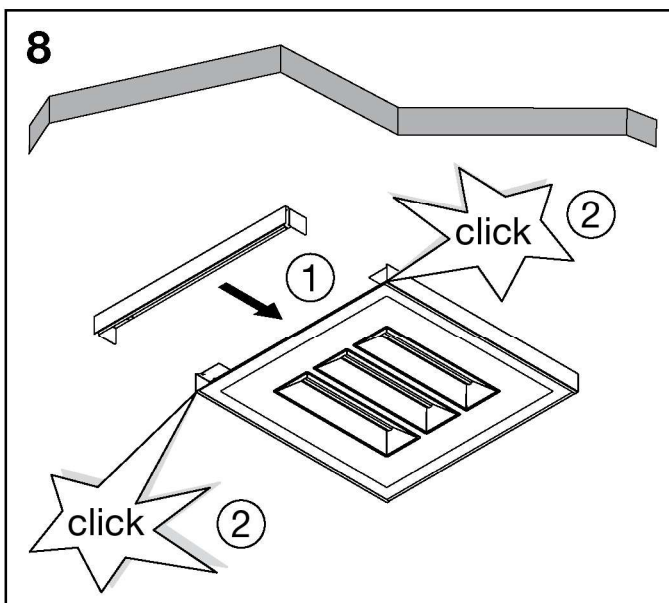

Taris® 21

Anbaugehäuse / Surface Mounting Housing

58MT2000000EBC02D0 (600x600)

58MT2000000DBC02D0 (625x625)

siteco

Taris® 21 - Anbaugehäuse / Surface-Mounting Housing

5MA41-249560_af
16.02.2022 / KIN

Siteco GmbH
Georg-Simon-Ohm-Straße 50
83301 Traunreut, Germany
mail: technicalsupport@siteco.de
Phone: +49 8669 / 33-844
www.siteco.com