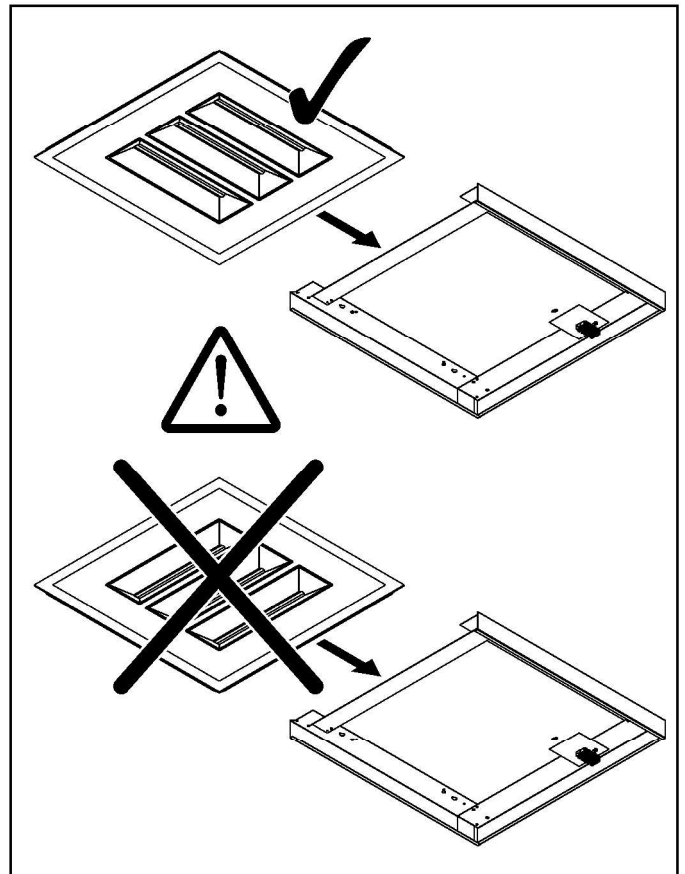

Taris® 21

Anbaugehäuse / Surface Mounting Housing

58MT2000000EBC02D0 (600x600)

58MT2000000DBC02D0 (625x625)

siteco

Taris® 21 - Anbaugehäuse / Surface-Mounting Housing

5MA41-249560_af
16.02.2022 / KIN

Siteco GmbH
Georg-Simon-Ohm-Straße 50
83301 Traunreut, Germany
mail: technicalsupport@siteco.de
Phone: +49 8669 / 33-844
www.siteco.com