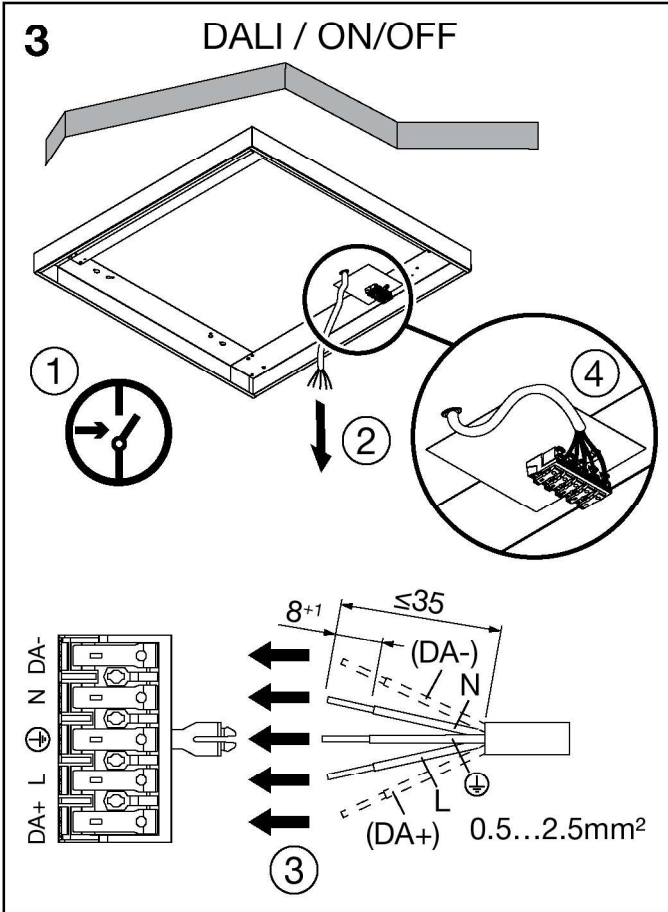

Taris® 21

Anbaugehäuse / Surface Mounting Housing

58MT2000000EBC02D0 (600x600)

58MT2000000DBC02D0 (625x625)

siteco

Taris® 21 - Anbaugehäuse / Surface-Mounting Housing

5MA41-249560_af
16.02.2022 / KIN

Siteco GmbH
Georg-Simon-Ohm-Straße 50
83301 Traunreut, Germany
mail: technicalsupport@siteco.de
Phone: +49 8669 / 33-844
www.siteco.com