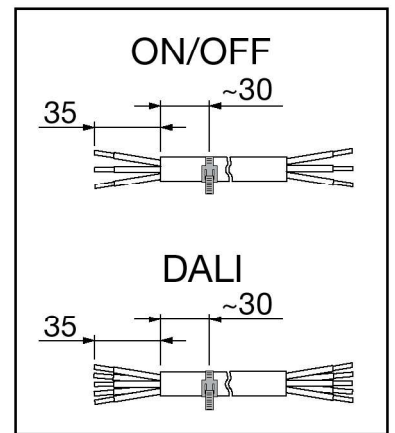

Taris® 21

Anbaugehäuse / Surface Mounting Housing

58MT2000000EBC02D0 (600x600)

58MT2000000DBC02D0 (625x625)

siteco

Taris® 21 - Anbaugehäuse / Surface-Mounting Housing

5MA41-249560_af
16.02.2022 / KIN

Siteco GmbH
Georg-Simon-Ohm-Straße 50
83301 Traunreut, Germany
mail: technicalsupport@siteco.de
Phone: +49 8669 / 33-844
www.siteco.com