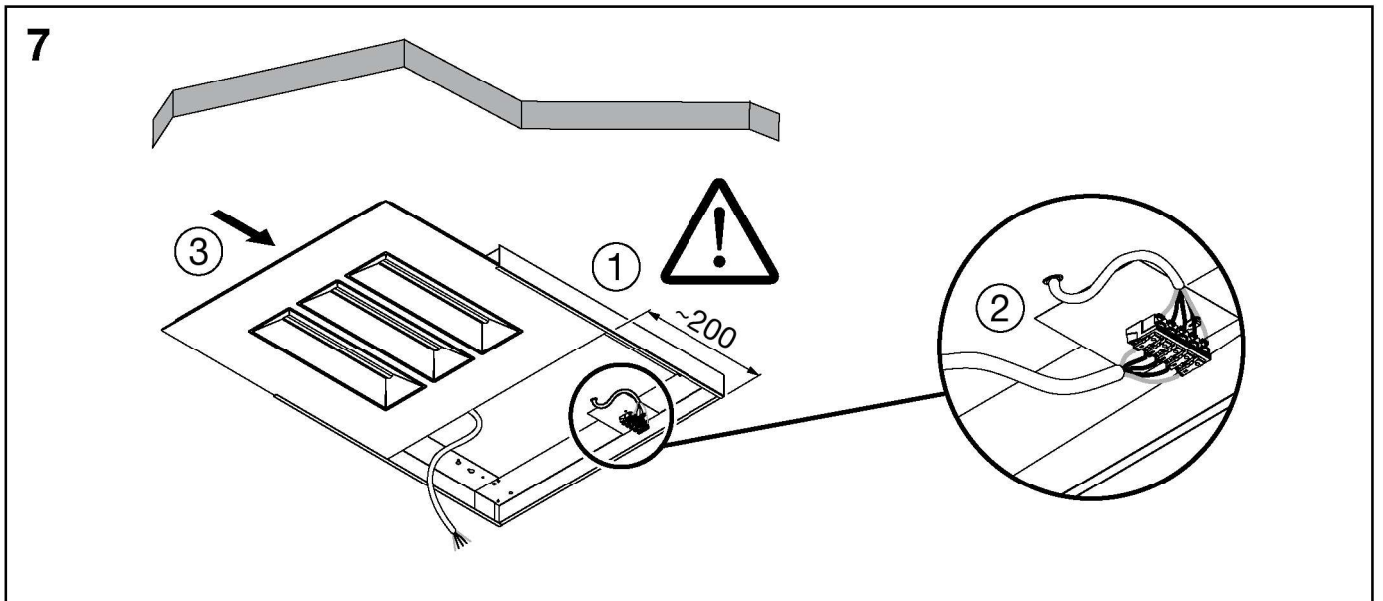

Taris® 21

Anbaugehäuse / Surface Mounting Housing

58MT2000000EBC02D0 (600x600)

58MT2000000DBC02D0 (625x625)

siteco

Taris® 21 - Anbaugehäuse / Surface-Mounting Housing

5MA41-249560_af
16.02.2022 / KIN

Siteco GmbH
Georg-Simon-Ohm-Straße 50
83301 Traunreut, Germany
mail: technicalsupport@siteco.de
Phone: +49 8669 / 33-844
www.siteco.com