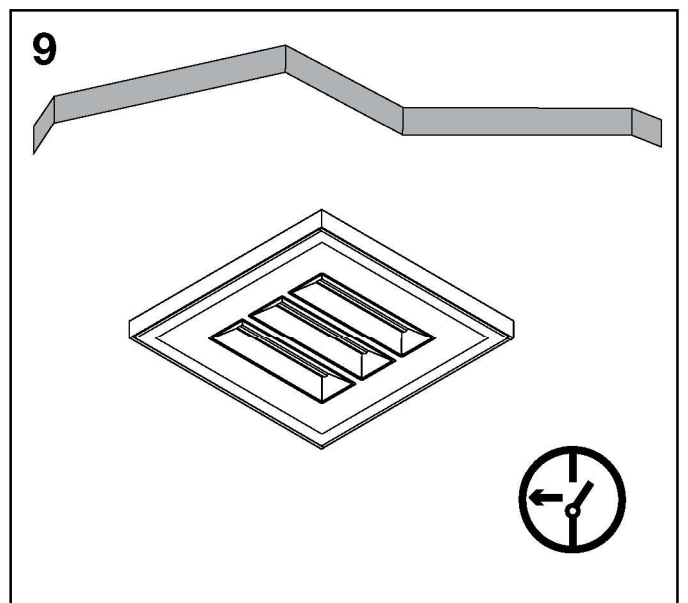

Taris® 21

Anbaugehäuse / Surface Mounting Housing

58MT2000000EBC02D0 (600x600)

58MT2000000DBC02D0 (625x625)

siteco

Taris® 21 - Anbaugehäuse / Surface-Mounting Housing

5MA41-249560_af
16.02.2022 / KIN

Siteco GmbH
Georg-Simon-Ohm-Straße 50
83301 Traunreut, Germany
mail: technicalsupport@siteco.de
Phone: +49 8669 / 33-844
www.siteco.com