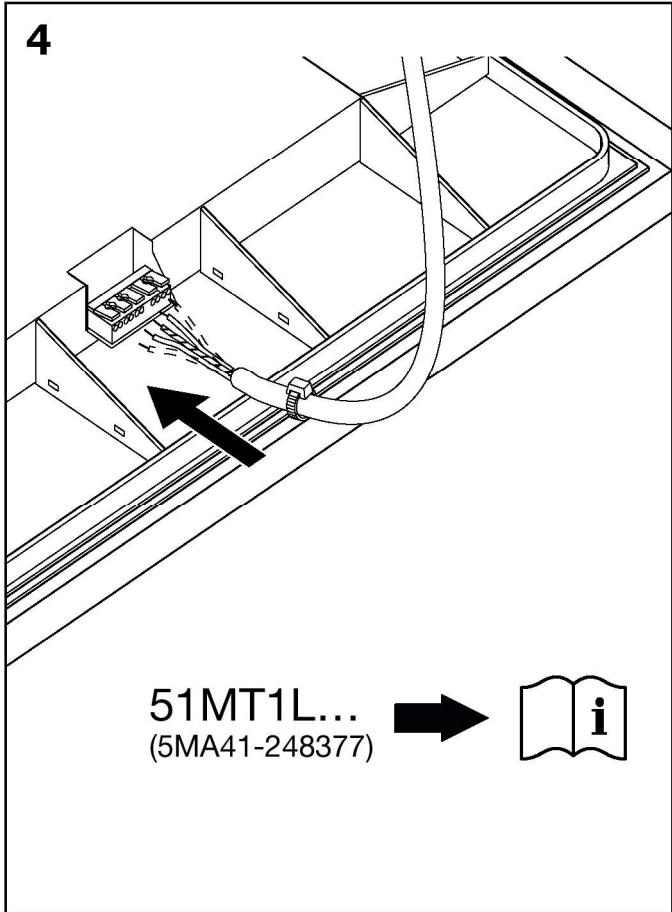

Taris® 21

Anbaugehäuse / Surface Mounting Housing

58MT2000000EBC02D0 (600x600)

58MT2000000DBC02D0 (625x625)

siteco

Taris® 21 - Anbaugehäuse / Surface-Mounting Housing

5MA41-249560_af
16.02.2022 / KIN

Siteco GmbH
Georg-Simon-Ohm-Straße 50
83301 Traunreut, Germany
mail: technicalsupport@siteco.de
Phone: +49 8669 / 33-844
www.siteco.com