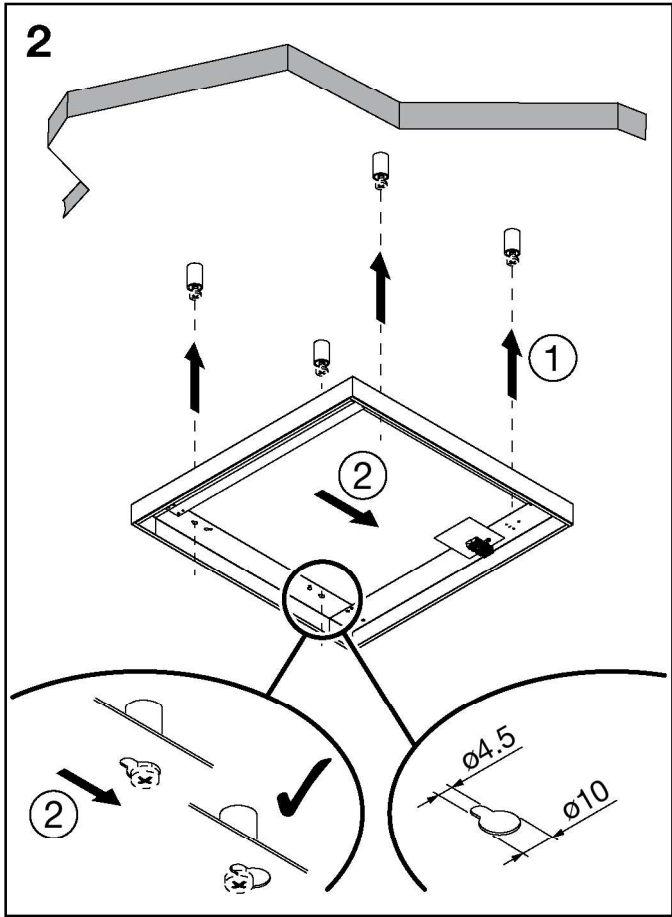

Taris® 21

Anbaugehäuse / Surface Mounting Housing

58MT2000000EBC02D0 (600x600)

58MT2000000DBC02D0 (625x625)

siteco

Taris® 21 - Anbaugehäuse / Surface-Mounting Housing

5MA41-249560_af
16.02.2022 / KIN

Siteco GmbH
Georg-Simon-Ohm-Straße 50
83301 Traunreut, Germany
mail: technicalsupport@siteco.de
Phone: +49 8669 / 33-844
www.siteco.com