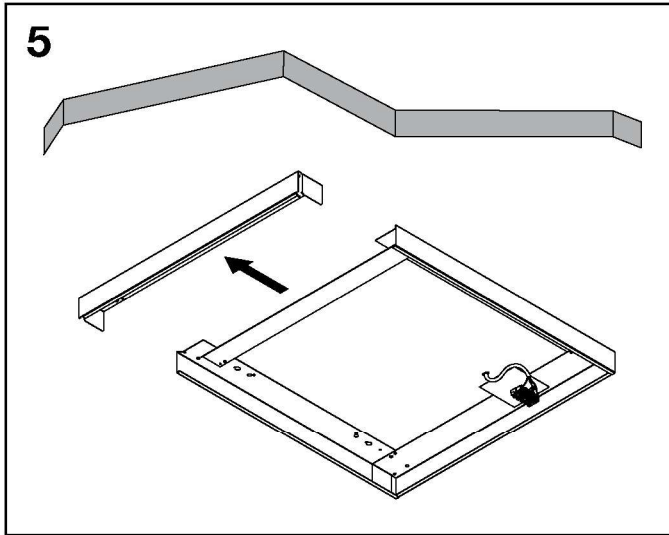

Taris® 21

Anbaugehäuse / Surface Mounting Housing

58MT2000000EBC02D0 (600x600)

58MT2000000DBC02D0 (625x625)

siteco

Taris® 21 - Anbaugehäuse / Surface-Mounting Housing

5MA41-249560_af
16.02.2022 / KIN

Siteco GmbH
Georg-Simon-Ohm-Straße 50
83301 Traunreut, Germany
mail: technicalsupport@siteco.de
Phone: +49 8669 / 33-844
www.siteco.com