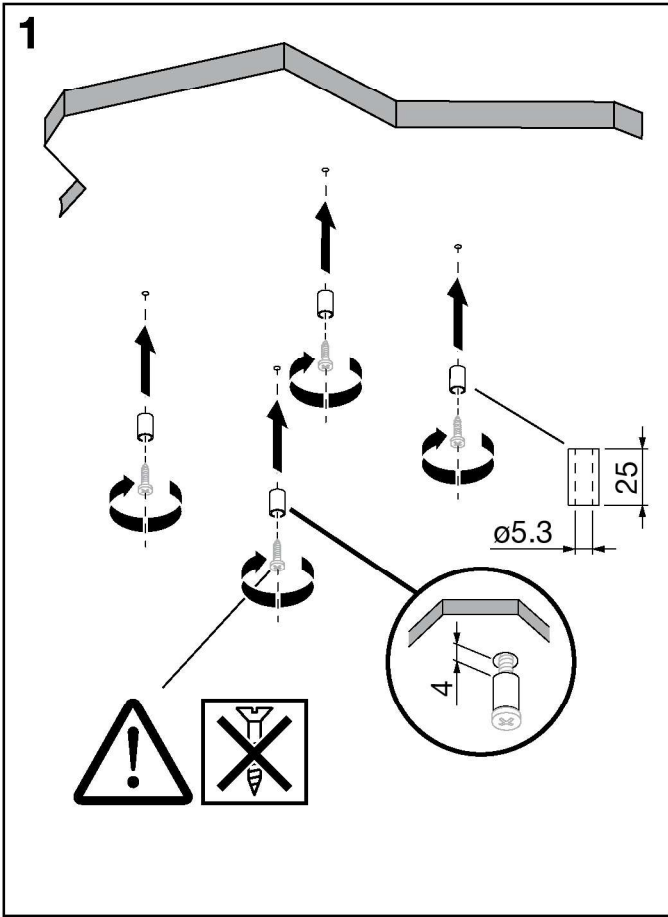

Taris® 21

Anbaugehäuse / Surface Mounting Housing

58MT2000000EBC02D0 (600x600)

58MT2000000DBC02D0 (625x625)

siteco

Taris® 21 - Anbaugehäuse / Surface-Mounting Housing

5MA41-249560_af
16.02.2022 / KIN

Siteco GmbH
Georg-Simon-Ohm-Straße 50
83301 Traunreut, Germany
mail: technicalsupport@siteco.de
Phone: +49 8669 / 33-844
www.siteco.com