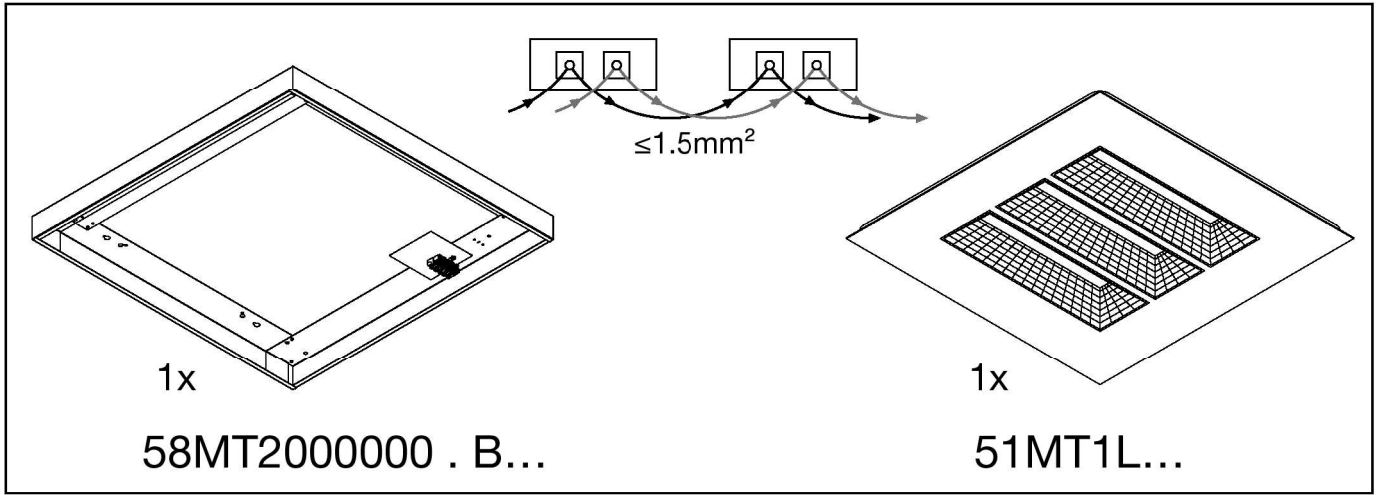

Taris® 21

Anbaugehäuse / Surface Mounting Housing

58MT2000000EBC02D0 (600x600)

58MT2000000DBC02D0 (625x625)

siteco

Taris® 21 - Anbaugehäuse / Surface-Mounting Housing

5MA41-249560_af
16.02.2022 / KIN

Siteco GmbH
Georg-Simon-Ohm-Straße 50
83301 Traunreut, Germany
mail: technicalsupport@siteco.de
Phone: +49 8669 / 33-844
www.siteco.com