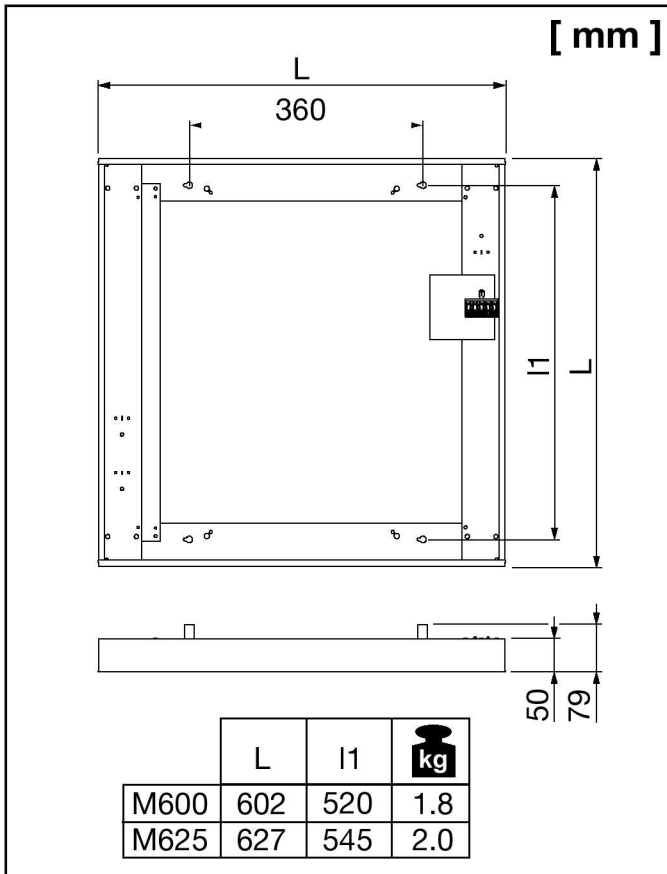

Taris® 21

Anbaugehäuse / Surface Mounting Housing

58MT2000000EBC02D0 (600x600)

58MT2000000DBC02D0 (625x625)

siteco

Taris® 21 - Anbaugehäuse / Surface-Mounting Housing

5MA41-249560_af
16.02.2022 / KIN

Siteco GmbH
Georg-Simon-Ohm-Straße 50
83301 Traunreut, Germany
mail: technicalsupport@siteco.de
Phone: +49 8669 / 33-844
www.siteco.com