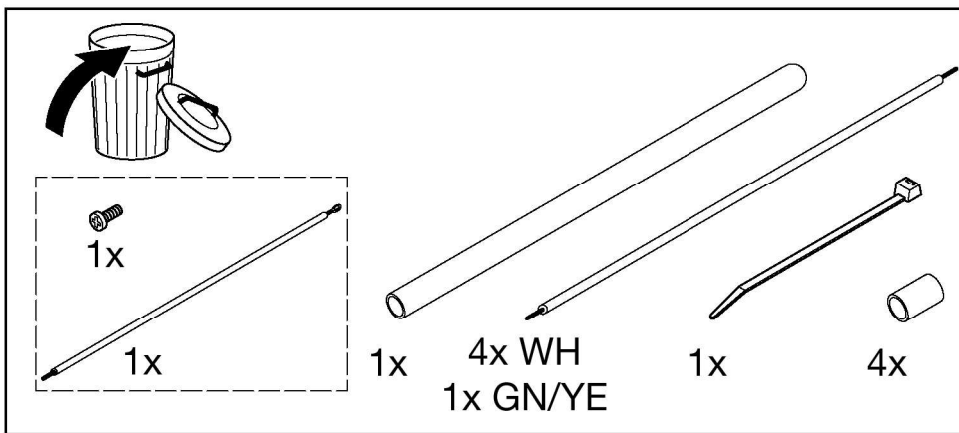

Taris® 21

Anbaugehäuse / Surface Mounting Housing

58MT2000000EBC02D0 (600x600)

58MT2000000DBC02D0 (625x625)

siteco

Taris® 21 - Anbaugehäuse / Surface-Mounting Housing

5MA41-249560_af
16.02.2022 / KIN

Siteco GmbH
Georg-Simon-Ohm-Straße 50
83301 Traunreut, Germany
mail: technicalsupport@siteco.de
Phone: +49 8669 / 33-844
www.siteco.com