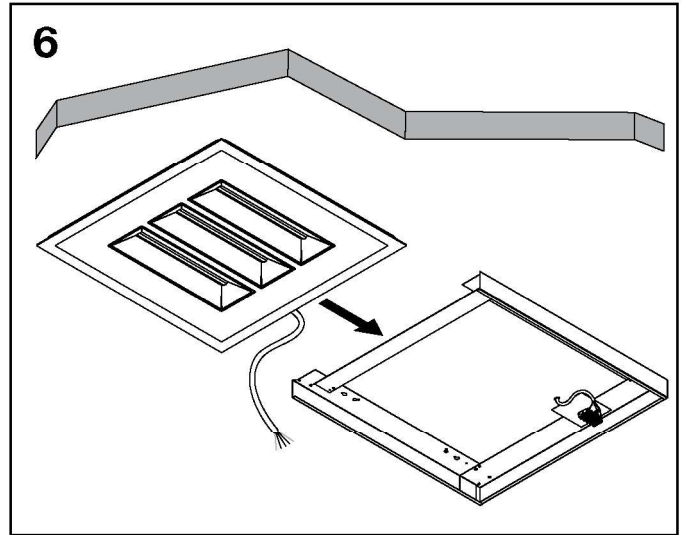

Taris® 21

Anbaugehäuse / Surface Mounting Housing

58MT2000000EBC02D0 (600x600)

58MT2000000DBC02D0 (625x625)

siteco

Taris® 21 - Anbaugehäuse / Surface-Mounting Housing

5MA41-249560_af
16.02.2022 / KIN

Siteco GmbH
Georg-Simon-Ohm-Straße 50
83301 Traunreut, Germany
mail: technicalsupport@siteco.de
Phone: +49 8669 / 33-844
www.siteco.com