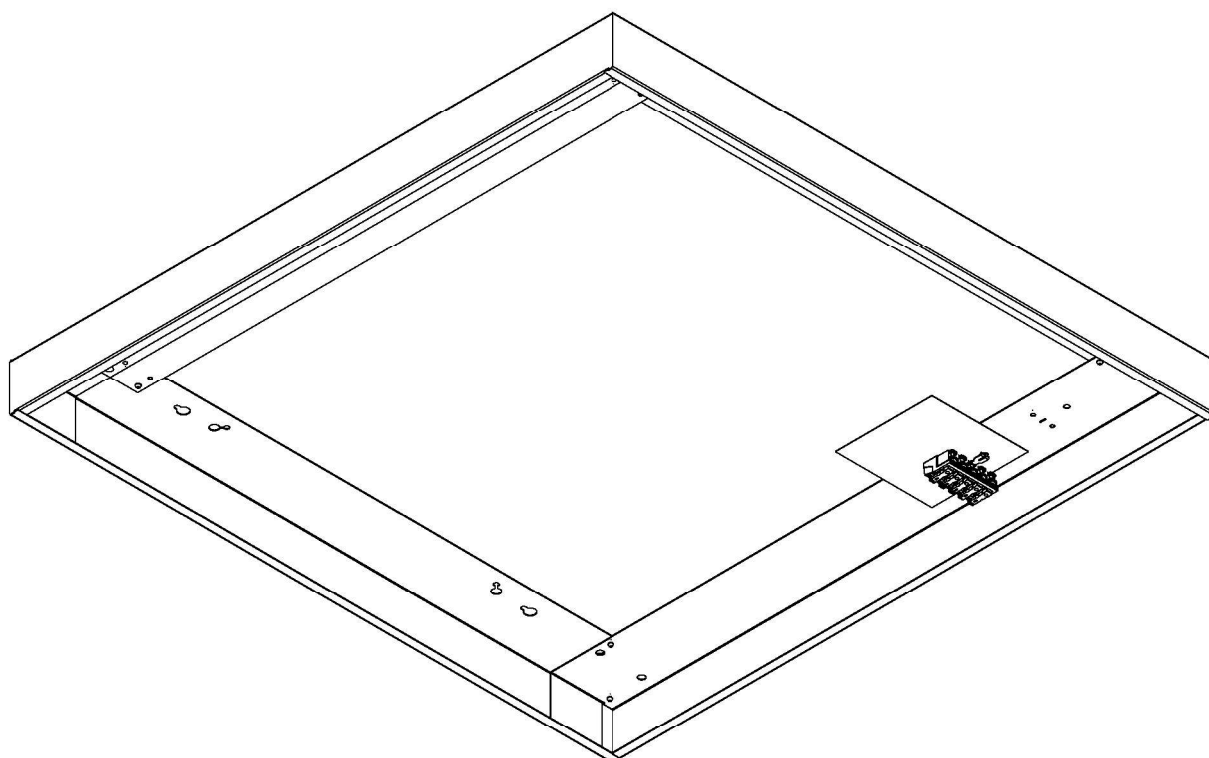

Taris® 21

Anbaugehäuse / Surface Mounting Housing

58MT2000000EBC02D0 (600x600)

58MT2000000DBC02D0 (625x625)

siteco

Taris® 21 - Anbaugehäuse / Surface-Mounting Housing

5MA41-249560_af
16.02.2022 / KIN

Siteco GmbH
Georg-Simon-Ohm-Straße 50
83301 Traunreut, Germany
mail: technicalsupport@siteco.de
Phone: +49 8669 / 33-844
www.siteco.com