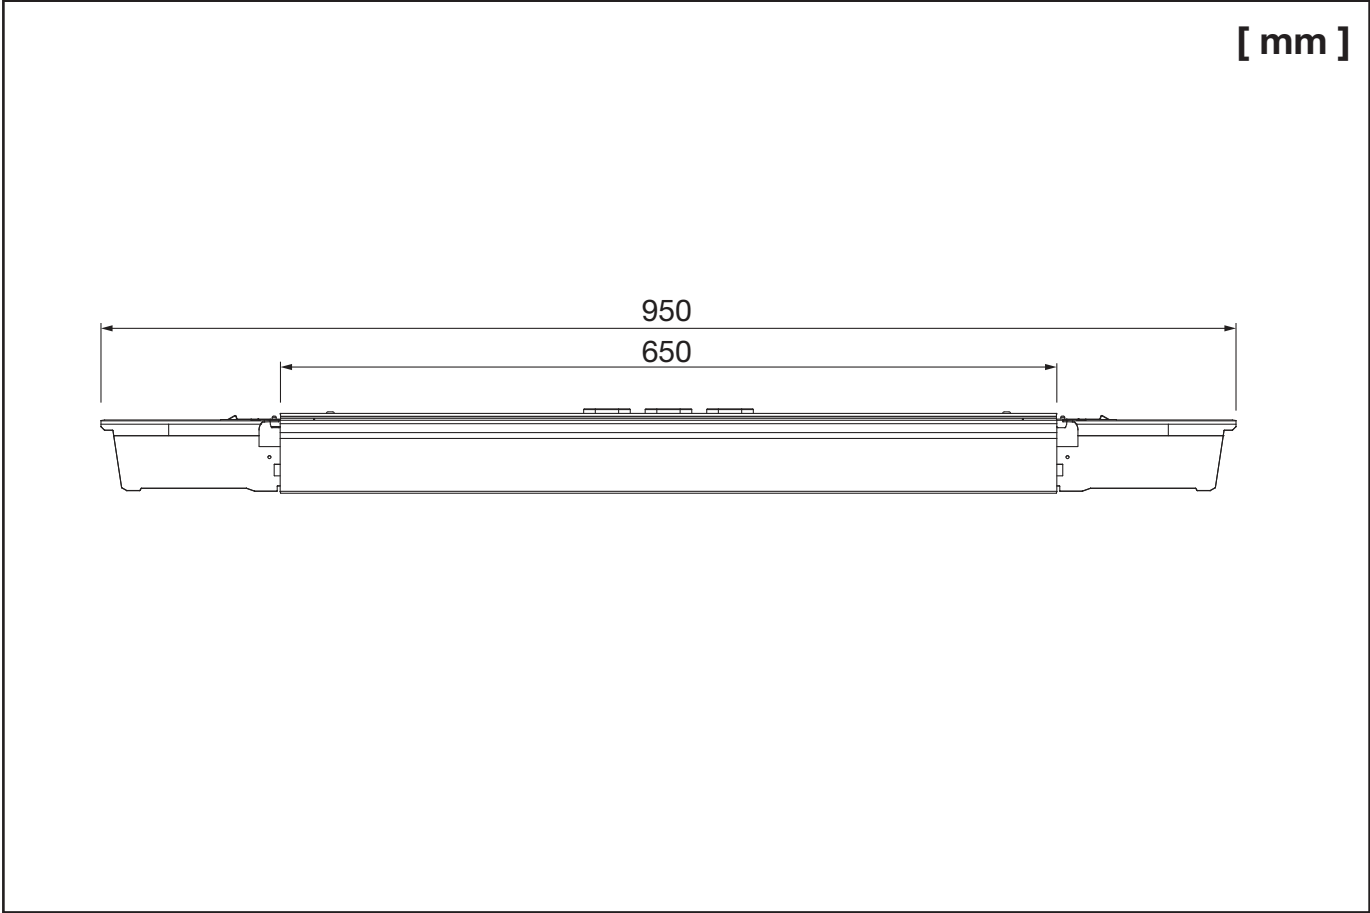

Licross®

Schienen Anschlussraum mittig IP40  
Rail Terminal Compartment central IP40

59TL1CN0

**siteco**

59TL3FNKFE →

59TL3FTKFE →

59TL3FNK →

59TL3FTK →