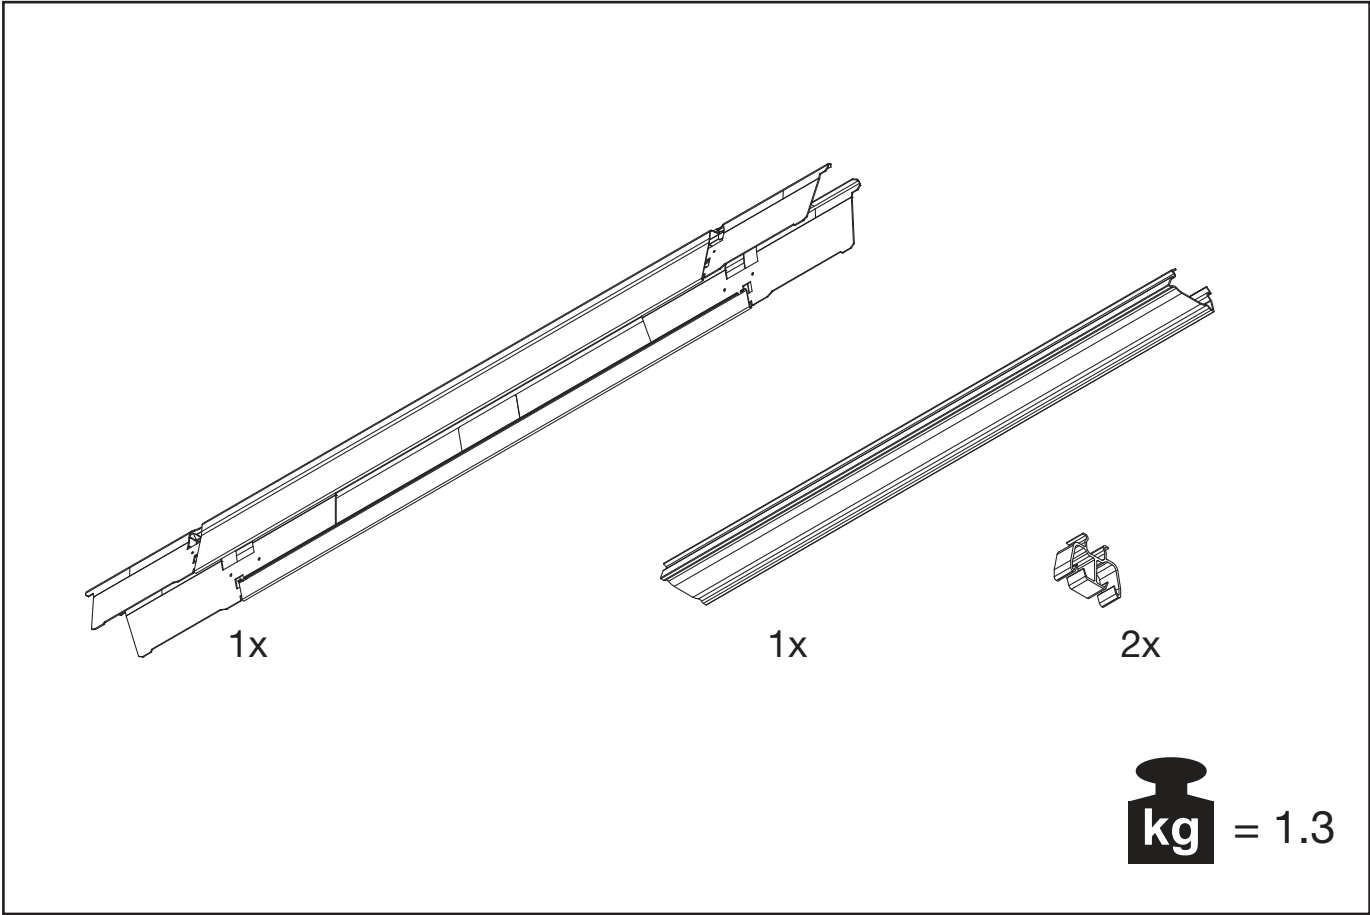

Licross®

Schienen Anschlussraum mittig IP40  
Rail Terminal Compartment central IP40

59TL1CN0

**siteco**

59TL3FNKFE →

59TL3FTKFE →

59TL3FNK →

59TL3FTK →