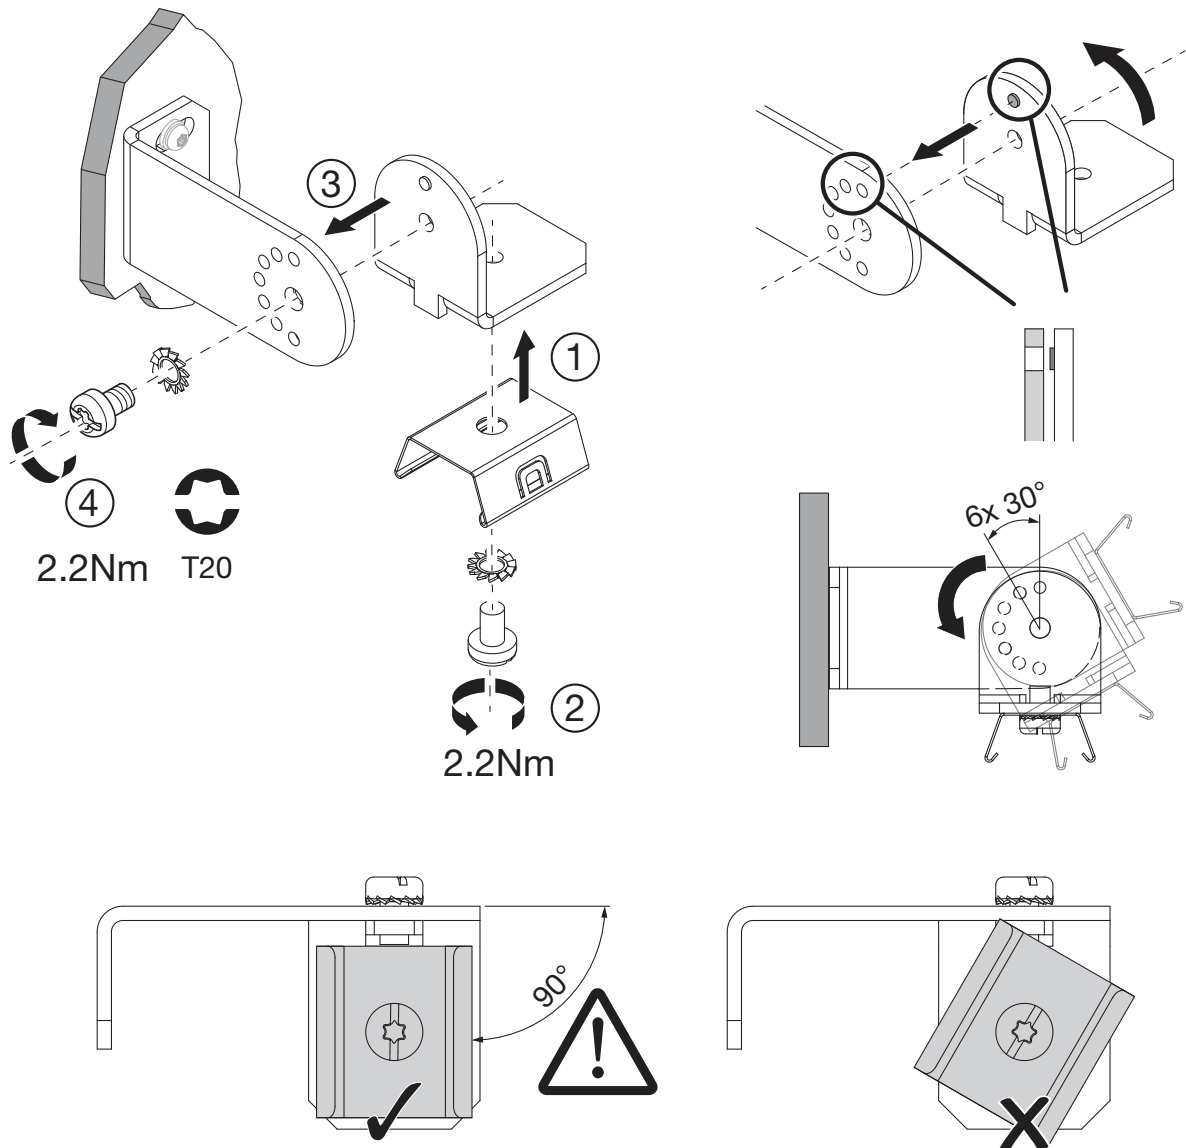

Licross[®]

Wandmontage drehbar
wall mounting rotatable

59TR9N

siteco

Licross® - Wandmontage drehbar / Wall mounting rotatable

2

5MA21-261441_aa
24.03.2022 / AZ

Siteco GmbH
Georg-Simon-Ohm-Straße 50
83301 Traunreut, Germany
mail: technicalsupport@siteco.de
Phone: +49 8669 / 33-844
www.siteco.com