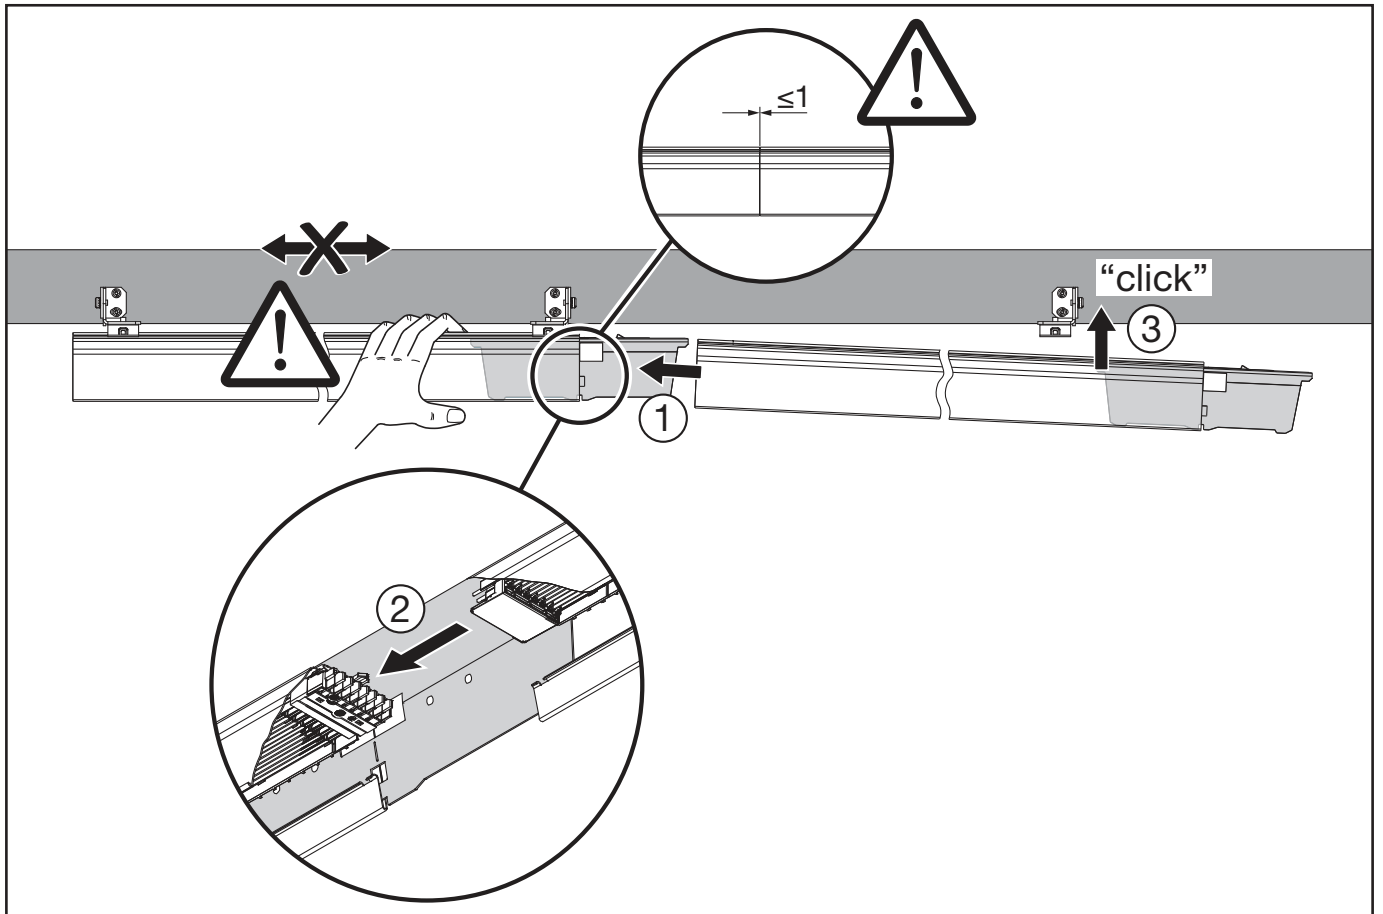

Licross[®]

Wandmontage drehbar
wall mounting rotatable

59TR9N

siteco

Licross® - Wandmontage drehbar / Wall mounting rotatable

2

5MA21-261441_aa
24.03.2022 / AZ

Siteco GmbH
Georg-Simon-Ohm-Straße 50
83301 Traunreut, Germany
mail: technicalsupport@siteco.de
Phone: +49 8669 / 33-844
www.siteco.com