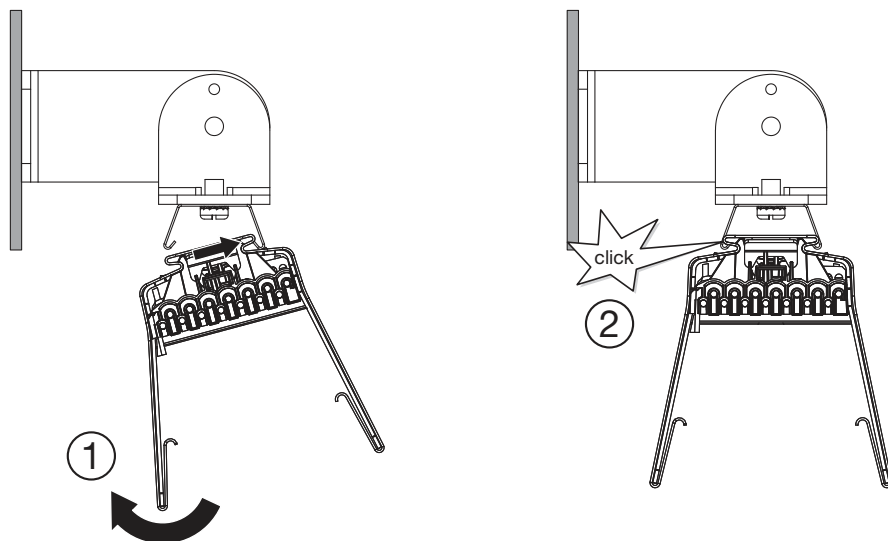

Licross[®]

Wandmontage drehbar
wall mounting rotatable

59TR9N

siteco

Licross® - Wandmontage drehbar / Wall mounting rotatable

2

5MA21-261441_aa
24.03.2022 / AZ

Siteco GmbH
Georg-Simon-Ohm-Straße 50
83301 Traunreut, Germany
mail: technicalsupport@siteco.de
Phone: +49 8669 / 33-844
www.siteco.com