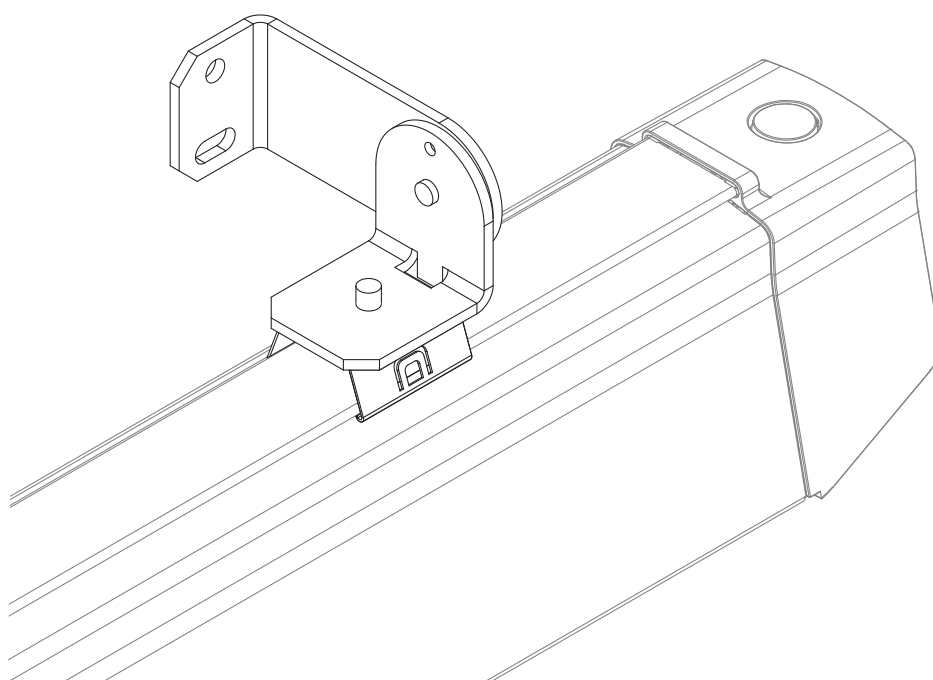

Licross[®]

Wandmontage drehbar
wall mounting rotatable

59TR9N

siteco

Licross® - Wandmontage drehbar / Wall mounting rotatable

2

5MA21-261441_aa
24.03.2022 / AZ

Siteco GmbH
Georg-Simon-Ohm-Straße 50
83301 Traunreut, Germany
mail: technicalsupport@siteco.de
Phone: +49 8669 / 33-844
www.siteco.com