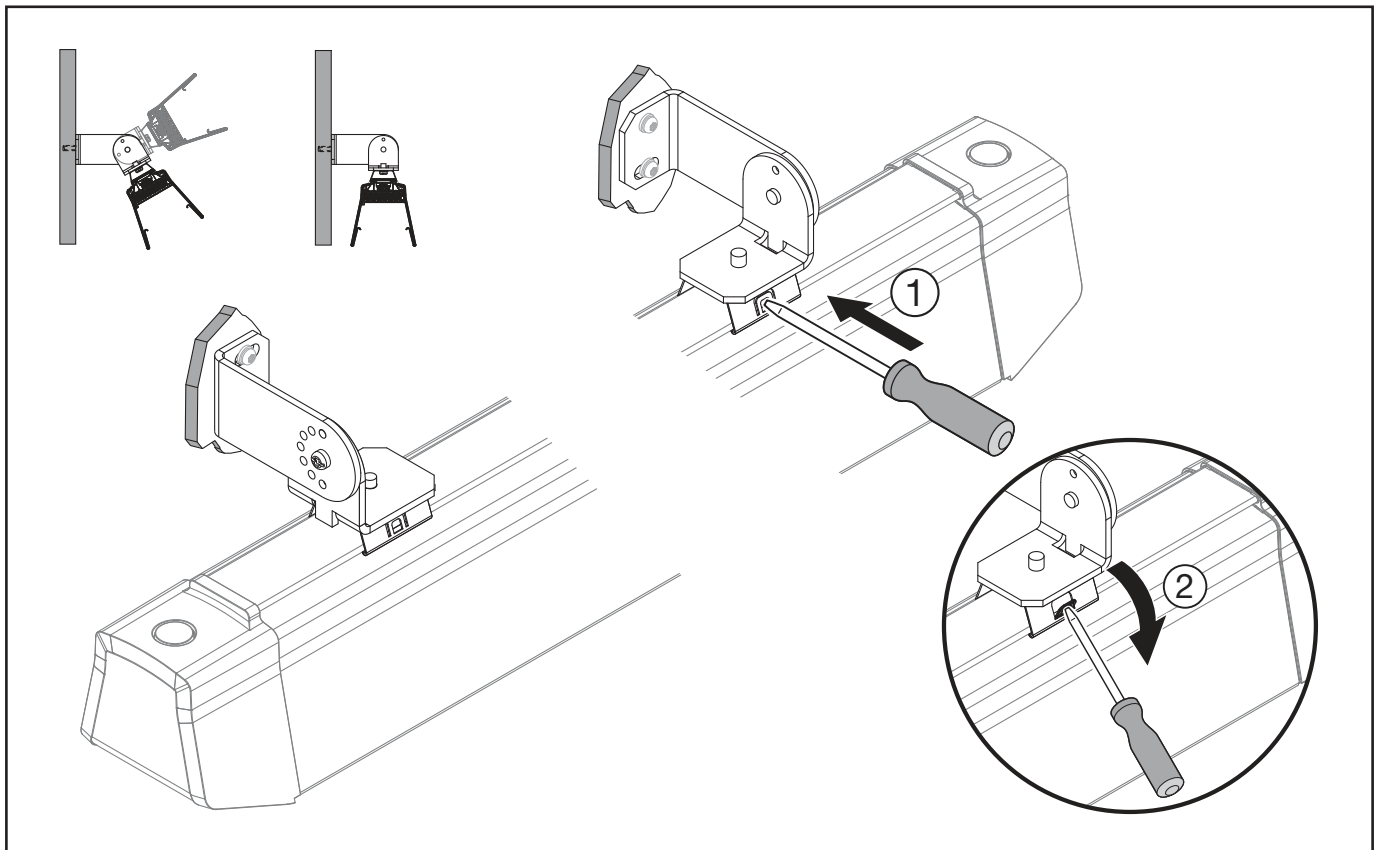

Licross[®]

Wandmontage drehbar
wall mounting rotatable

59TR9N

siteco

Licross® - Wandmontage drehbar / Wall mounting rotatable

2

5MA21-261441_aa
24.03.2022 / AZ

Siteco GmbH
Georg-Simon-Ohm-Straße 50
83301 Traunreut, Germany
mail: technicalsupport@siteco.de
Phone: +49 8669 / 33-844
www.siteco.com