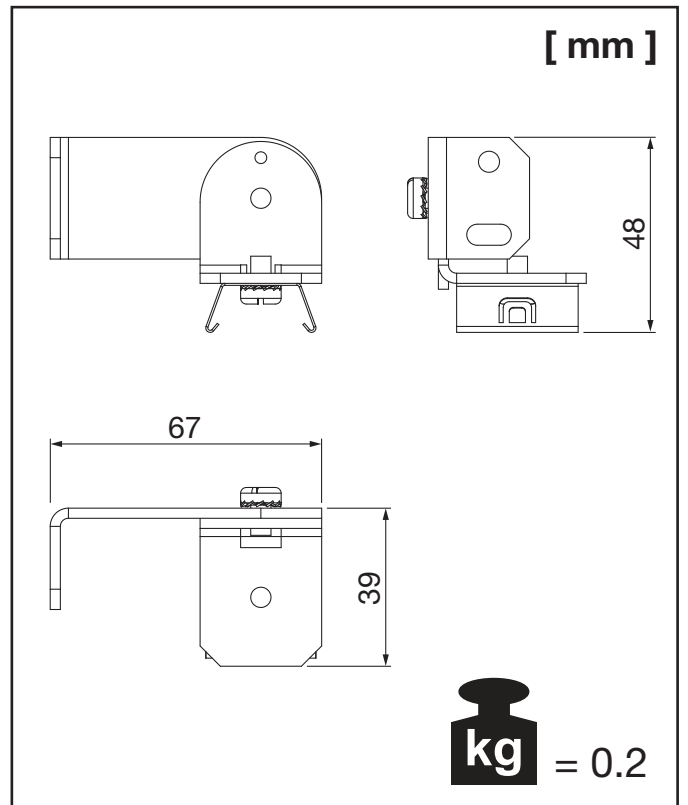

Licross[®]

Wandmontage drehbar
wall mounting rotatable

59TR9N

siteco

Licross® - Wandmontage drehbar / Wall mounting rotatable

2

5MA21-261441_aa
24.03.2022 / AZ

Siteco GmbH
Georg-Simon-Ohm-Straße 50
83301 Traunreut, Germany
mail: technicalsupport@siteco.de
Phone: +49 8669 / 33-844
www.siteco.com