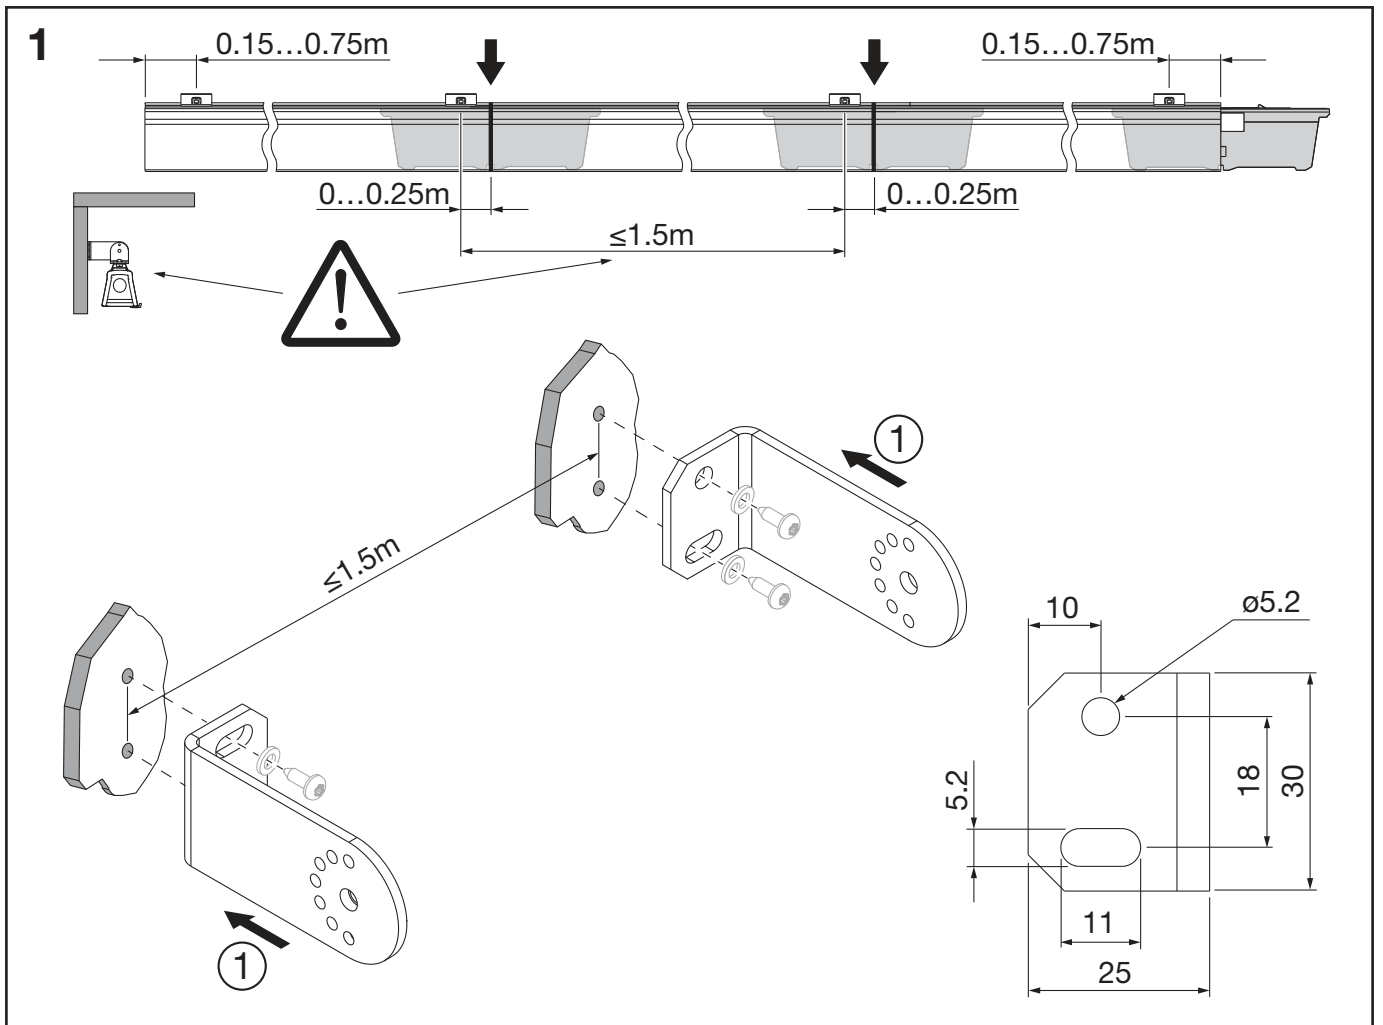

Licross[®]

Wandmontage drehbar
wall mounting rotatable

59TR9N

siteco

Licross® - Wandmontage drehbar / Wall mounting rotatable

2

5MA21-261441_aa
24.03.2022 / AZ

Siteco GmbH
Georg-Simon-Ohm-Straße 50
83301 Traunreut, Germany
mail: technicalsupport@siteco.de
Phone: +49 8669 / 33-844
www.siteco.com