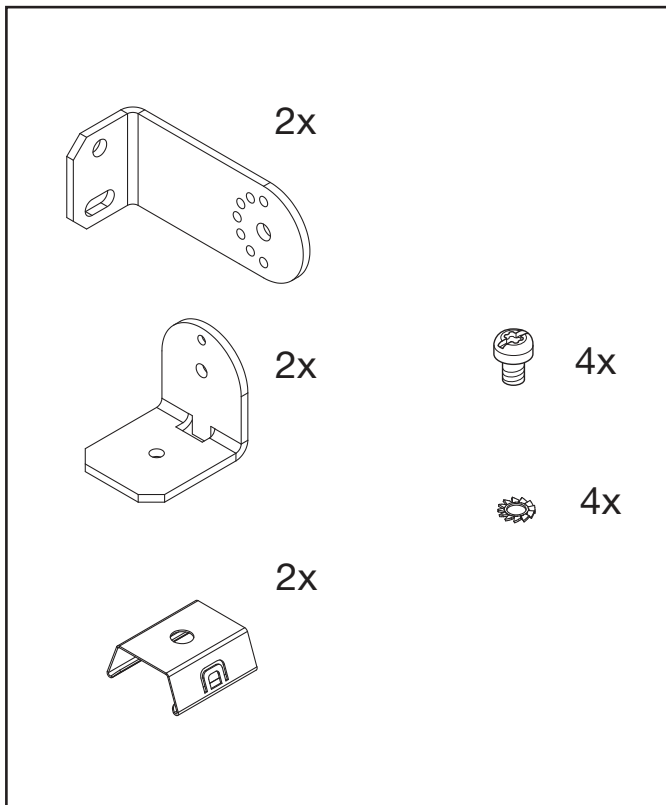

Licross[®]

Wandmontage drehbar
wall mounting rotatable

59TR9N

siteco

Licross® - Wandmontage drehbar / Wall mounting rotatable

2

5MA21-261441_aa
24.03.2022 / AZ

Siteco GmbH
Georg-Simon-Ohm-Straße 50
83301 Traunreut, Germany
mail: technicalsupport@siteco.de
Phone: +49 8669 / 33-844
www.siteco.com