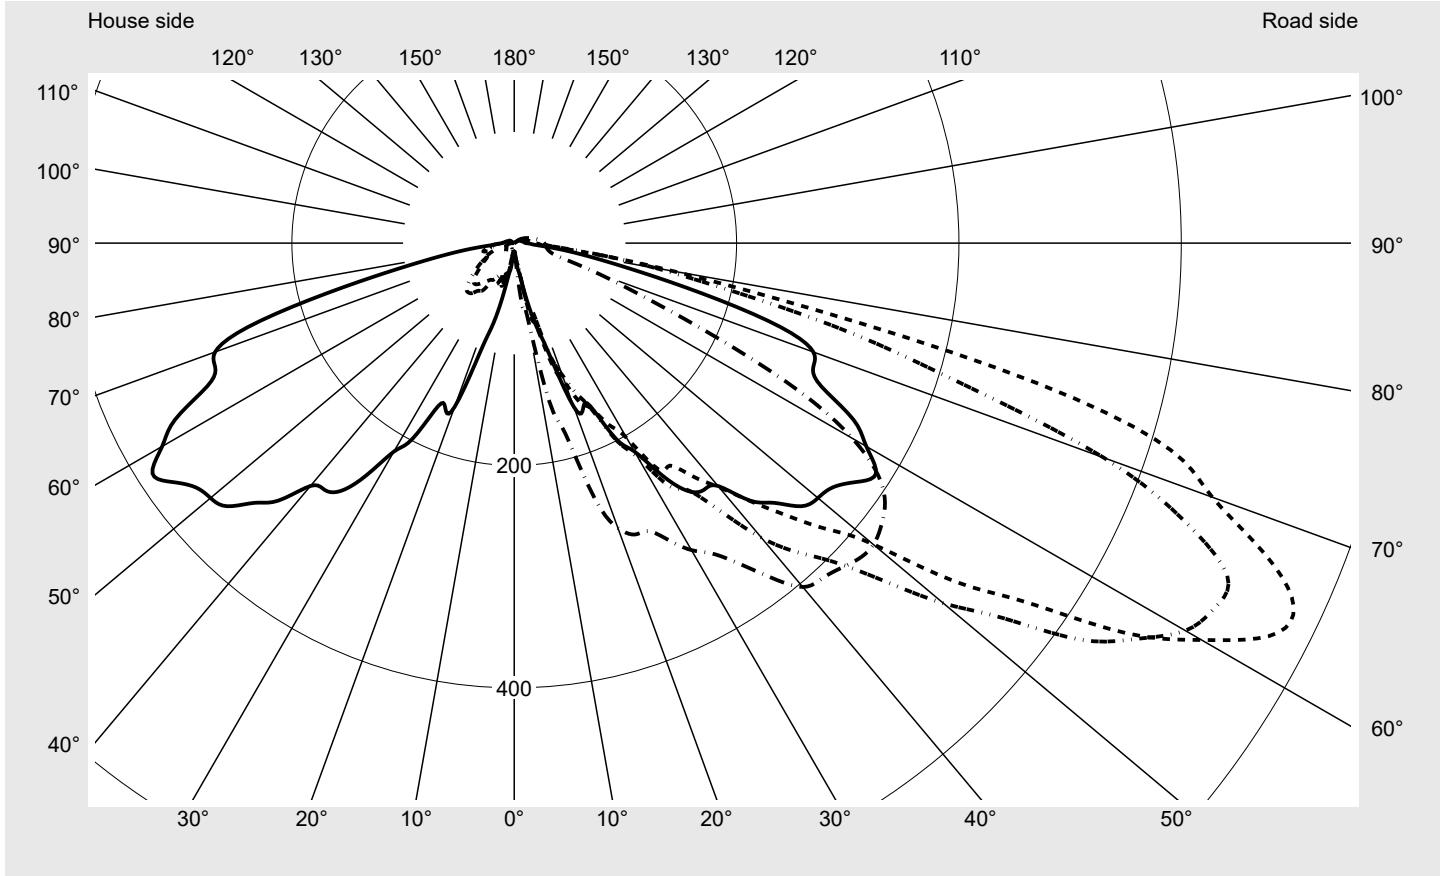

Photometric test report

Family CITY-LIGHT PLUS LED	Order number: 5XA5275EF14H + 5XA54000XBXL EAN: 4058352636138 + 4058352415573	LP number 59357_3
Version	post-top- or mounting to wall arm, shielding on building side	serial documentation 04.11.2022
Optic	asymmetric, wide distribution (ST1.2a)	
Cover	cover transparent, PMMA	
Lamps	LED 3000 K CRI ≥ 70	
Controlgear	ECG SITECO iQ	
Rated values	Net luminous flux = 1410 lm Power consumption = 10.5 W Luminous efficacy = 134.3 lm/W	

Luminous intensity in cd/klm C180-0 C205-25 C210-30 C270-90 **Imax: 774 cd/klm**

Luminaire output ratios

Eta	100.0%
Eta 0° - 90°	97.1%
Eta 90° - 180°	2.9%

Luminous intensity class acc. to EN13201-2

Class:	G1
Imax 70°	682.6
Imax 80°	166.3
Imax 90°	27.0
Imax >90°	26.0
Imax >95°	22.3