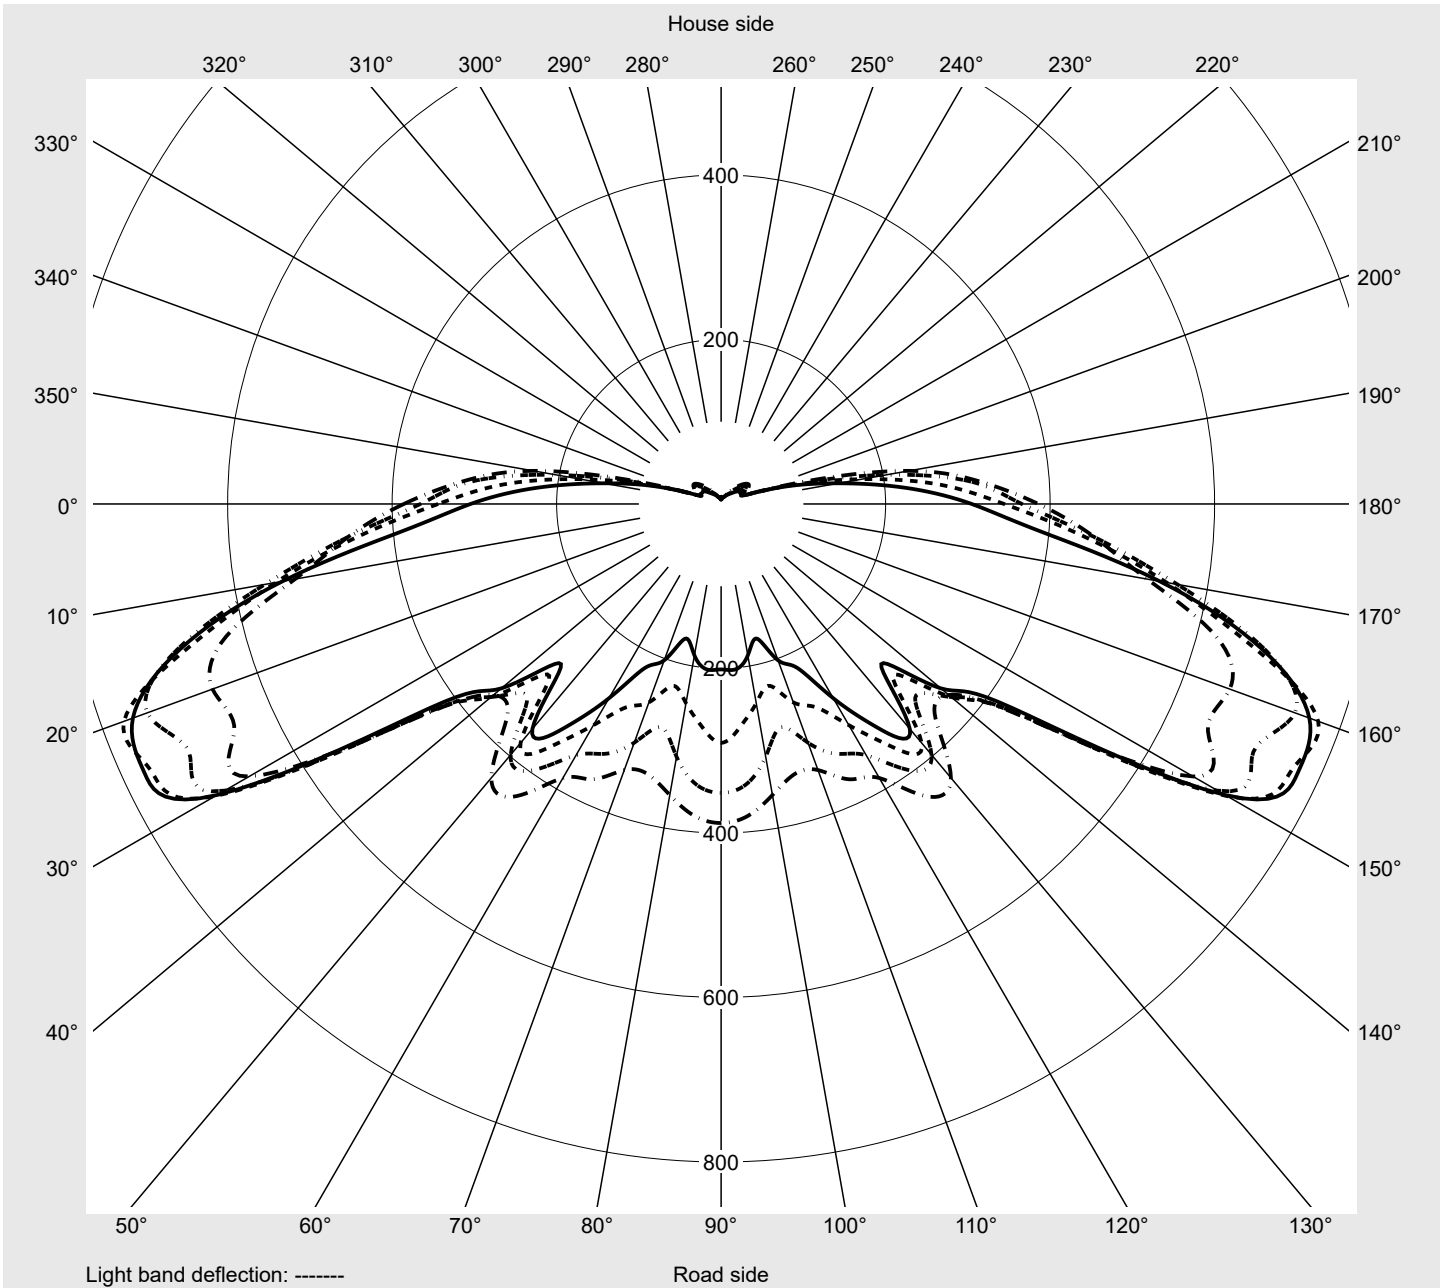

Photometric test report

Family CITY-LIGHT PLUS LED	Order number: 5XA5275EF14H + 5XA54000XBXL EAN: 4058352636138 + 4058352415573	LP number 59357_3
Version	post-top- or mounting to wall arm, shielding on building side	serial documentation 04.11.2022
Optic	asymmetric, wide distribution (ST1.2a)	
Cover	cover transparent, PMMA	
Lamps	LED 3000 K CRI ≥ 70	
Controlgear	ECG SITECO iQ	
Rated values	Net luminous flux = 1410 lm Power consumption = 10.5 W Luminous efficacy = 134.3 lm/W	

Luminous intensity in cd/klm C180-0 C205-25 C210-30 C270-90 **Imax: 774 cd/klm**

Luminaire output ratios

Eta	100.0%
Eta 0° - 90°	97.1%
Eta 90° - 180°	2.9%

Luminous intensity class acc. to EN13201-2

Class:	G1
Imax 70°	682.6
Imax 80°	166.3
Imax 90°	27.0
Imax >90°	26.0
Imax >95°	22.3

Measurement conditions

DIN EN 13032 and DIN 5032

Photometric test report

Family CITY-LIGHT PLUS LED	Order number: 5XA5275EF14H + 5XA54000XBXL EAN: 4058352636138 + 4058352415573	LP number 59357_3
--------------------------------------	---	-----------------------------

Envelope curve in cd/klm **KMK 65°** **KMK 62,5°** **KMK 60°** **KMK 57,5°** **siteco**

Photometric test report

Family CITY-LIGHT PLUS LED	Order number: 5XA5275EF14H + 5XA54000XBXL EAN: 4058352636138 + 4058352415573	LP number 59357_3
Table of values for luminous intensities		Maximum luminous intensity
		siteco