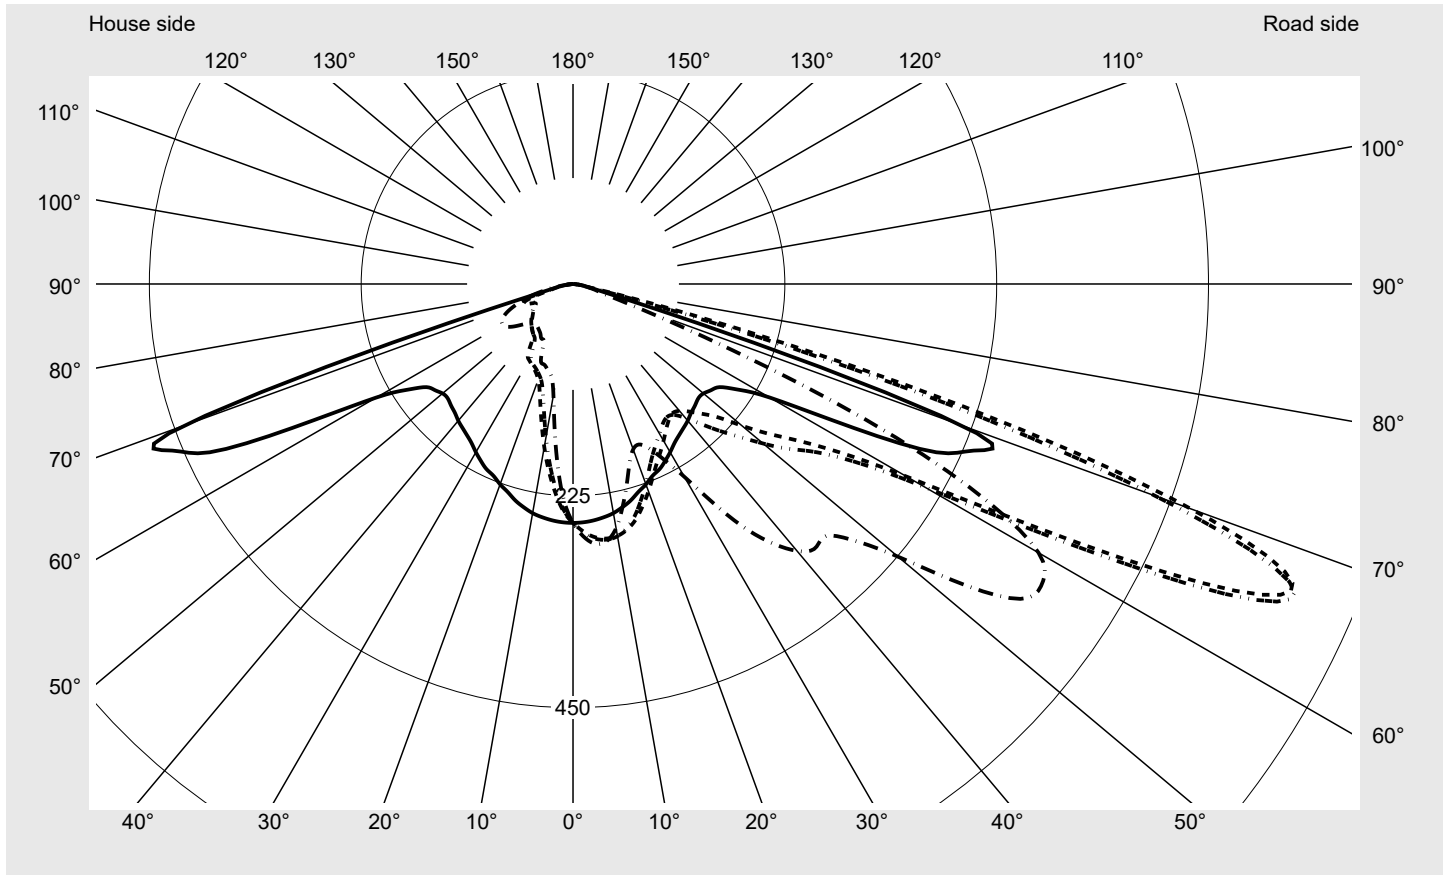

Photometric test report

Family
Floodlight 20 midi LED

Order number: **5XA7681D2D1AC**
EAN: **4058352222300**

LP number
58577_4

Version	mounting bracket
Optic	asymmetric distribution PL52
Cover	toughened safety glass
Lamps	1 x LED 4000K / CRI ≥ 70 (unbekannt LED 4000K / CRI = 70)
Controlgear	ECG
Rated values	Net luminous flux = 17990 lm Power consumption = 142.0 W Luminous efficacy = 126.7 lm/W

serial
documentation
25.08.2021

siteco

Luminous intensity in cd/klm

C180-0

C215-35

C220-40

C270-90

Imax: 827 cd/klm

Luminaire output ratios

Eta	100.0%
Eta 0° - 90°	100.0%
Eta 90° - 180°	0.0%

Luminous intensity class acc. to EN13201-2

Class:	G3
Imax 70°	767.0
Imax 80°	23.0
Imax 90°	0.0
Imax >90°	0.0
Imax >95°	0.0

Measurement conditions

DIN EN 13032 and DIN 5032

Photometric test report

Family Floodlight 20 midi LED	Order number: 5XA7681D2D1AC EAN: 4058352222300	LP number 58577_4
--	---	------------------------------------

Envelope curve in cd/klm **KMK 67.5°** **KMK 65°** **KMK 62.5°** **KMK 60°**