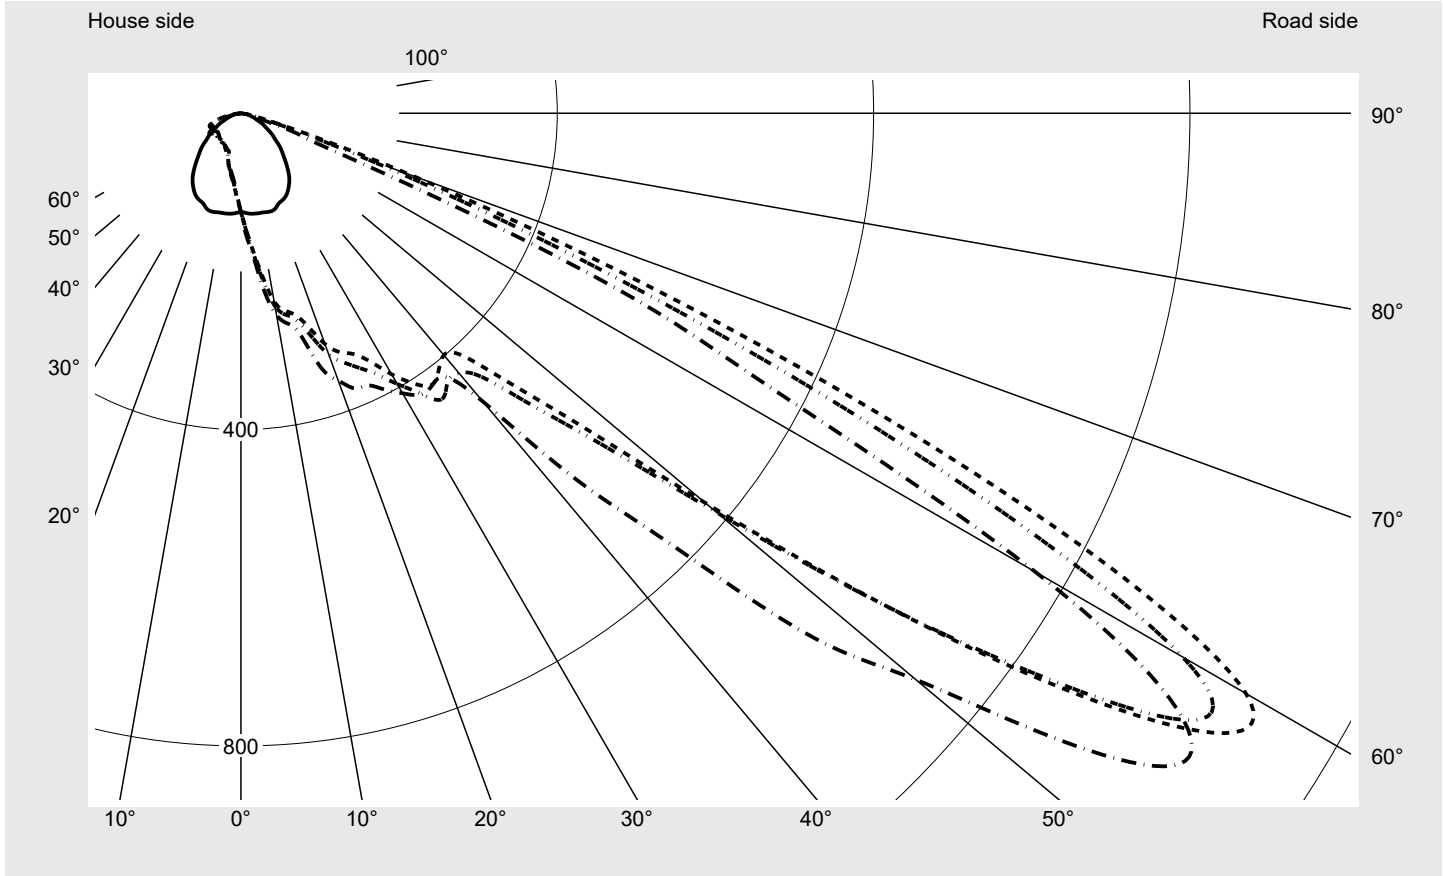

Photometric test report

Family Floodlight FL21 mini	Order number: 5XA7771C4F3A EAN: 4058352653159	LP number 59367_53
	Version Mast bracket Optic asymmetric distribution PL33T Cover toughened safety glass Lamps LED 4000 K CRI ≥ 70 Controlgear ECG SITECO iQ Rated values Net luminous flux = 12570 lm Power consumption = 87.2 W Luminous efficacy = 144.2 lm/W	serial documentation 21.12.2022

Luminous intensity in cd/klm C180-0 C240-60 C245-65 C270-90 **Imax: 1467 cd/klm**

Luminaire output ratios

Eta	100.0%
Eta 0° - 90°	100.0%
Eta 90° - 180°	0.0%

Luminous intensity class acc. to EN13201-2

Class:	G6
Imax 70°	277.8
Imax 80°	14.1
Imax 90°	0.0
Imax >90°	0.0
Imax >95°	0.0

Envelope curve in cd/klm **KMK 60°** **KMK 57.5°** **KMK 55°** **KMK 52.5°** **siteco**

Photometric test report

Family Floodlight FL21 mini	Order number: 5XA7771C4F3A EAN: 4058352653159	LP number 59367_53
Table of values for luminous intensities		Maximum luminous intensity
		siteco