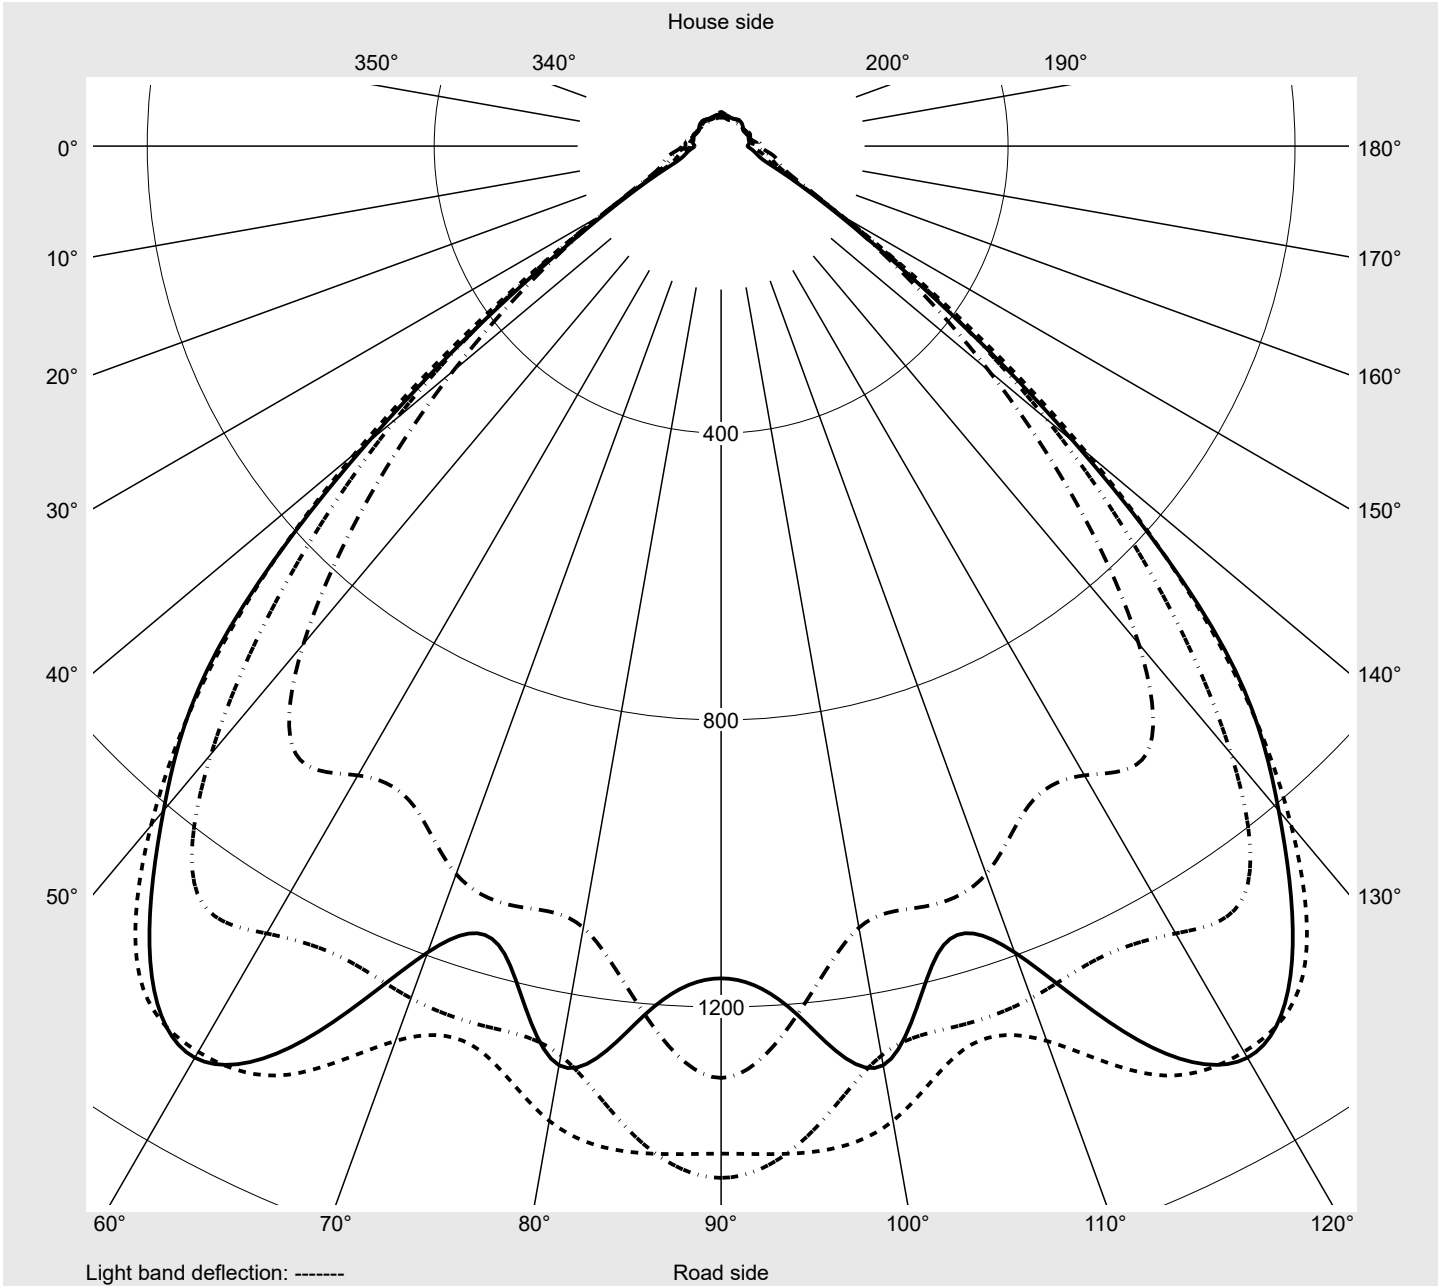

Photometric test report

Family Floodlight FL21 mini	Order number: 5XA7771C4F3A EAN: 4058352653159	LP number 59367_53
	Version Mast bracket Optic asymmetric distribution PL33T Cover toughened safety glass Lamps LED 4000 K CRI ≥ 70 Controlgear ECG SITECO iQ Rated values Net luminous flux = 12570 lm Power consumption = 87.2 W Luminous efficacy = 144.2 lm/W	serial documentation 21.12.2022

Luminous intensity in cd/klm C180-0 C240-60 C245-65 C270-90 **Imax: 1467 cd/klm**

Luminaire output ratios

Eta	100.0%
Eta 0° - 90°	100.0%
Eta 90° - 180°	0.0%

Luminous intensity class acc. to EN13201-2

Class:	G6
Imax 70°	277.8
Imax 80°	14.1
Imax 90°	0.0
Imax >90°	0.0
Imax >95°	0.0

Envelope curve in cd/klm **KMK 60°** **KMK 57.5°** **KMK 55°** **KMK 52.5°** **siteco**

Photometric test report

Family Floodlight FL21 mini	Order number: 5XA7771C4F3A EAN: 4058352653159	LP number 59367_53
Table of values for luminous intensities		Maximum luminous intensity
		siteco