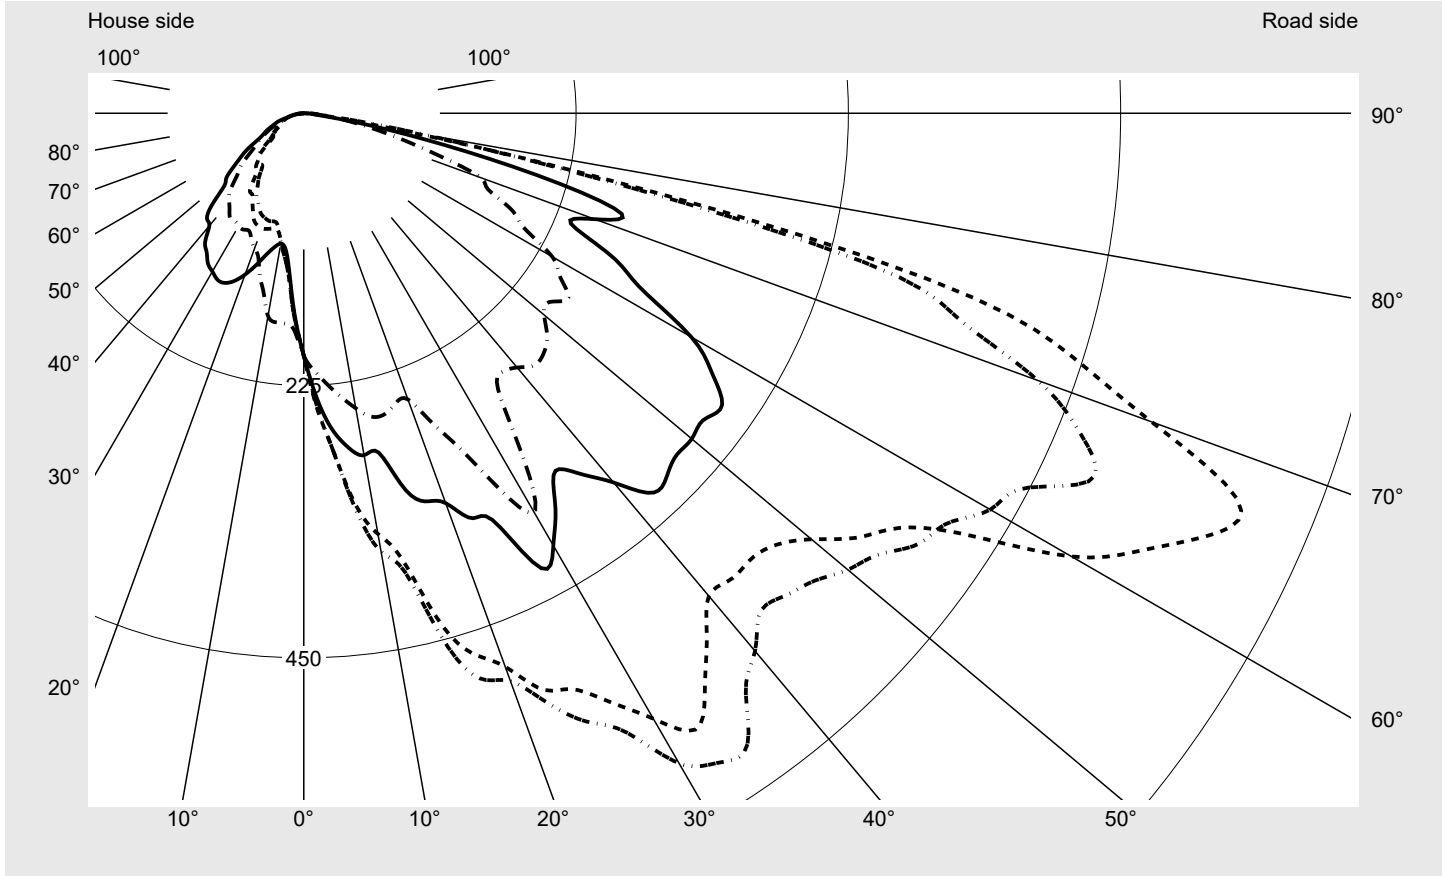

Photometric test report

Family Streetlight 11 mini LED	Order number: 5XC2F51E08HE EAN: 4058352583845	LP number 58932_43
	Version post-top or side-entry mounting Optic pedestrian crossing, asymmetric right distribution (PC-R) Cover transparent, PMMA Lamps LED 3000 K CRI ≥ 70 Controlgear ECG SITECO iQ Rated values Net luminous flux = 7210 lm Power consumption = 58.6 W Luminous efficacy = 123 lm/W	serial documentation 17.11.2021

Luminous intensity in cd/klm C180-0 C205-25 C210-30 C270-90 **Imax: 835 cd/klm**

Luminaire output ratios

Eta	100.0%
Eta 0° - 90°	100.0%
Eta 90° - 180°	0.0%

Luminous intensity class acc. to EN13201-2

Class:	G3
Imax 70°	745.4
Imax 80°	99.8
Imax 90°	0.0
Imax >90°	0.0
Imax >95°	0.0

Envelope curve in cd/klm **KMK 67.5°** **KMK 65°** **KMK 62.5°** **KMK 60°** **siteco**

Photometric test report

Family Streetlight 11 mini LED	Order number: 5XC2F51E08HE EAN: 4058352583845	LP number 58932_43
Table of values for luminous intensities		Maximum luminous intensity
		siteco