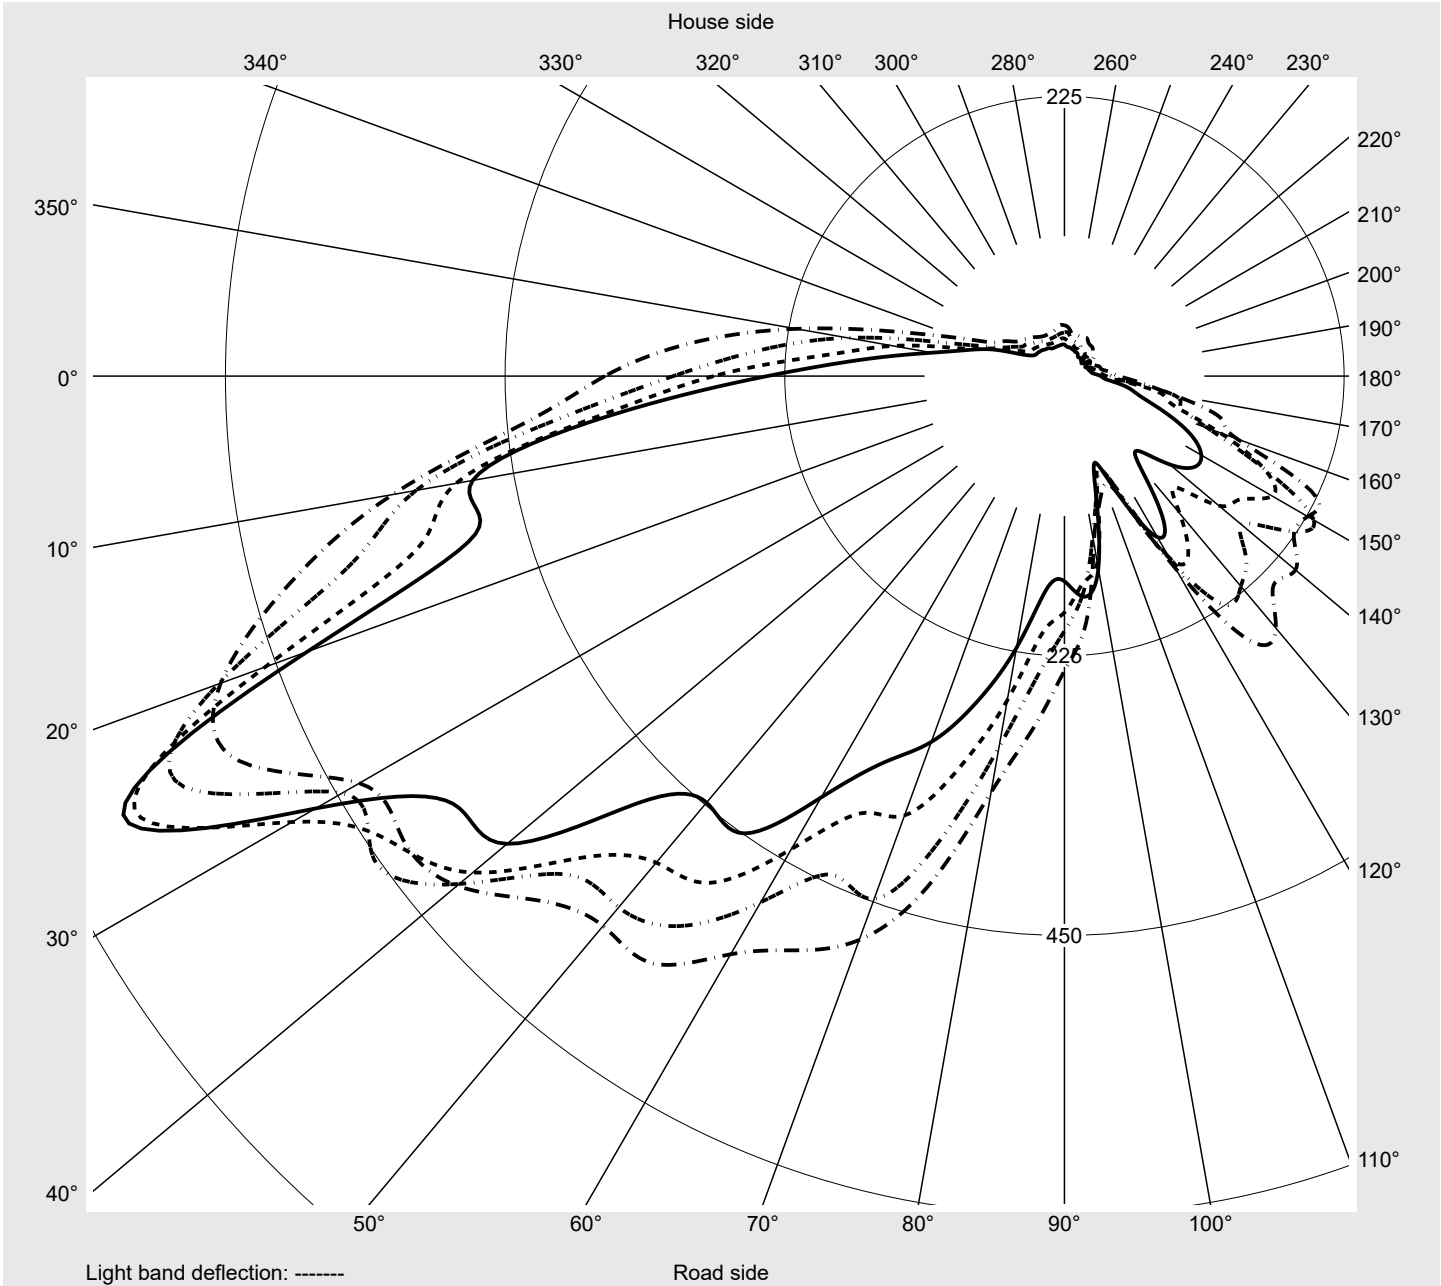

Photometric test report

Family Streetlight 11 mini LED	Order number: 5XC2F51E08HE EAN: 4058352583845	LP number 58932_43
	Version post-top or side-entry mounting Optic pedestrian crossing, asymmetric right distribution (PC-R) Cover transparent, PMMA Lamps LED 3000 K CRI ≥ 70 Controlgear ECG SITECO iQ Rated values Net luminous flux = 7210 lm Power consumption = 58.6 W Luminous efficacy = 123 lm/W	serial documentation 17.11.2021

Luminous intensity in cd/klm C180-0 C205-25 C210-30 C270-90 **Imax: 835 cd/klm**

Luminaire output ratios

Eta	100.0%
Eta 0° - 90°	100.0%
Eta 90° - 180°	0.0%

Luminous intensity class acc. to EN13201-2

Class:	G3
Imax 70°	745.4
Imax 80°	99.8
Imax 90°	0.0
Imax >90°	0.0
Imax >95°	0.0

Measurement conditions

DIN EN 13032 and DIN 5032

Photometric test report

Family Streetlight 11 mini LED	Order number: 5XC2F51E08HE EAN: 4058352583845	LP number 58932_43
--	--	------------------------------

Envelope curve in cd/klm **KMK 67.5°** **KMK 65°** **KMK 62.5°** **KMK 60°** **siteco**

Photometric test report

Family Streetlight 11 mini LED	Order number: 5XC2F51E08HE EAN: 4058352583845	LP number 58932_43
Table of values for luminous intensities		Maximum luminous intensity
		siteco