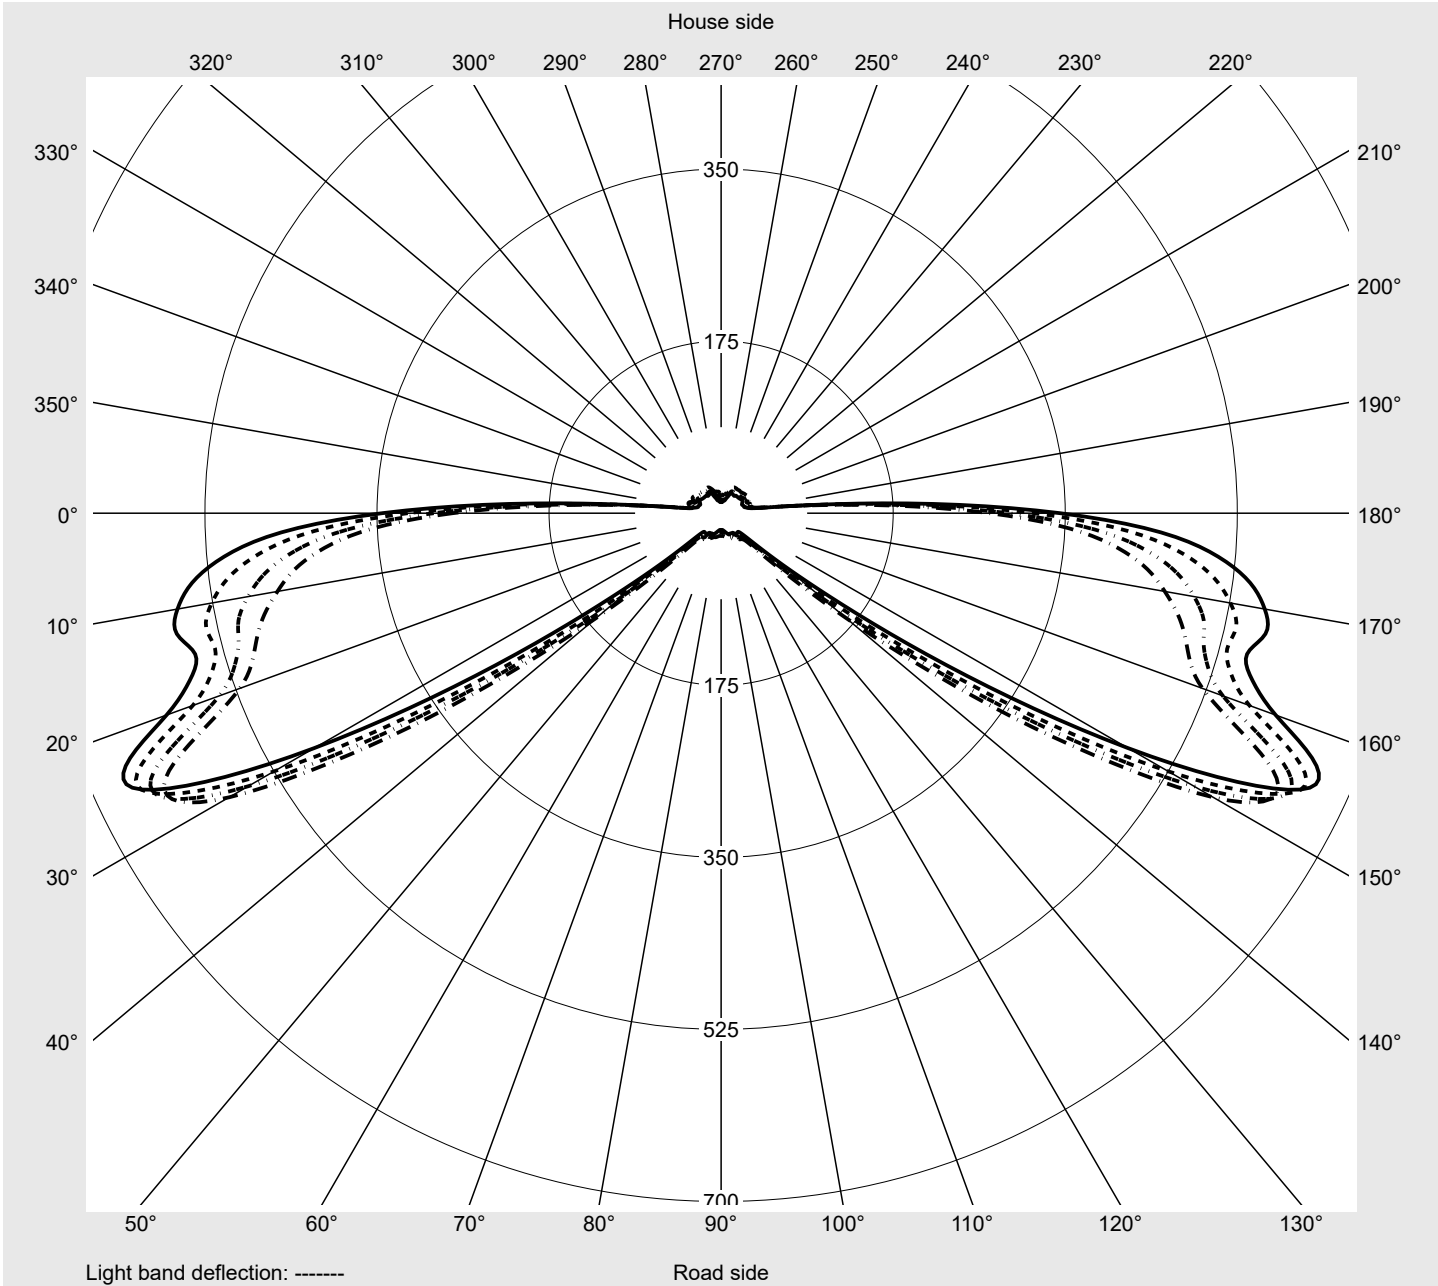

Photometric test report

Family Streetlight 21 mini LED	Order number: 5XE2B31D08GB EAN: 4058352724187	LP number 59065_672
	Version post-top or side-entry mounting Optic asymmetric, wide distribution (ST0.5a) Cover toughened safety glass Lamps LED 3000 K CRI ≥ 70 Controlgear ECG SITECO iQ Rated values Net luminous flux = 5680 lm Power consumption = 37.1 W Luminous efficacy = 153.1 lm/W	serial documentation 18.07.2022
		

Luminous intensity in cd/klm C180-0 C205-25 C207,5-27,5 C270-90 **Imax: 661 cd/klm**

Luminaire output ratios

Eta	100.0%
Eta 0° - 90°	100.0%
Eta 90° - 180°	0.0%

Luminous intensity class acc. to EN13201-2

Class:	G3
Imax 70°	629.6
Imax 80°	99.6
Imax 90°	0.0
Imax >90°	0.0
Imax >95°	0.0

Measurement conditions

DIN EN 13032 and DIN 5032

Photometric test report

Family Streetlight 21 mini LED	Order number: 5XE2B31D08GB EAN: 4058352724187	LP number 59065_672
--	--	--------------------------------------

Envelope curve in cd/klm **KMK 73°** **KMK 72°** **KMK 71°** **KMK 70°** **siteco**

Photometric test report

Family Streetlight 21 mini LED	Order number: 5XE2B31D08GB EAN: 4058352724187	LP number 59065_672
Table of values for luminous intensities		Maximum luminous intensity
siteco		