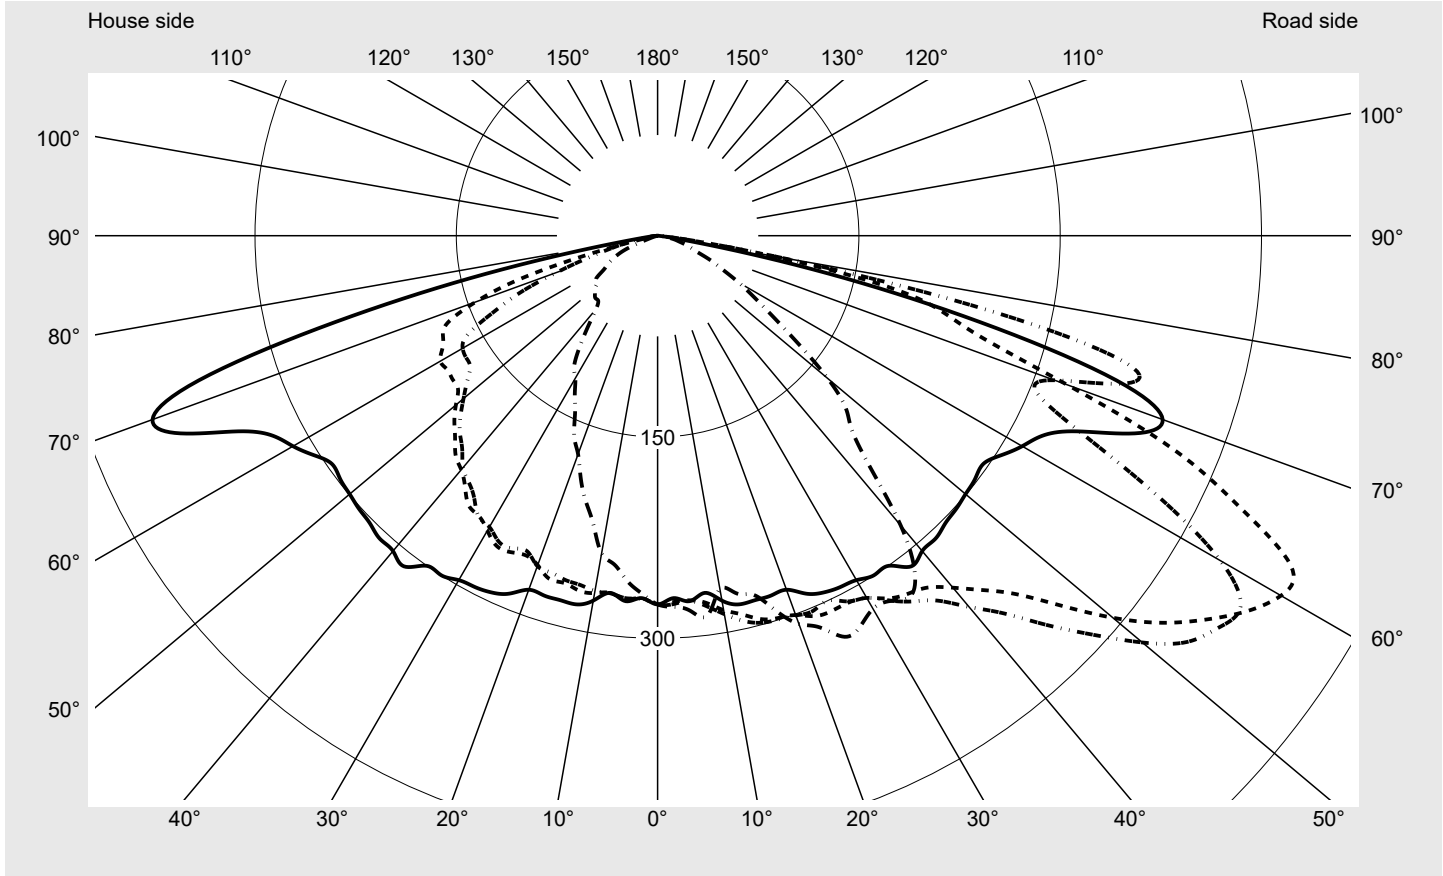

Photometric test report

Family Streetlight 21 mini LED	Order number: 5XE2C31D08JB EAN: 4058352724781	LP number 59082_40
	Version post-top or side-entry mounting Optic asymmetric, wide distribution (ST0.8a G) Cover toughened safety glass Lamps LED 3000 K CRI ≥ 70 Controlgear ECG SITECO iQ Rated values Net luminous flux = 10820 lm Power consumption = 71.6 W Luminous efficacy = 151.1 lm/W	serial documentation 23.08.2022

Luminous intensity in cd/klm C180-0 C195-15 C200-20 C270-90 **Imax: 536 cd/klm**

Luminaire output ratios

Eta	100.0%
Eta 0° - 90°	100.0%
Eta 90° - 180°	0.0%

Luminous intensity class acc. to EN13201-2

Class:	G4
Imax 70°	493.9
Imax 80°	97.8
Imax 90°	0.0
Imax >90°	0.0
Imax >95°	0.0

Measurement conditions

DIN EN 13032 and DIN 5032

Photometric test report

Family Streetlight 21 mini LED	Order number: 5XE2C31D08JB EAN: 4058352724781	LP number 59082_40
---	--	-------------------------------------

Envelope curve in cd/klm

KMK 60°
KMK 57.5°
KMK 55°
KMK 52.5°

siteco

Photometric test report

Family Streetlight 21 mini LED	Order number: 5XE2C31D08JB EAN: 4058352724781	LP number 59082_40
Table of values for luminous intensities		Maximum luminous intensity
		siteco