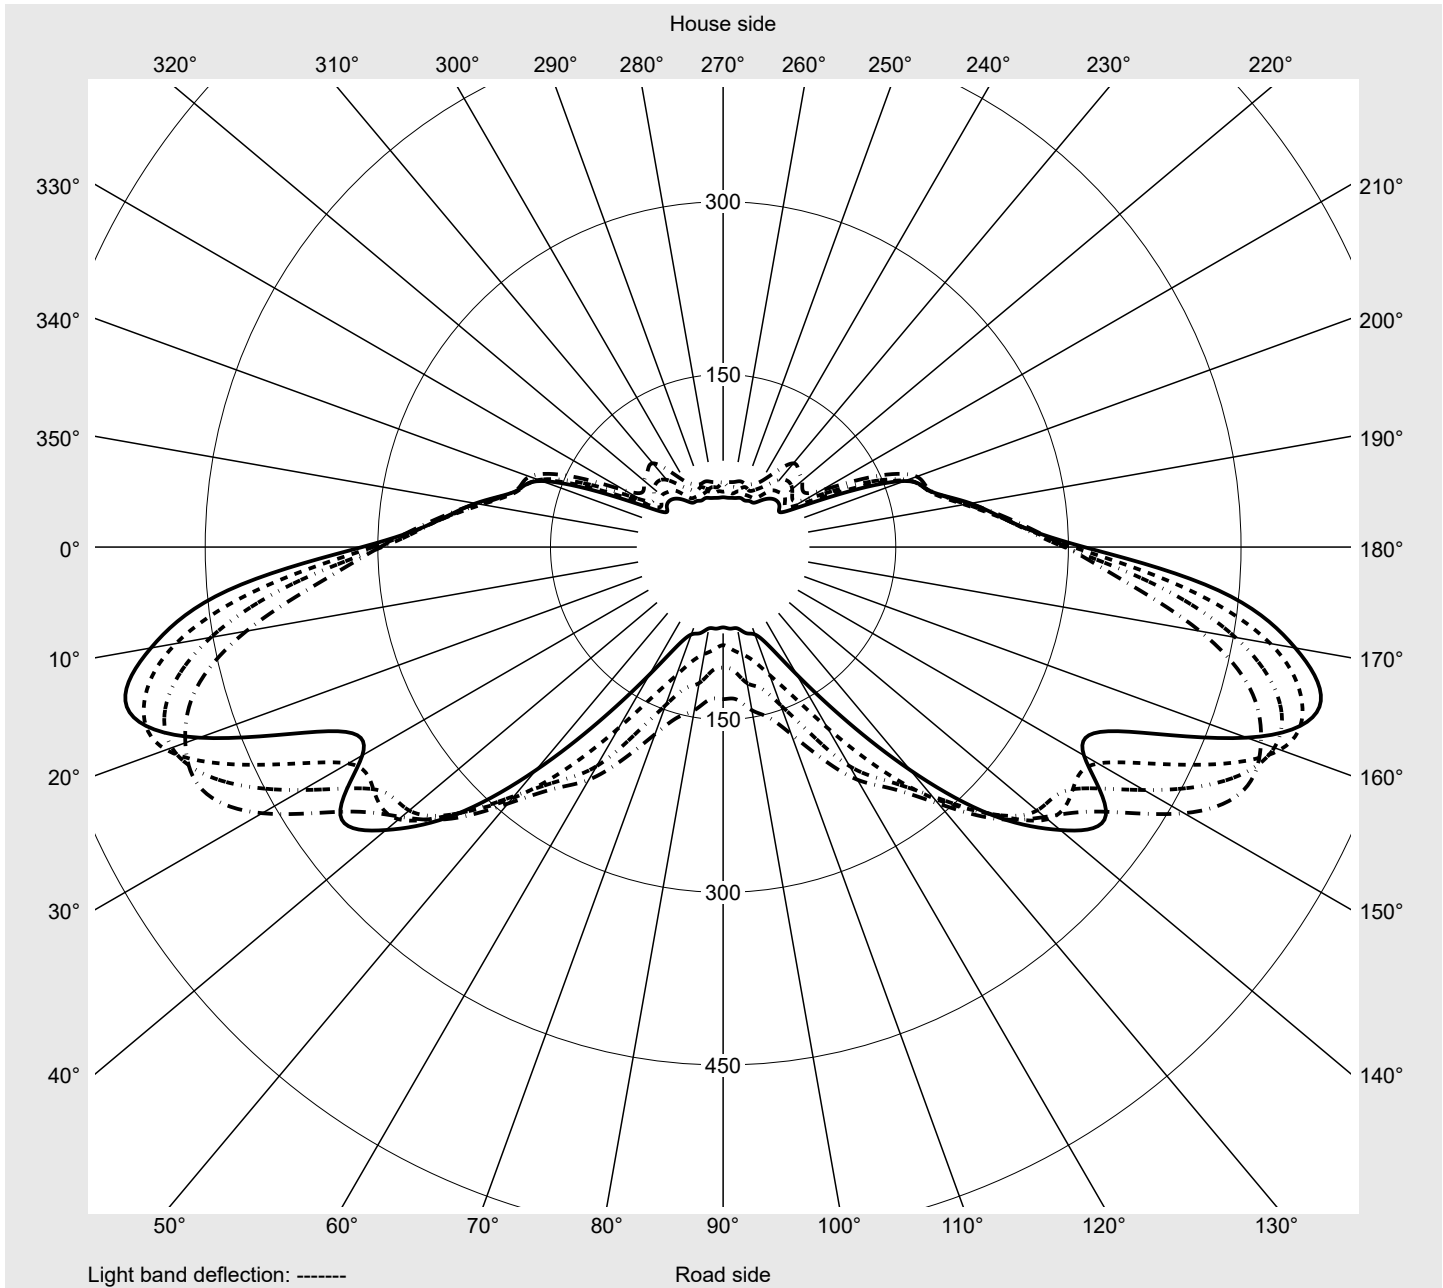

Photometric test report

Family Streetlight 21 mini LED	Order number: 5XE2C31D08JB EAN: 4058352724781	LP number 59082_40
	Version post-top or side-entry mounting Optic asymmetric, wide distribution (ST0.8a G) Cover toughened safety glass Lamps LED 3000 K CRI ≥ 70 Controlgear ECG SITECO iQ Rated values Net luminous flux = 10820 lm Power consumption = 71.6 W Luminous efficacy = 151.1 lm/W	serial documentation 23.08.2022

Luminous intensity in cd/klm C180-0 C195-15 C200-20 C270-90 **Imax: 536 cd/klm**

Luminaire output ratios

Eta	100.0%
Eta 0° - 90°	100.0%
Eta 90° - 180°	0.0%

Luminous intensity class acc. to EN13201-2

Class:	G4
Imax 70°	493.9
Imax 80°	97.8
Imax 90°	0.0
Imax >90°	0.0
Imax >95°	0.0

Measurement conditions

DIN EN 13032 and DIN 5032

Photometric test report

Family Streetlight 21 mini LED	Order number: 5XE2C31D08JB EAN: 4058352724781	LP number 59082_40
---	--	-------------------------------------

Envelope curve in cd/klm

KMK 60°
KMK 57.5°
KMK 55°
KMK 52.5°

siteco

Photometric test report

Family Streetlight 21 mini LED	Order number: 5XE2C31D08JB EAN: 4058352724781	LP number 59082_40
Table of values for luminous intensities		Maximum luminous intensity
		siteco