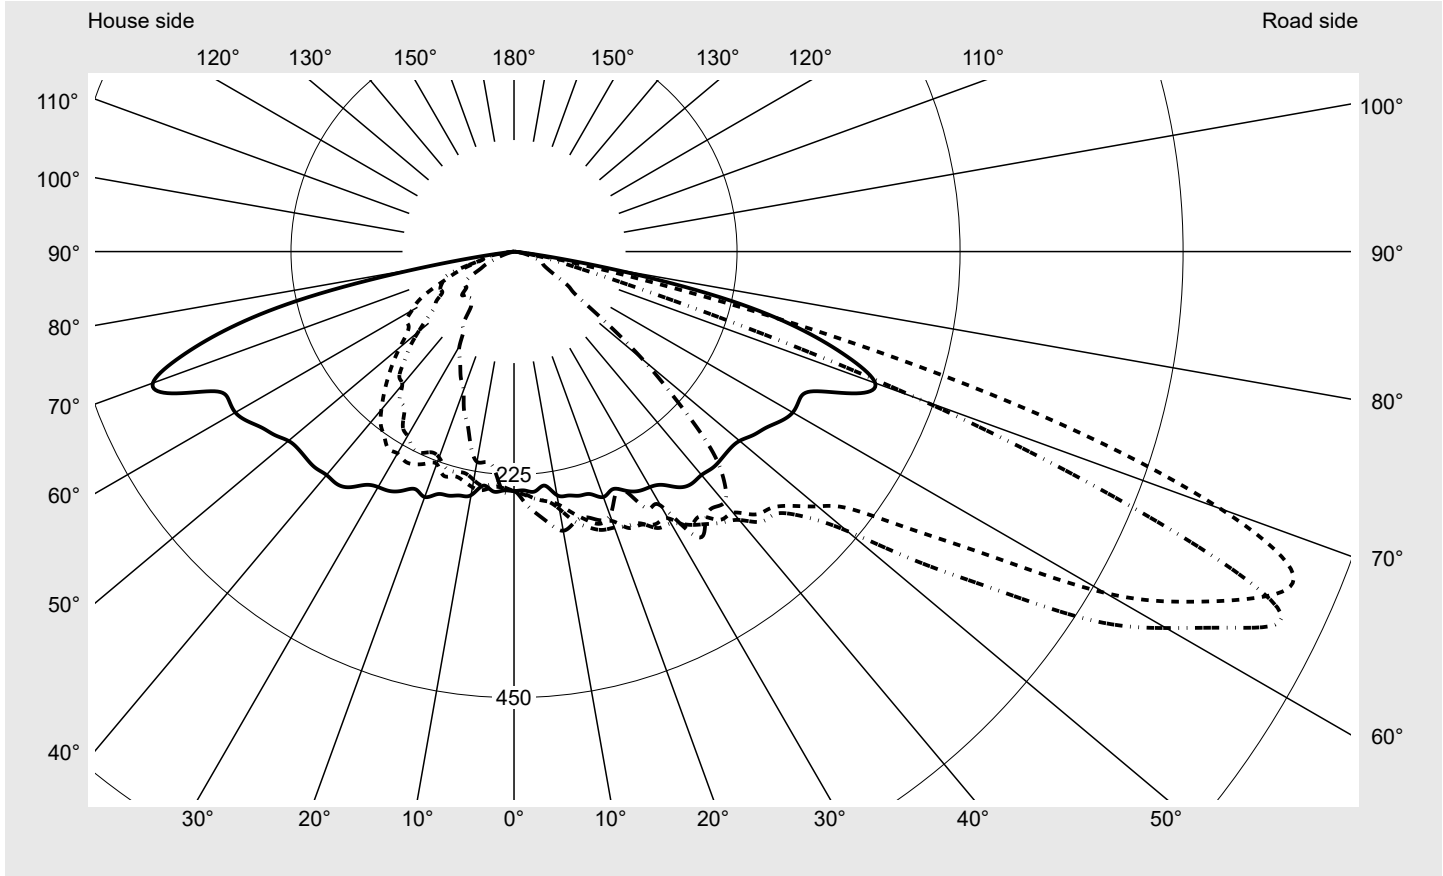

Photometric test report

Family Streetlight 21 mini LED	Order number: 5XE2C33S08GB EAN: 4058352724866	LP number 59081_749
	Version post-top or side-entry mounting, Smart Interface up Optic asymmetric, wide distribution (ST0.8a) Cover toughened safety glass Lamps LED 3000 K CRI ≥ 70 Controlgear EVG-Smart Interface Rated values Net luminous flux = 5940 lm Power consumption = 40.4 W Luminous efficacy = 147 lm/W	serial documentation 18.07.2022

Luminous intensity in cd/klm C180-0 C200-20 C205-25 C270-90 **Imax: 851 cd/klm**

Luminaire output ratios	
Eta	100.0%
Eta 0° - 90°	100.0%
Eta 90° - 180°	0.0%
Measurement conditions	
DIN EN 13032 and DIN 5032	

Luminous intensity class acc. to EN13201-2	
Class:	G3
Imax 70°	826.1
Imax 80°	99.6
Imax 90°	0.0
Imax >90°	0.0
Imax >95°	0.0

Photometric test report

Family Streetlight 21 mini LED	Order number: 5XE2C33S08GB EAN: 4058352724866	LP number 59081_749
--	--	-------------------------------

Envelope curve in cd/klm **KMK 67.5°** **KMK 65°** **KMK 62.5°** **KMK 60°** **siteco**

Photometric test report

Family Streetlight 21 mini LED	Order number: 5XE2C33S08GB EAN: 4058352724866	LP number 59081_749
Table of values for luminous intensities		Maximum luminous intensity