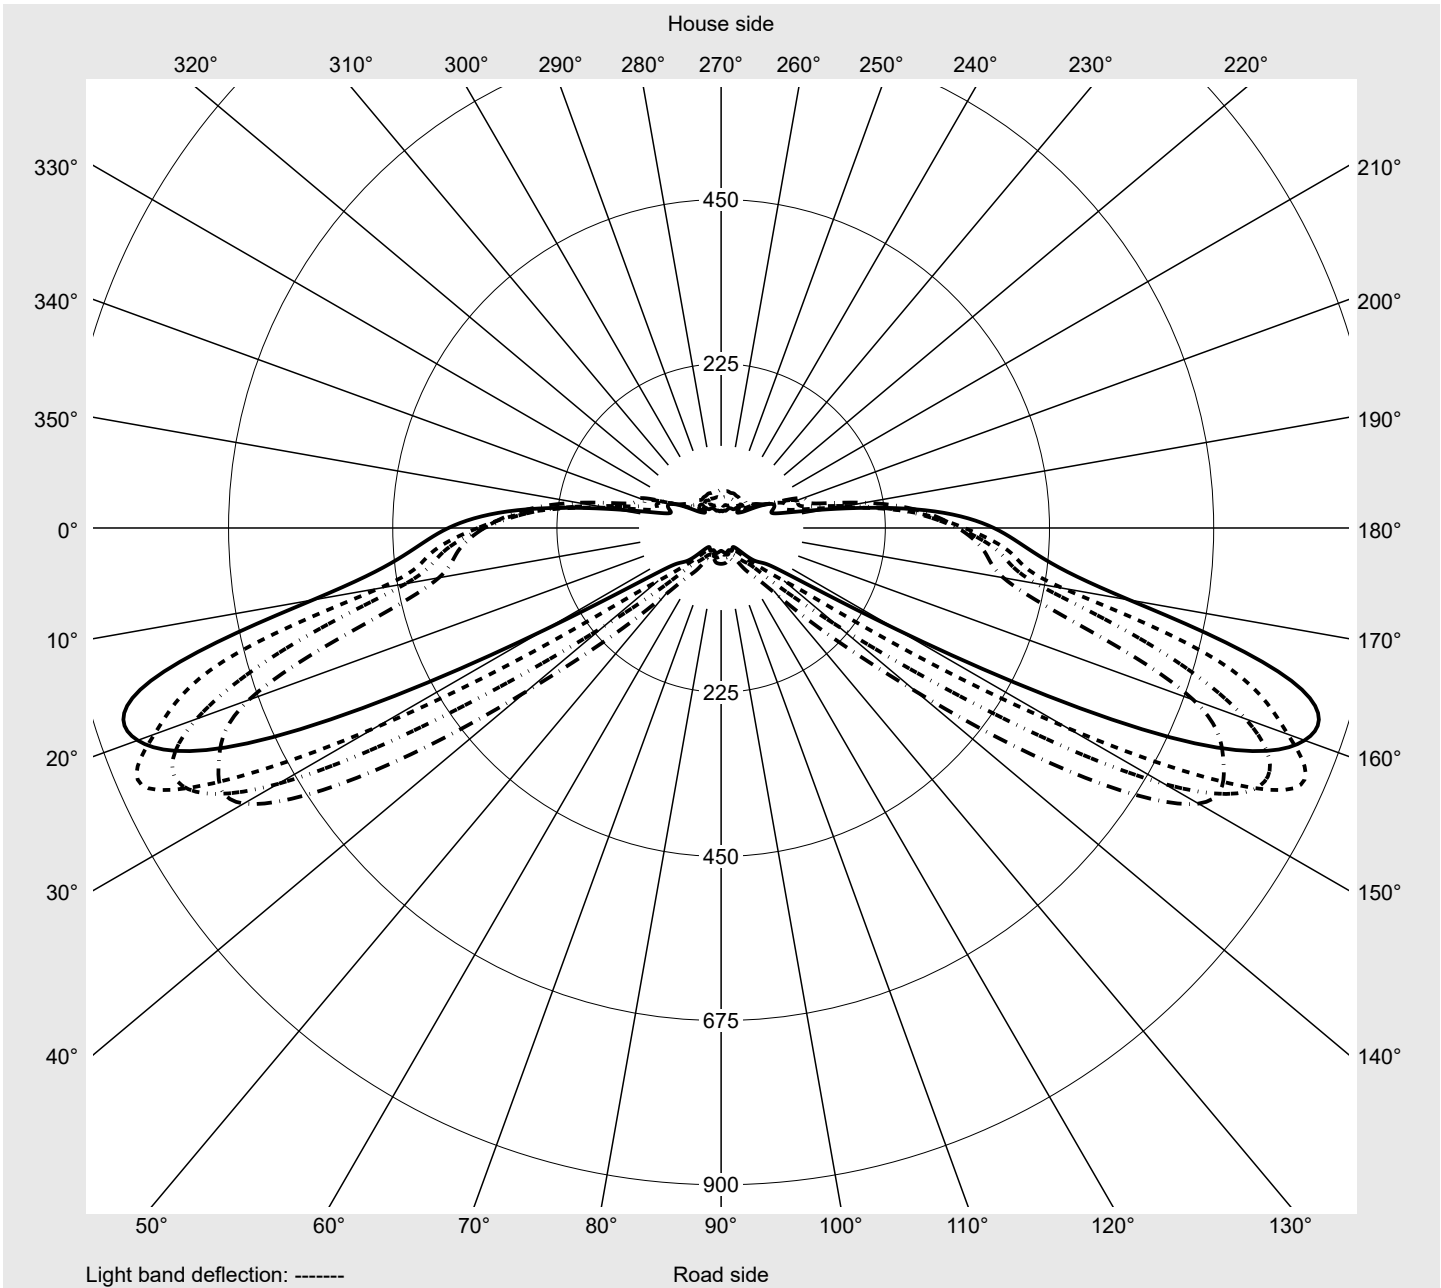

Photometric test report

Family Streetlight 21 mini LED	Order number: 5XE2C33S08GB EAN: 4058352724866	LP number 59081_749
	Version post-top or side-entry mounting, Smart Interface up Optic asymmetric, wide distribution (ST0.8a) Cover toughened safety glass Lamps LED 3000 K CRI ≥ 70 Controlgear EVG-Smart Interface Rated values Net luminous flux = 5940 lm Power consumption = 40.4 W Luminous efficacy = 147 lm/W	serial documentation 18.07.2022

Luminous intensity in cd/klm C180-0 C200-20 C205-25 C270-90 **Imax: 851 cd/klm**

Luminaire output ratios	
Eta	100.0%
Eta 0° - 90°	100.0%
Eta 90° - 180°	0.0%
Measurement conditions	
DIN EN 13032 and DIN 5032	

Luminous intensity class acc. to EN13201-2	
Class:	G3
Imax 70°	826.1
Imax 80°	99.6
Imax 90°	0.0
Imax >90°	0.0
Imax >95°	0.0

Photometric test report

Family Streetlight 21 mini LED	Order number: 5XE2C33S08GB EAN: 4058352724866	LP number 59081_749
--	--	-------------------------------

Envelope curve in cd/klm **KMK 67.5°** **KMK 65°** **KMK 62.5°** **KMK 60°** **siteco**

Photometric test report

Family Streetlight 21 mini LED	Order number: 5XE2C33S08GB EAN: 4058352724866	LP number 59081_749
Table of values for luminous intensities		Maximum luminous intensity