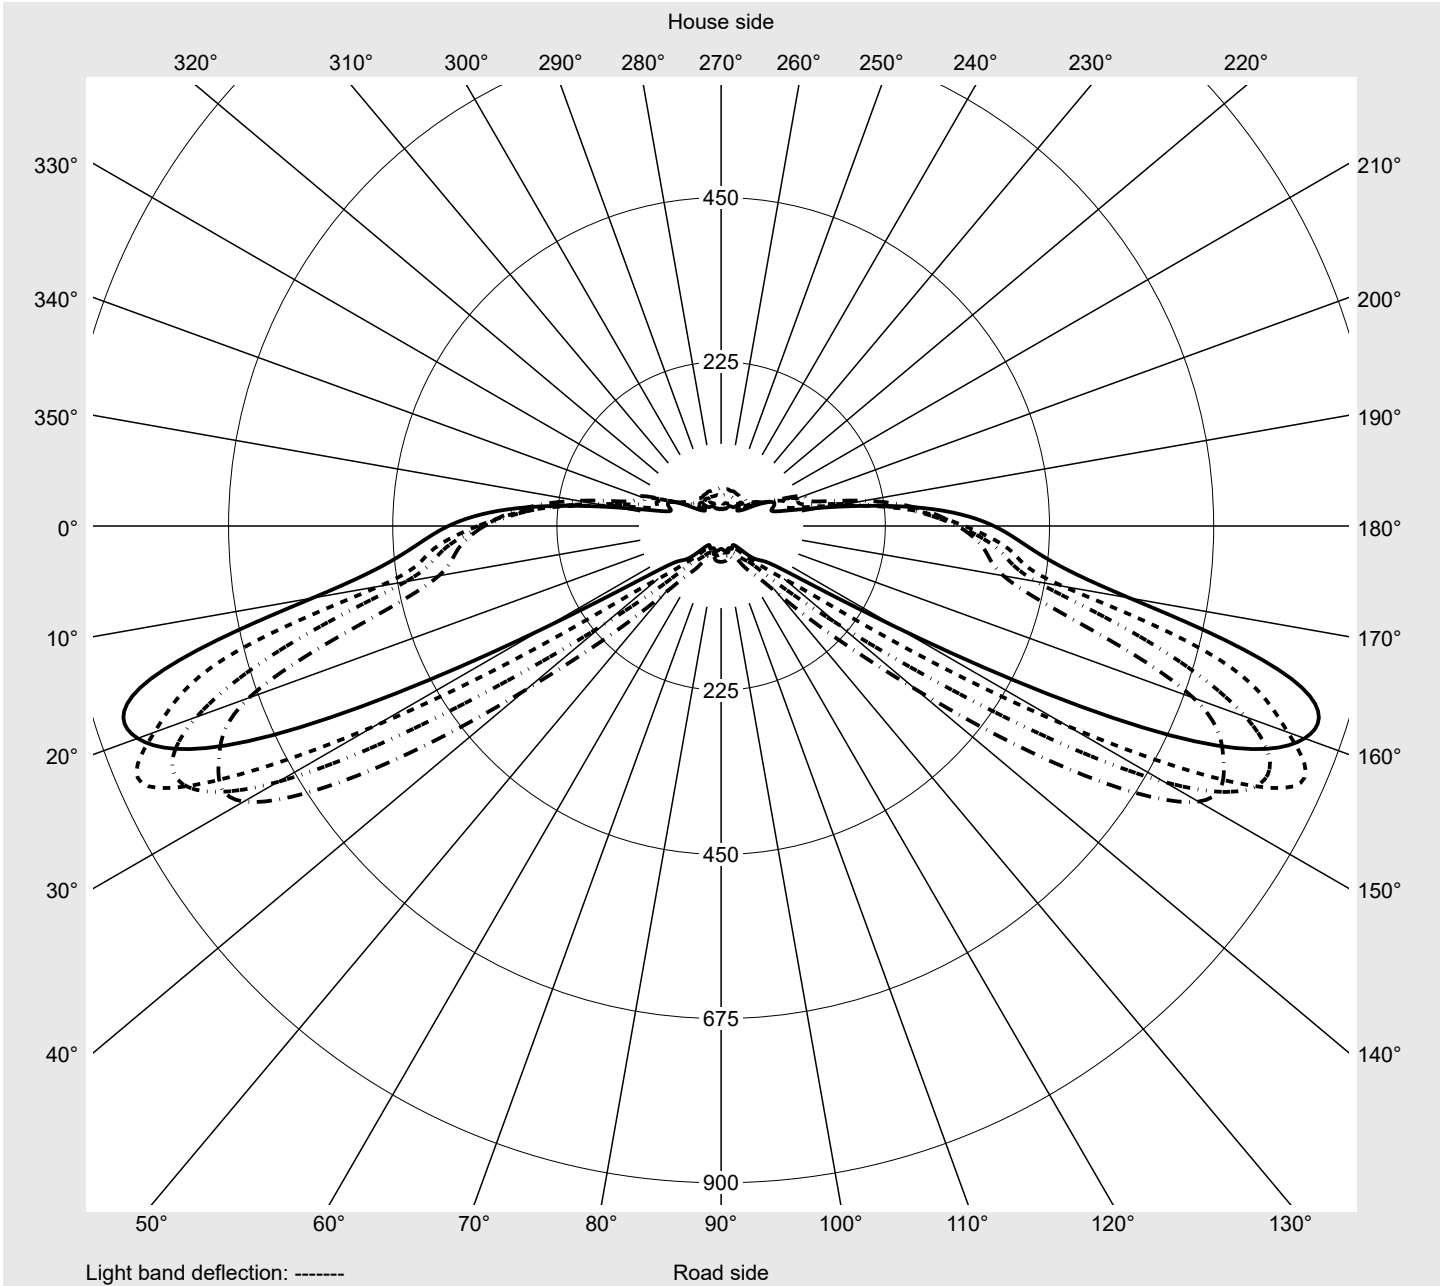

Photometric test report

Family
Streetlight 21 mini LED

Order number: 5XE2C43S08GB
EAN: 4058352725023

LP number
59081_750

Version post-top or side-entry mounting, Smart Interface up
Optic asymmetric, wide distribution (ST0.8a)
Cover toughened safety glass
Lamps LED 4000 K | CRI ≥ 70
Controlgear EVG-Smart Interface
Rated values Net luminous flux = 6180 lm
Power consumption = 40.4 W
Luminous efficacy = 153 lm/W

Luminaire output ratios

Eta	100.0%
Eta 0° - 90°	100.0%
Eta 90° - 180°	0.0%

Luminous intensity class acc. to EN13201-2

Class:	G3
Imax 70°	826.1
Imax 80°	99.6
Imax 90°	0.0
Imax >90°	0.0
Imax >95°	0.0

Measurement conditions

DIN EN 13032 and DIN 5032

Photometric test report

Family Streetlight 21 mini LED	Order number: 5XE2C43S08GB EAN: 4058352725023	LP number 59081_750
--	--	-------------------------------

Envelope curve in cd/klm **KMK 67.5°** **KMK 65°** **KMK 62.5°** **KMK 60°** **siteco**