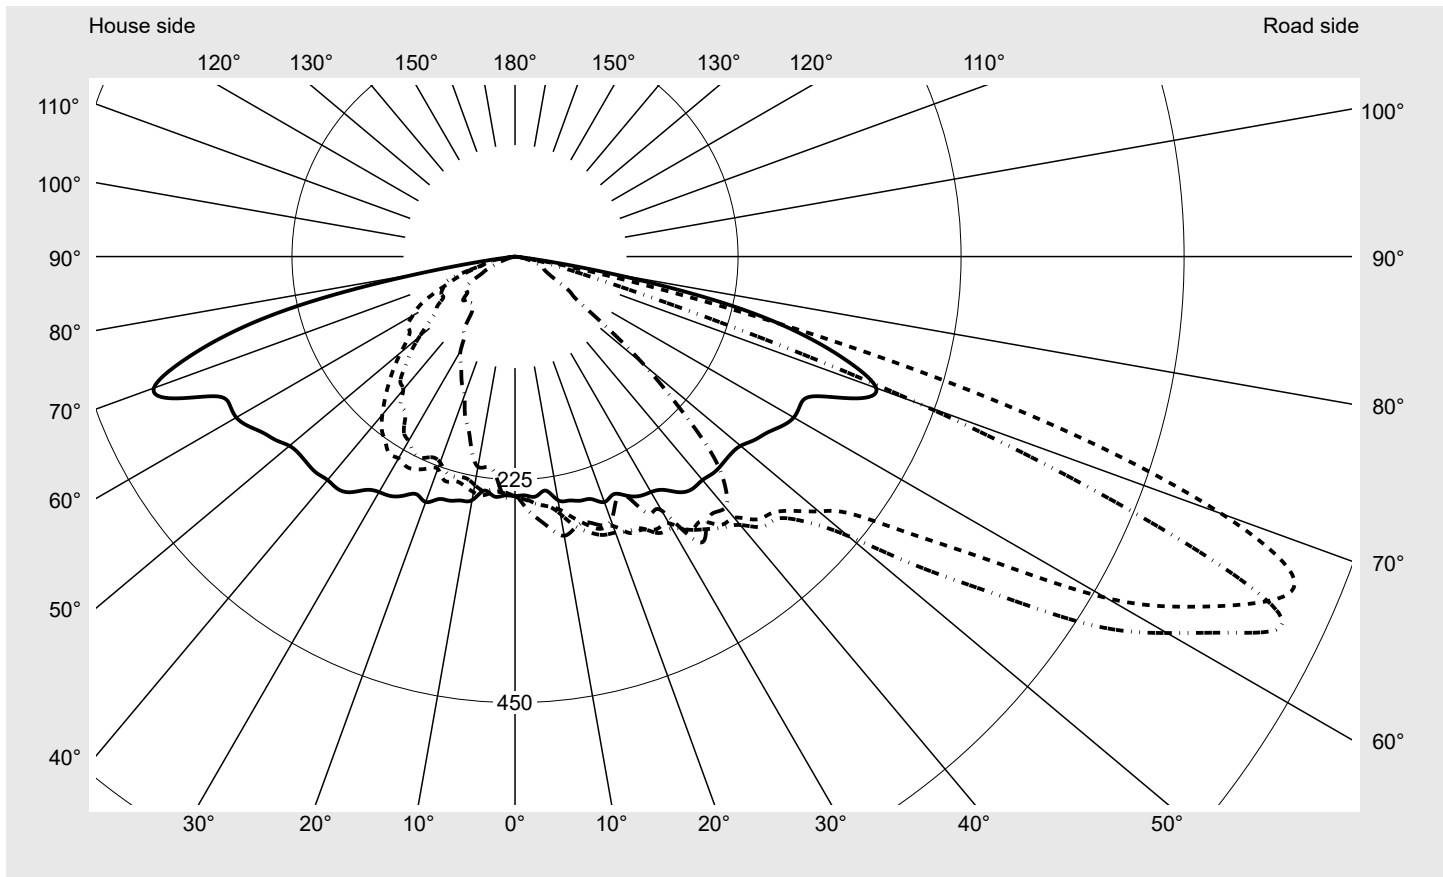

Photometric test report

Family
Streetlight 21 mini LED

Order number: 5XE2C43S08GB
EAN: 4058352725023

LP number
59081_750

Version post-top or side-entry mounting, Smart Interface up
Optic asymmetric, wide distribution (ST0.8a)
Cover toughened safety glass
Lamps LED 4000 K | CRI ≥ 70
Controlgear EVG-Smart Interface
Rated values Net luminous flux = 6180 lm
Power consumption = 40.4 W
Luminous efficacy = 153 lm/W

serial
documentation
18.07.2022

siteco

Luminous intensity in cd/klm

C180-0

C200-20

C205-25

C270-90

Imax: 851 cd/klm

Luminaire output ratios

Eta	100.0%
Eta 0° - 90°	100.0%
Eta 90° - 180°	0.0%

Luminous intensity class acc. to EN13201-2

Class:	G3
Imax 70°	826.1
Imax 80°	99.6
Imax 90°	0.0
Imax >90°	0.0
Imax >95°	0.0

Measurement conditions

DIN EN 13032 and DIN 5032

Photometric test report

Family Streetlight 21 mini LED	Order number: 5XE2C43S08GB EAN: 4058352725023	LP number 59081_750
--	--	-------------------------------

Envelope curve in cd/klm **KMK 67.5°** **KMK 65°** **KMK 62.5°** **KMK 60°** **siteco**