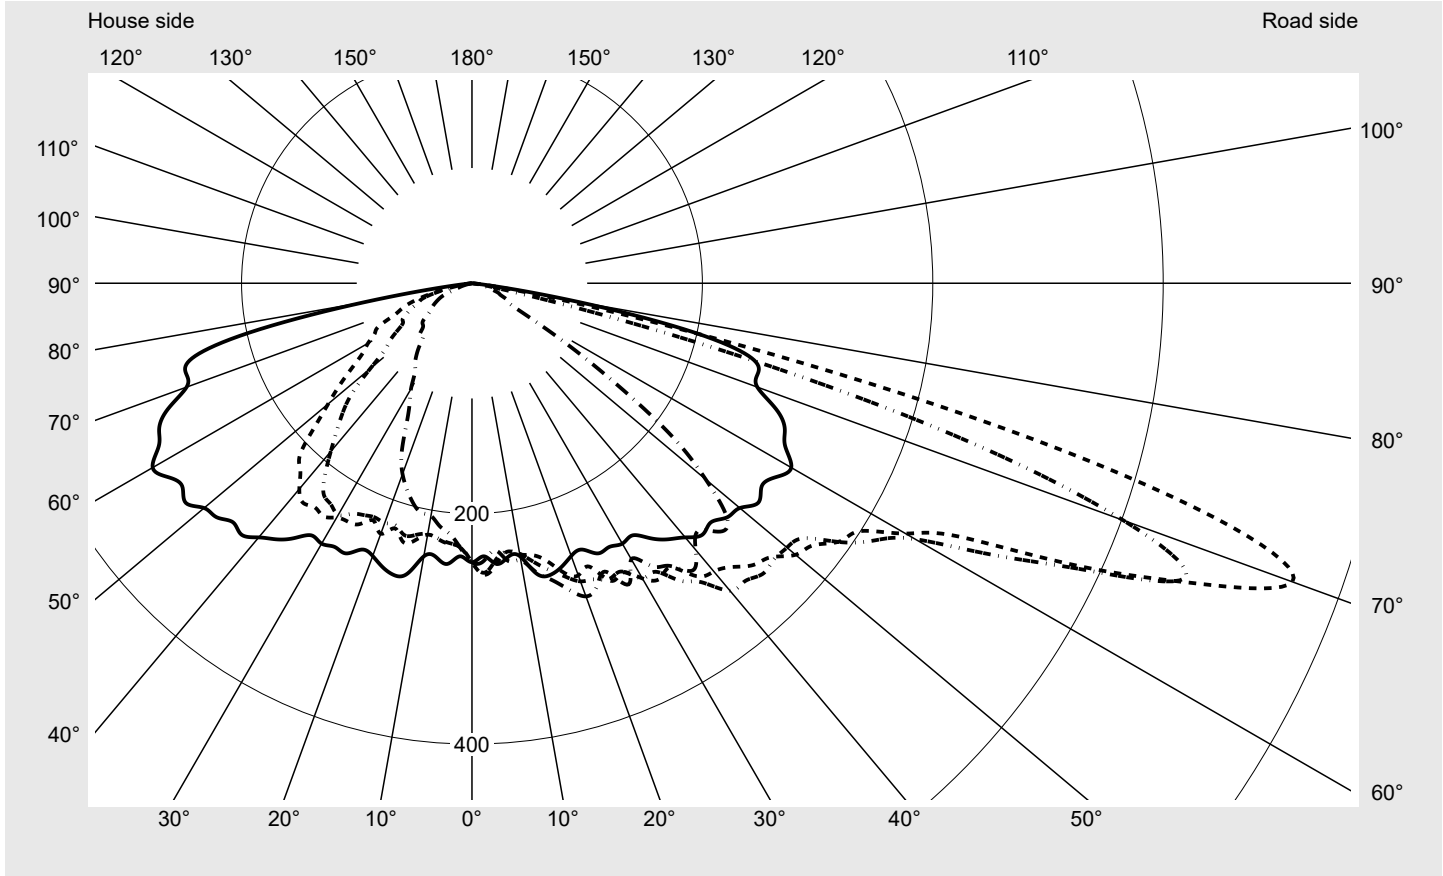

Photometric test report

Family Streetlight 21 mini LED	Order number: 5XE2D33S08GB EAN: 4058352681657	LP number 59076_775
	Version post-top or side-entry mounting, Smart Interface up Optic asymmetric, wide distribution (ST1.0a) Cover toughened safety glass Lamps LED 3000 K CRI ≥ 70 Controlgear EVG-Smart Interface Rated values Net luminous flux = 5940 lm Power consumption = 40.4 W Luminous efficacy = 147 lm/W	serial documentation 18.07.2022

Luminous intensity in cd/klm C180-0 C205-25 C210-30 C270-90 **Imax: 758 cd/klm**

Luminaire output ratios	
Eta	100.0%
Eta 0° - 90°	100.0%
Eta 90° - 180°	0.0%
Measurement conditions	
DIN EN 13032 and DIN 5032	

Luminous intensity class acc. to EN13201-2	
Class:	G3
Imax 70°	757.8
Imax 80°	95.1
Imax 90°	0.0
Imax >90°	0.0
Imax >95°	0.0

Photometric test report

Family Streetlight 21 mini LED	Order number: 5XE2D33S08GB EAN: 4058352681657	LP number 59076_775
--	--	-------------------------------

Envelope curve in cd/klm **KMK 70°** **KMK 67.5°** **KMK 65°** **KMK 62.5°** **siteco**

Photometric test report

Family Streetlight 21 mini LED	Order number: 5XE2D33S08GB EAN: 4058352681657	LP number 59076_775
---	--	--------------------------------------