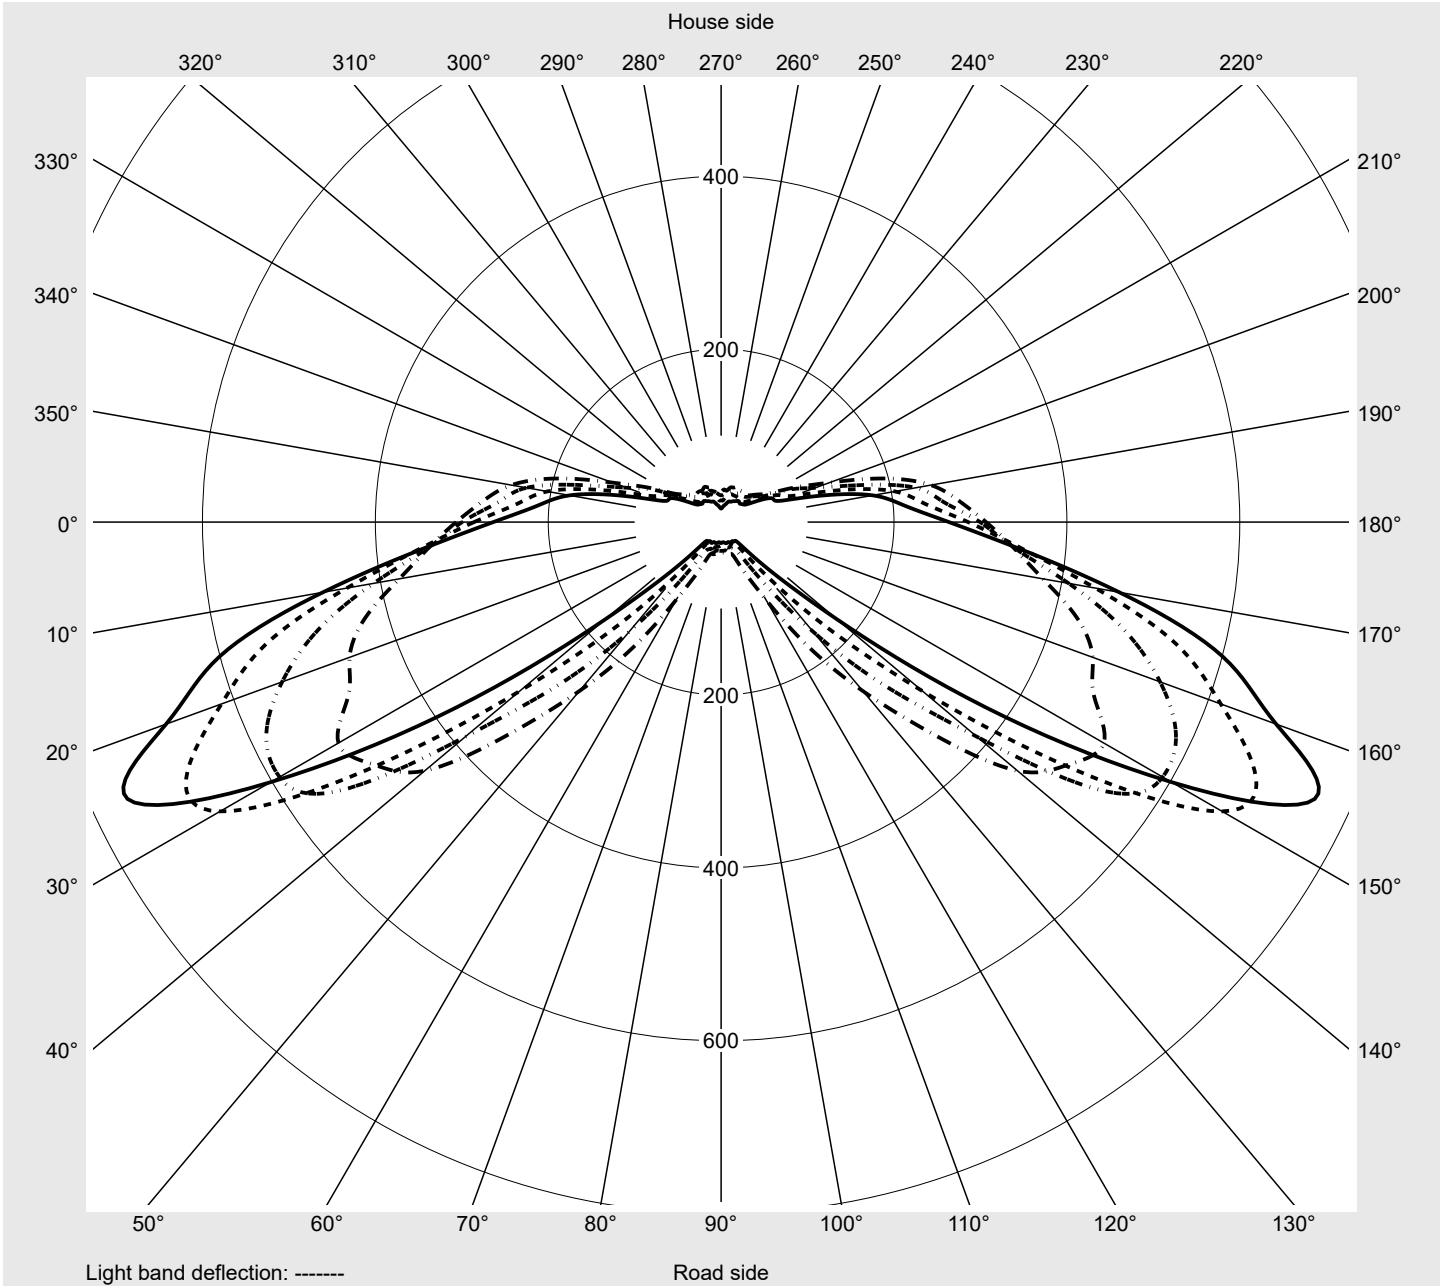

Photometric test report

Family Streetlight 21 mini LED	Order number: 5XE2D33S08GB EAN: 4058352681657	LP number 59076_775
	Version post-top or side-entry mounting, Smart Interface up Optic asymmetric, wide distribution (ST1.0a) Cover toughened safety glass Lamps LED 3000 K CRI ≥ 70 Controlgear EVG-Smart Interface Rated values Net luminous flux = 5940 lm Power consumption = 40.4 W Luminous efficacy = 147 lm/W	serial documentation 18.07.2022

Luminous intensity in cd/klm C180-0 C205-25 C210-30 C270-90 **Imax: 758 cd/klm**

Luminaire output ratios	
Eta	100.0%
Eta 0° - 90°	100.0%
Eta 90° - 180°	0.0%
Measurement conditions	
DIN EN 13032 and DIN 5032	

Luminous intensity class acc. to EN13201-2	
Class:	G3
Imax 70°	757.8
Imax 80°	95.1
Imax 90°	0.0
Imax >90°	0.0
Imax >95°	0.0

Photometric test report

Family Streetlight 21 mini LED	Order number: 5XE2D33S08GB EAN: 4058352681657	LP number 59076_775
--	--	-------------------------------

Envelope curve in cd/klm **KMK 70°** **KMK 67.5°** **KMK 65°** **KMK 62.5°** **siteco**

Photometric test report

Family Streetlight 21 mini LED	Order number: 5XE2D33S08GB EAN: 4058352681657	LP number 59076_775
---	--	--------------------------------------