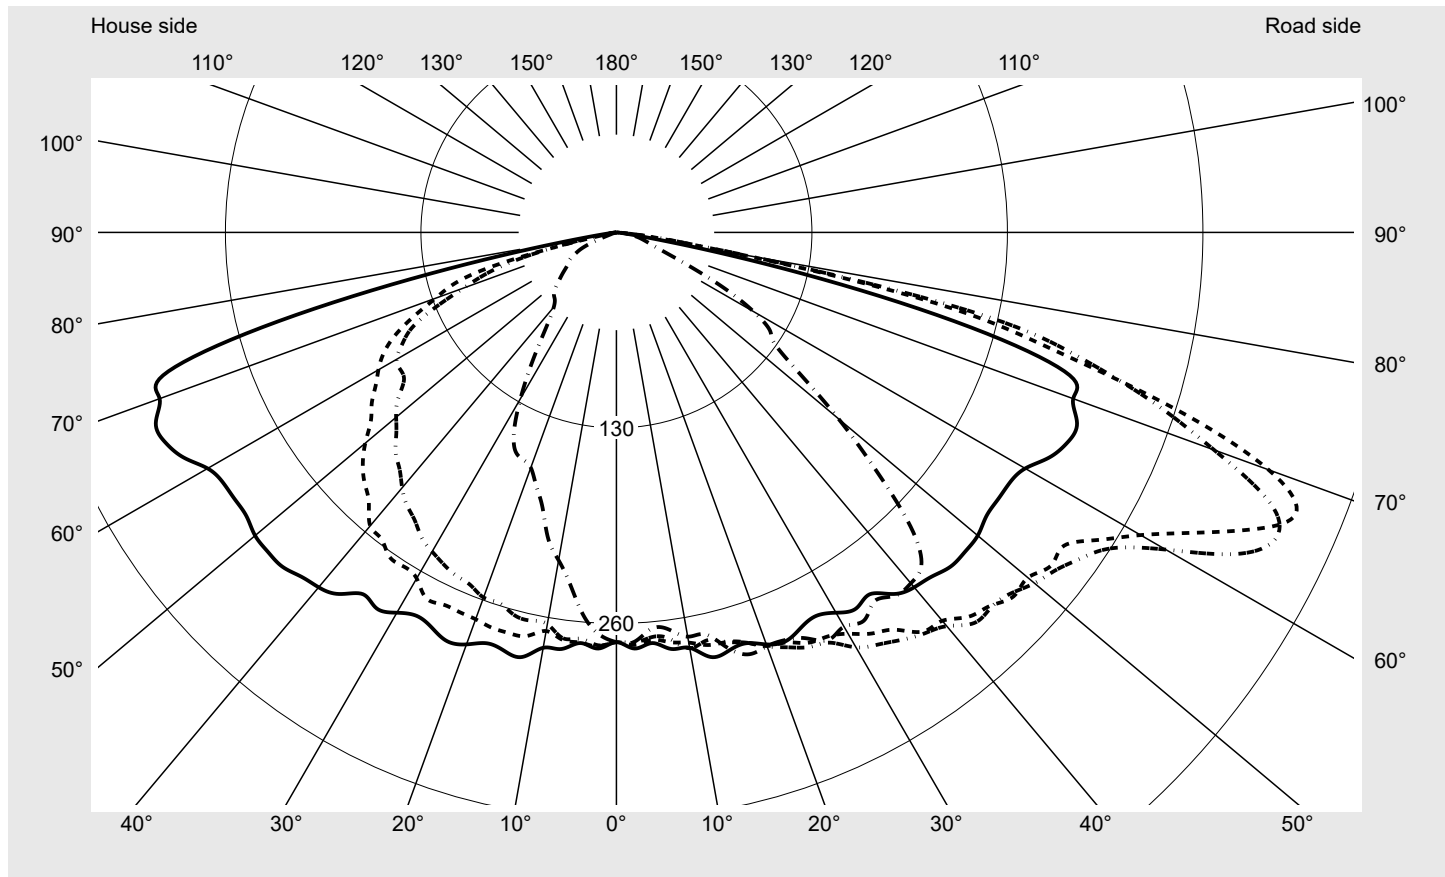

Photometric test report

Family
Streetlight 21 mini LED

Order number: 5XE2D41G08JB
EAN: 4058352725184

LP number
59078_45

Version	post-top or side-entry mounting
Optic	asymmetric, wide distribution (ST1.0a G)
Cover	toughened safety glass
Lamps	LED 4000 K CRI ≥ 70
Controlgear	ECG SITECO iQ
Rated values	Net luminous flux = 11290 lm Power consumption = 71.6 W Luminous efficacy = 157.7 lm/W

serial
documentation
23.08.2022

siteco

Luminous intensity in cd/klm

C180-0

C195-15

C200-20

C270-90

Imax: 489 cd/klm

Luminaire output ratios

Eta	100.0%
Eta 0° - 90°	100.0%
Eta 90° - 180°	0.0%

Luminous intensity class acc. to EN13201-2

Class:	G4
Imax 70°	461.5
Imax 80°	96.1
Imax 90°	0.0
Imax >90°	0.0
Imax >95°	0.0

Measurement conditions

DIN EN 13032 and DIN 5032

Photometric test report

Family Streetlight 21 mini LED	Order number: 5XE2D41G08JB EAN: 4058352725184	LP number 59078_45
--	--	------------------------------

Envelope curve in cd/klm **KMK 67.5°** **KMK 65°** **KMK 62.5°** **KMK 60°** **siteco**