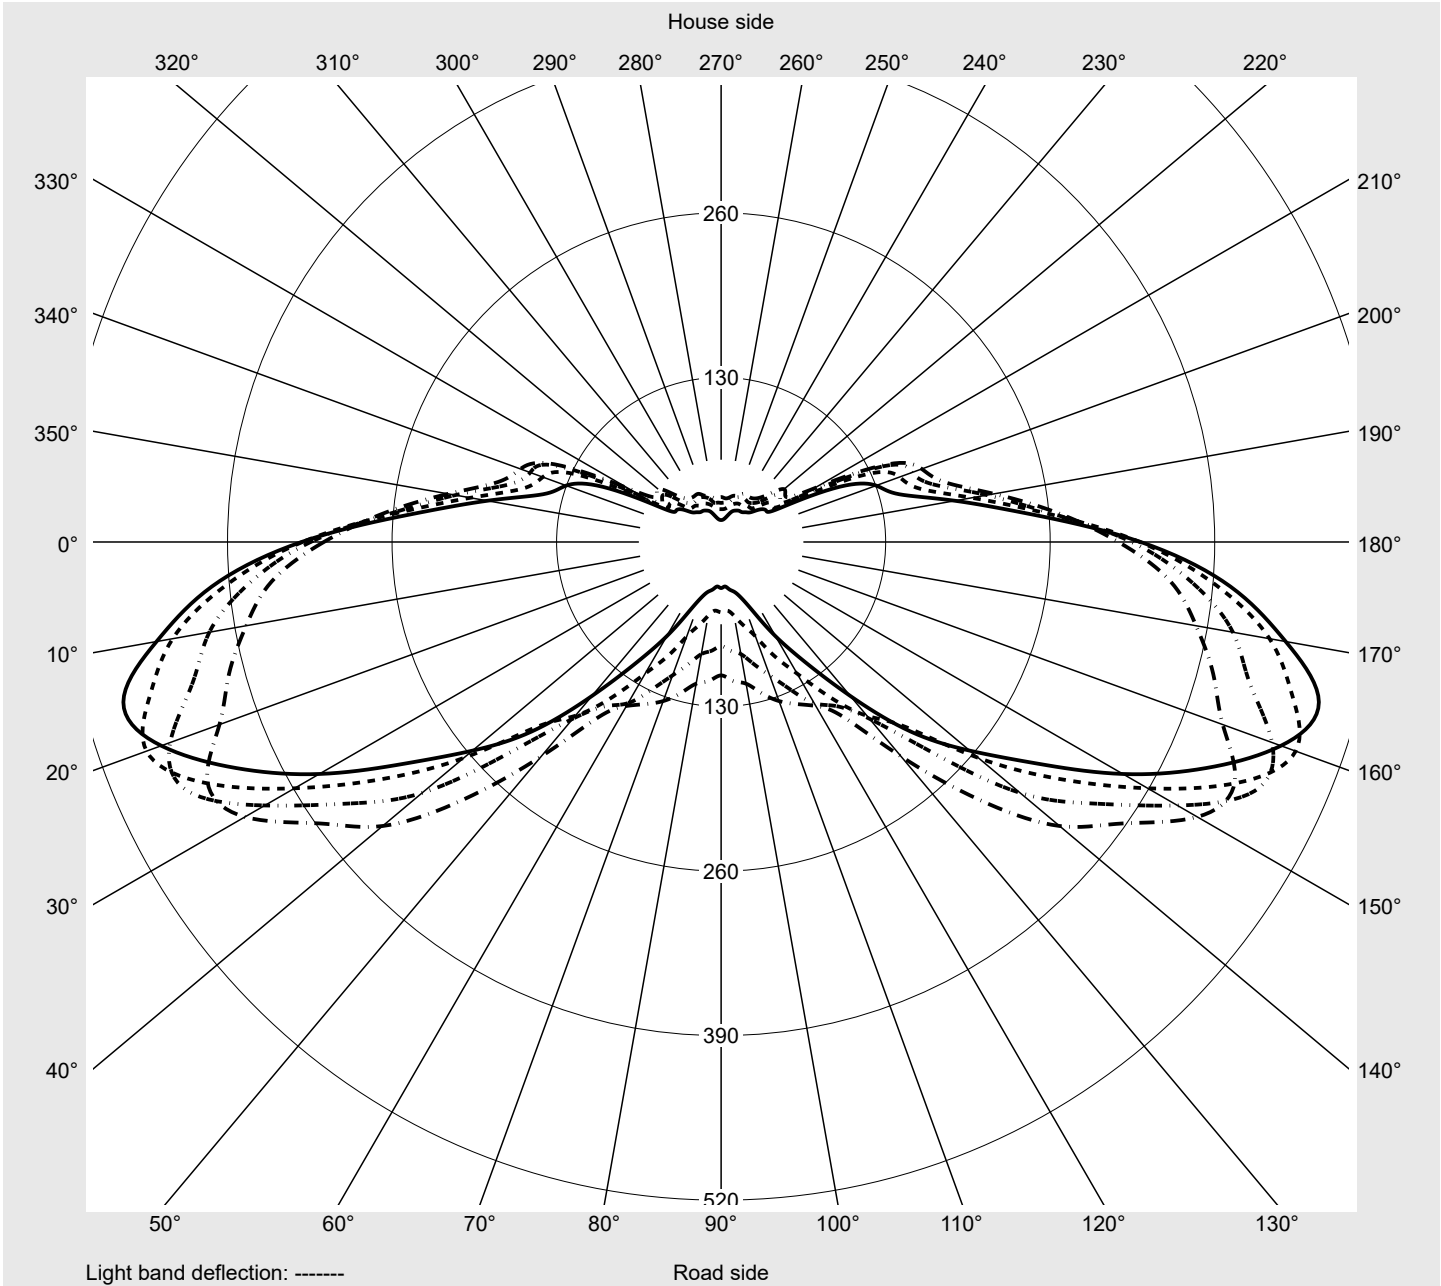

Photometric test report

Family
Streetlight 21 mini LED

Order number: 5XE2D41G08JB
EAN: 4058352725184

LP number
59078_45

Version	post-top or side-entry mounting
Optic	asymmetric, wide distribution (ST1.0a G)
Cover	toughened safety glass
Lamps	LED 4000 K CRI ≥ 70
Controlgear	ECG SITECO iQ
Rated values	Net luminous flux = 11290 lm Power consumption = 71.6 W Luminous efficacy = 157.7 lm/W

Luminaire output ratios

Eta	100.0%
Eta 0° - 90°	100.0%
Eta 90° - 180°	0.0%

Luminous intensity class acc. to EN13201-2

Class:	G4
Imax 70°	461.5
Imax 80°	96.1
Imax 90°	0.0
Imax >90°	0.0
Imax >95°	0.0

Measurement conditions

DIN EN 13032 and DIN 5032

Photometric test report

Family Streetlight 21 mini LED	Order number: 5XE2D41G08JB EAN: 4058352725184	LP number 59078_45
--	--	------------------------------

Envelope curve in cd/klm **KMK 67.5°** **KMK 65°** **KMK 62.5°** **KMK 60°** **siteco**