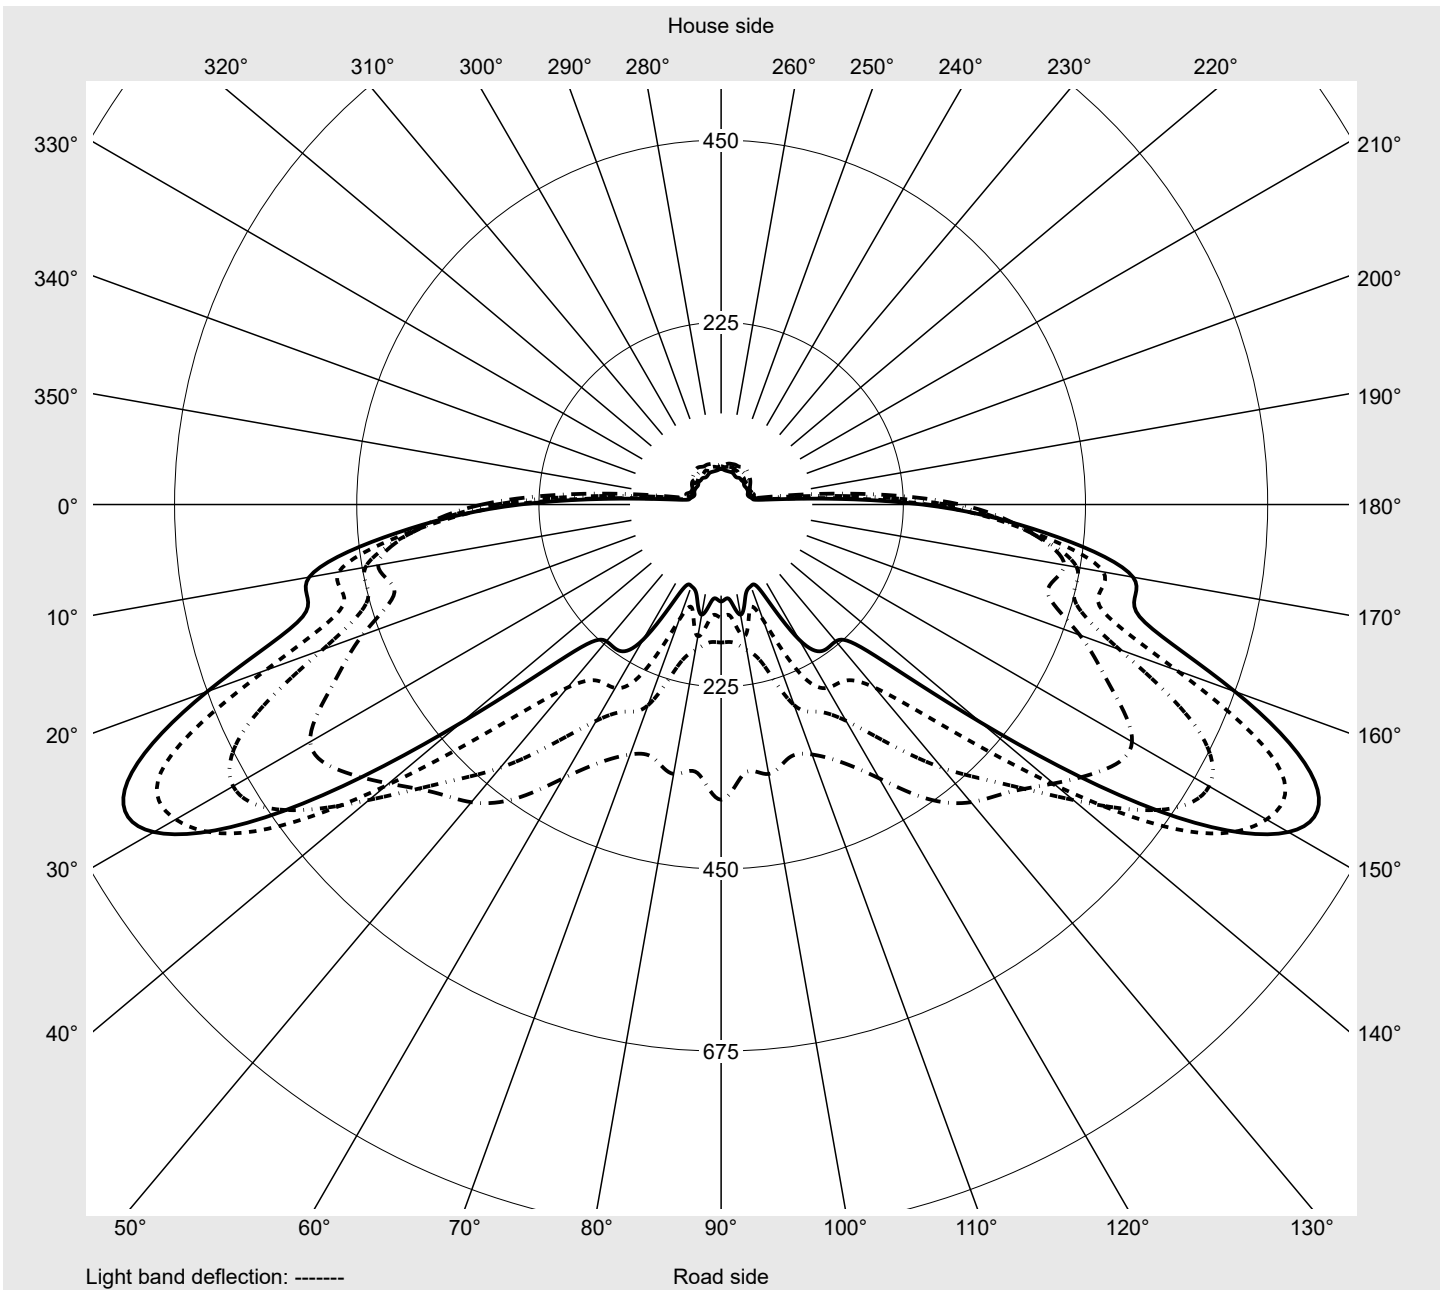

Photometric test report

Family
Streetlight 21 mini LED

Order number: 5XE2E21G08HB
EAN: 4058352725337

LP number
59077_850

Version	post-top or side-entry mounting
Optic	asymmetric, wide distribution (STW1.0a)
Cover	toughened safety glass
Lamps	LED 2200 K CRI ≥ 70
Controlgear	ECG SITECO iQ
Rated values	Net luminous flux = 7830 lm Power consumption = 70.9 W Luminous efficacy = 110.4 lm/W

Luminaire output ratios

Eta	100.0%
Eta 0° - 90°	100.0%
Eta 90° - 180°	0.0%

Luminous intensity class acc. to EN13201-2

Class:	G4
Imax 70°	498.7
Imax 80°	32.8
Imax 90°	0.0
Imax >90°	0.0
Imax >95°	0.0

Measurement conditions

DIN EN 13032 and DIN 5032

Photometric test report

Family Streetlight 21 mini LED	Order number: 5XE2E21G08HB EAN: 4058352725337	LP number 59077_850
--	--	--------------------------------------

Envelope curve in cd/klm **KMK 62.5°** **KMK 60°** **KMK 57.5°** **KMK 55°** **siteco**