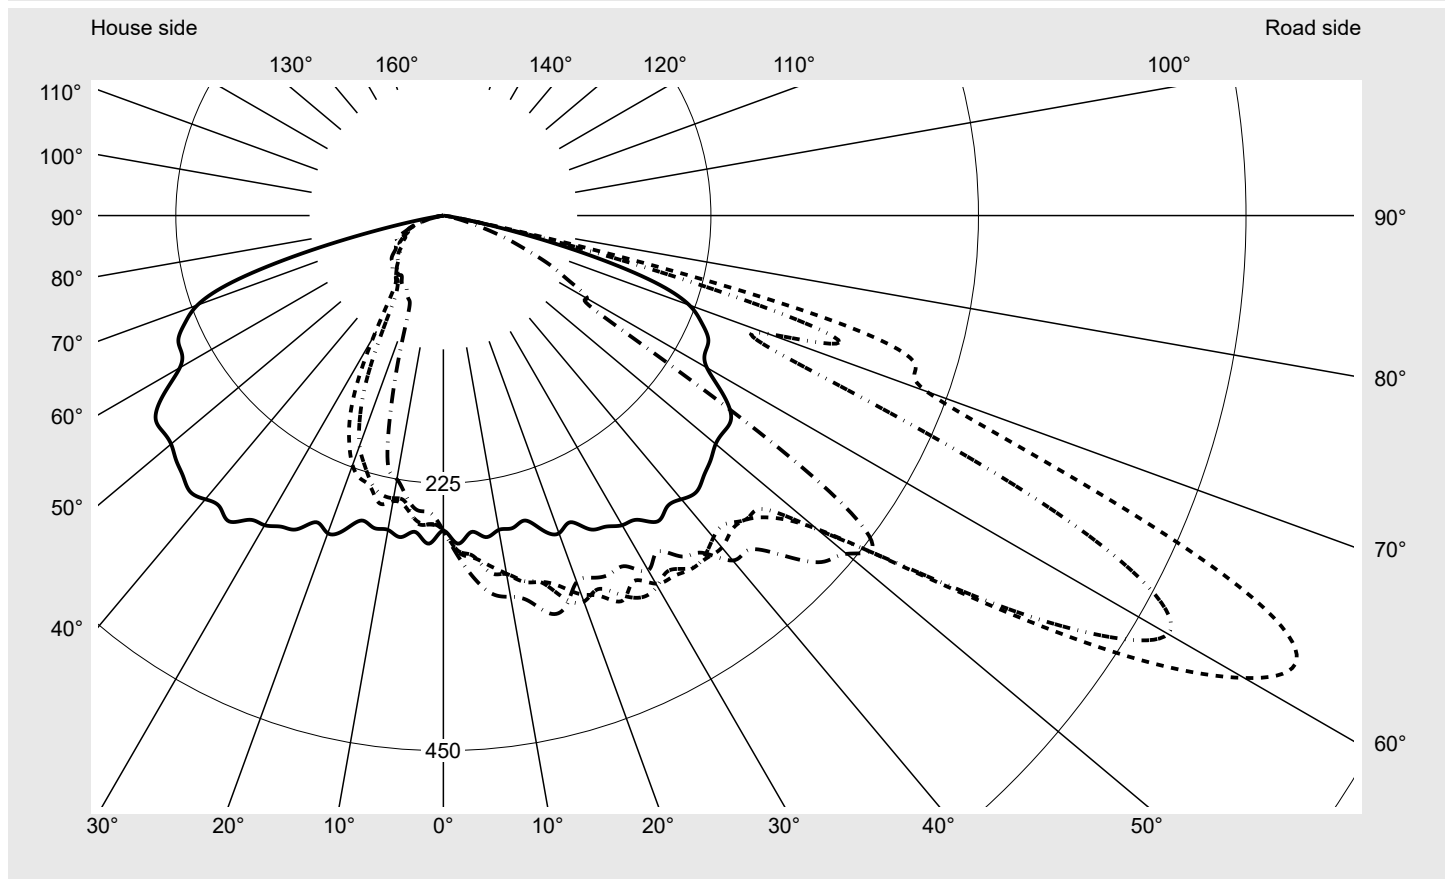

Photometric test report

Family
Streetlight 21 mini LED

Order number: 5XE2E21G08HB
EAN: 4058352725337

LP number
59077_850

Version	post-top or side-entry mounting
Optic	asymmetric, wide distribution (STW1.0a)
Cover	toughened safety glass
Lamps	LED 2200 K CRI ≥ 70
Controlgear	ECG SITECO iQ
Rated values	Net luminous flux = 7830 lm Power consumption = 70.9 W Luminous efficacy = 110.4 lm/W

Luminaire output ratios

Eta	100.0%
Eta 0° - 90°	100.0%
Eta 90° - 180°	0.0%

Luminous intensity class acc. to EN13201-2

Class:	G4
Imax 70°	498.7
Imax 80°	32.8
Imax 90°	0.0
Imax >90°	0.0
Imax >95°	0.0

Measurement conditions

DIN EN 13032 and DIN 5032

Photometric test report

Family Streetlight 21 mini LED	Order number: 5XE2E21G08HB EAN: 4058352725337	LP number 59077_850
--	--	--------------------------------------

Envelope curve in cd/klm **KMK 62.5°** **KMK 60°** **KMK 57.5°** **KMK 55°** **siteco**