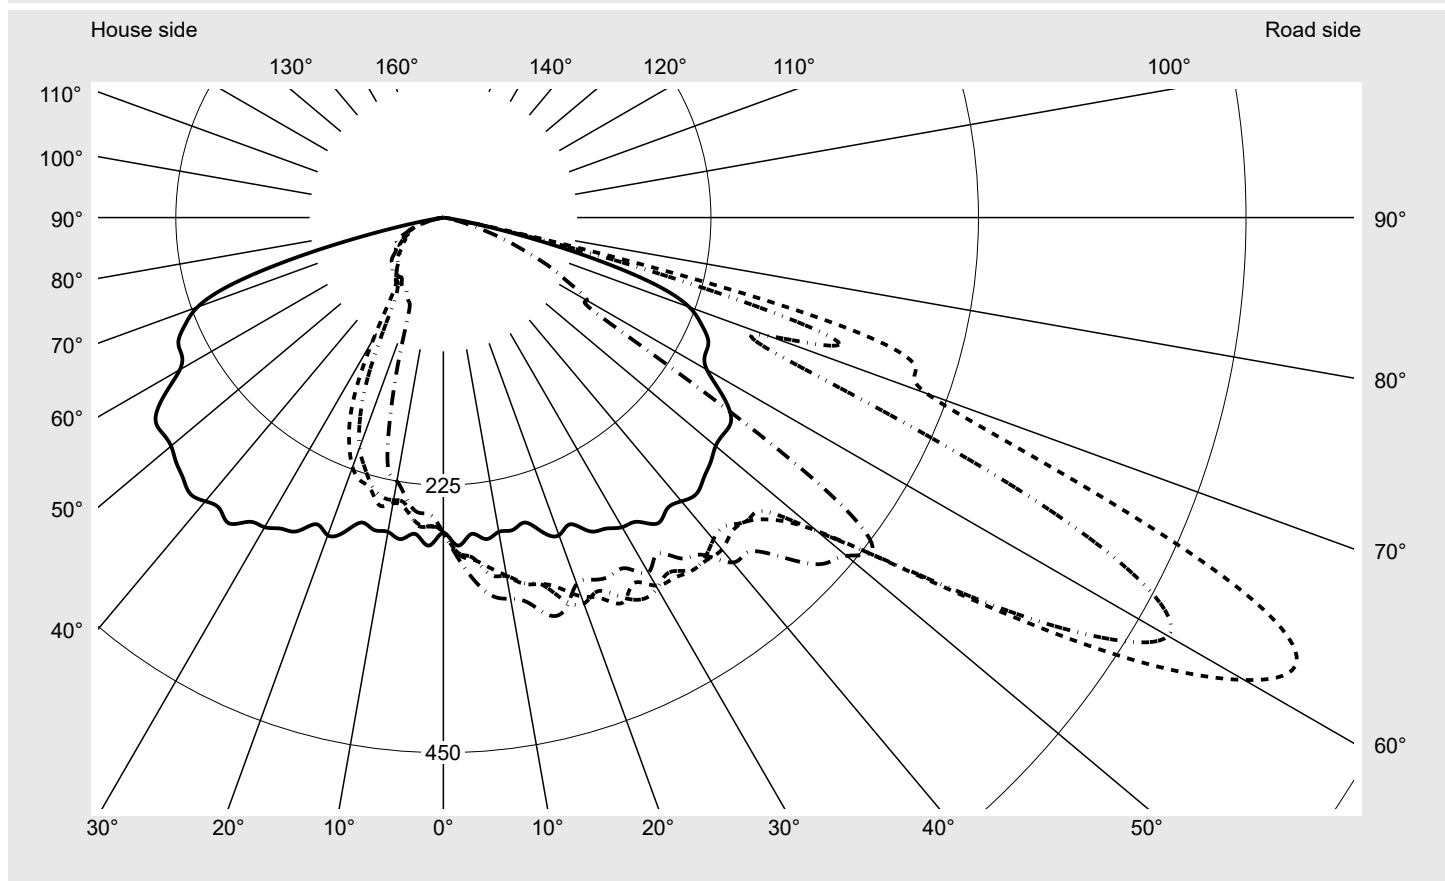

Photometric test report

Family
Streetlight 21 mini LED

Order number: 5XE2E31D08GB
EAN: 4058352725351

LP number
59077_669

Version	post-top or side-entry mounting
Optic	asymmetric, wide distribution (STW1.0a)
Cover	toughened safety glass
Lamps	LED 3000 K CRI ≥ 70
Controlgear	ECG SITECO iQ
Rated values	Net luminous flux = 5680 lm Power consumption = 37.1 W Luminous efficacy = 153.1 lm/W

Luminaire output ratios

Eta	100.0%
Eta 0° - 90°	100.0%
Eta 90° - 180°	0.0%

Luminous intensity class acc. to EN13201-2

Class:	G4
Imax 70°	498.7
Imax 80°	32.8
Imax 90°	0.0
Imax >90°	0.0
Imax >95°	0.0

Measurement conditions

DIN EN 13032 and DIN 5032

Photometric test report

Family Streetlight 21 mini LED	Order number: 5XE2E31D08GB EAN: 4058352725351	LP number 59077_669
--	--	-------------------------------

Envelope curve in cd/klm **KMK 62.5°** **KMK 60°** **KMK 57.5°** **KMK 55°** **siteco**