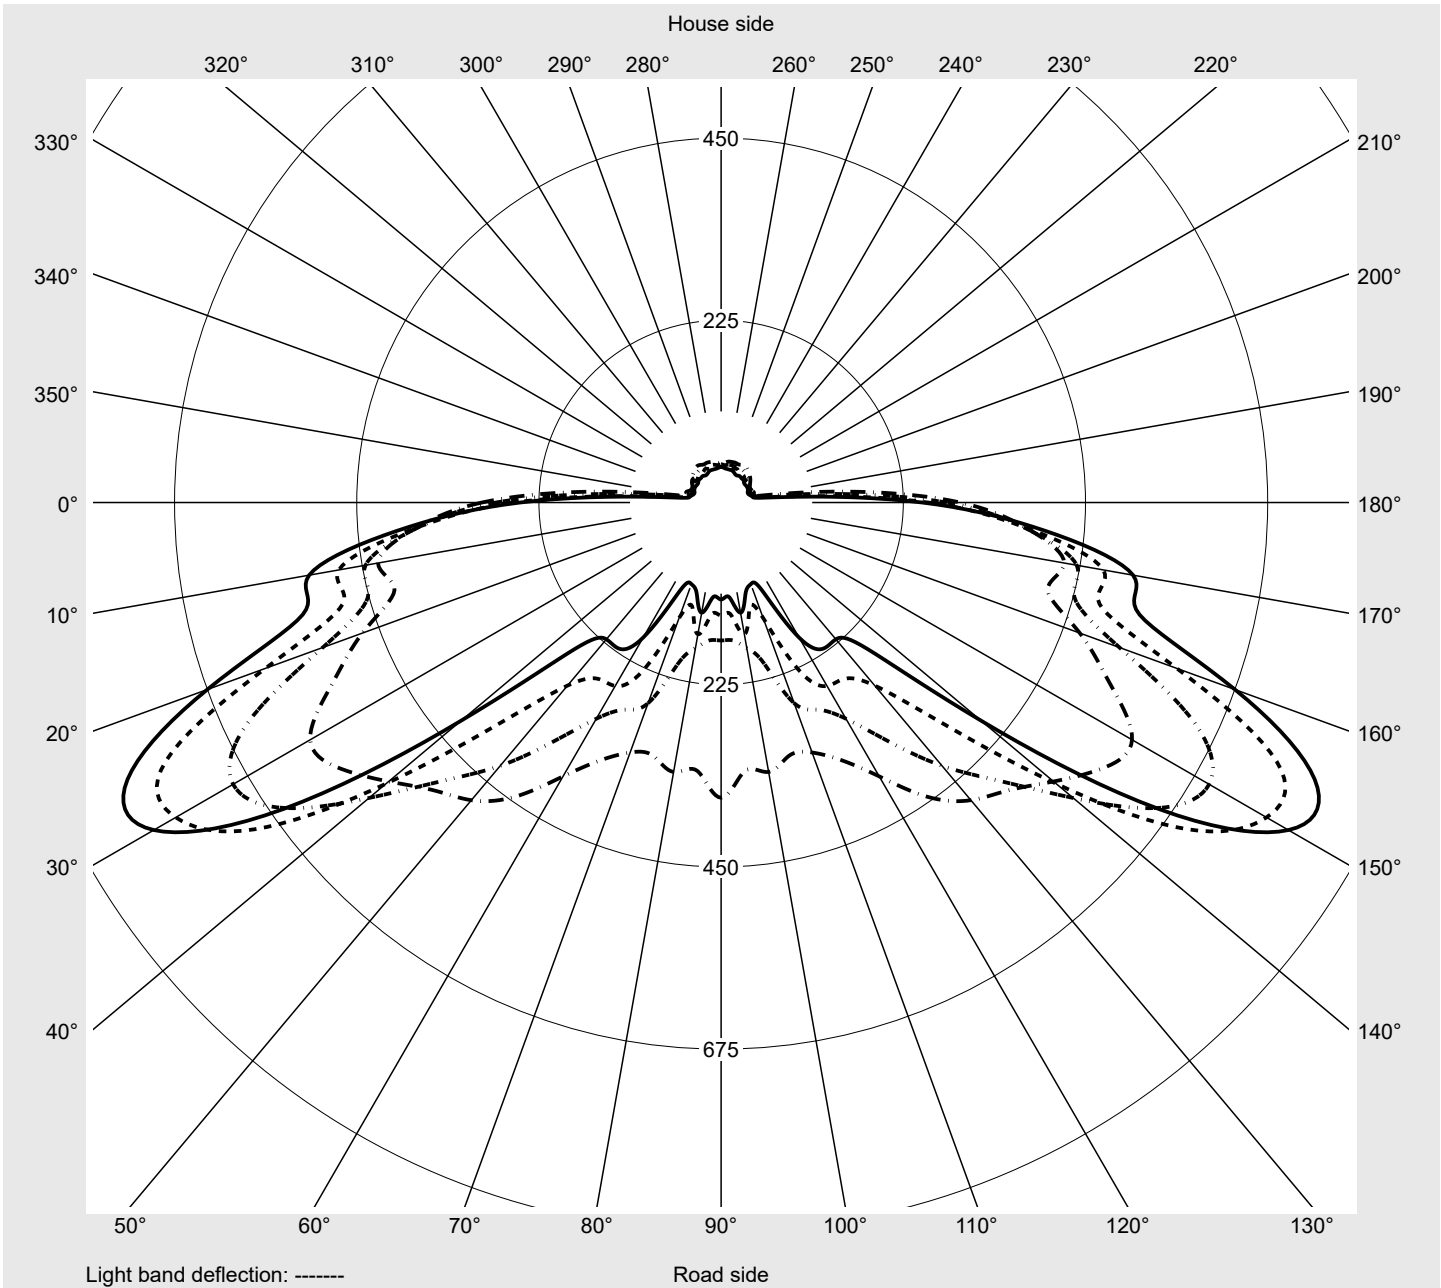

Photometric test report

Family
Streetlight 21 mini LED

Order number: 5XE2E31D08GB
EAN: 4058352725351

LP number
59077_669

Version	post-top or side-entry mounting
Optic	asymmetric, wide distribution (STW1.0a)
Cover	toughened safety glass
Lamps	LED 3000 K CRI ≥ 70
Controlgear	ECG SITECO iQ
Rated values	Net luminous flux = 5680 lm Power consumption = 37.1 W Luminous efficacy = 153.1 lm/W

Luminaire output ratios

Eta	100.0%
Eta 0° - 90°	100.0%
Eta 90° - 180°	0.0%

Luminous intensity class acc. to EN13201-2

Class:	G4
Imax 70°	498.7
Imax 80°	32.8
Imax 90°	0.0
Imax >90°	0.0
Imax >95°	0.0

Measurement conditions

DIN EN 13032 and DIN 5032

Photometric test report

Family Streetlight 21 mini LED	Order number: 5XE2E31D08GB EAN: 4058352725351	LP number 59077_669
--	--	-------------------------------

Envelope curve in cd/klm **KMK 62.5°** **KMK 60°** **KMK 57.5°** **KMK 55°** **siteco**