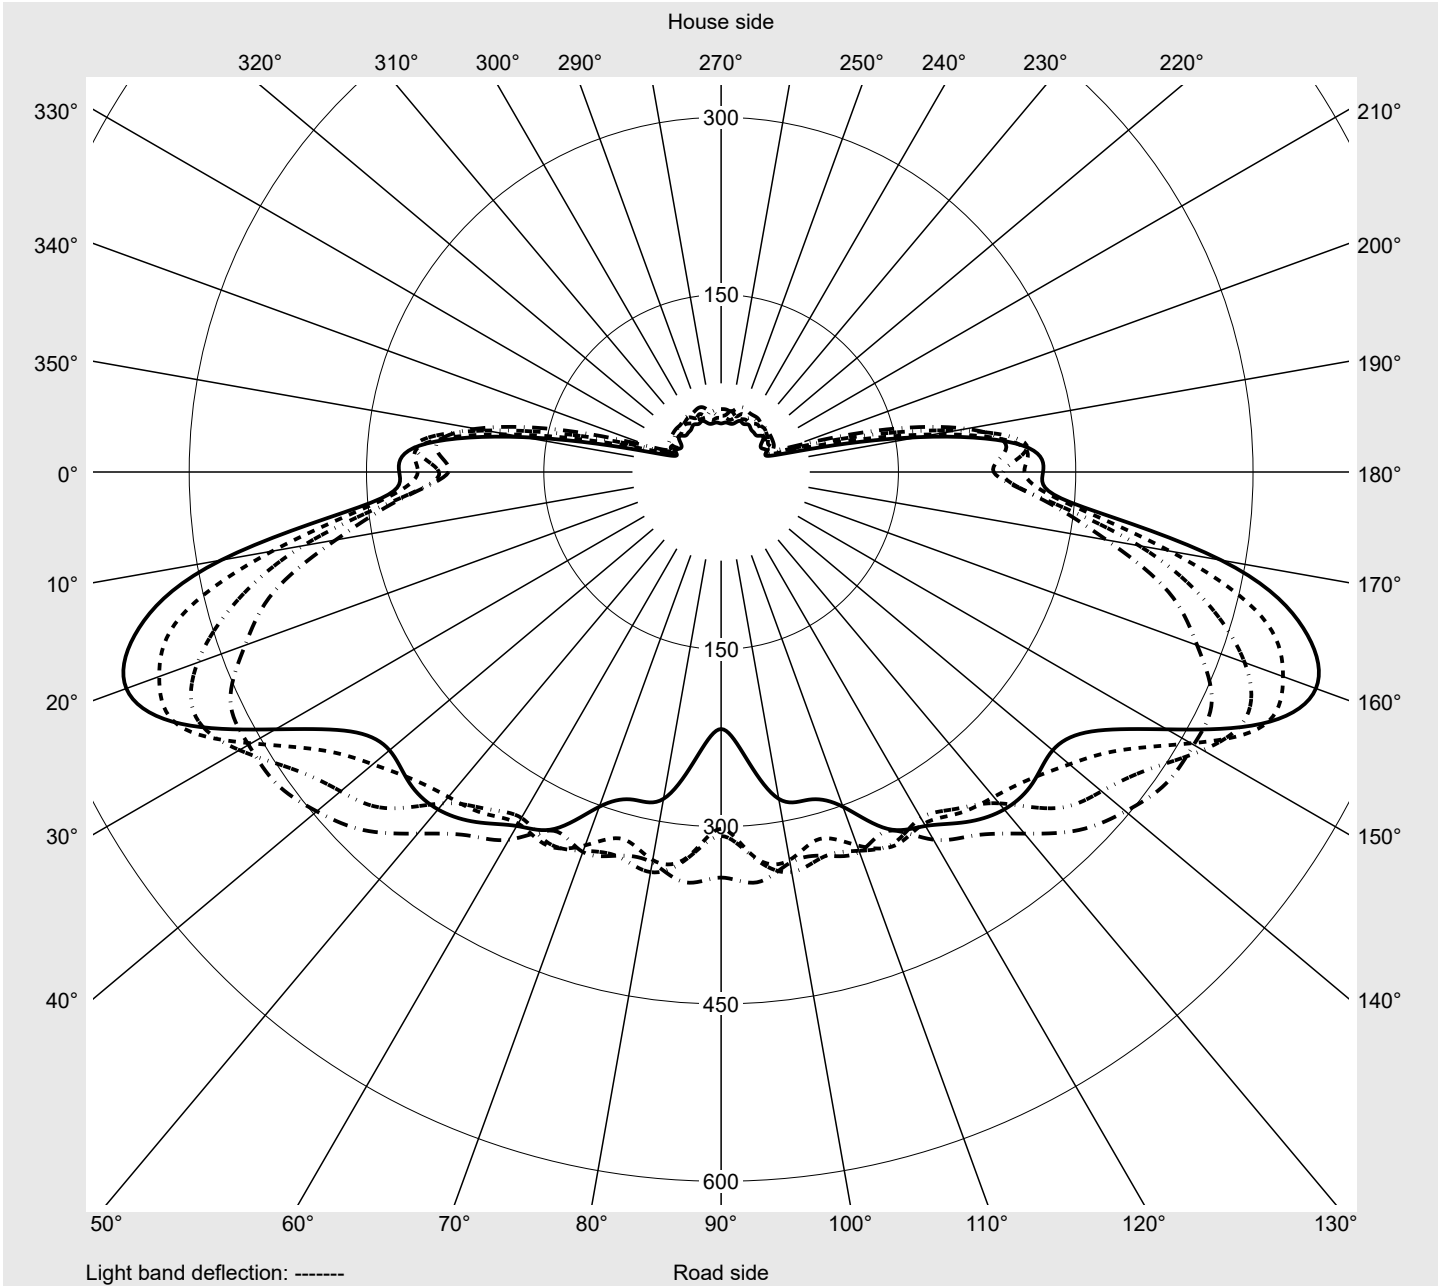

Photometric test report

Family Streetlight 21 mini LED	Order number: 5XE2E31G08JB EAN: 4058352725405	LP number 59079_41
	Version post-top or side-entry mounting Optic asymmetric, wide distribution (STW1.0a G) Cover toughened safety glass Lamps LED 3000 K CRI ≥ 70 Controlgear ECG SITECO iQ Rated values Net luminous flux = 10820 lm Power consumption = 71.6 W Luminous efficacy = 151.1 lm/W	serial documentation 23.08.2022

Luminous intensity in cd/klm C180-0 C200-20 C205-25 C270-90 **Imax: 535 cd/klm**

Luminaire output ratios	
Eta	100.0%
Eta 0° - 90°	100.0%
Eta 90° - 180°	0.0%
Measurement conditions	
DIN EN 13032 and DIN 5032	

Luminous intensity class acc. to EN13201-2	
Class:	G4
Imax 70°	486.3
Imax 80°	49.2
Imax 90°	0.0
Imax >90°	0.0
Imax >95°	0.0

Photometric test report

Family Streetlight 21 mini LED	Order number: 5XE2E31G08JB EAN: 4058352725405	LP number 59079_41
--	--	------------------------------

Envelope curve in cd/klm **KMK 57.5°** **KMK 55°** **KMK 52.5°** **KMK 50°** **siteco**

Photometric test report

Family Streetlight 21 mini LED	Order number: 5XE2E31G08JB EAN: 4058352725405	LP number 59079_41
Table of values for luminous intensities		Maximum luminous intensity
		siteco