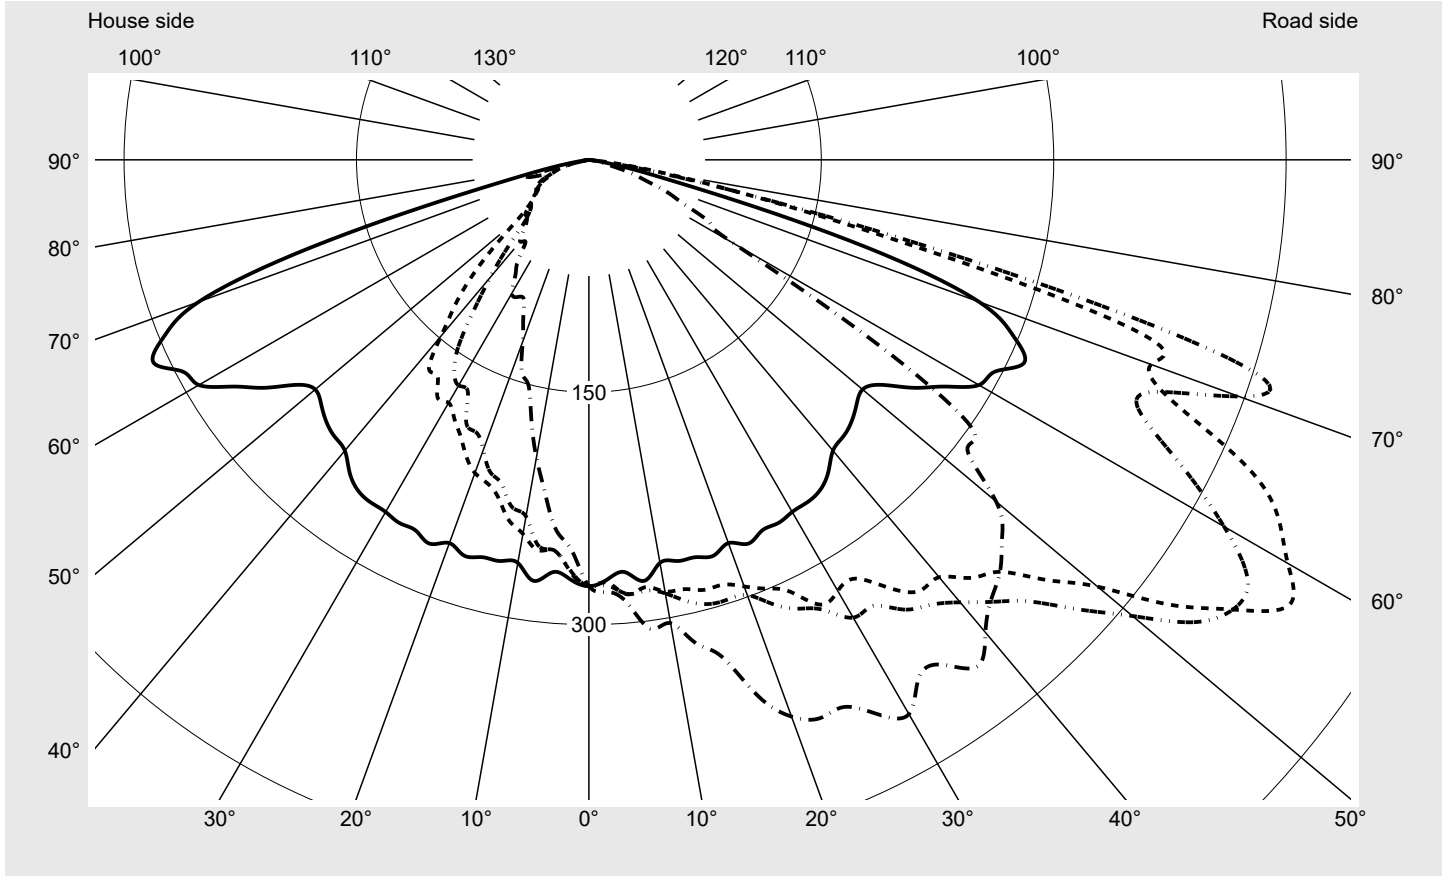

Photometric test report

Family Streetlight 21 mini LED	Order number: 5XE2E31G08JB EAN: 4058352725405	LP number 59079_41
	Version post-top or side-entry mounting Optic asymmetric, wide distribution (STW1.0a G) Cover toughened safety glass Lamps LED 3000 K CRI ≥ 70 Controlgear ECG SITECO iQ Rated values Net luminous flux = 10820 lm Power consumption = 71.6 W Luminous efficacy = 151.1 lm/W	serial documentation 23.08.2022

Luminous intensity in cd/klm C180-0 C200-20 C205-25 C270-90 **Imax: 535 cd/klm**

Luminaire output ratios	
Eta	100.0%
Eta 0° - 90°	100.0%
Eta 90° - 180°	0.0%
Measurement conditions	
DIN EN 13032 and DIN 5032	

Luminous intensity class acc. to EN13201-2	
Class:	G4
Imax 70°	486.3
Imax 80°	49.2
Imax 90°	0.0
Imax >90°	0.0
Imax >95°	0.0

Photometric test report

Family Streetlight 21 mini LED	Order number: 5XE2E31G08JB EAN: 4058352725405	LP number 59079_41
--	--	------------------------------

Envelope curve in cd/klm **KMK 57.5°** **KMK 55°** **KMK 52.5°** **KMK 50°** **siteco**

Photometric test report

Family Streetlight 21 mini LED	Order number: 5XE2E31G08JB EAN: 4058352725405	LP number 59079_41
Table of values for luminous intensities		Maximum luminous intensity
		siteco