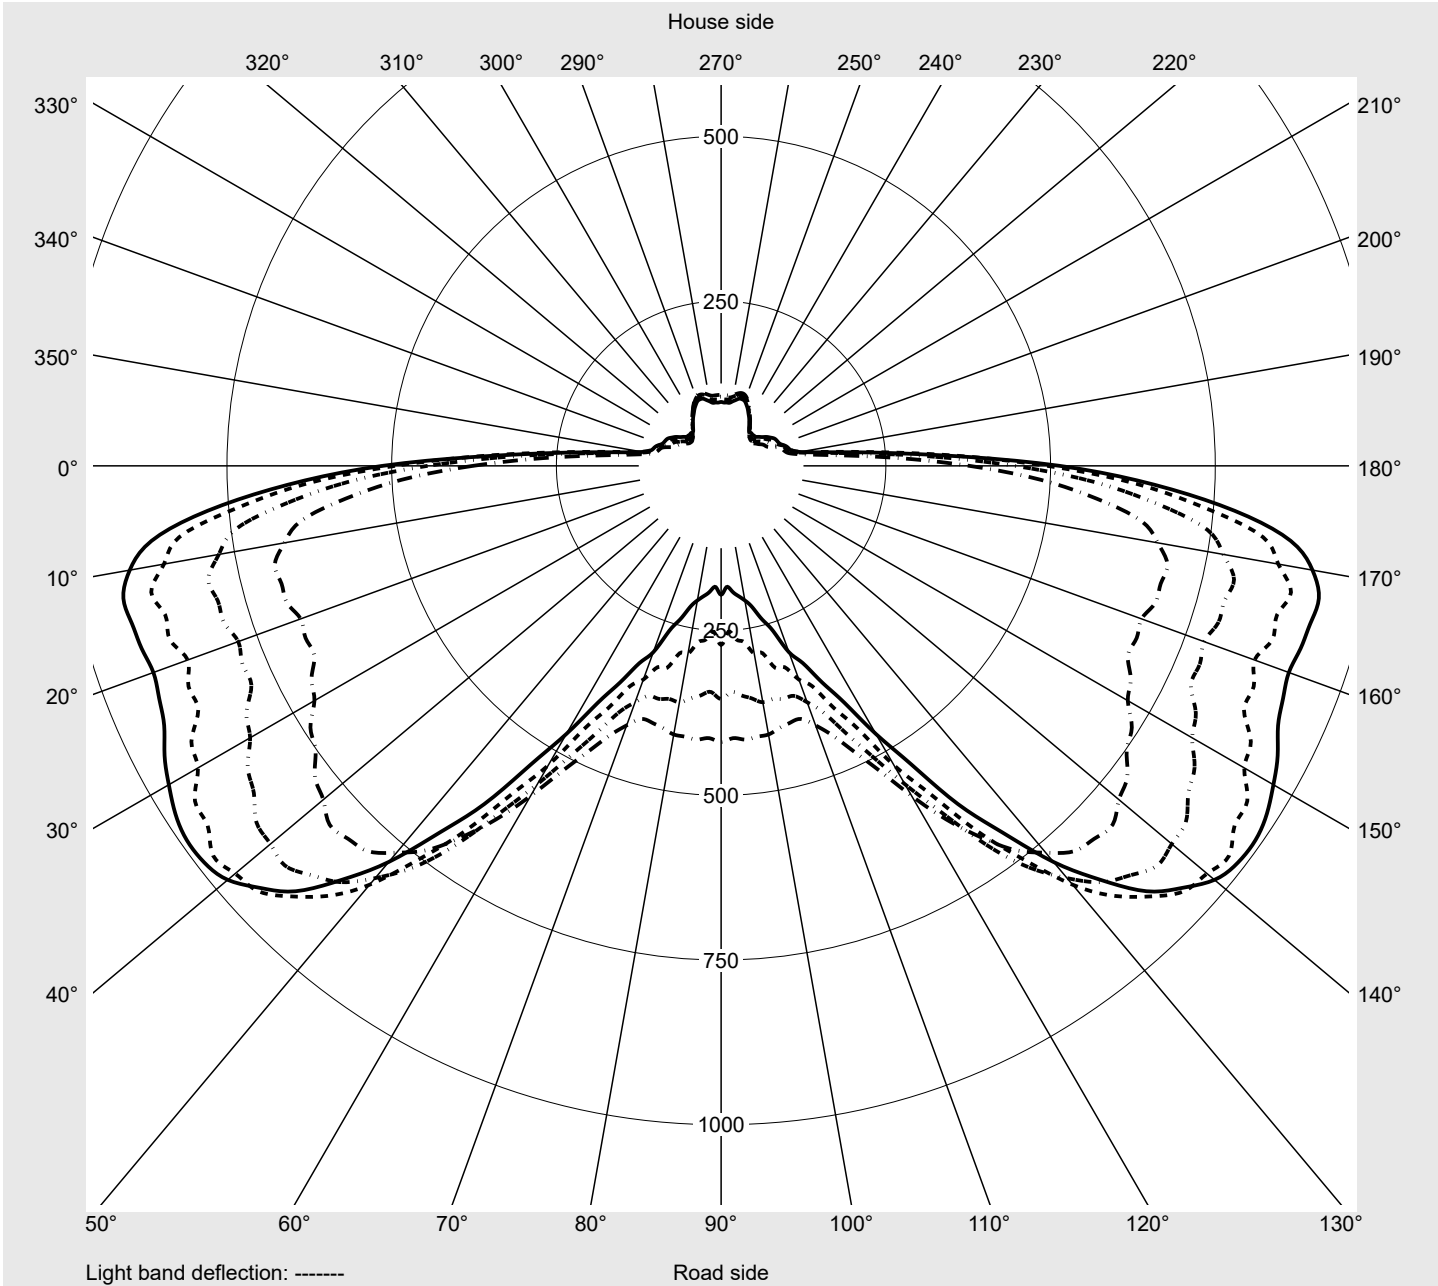

Photometric test report

Family
Streetlight 21 mini LED

Order number: 5XE2H33S08GB
EAN: 4058352725979

LP number
59066_512

Version post-top or side-entry mounting, Smart Interface up

Optic asymmetric distribution (PL52)

Cover toughened safety glass

Lamps LED 3000 K | CRI ≥ 70

Controlgear EVG-Smart Interface

Rated values Net luminous flux = 5840 lm
Power consumption = 40.4 W
Luminous efficacy = 144.6 lm/W

serial
documentation
18.07.2022

Eta	100.0%
Eta 0° - 90°	100.0%
Eta 90° - 180°	0.0%

Luminous intensity class acc. to EN13201-2

Class:	G3
Imax 70°	685.4
Imax 80°	32.5
Imax 90°	0.0
Imax >90°	0.0
Imax >95°	0.0

Measurement conditions

DIN EN 13032 and DIN 5032

Photometric test report

Family Streetlight 21 mini LED	Order number: 5XE2H33S08GB EAN: 4058352725979	LP number 59066_512
--	--	-------------------------------

Envelope curve in cd/klm **KMK 66°** **KMK 65°** **KMK 64°** **KMK 63°** **siteco**