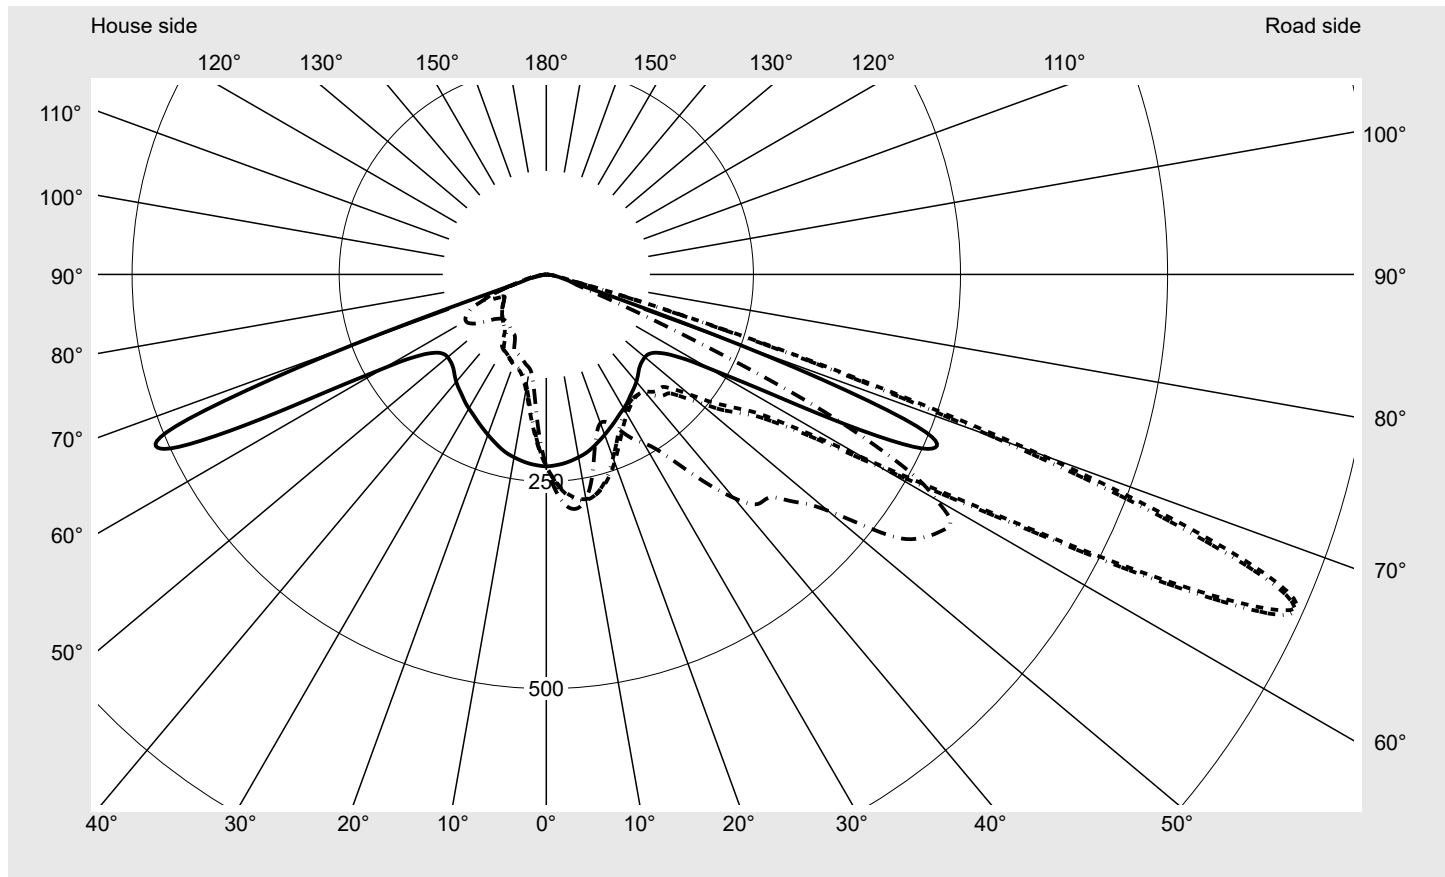

Cover toughened safety glass

Lamps LED 3000 K | CRI ≥ 70

Controlgear EVG-Smart Interface

Rated values Net luminous flux = 5840 lm
Power consumption = 40.4 W
Luminous efficacy = 144.6 lm/W

serial
documentation
18.07.2022

siteco

Luminous intensity in cd/klm

C180-0

C215-35

C217,5-37,5

C270-90

Imax: 990 cd/klm

Luminaire output ratios

Eta	100.0%
Eta 0° - 90°	100.0%
Eta 90° - 180°	0.0%

Luminous intensity class acc. to EN13201-2

Class:	G3
Imax 70°	685.4
Imax 80°	32.5
Imax 90°	0.0
Imax >90°	0.0
Imax >95°	0.0

Measurement conditions

DIN EN 13032 and DIN 5032

Photometric test report

Family Streetlight 21 mini LED	Order number: 5XE2H33S08GB EAN: 4058352725979	LP number 59066_512
--	--	-------------------------------

Envelope curve in cd/klm **KMK 66°** **KMK 65°** **KMK 64°** **KMK 63°** **siteco**