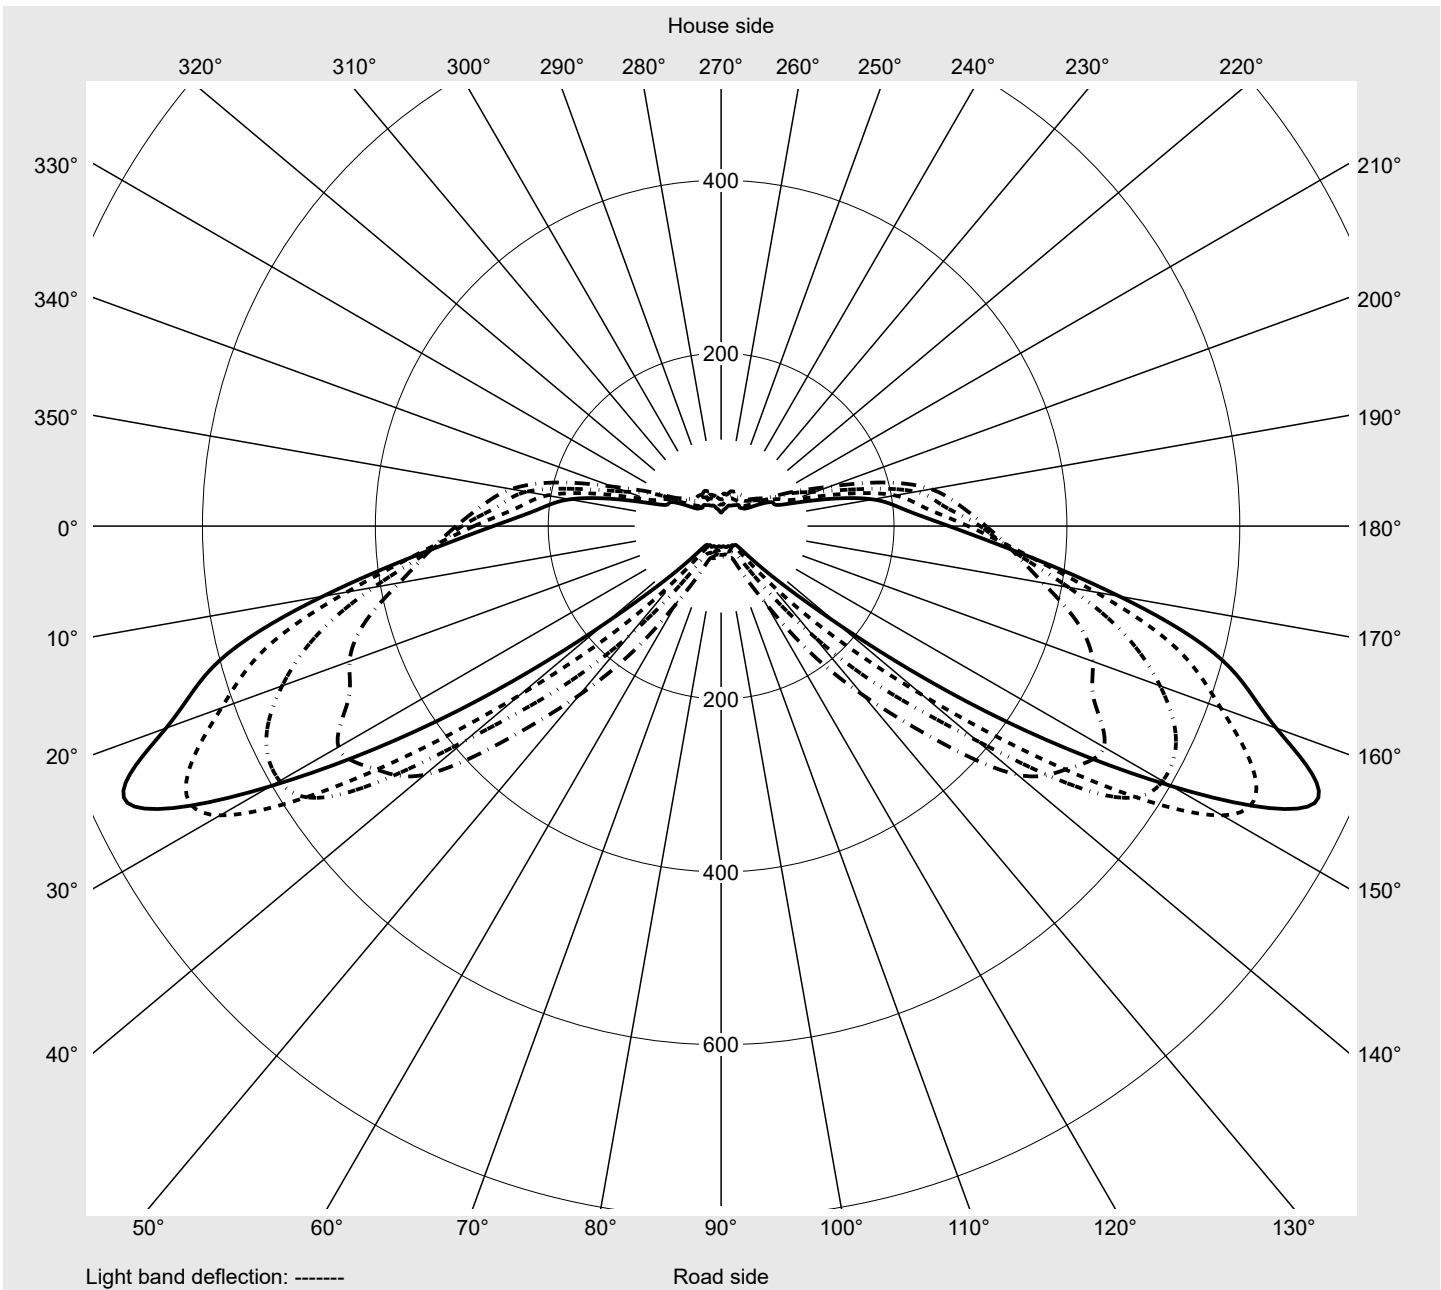

Photometric test report

Family Streetlight 21 mini LED	Order number: 5XE2D31U08HB EAN: 4058352923306	LP number 59076_1332
	Version post-top or side-entry mounting, Smart Interface down Optic asymmetric, wide distribution (ST1.0a) Cover toughened safety glass Lamps LED 3000 K CRI ≥ 70 Controlgear EVG SITECO iQ - Smart Interface Rated values Net luminous flux = 9750 lm Power consumption = 71.0 W Luminous efficacy = 137.3 lm/W	serial documentation 11.08.2023

Luminous intensity in cd/klm C180-0 C205-25 C210-30 C270-90 **Imax: 758 cd/klm**

Luminaire output ratios

Eta	100.0%
Eta 0° - 90°	100.0%
Eta 90° - 180°	0.0%

Luminous intensity class acc. to EN13201-2

Class:	G3
Imax 70°	757.8
Imax 80°	95.1
Imax 90°	0.0
Imax >90°	0.0
Imax >95°	0.0

Measurement conditions

DIN EN 13032 and DIN 5032

Photometric test report

Family Streetlight 21 mini LED	Order number: 5XE2D31U08HB EAN: 4058352923306	LP number 59076_1332
---	--	---------------------------------------

Envelope curve in cd/klm **KMK 70°** **KMK 67.5°** **KMK 65°** **KMK 62.5°** **siteco**

Photometric test report

Family Streetlight 21 mini LED	Order number: 5XE2D31U08HB EAN: 4058352923306	LP number 59076_1332
Table of values for luminous intensities		Maximum luminous intensity
		siteco