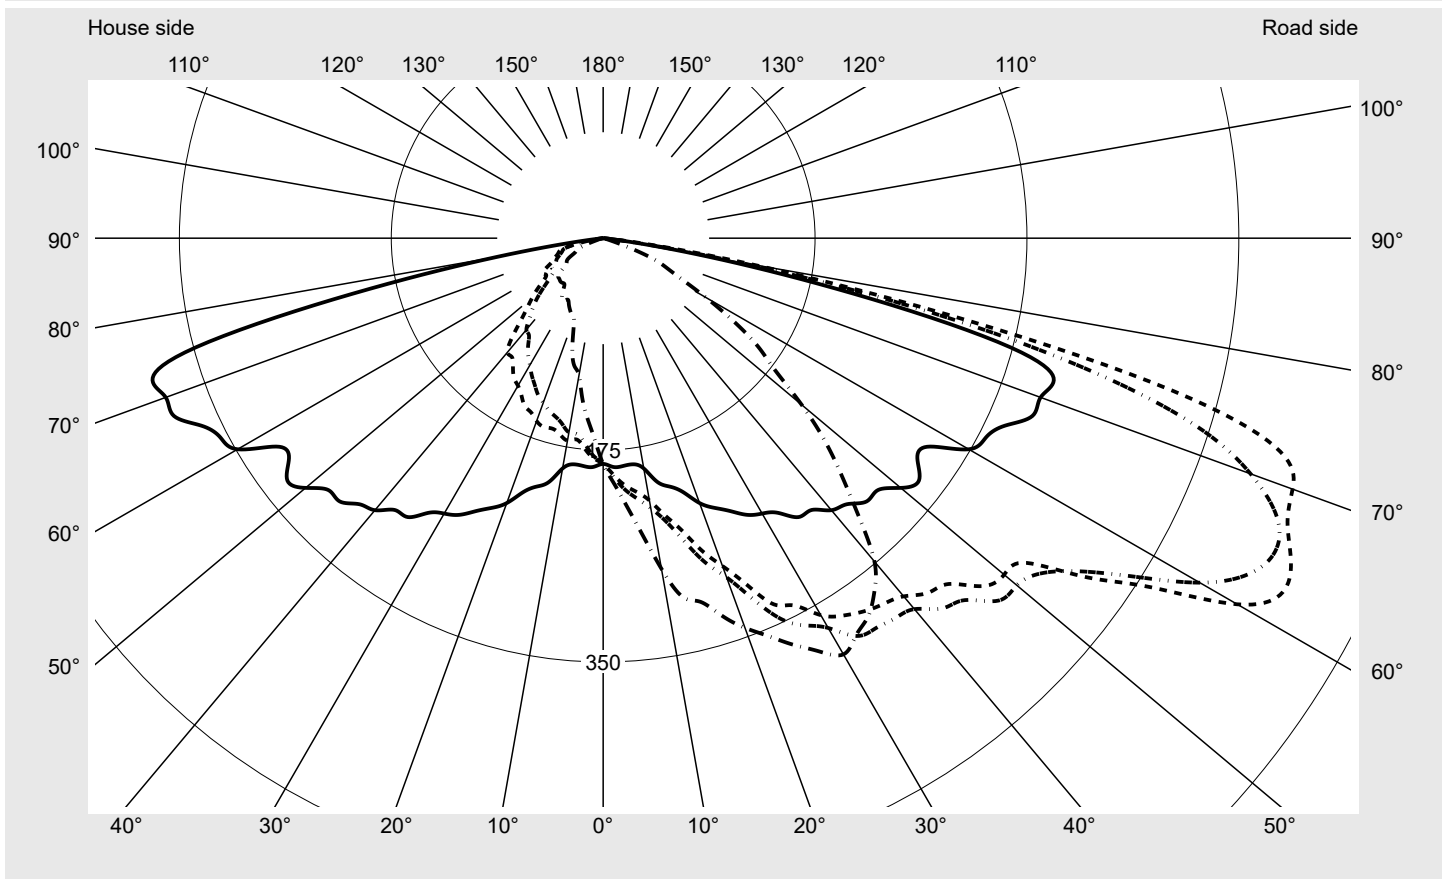

Photometric test report

Family
Streetlight 11 midi LED

Order number: 5XC3J51F08ME
EAN: 4058352991879

LP number
59351_73

Version post-top or side-entry mounting
Optic asymmetric, extremely wide distribution with an additional rear light component (ST1.0ST0.5)
Cover transparent, PMMA
Lamps LED 3000 K | CRI ≥ 70
Controlgear ECG SITECO iQ
Rated values Net luminous flux = 17650 lm
 Power consumption = 124.7 W
 Luminous efficacy = 141.5 lm/W

serial
documentation
28.09.2023

siteco

Luminous intensity in cd/klm

C180-0

C200-20

C205-25

C270-90

Imax: 633 cd/klm

Luminaire output ratios

Eta	100.0%
Eta 0° - 90°	100.0%
Eta 90° - 180°	0.0%

Luminous intensity class acc. to EN13201-2

Class:	G2
Imax 70°	629.2
Imax 80°	139.7
Imax 90°	0.0
Imax >90°	0.0
Imax >95°	0.0

Measurement conditions