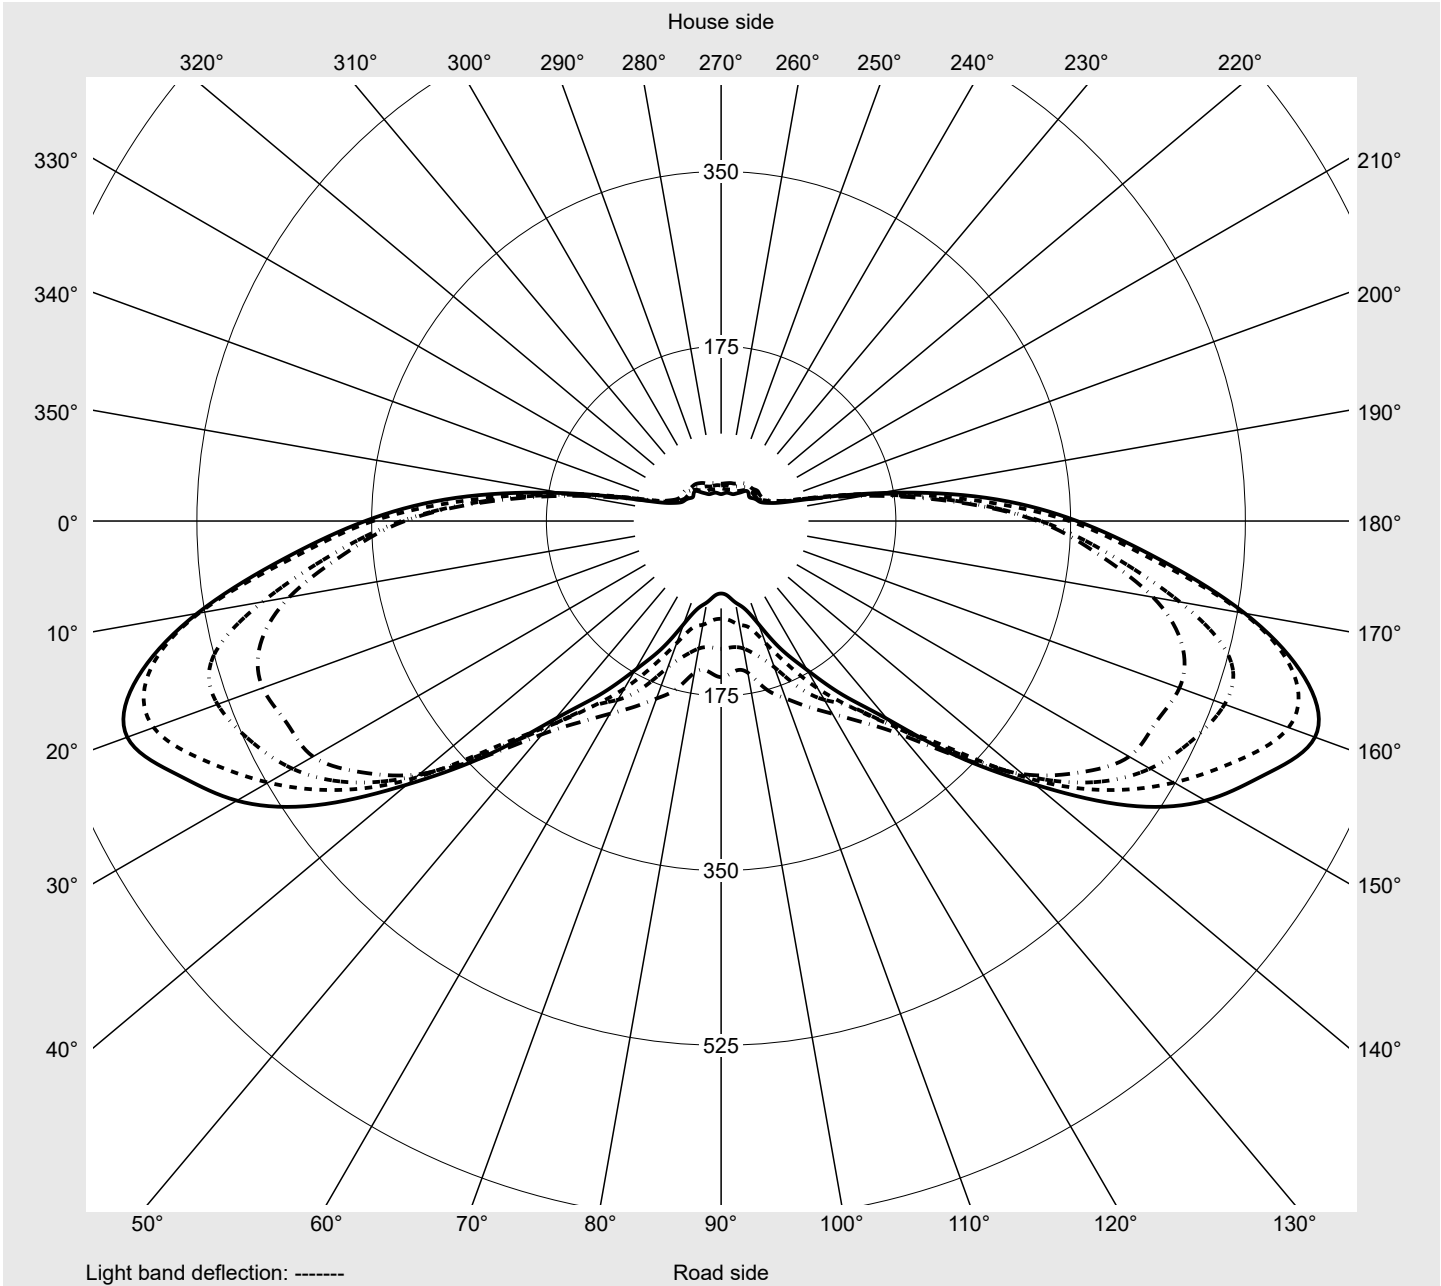

Photometric test report

Family
Streetlight 11 midi LED

Order number: 5XC3J51F08ME
EAN: 4058352991879

LP number
59351_73

Version post-top or side-entry mounting
Optic asymmetric, extremely wide distribution with an additional rear light component (ST1.0ST0.5)
Cover transparent, PMMA
Lamps LED 3000 K | CRI ≥ 70
Controlgear ECG SITECO iQ
Rated values Net luminous flux = 17650 lm
 Power consumption = 124.7 W
 Luminous efficacy = 141.5 lm/W

serial
documentation
28.09.2023

siteco

Luminous intensity in cd/klm

C180-0

C200-20

C205-25

C270-90

Imax: 633 cd/klm

Luminaire output ratios

Eta	100.0%
Eta 0° - 90°	100.0%
Eta 90° - 180°	0.0%

Luminous intensity class acc. to EN13201-2

Class:	G2
Imax 70°	629.2
Imax 80°	139.7
Imax 90°	0.0
Imax >90°	0.0
Imax >95°	0.0

Measurement conditions

DIN EN 13032 and DIN 5032

Photometric test report

Family Streetlight 11 midi LED	Order number: 5XC3J51F08ME EAN: 4058352991879	LP number 59351_73
--	--	------------------------------

Envelope curve in cd/klm **KMK 62.5°** **KMK 60°** **KMK 57.5°** **KMK 55°** **siteco**