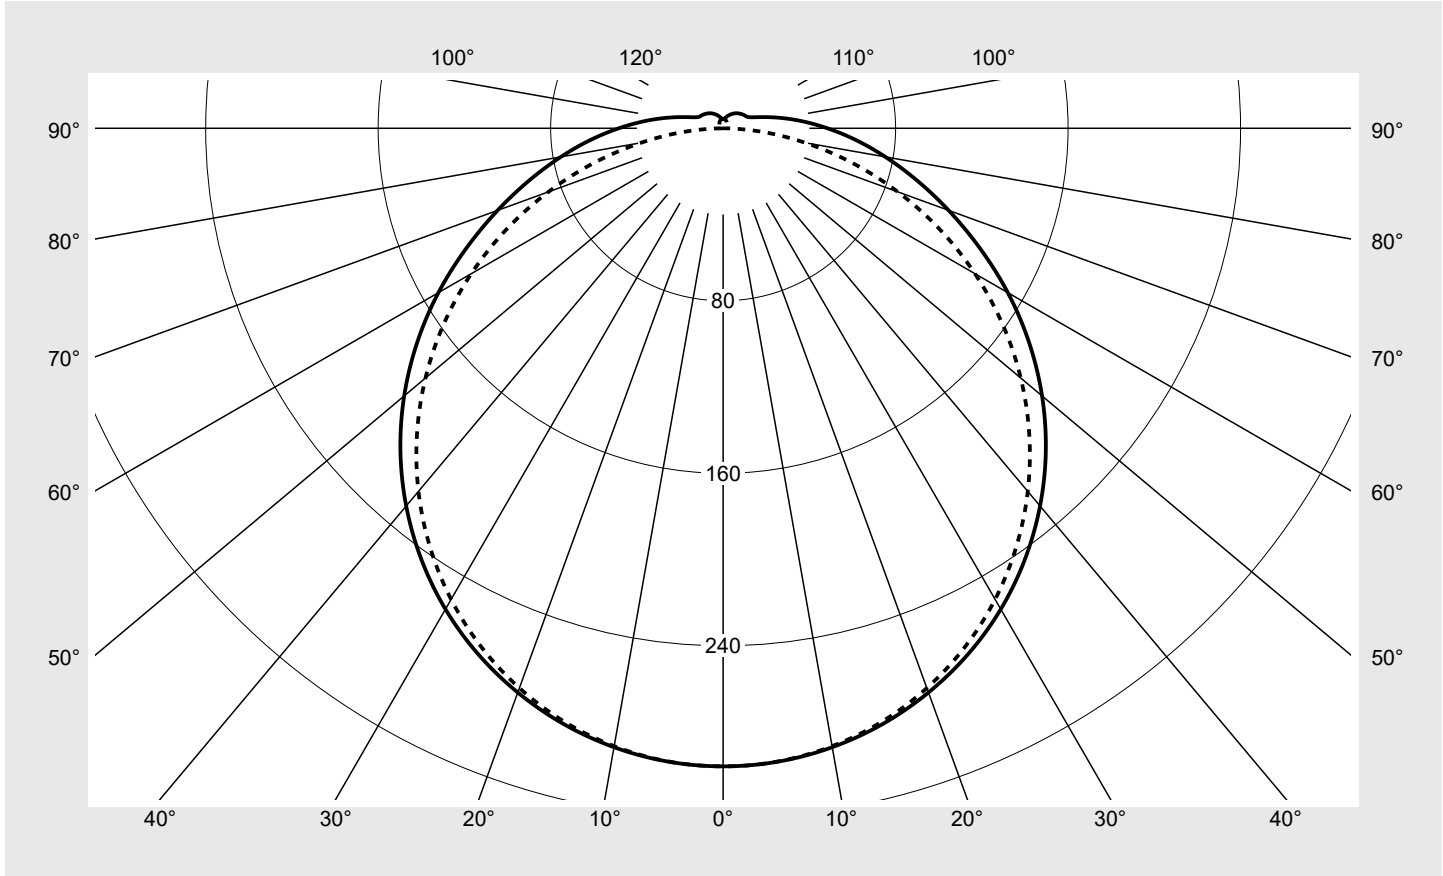

Photometric test report

Family Silhouette® 21	Order number: 51LN12MKM40A3G EAN: 4058352011584	LP number 59582_14
	Version surface-mounted luminaire, white, diffuser, PMMA, opal, with homogeneous illumination, extremely wide distribution, adjustable color temperature: 3000K | 4000K | 5000K, emergency light element 3h operating duration Lamps LED 4000 K | CRI ≥ 80 Controlgear ECG Multilumen Setting colour temperature 4000K Rated values Net luminous flux = 5010 lm Power consumption = 34.7 W Luminous efficacy = 144.4 lm/W	serial documentation 14.03.2024

Luminous intensity in cd/klm C180-0 C270-90 **Imax: 296 cd/klm**

Classifications	
DIN 5040	A 3 1
CIE	N1=43 N2=73 N3=92 N4=94 N5=100

Luminaire light output ratios	
η_{LB}	100.0%
ϕ_u	93.9%
ϕ_o	6.1%

Measurement conditions
DIN EN 13032 and DIN 5032