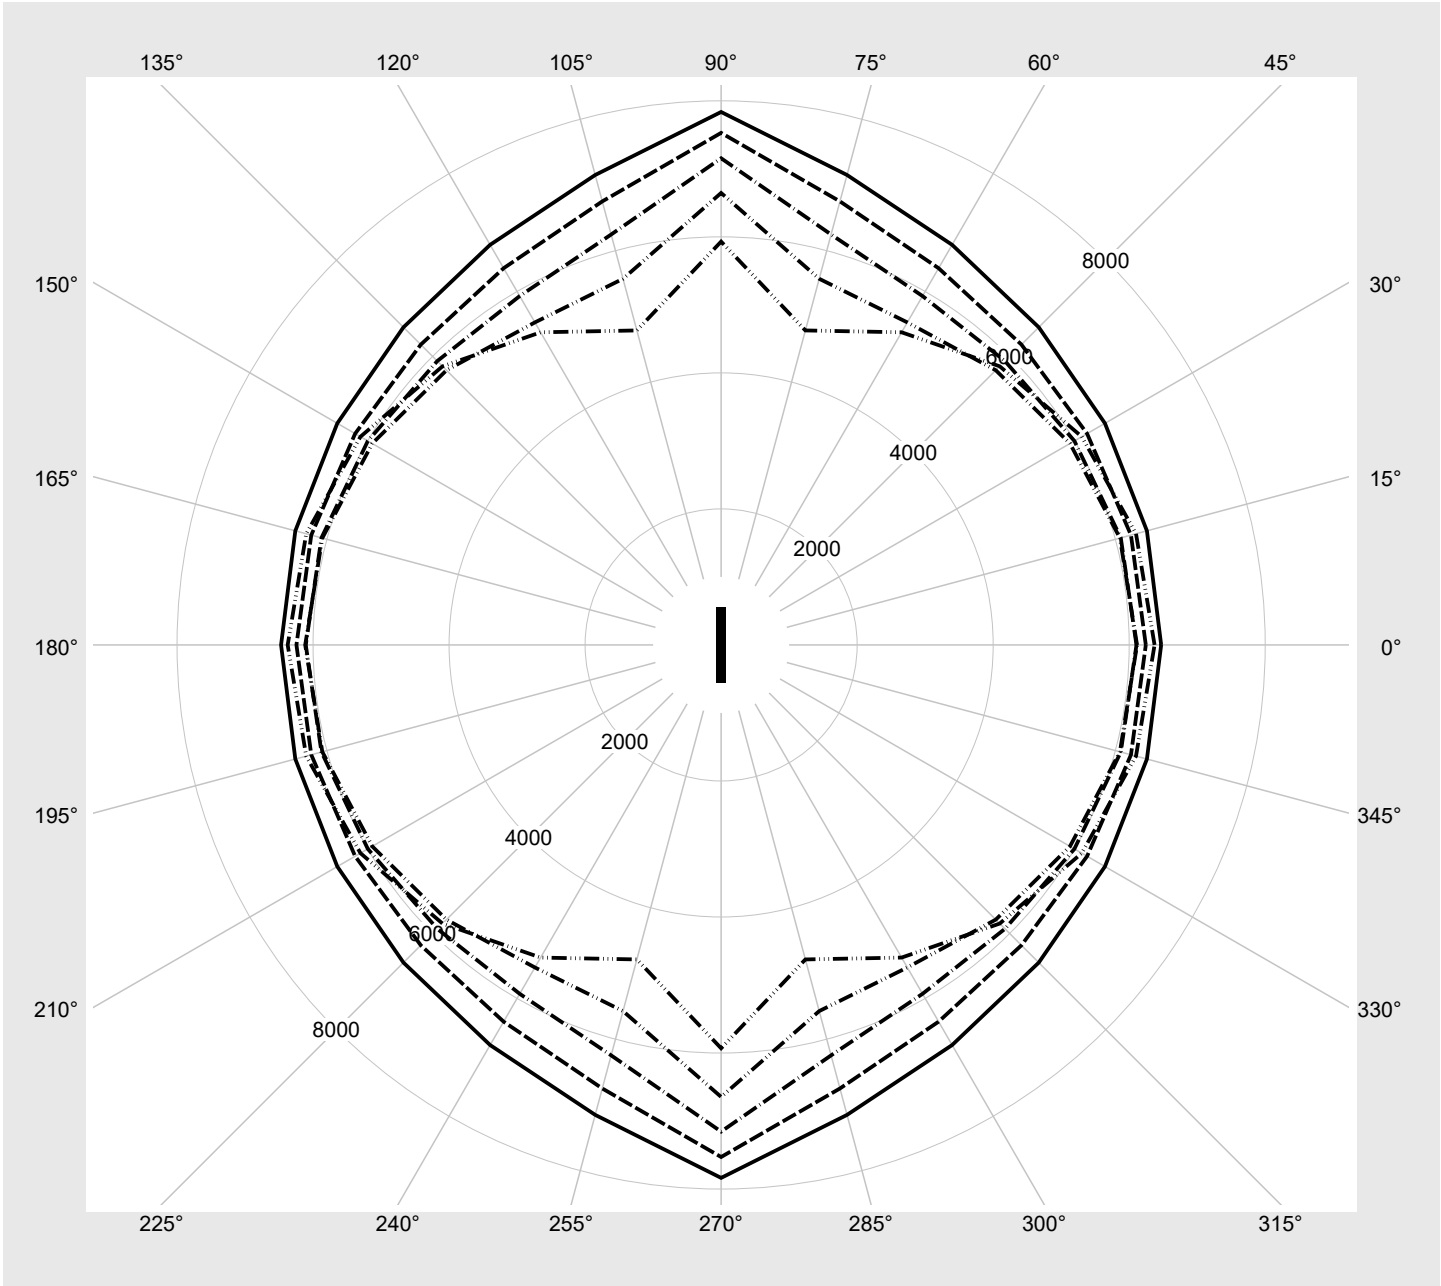

Photometric test report

Family Silhouette® 21	Order number: 51LN12MKM40A3G EAN: 4058352011584	LP number 59582_14

Luminance values in cd/m²

γ 65°	γ 70°	γ 75°	γ 80°	γ 85°

siteco

Photometric test report

Family Silhouette® 21	Order number: 51LN12MKM40A3G EAN: 4058352011584	LP number 59582_14

Multilumen Table	environmental temperature: 25°C	

DIP-Step	Switch Setting			Luminous flux [lm]	Power consumption [W]
	1	2	3		
4	OFF	OFF	ON	2930	20.2
2	OFF	ON	OFF	3540	24.2
1	ON	OFF	OFF	4250	29.2
0	OFF	OFF	OFF	5010	34.7