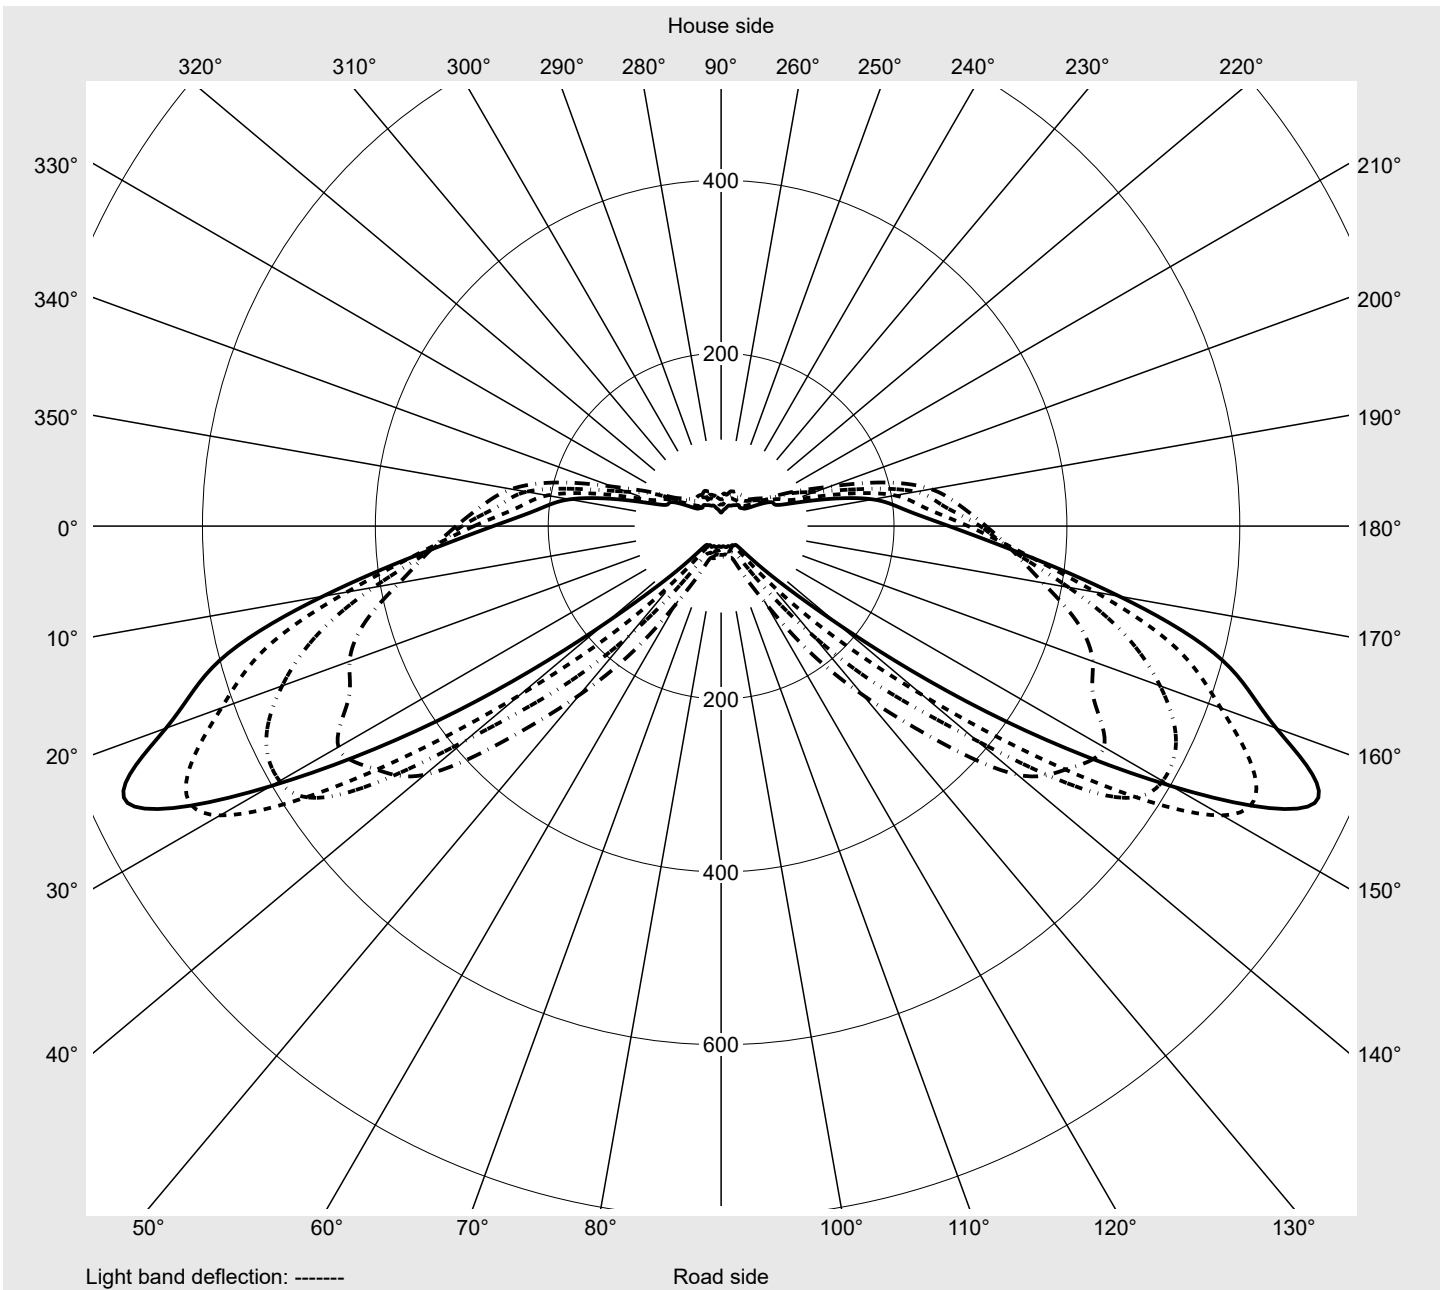

Photometric test report

Family Streetlight 31 micro toolless	Order number: 5XH5D31B08CA EAN: 4069025103055	LP number 59076_2370
	Version post-top or side-entry mounting Optic direct, asymmetric wide distribution S100003 Cover toughened safety glass Lamps LED 3000 K CRI ≥ 70 Controlgear ECG SITECO Rated values Net luminous flux = 1440 lm Power consumption = 10.3 W Luminous efficacy = 139.8 lm/W	serial documentation 18.04.2024

Luminous intensity in cd/klm C180-0 C205-25 C210-30 C270-90 **Imax: 758 cd/klm**

Luminaire output ratios	
Eta	100.0%
Eta 0° - 90°	100.0%
Eta 90° - 180°	0.0%

Luminous intensity class acc. to EN13201-2	
Class:	G3
Imax 70°	757.8
Imax 80°	95.1
Imax 90°	0.0
Imax >90°	0.0
Imax >95°	0.0

Measurement conditions
DIN EN 13032 and DIN 5032

Photometric test report

Family Streetlight 31 micro toolless	Order number: 5XH5D31B08CA EAN: 4069025103055	LP number 59076_2370
--	--	--------------------------------

Envelope curve in cd/klm **KMK 70°** **KMK 67.5°** **KMK 65°** **KMK 62.5°** **siteco**

Photometric test report

Family Streetlight 31 micro toolless	Order number: 5XH5D31B08CA EAN: 4069025103055	LP number 59076_2370
Table of values for luminous intensities		Maximum luminous intensity
		siteco