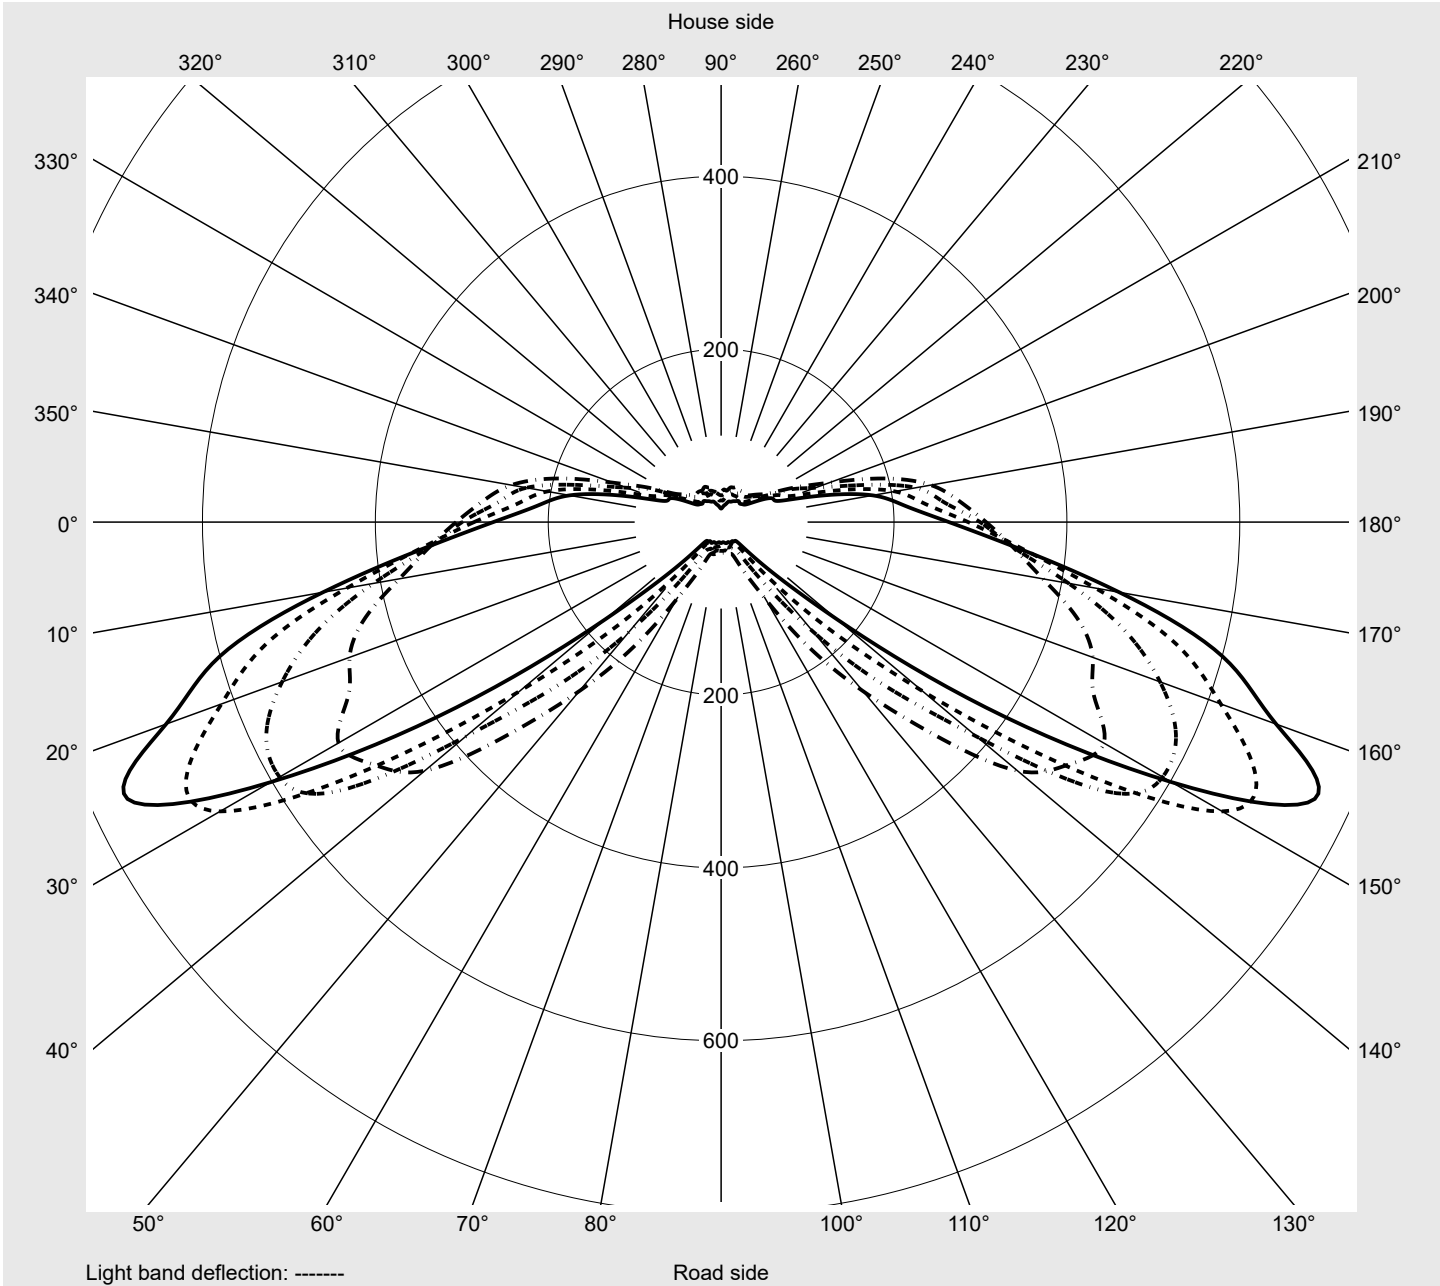

Photometric test report

Family Streetlight 31 micro toolless	Order number: 5XH5D31B08DA EAN: 4069025103062	LP number 59076_2380
	Version post-top or side-entry mounting Optic direct, asymmetric wide distribution S100003 Cover toughened safety glass Lamps LED 3000 K CRI ≥ 70 Controlgear ECG SITECO Rated values Net luminous flux = 4710 lm Power consumption = 35.5 W Luminous efficacy = 132.7 lm/W	serial documentation 18.04.2024

Luminous intensity in cd/klm C180-0 C205-25 C210-30 C270-90 **Imax: 758 cd/klm**

Luminaire output ratios

Eta	100.0%
Eta 0° - 90°	100.0%
Eta 90° - 180°	0.0%

Luminous intensity class acc. to EN13201-2

Class:	G3
Imax 70°	757.8
Imax 80°	95.1
Imax 90°	0.0
Imax >90°	0.0
Imax >95°	0.0

Measurement conditions

DIN EN 13032 and DIN 5032

Photometric test report

Family Streetlight 31 micro toolless	Order number: 5XH5D31B08DA EAN: 4069025103062	LP number 59076_2380
--	--	--------------------------------

Envelope curve in cd/klm **KMK 70°** **KMK 67.5°** **KMK 65°** **KMK 62.5°** **siteco**

Photometric test report

Family Streetlight 31 micro toolless	Order number: 5XH5D31B08DA EAN: 4069025103062	LP number 59076_2380
Table of values for luminous intensities		Maximum luminous intensity
		siteco