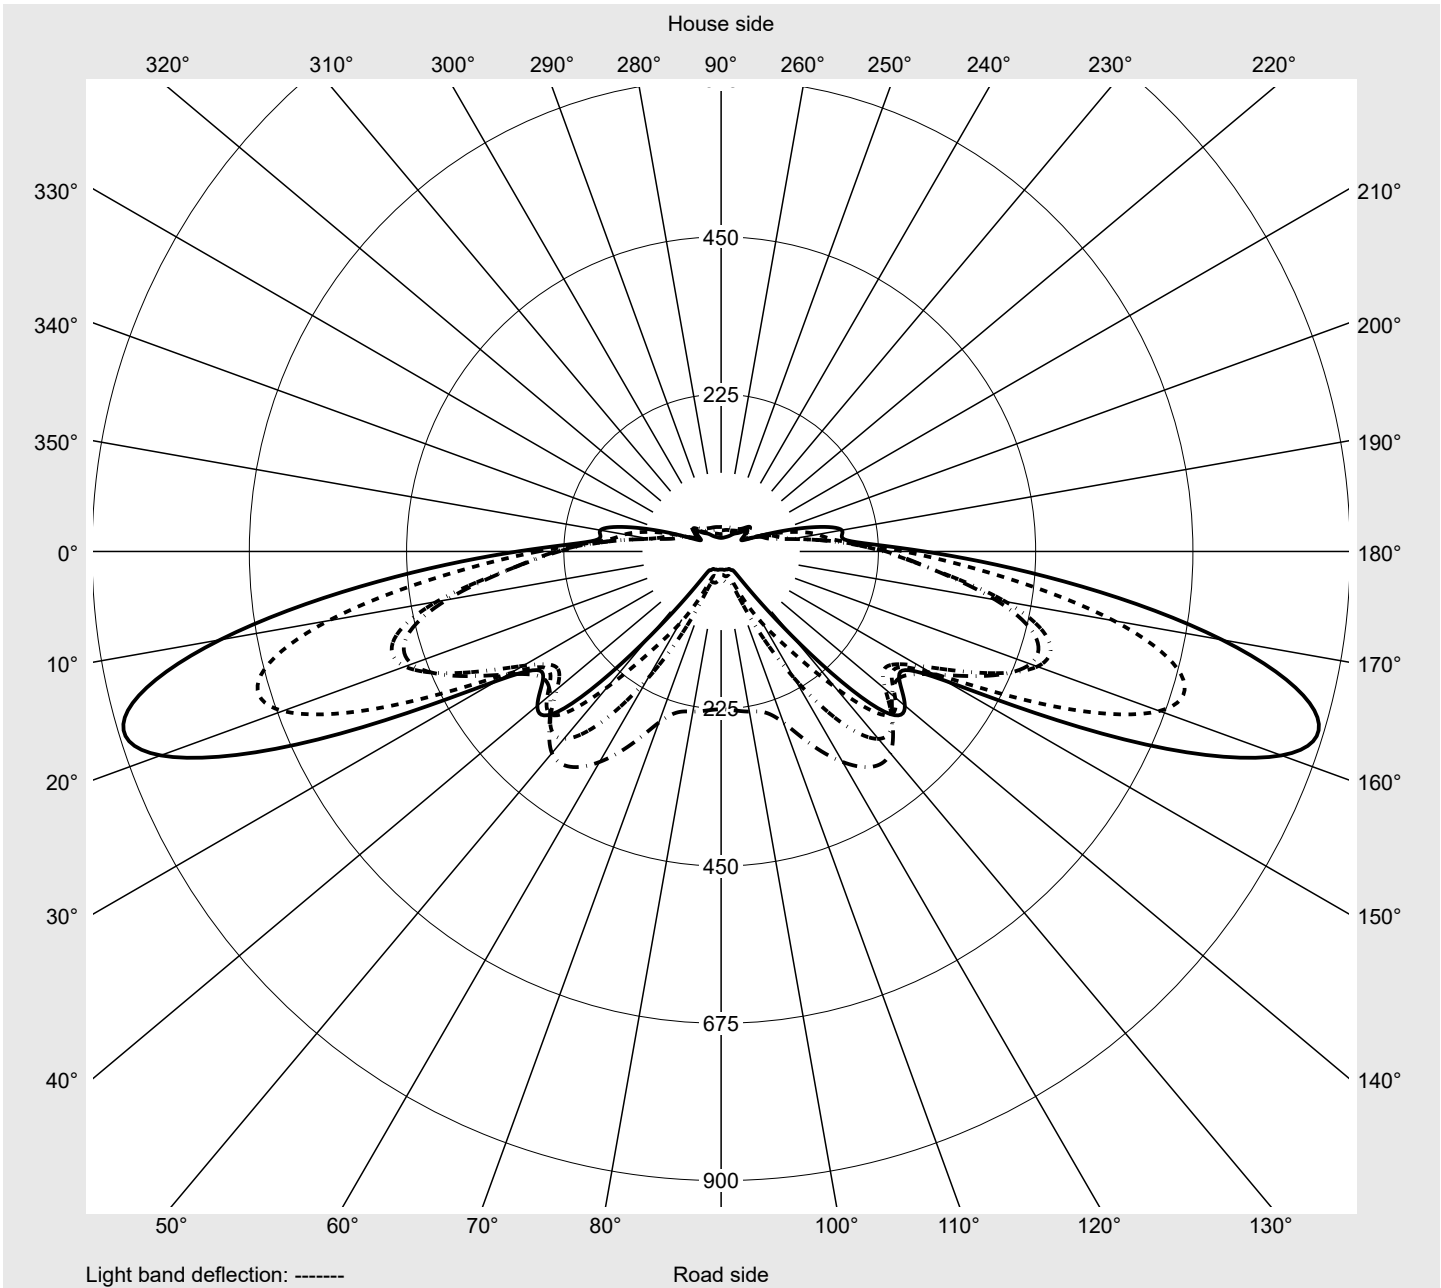

Photometric test report

Family Streetlight 31 micro toolless	Order number: 5XH5U31T08DA EAN: 4069025103499	LP number 59536_876
	Version post-top or side-entry mounting, Smart Interface up/down Optic direct, asymmetric wide distribution P080001 Cover toughened safety glass Lamps LED 3000 K CRI ≥ 70 Controlgear ECG SITECO - Smart Interface Rated values Net luminous flux = 4980 lm Power consumption = 37.7 W Luminous efficacy = 132.1 lm/W	serial documentation 18.04.2024

Luminous intensity in cd/klm C180-0 C195-15 C200-20 C270-90 **Imax: 879 cd/klm**

Luminaire output ratios

Eta	100.0%
Eta 0° - 90°	100.0%
Eta 90° - 180°	0.0%

Luminous intensity class acc. to EN13201-2

Class:	G3
Imax 70°	878.7
Imax 80°	57.3
Imax 90°	0.0
Imax >90°	0.0
Imax >95°	0.0

Measurement conditions

DIN EN 13032 and DIN 5032

Photometric test report

Family Streetlight 31 micro toolless	Order number: 5XH5U31T08DA EAN: 4069025103499	LP number 59536_876
--	--	--------------------------------------

Envelope curve in cd/klm **KMK 70°** **KMK 67.5°** **KMK 65°** **KMK 62.5°** **siteco**

Photometric test report

Family Streetlight 31 micro toolless	Order number: 5XH5U31T08DA EAN: 4069025103499	LP number 59536_876
Table of values for luminous intensities		Maximum luminous intensity
		siteco