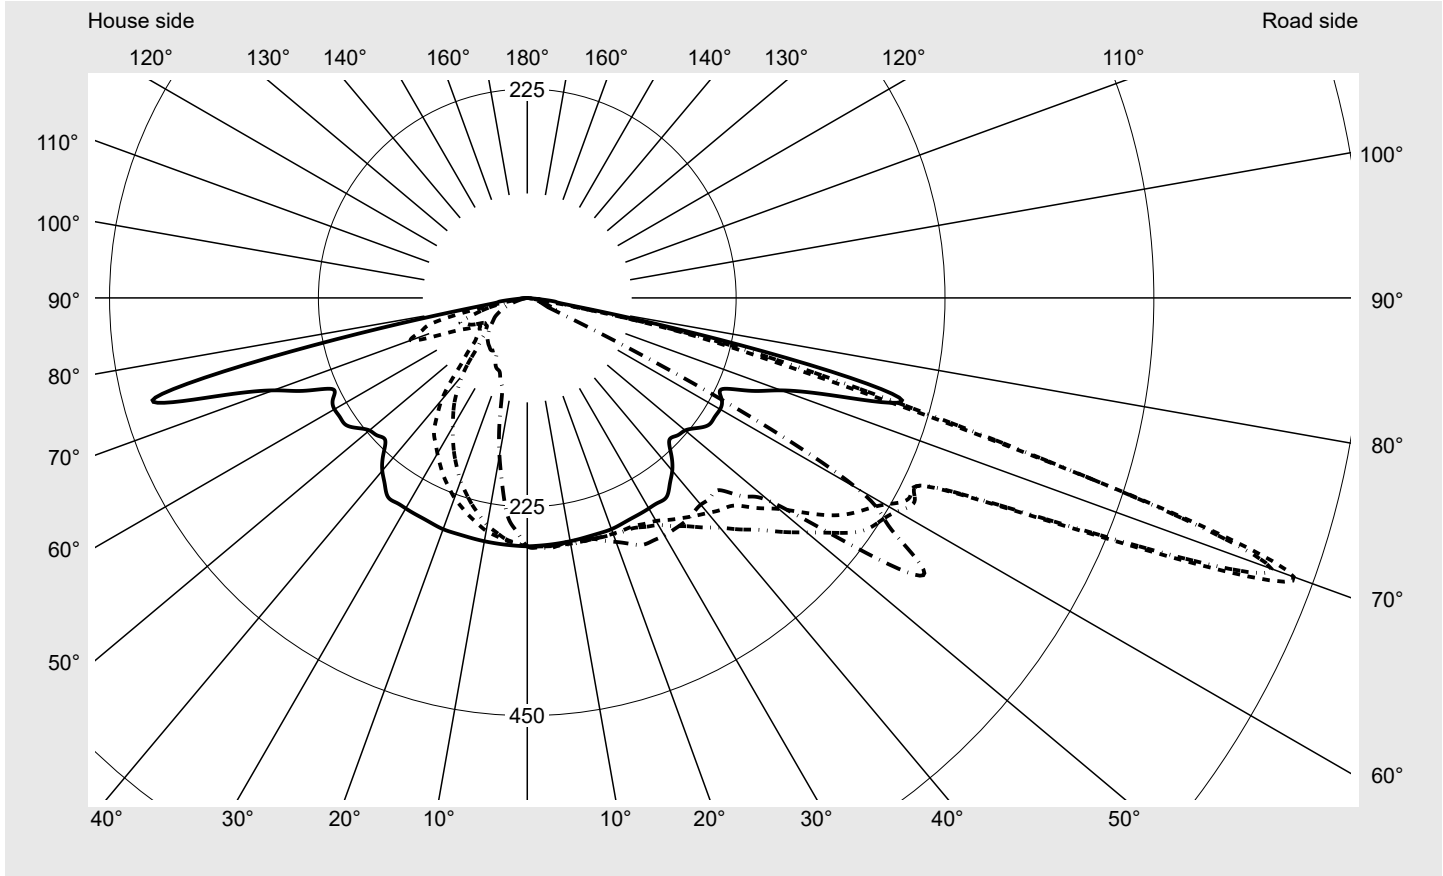

Photometric test report

Family Streetlight 31 micro toolless	Order number: 5XH5U31T08DA EAN: 4069025103499	LP number 59536_876
	Version post-top or side-entry mounting, Smart Interface up/down Optic direct, asymmetric wide distribution P080001 Cover toughened safety glass Lamps LED 3000 K CRI ≥ 70 Controlgear ECG SITECO - Smart Interface Rated values Net luminous flux = 4980 lm Power consumption = 37.7 W Luminous efficacy = 132.1 lm/W	serial documentation 18.04.2024

Luminous intensity in cd/klm C180-0 C195-15 C200-20 C270-90 **Imax: 879 cd/klm**

Luminaire output ratios

Eta	100.0%
Eta 0° - 90°	100.0%
Eta 90° - 180°	0.0%

Luminous intensity class acc. to EN13201-2

Class:	G3
Imax 70°	878.7
Imax 80°	57.3
Imax 90°	0.0
Imax >90°	0.0
Imax >95°	0.0

Envelope curve in cd/klm **KMK 70°** **KMK 67.5°** **KMK 65°** **KMK 62.5°** **siteco**

Photometric test report

Family Streetlight 31 micro toolless	Order number: 5XH5U31T08DA EAN: 4069025103499	LP number 59536_876
Table of values for luminous intensities		Maximum luminous intensity
		siteco