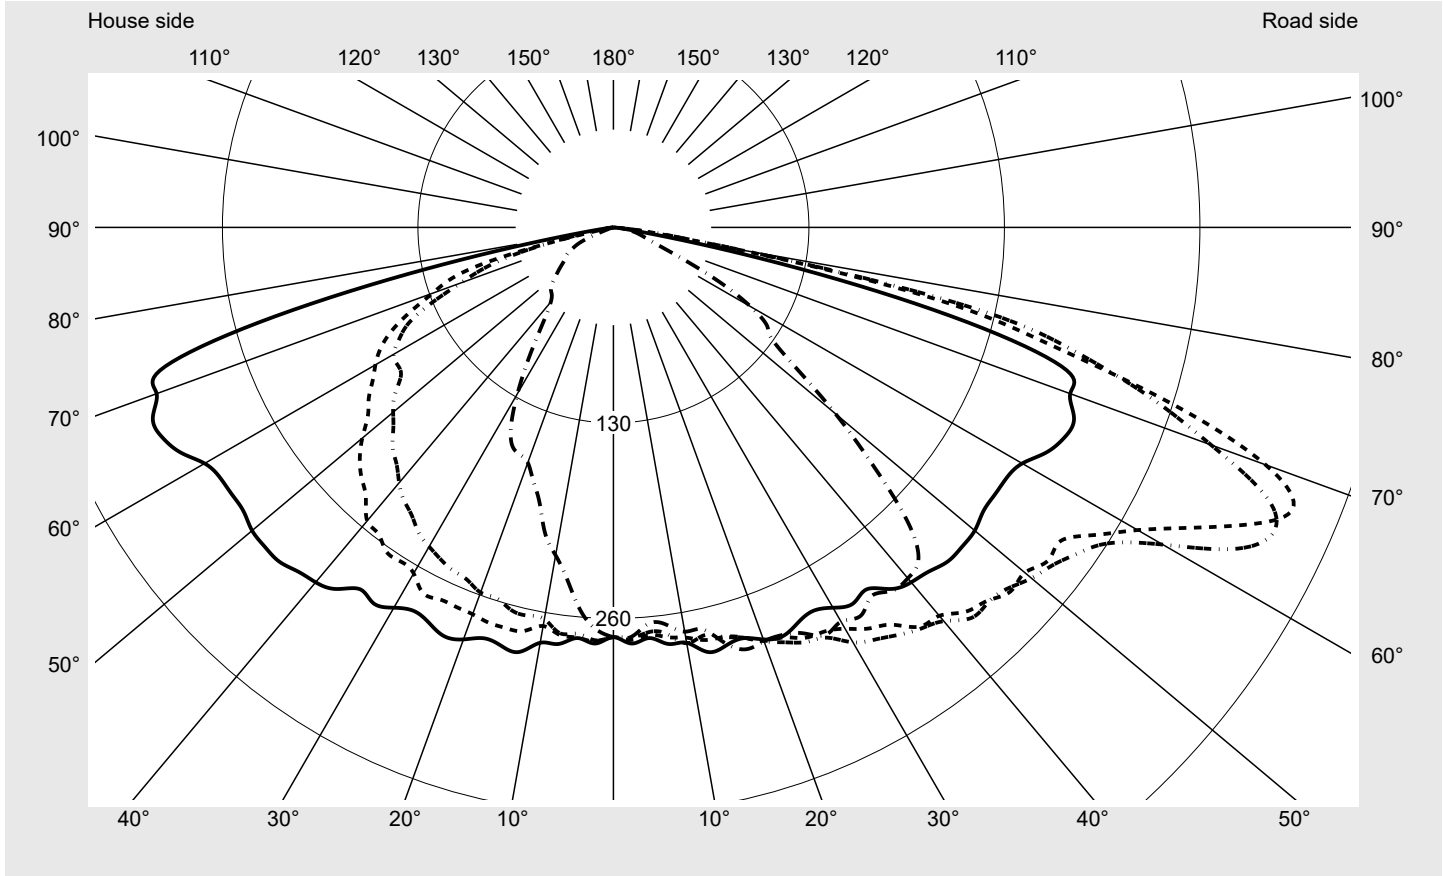

Photometric test report

Family Streetlight 31 micro toolless	Order number: 5XH5D3BM08EA EAN: 4069025513465	LP number 59078_1096
	Version post-top or side-entry mounting, NEMA 7 pin (DALI) + Zhaga down Optic asymmetric, wide distribution (ST1.0a G) Cover toughened safety glass Lamps LED 3000 K CRI ≥ 70 Controlgear ECG SITECO - Smart Interface Rated values Net luminous flux = 5600 lm Power consumption = 38.0 W Luminous efficacy = 147.4 lm/W	serial documentation 30.06.2025

Luminous intensity in cd/klm C180-0 C195-15 C200-20 C270-90 **Imax: 489 cd/klm**

Luminaire output ratios	
Eta	100.0%
Eta 0° - 90°	100.0%
Eta 90° - 180°	0.0%

Luminous intensity class acc. to EN13201-2	
Class:	G4
Imax 70°	461.5
Imax 80°	96.1
Imax 90°	0.0
Imax >90°	0.0
Imax >95°	0.0

Envelope curve in cd/klm **KMK 67.5°** **KMK 65°** **KMK 62.5°** **KMK 60°** **siteco**

Photometric test report

Family Streetlight 31 micro toolless	Order number: 5XH5D3BM08EA EAN: 4069025513465	LP number 59078_1096
Table of values for luminous intensities		Maximum luminous intensity
siteco		