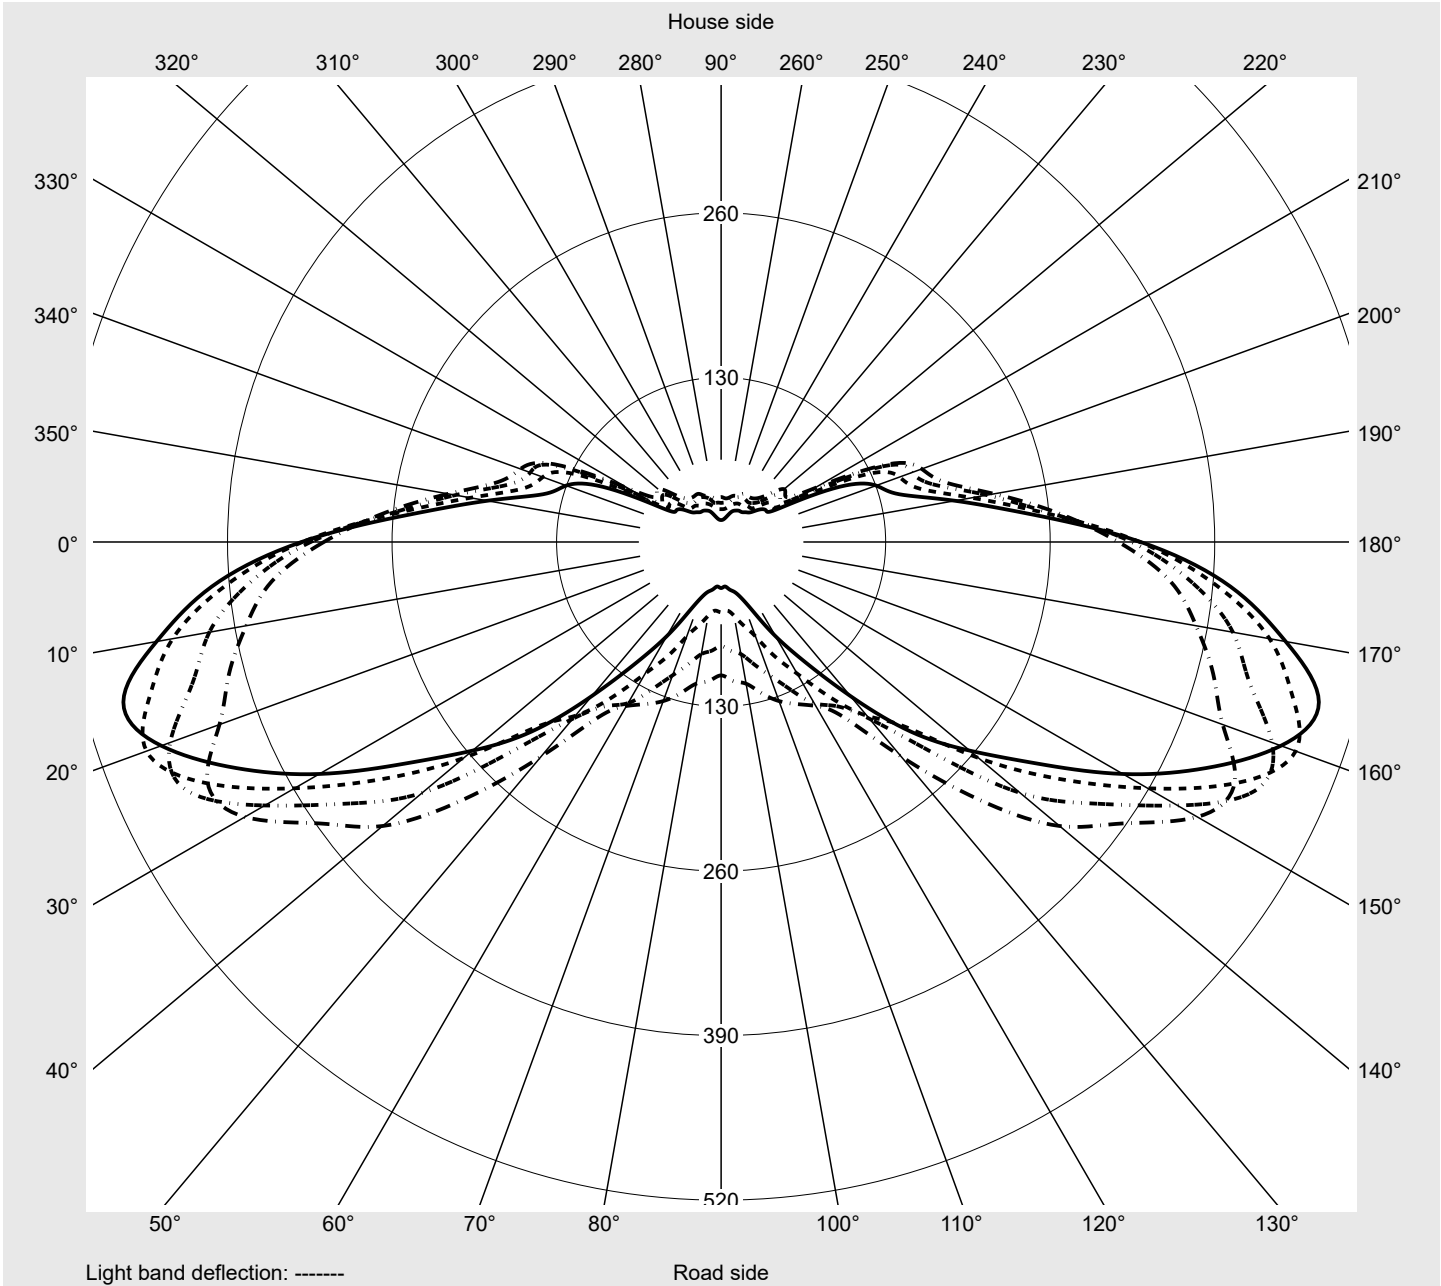

Photometric test report

Family Streetlight 31 micro toolless	Order number: 5XH5D3BM08EA EAN: 4069025513465	LP number 59078_1096
	Version post-top or side-entry mounting, NEMA 7 pin (DALI) + Zhaga down Optic asymmetric, wide distribution (ST1.0a G) Cover toughened safety glass Lamps LED 3000 K CRI ≥ 70 Controlgear ECG SITECO - Smart Interface Rated values Net luminous flux = 5600 lm Power consumption = 38.0 W Luminous efficacy = 147.4 lm/W	serial documentation 30.06.2025

Luminous intensity in cd/klm C180-0 C195-15 C200-20 C270-90 **Imax: 489 cd/klm**

Luminaire output ratios	
Eta	100.0%
Eta 0° - 90°	100.0%
Eta 90° - 180°	0.0%

Luminous intensity class acc. to EN13201-2	
Class:	G4
Imax 70°	461.5
Imax 80°	96.1
Imax 90°	0.0
Imax >90°	0.0
Imax >95°	0.0

Measurement conditions
DIN EN 13032 and DIN 5032

Photometric test report

Family Streetlight 31 micro toolless	Order number: 5XH5D3BM08EA EAN: 4069025513465	LP number 59078_1096
--	--	--------------------------------

Envelope curve in cd/klm **KMK 67.5°** **KMK 65°** **KMK 62.5°** **KMK 60°** **siteco**

Photometric test report

Family Streetlight 31 micro toolless	Order number: 5XH5D3BM08EA EAN: 4069025513465	LP number 59078_1096
Table of values for luminous intensities		Maximum luminous intensity
siteco		