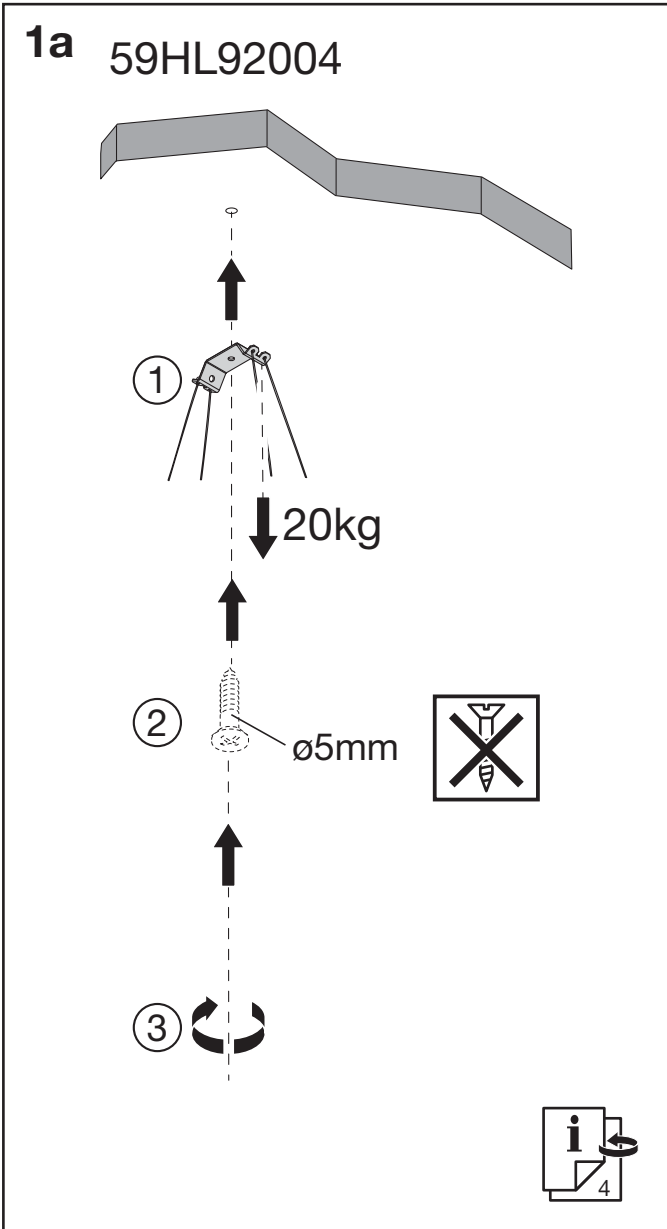

Highbay1 1/21

Seilabhängung
rope suspension

59HL92004
59HL92005

siteco

2a 51HL...1.

59HL92004

59HL92005

H = 400...1400mm

2b 51HL...2.

59HL92004

59HL92005

H = 400...1400mm

2c 51HL...3.

59HL92004

L = 940mm \pm 10

H = 400...1400mm

H

1/3

"click" 8x

1/3

"click" 4x

59HL92005

L = 540mm \pm 50

H = 400...1400mm

H

3

4x / 8x