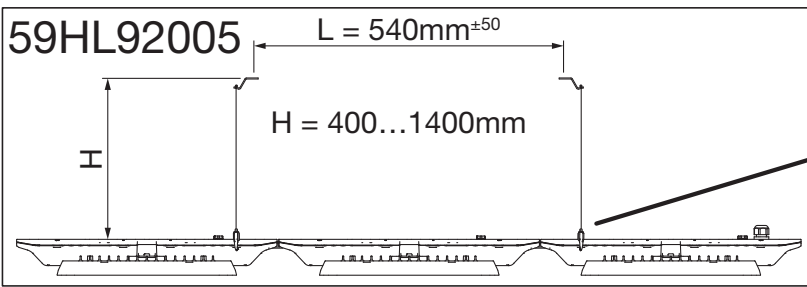

59HL92005

L = 540mm $\pm$ 50

H = 400...1400mm

H