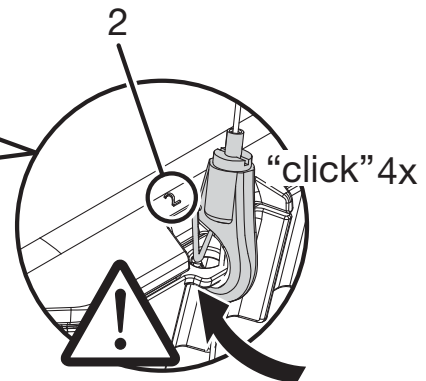

2a 51HL...1.

59HL92004

59HL92005

H = 400...1400mm

2b 51HL...2.

59HL92004

59HL92005

H = 400...1400mm