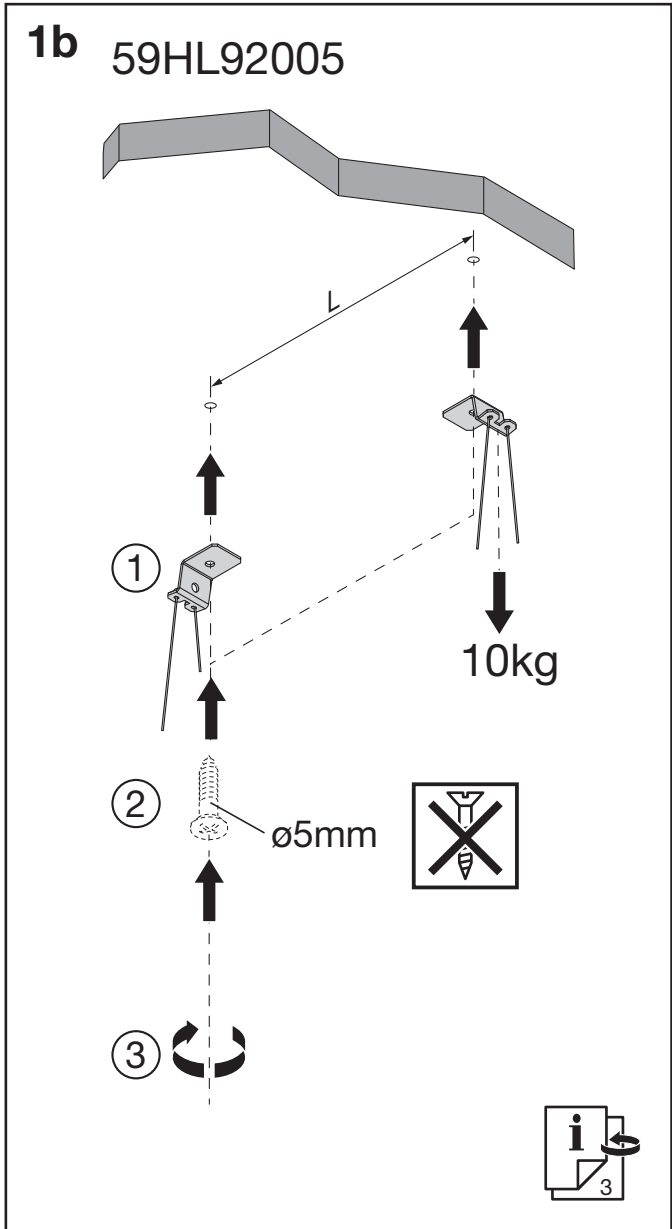

Highbay1 1/21

Seilabhängung
rope suspension

59HL92004
59HL92005

siteco

2a 51HL...1.

59HL92004

59HL92005

H = 400...1400mm

2b 51HL...2.

59HL92004

59HL92005

H = 400...1400mm

2c 51HL...3.

59HL92004

L = 940mm \pm 10

H = 400...1400mm

H

1/3

"click" 8x

1/3

"click" 4x

59HL92005

L = 540mm \pm 50

H = 400...1400mm

H

3

4x / 8x