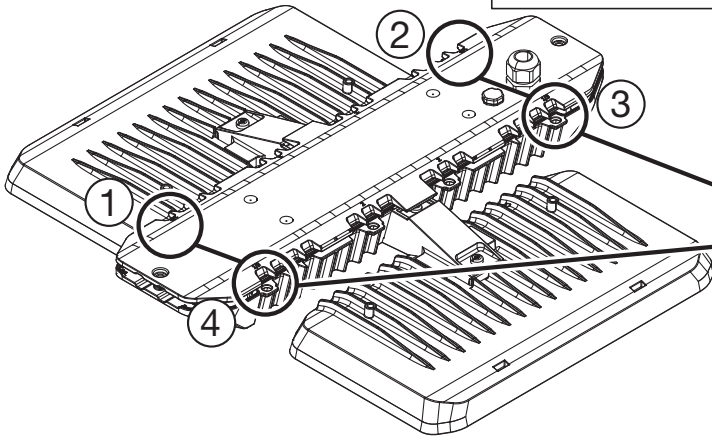

Highbay1 1/21

Seilabhängung
rope suspension

59HL92004
59HL92005

siteco

2a 51HL...1.

59HL92004

59HL92005

H = 400...1400mm

2b 51HL...2.

59HL92004

59HL92005

H = 400...1400mm

2c 51HL...3.

59HL92004

L = 940mm \pm 10

H = 400...1400mm

H

1/3

"click" 8x

1/3

"click" 4x

59HL92005

L = 540mm \pm 50

H = 400...1400mm