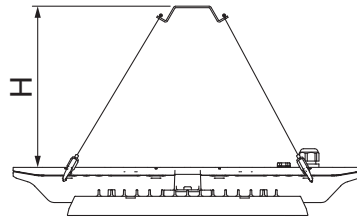

Highbay1 1/21

Seilabhängung
rope suspension

59HL92004
59HL92005

siteco

2a 51HL...1.

59HL92004

59HL92005

H = 400...1400mm

2b 51HL...2.

59HL92004

59HL92005

H = 400...1400mm

2c 51HL...3.

59HL92004

L = 940mm \pm 10

H = 400...1400mm

H

1/3

"click" 8x

1/3

"click" 4x

59HL92005

L = 540mm \pm 50

H = 400...1400mm