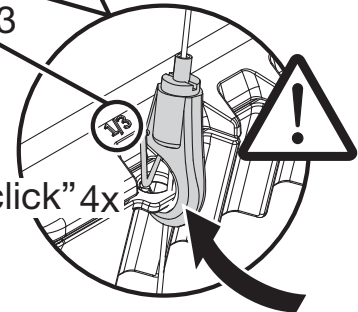

H

1/3

"click" 8x

1/3

"click" 4x

59HL92005

L = 540mm \pm 50

H = 400...1400mm