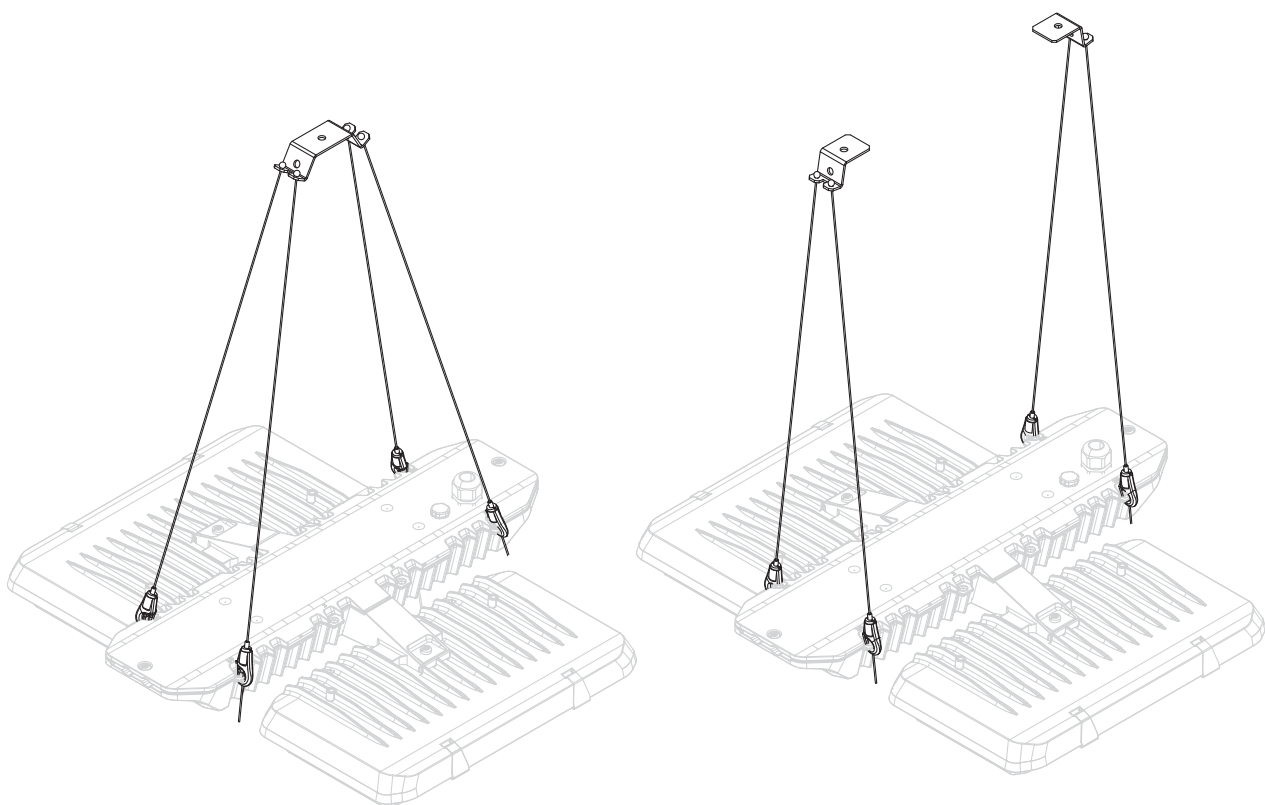

Highbay1 1/21

Seilabhängung
rope suspension

59HL92004
59HL92005

siteco

2a 51HL...1.

59HL92004

59HL92005

H = 400...1400mm

2b 51HL...2.

59HL92004

59HL92005

H = 400...1400mm

2c 51HL...3.

59HL92004

L = 940mm \pm 10

H = 400...1400mm

H

1/3

"click" 8x

1/3

"click" 4x

59HL92005

L = 540mm \pm 50

H = 400...1400mm