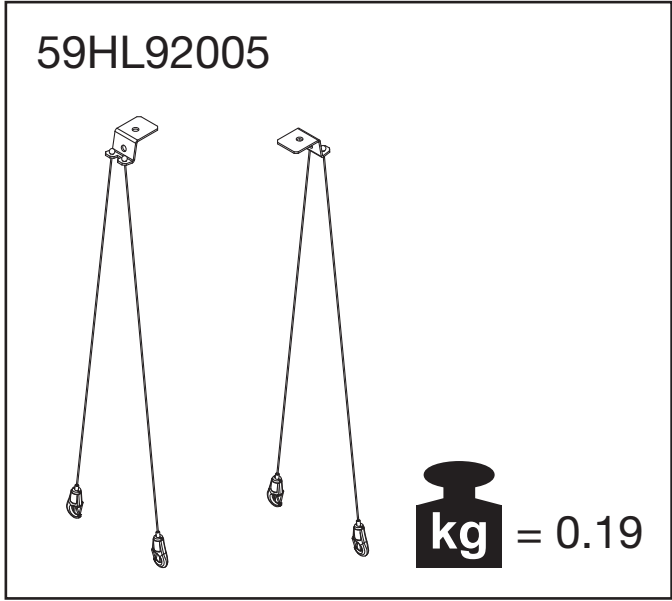

Highbay1 1/21

Seilabhängung
rope suspension

59HL92004
59HL92005

siteco

2a 51HL...1.

59HL92004

59HL92005

H = 400...1400mm

2b 51HL...2.

59HL92004

59HL92005

H = 400...1400mm

2c 51HL...3.

59HL92004

L = 940mm \pm 10

H = 400...1400mm

H

1/3

"click" 8x

1/3

"click" 4x

59HL92005

L = 540mm \pm 50

H = 400...1400mm