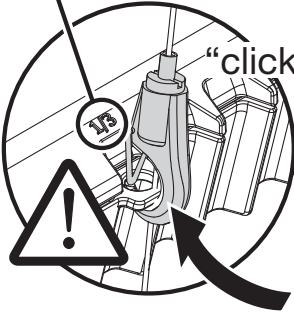

H

1/3

"click" 8x

1/3

"click" 4x

59HL92005

L = 540mm \pm 50

H = 400...1400mm