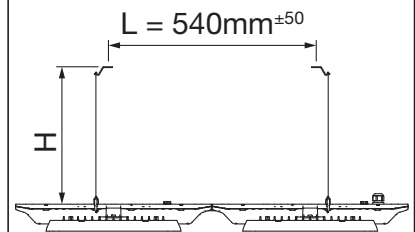

Highbay1 1/21

Seilabhängung
rope suspension

59HL92004
59HL92005

siteco

2a 51HL...1.

59HL92004

59HL92005

H = 400...1400mm

2b 51HL...2.

59HL92004

59HL92005

H = 400...1400mm

2c 51HL...3.

59HL92004

L = 940mm \pm 10

H = 400...1400mm

H

1/3

"click" 8x

1/3

"click" 4x

59HL92005

L = 540mm \pm 50

H = 400...1400mm