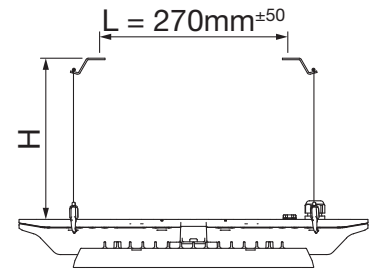

Highbay1 1/21

Seilabhängung
rope suspension

59HL92004
59HL92005

siteco

2a 51HL...1.

59HL92004

59HL92005

H = 400...1400mm

2b 51HL...2.

59HL92004

59HL92005

H = 400...1400mm

2c 51HL...3.

59HL92004

L = 940mm \pm 10

H = 400...1400mm

H

1/3

"click" 8x

1/3

"click" 4x

59HL92005

L = 540mm \pm 50

H = 400...1400mm