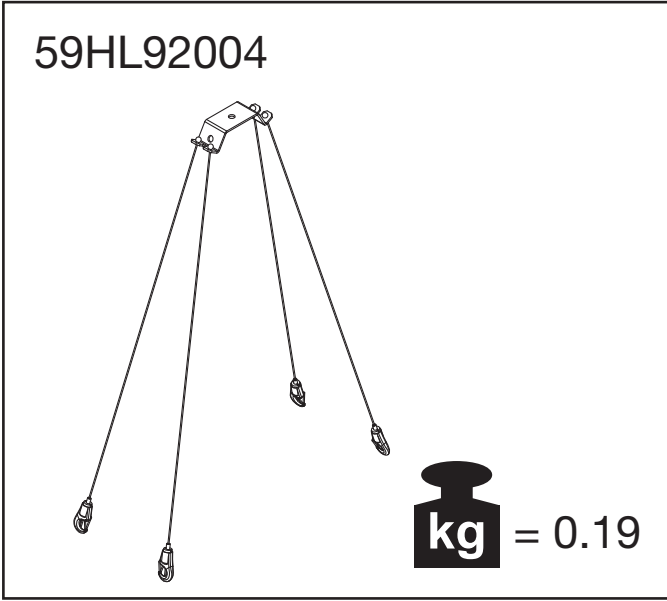

Highbay1 1/21

Seilabhängung
rope suspension

59HL92004
59HL92005

siteco

2a 51HL...1.

59HL92004

59HL92005

H = 400...1400mm

2b 51HL...2.

59HL92004

59HL92005

H = 400...1400mm

2c 51HL...3.

59HL92004

L = 940mm \pm 10

H = 400...1400mm

H

1/3

"click" 8x

1/3

"click" 4x

59HL92005

L = 540mm \pm 50

H = 400...1400mm

H

3

4x / 8x