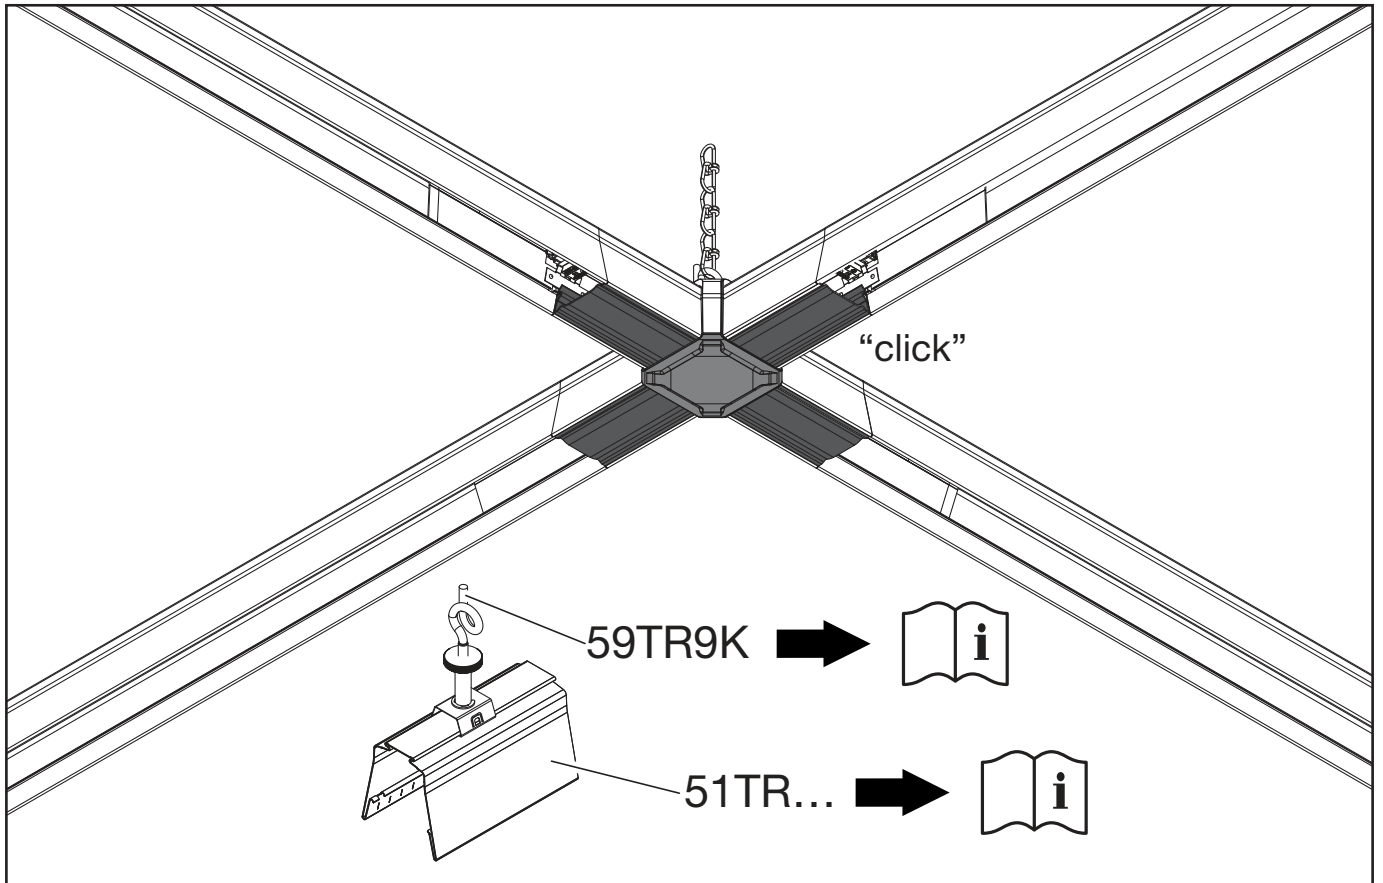

5MA14-258584_ad
10.01.2023 / SCH

Siteco GmbH
Georg-Simon-Ohm-Straße 50
83301 Traunreut, Germany
mail: technicalsupport@siteco.de
Phone: +49 8669 / 33-844
www.siteco.com