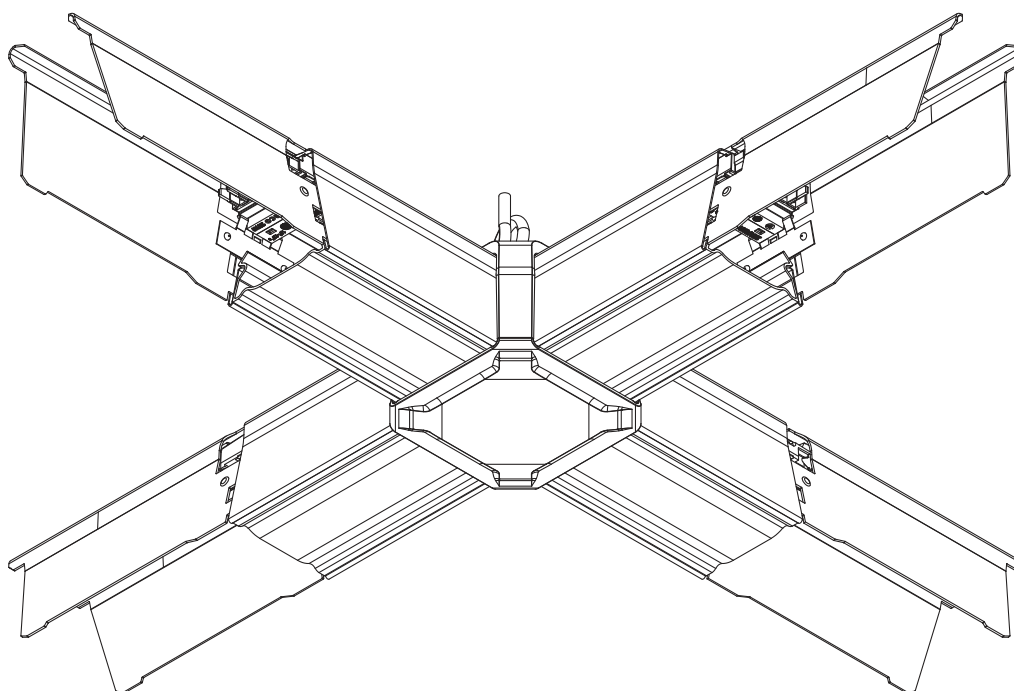

Licross®

X - Verbinder

59TR . CX

siteco

[mm]

1x

59TR1CX
59TR3CX
59TR6CX

= 3.0

1x

2x

IN

59TL3FNK → 

IN
OUT

59TL3LX7
59TL3LXE → 

IN

OUT