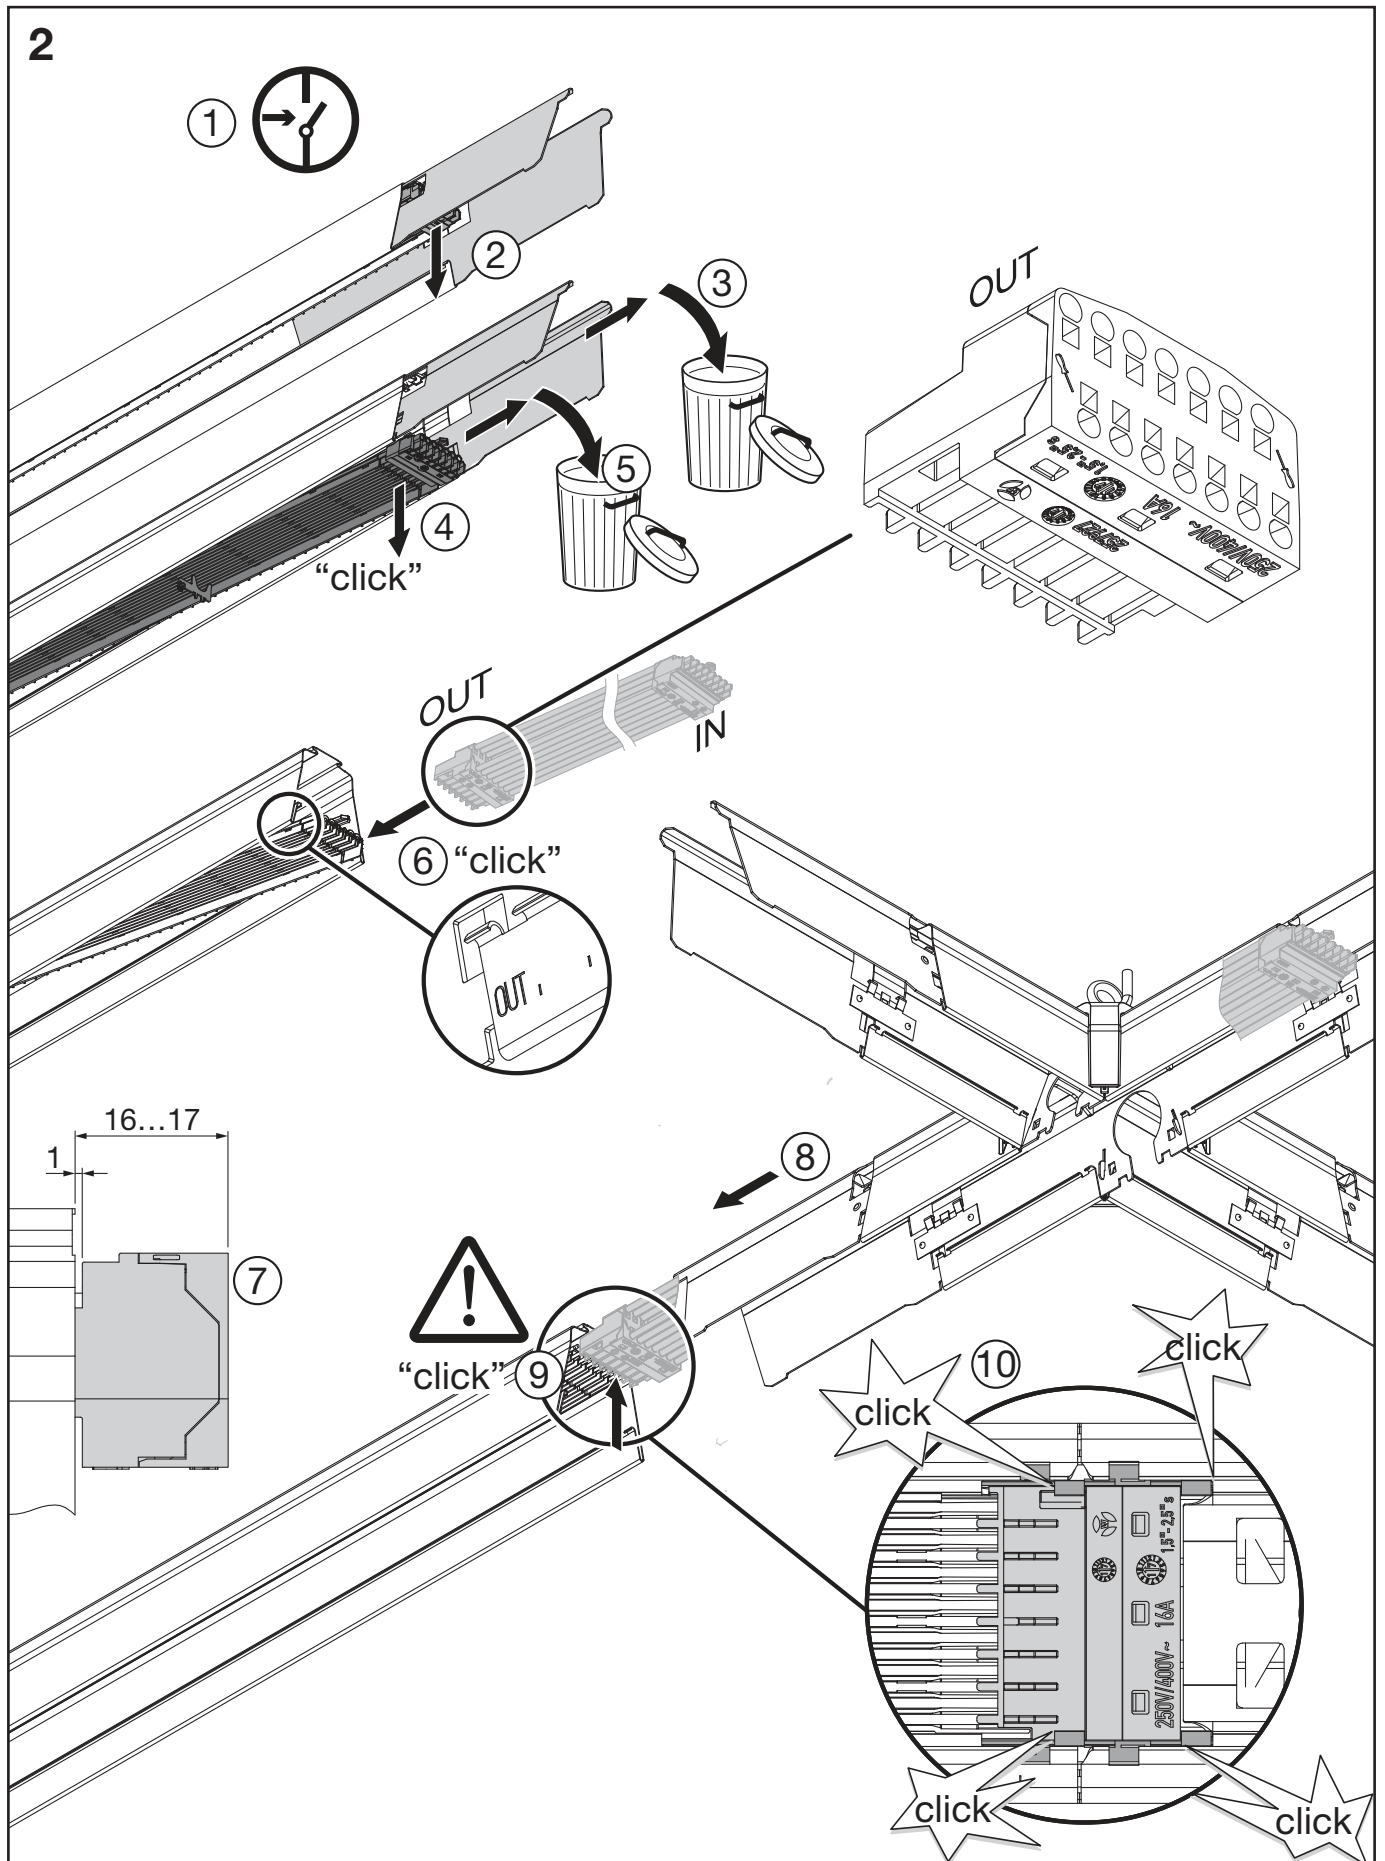

Licross®

X - Verbinder

59TR . CX

siteco

[mm]

1x

59TR1CX
59TR3CX
59TR6CX

= 3.0

1x

2x

IN

59TL3FNK → 

IN
OUT

59TL3LX7
59TL3LXE → 

IN

OUT