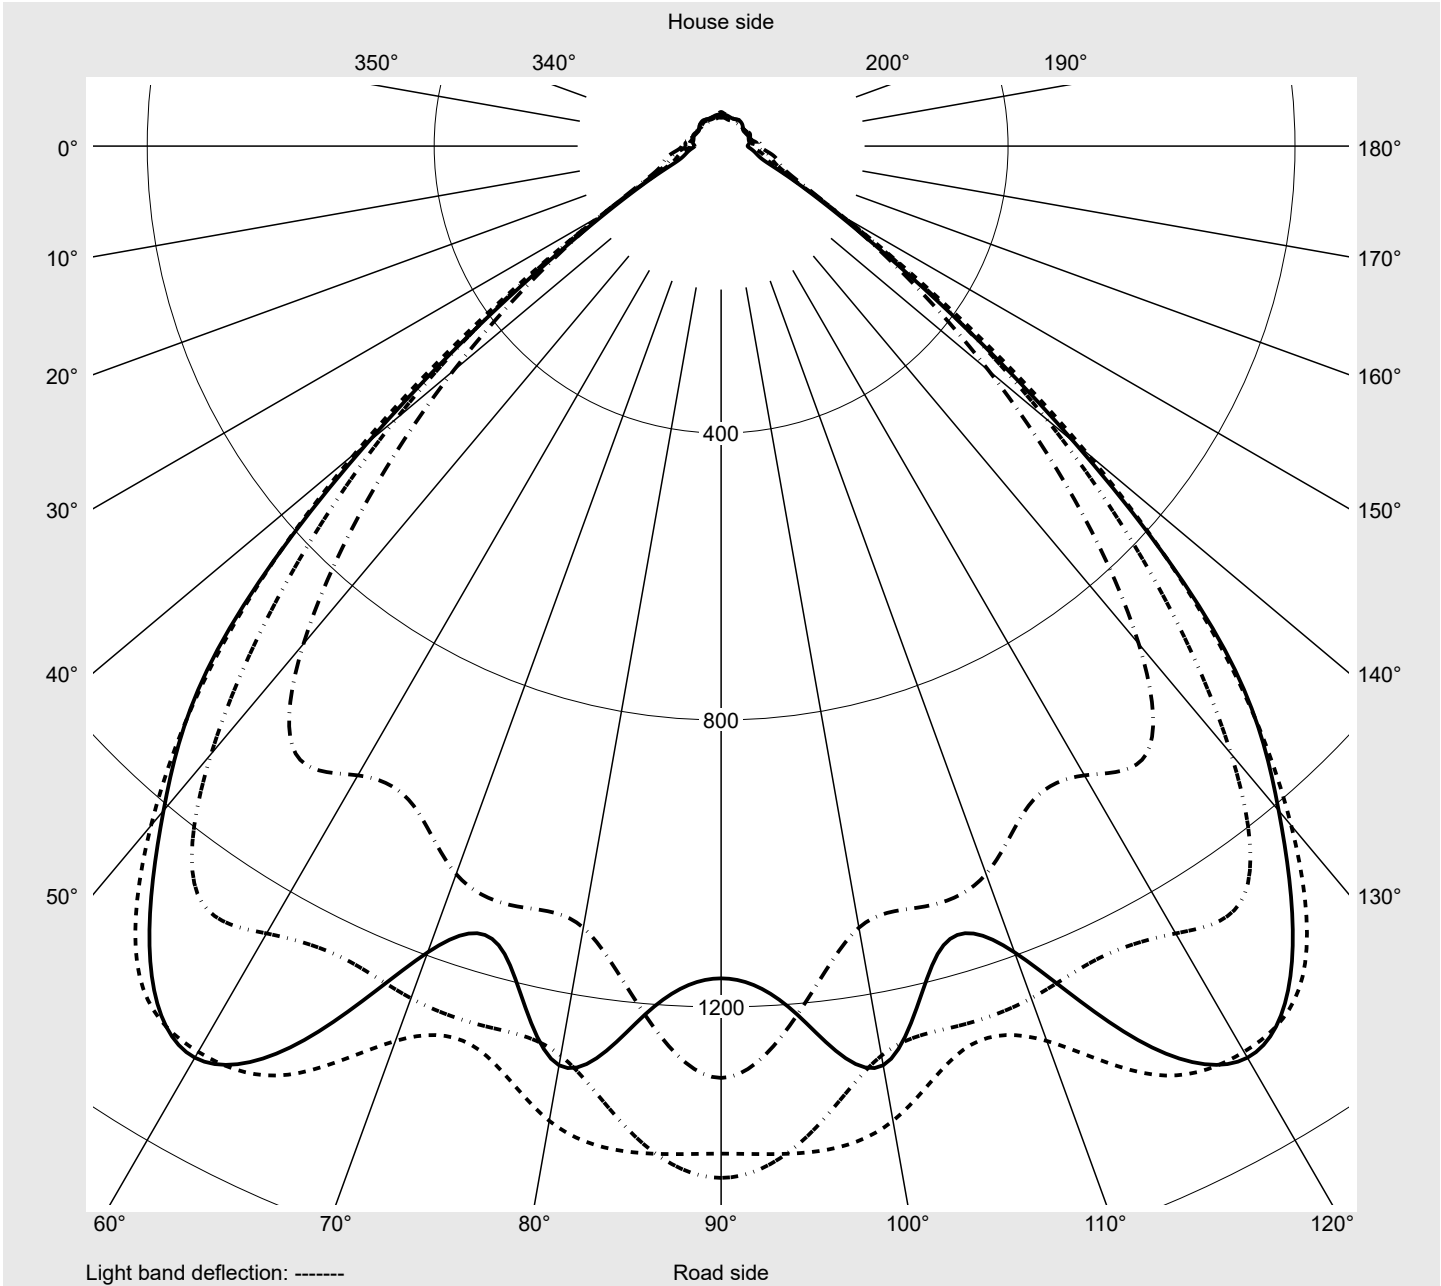

Photometric test report

Family Floodlight FL21 mini	Order number: 5XA7772D2F3A EAN: 4058352656174	LP number 59367_72
	Version Mast bracket Optic asymmetric distribution PL33T Cover toughened safety glass Lamps LED 3000 K CRI ≥ 70 Controlgear ECG SITECO iQ Rated values Net luminous flux = 17620 lm Power consumption = 143.0 W Luminous efficacy = 123.2 lm/W	serial documentation 21.12.2022

Luminous intensity in cd/klm C180-0 C240-60 C245-65 C270-90 **Imax: 1467 cd/klm**

Luminaire output ratios

Eta	100.0%
Eta 0° - 90°	100.0%
Eta 90° - 180°	0.0%

Luminous intensity class acc. to EN13201-2

Class:	G6
Imax 70°	277.8
Imax 80°	14.1
Imax 90°	0.0
Imax >90°	0.0
Imax >95°	0.0

Envelope curve in cd/klm **KMK 60°** **KMK 57.5°** **KMK 55°** **KMK 52.5°** **siteco**

Photometric test report

Family Floodlight FL21 mini	Order number: 5XA7772D2F3A EAN: 4058352656174	LP number 59367_72
---------------------------------------	--	------------------------------