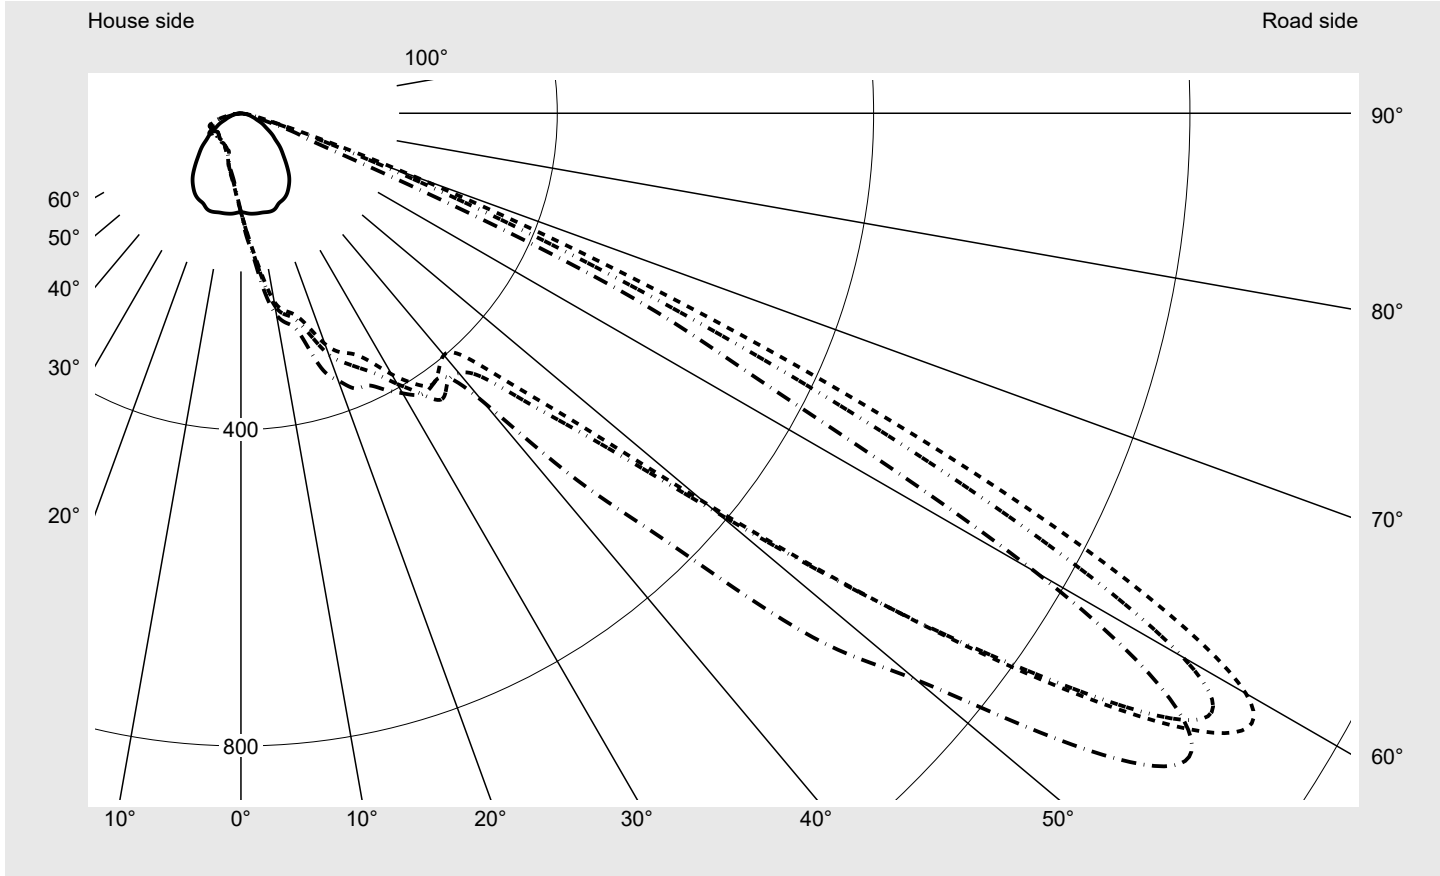

Photometric test report

Family Floodlight FL21 mini	Order number: 5XA7772D2F3A EAN: 4058352656174	LP number 59367_72
	Version Mast bracket Optic asymmetric distribution PL33T Cover toughened safety glass Lamps LED 3000 K CRI ≥ 70 Controlgear ECG SITECO iQ Rated values Net luminous flux = 17620 lm Power consumption = 143.0 W Luminous efficacy = 123.2 lm/W	serial documentation 21.12.2022

Luminous intensity in cd/klm C180-0 C240-60 C245-65 C270-90 **Imax: 1467 cd/klm**

Luminaire output ratios

Eta	100.0%
Eta 0° - 90°	100.0%
Eta 90° - 180°	0.0%

Luminous intensity class acc. to EN13201-2

Class:	G6
Imax 70°	277.8
Imax 80°	14.1
Imax 90°	0.0
Imax >90°	0.0
Imax >95°	0.0

Envelope curve in cd/klm **KMK 60°** **KMK 57.5°** **KMK 55°** **KMK 52.5°** **siteco**

Photometric test report

Family Floodlight FL21 mini	Order number: 5XA7772D2F3A EAN: 4058352656174	LP number 59367_72
---------------------------------------	--	------------------------------