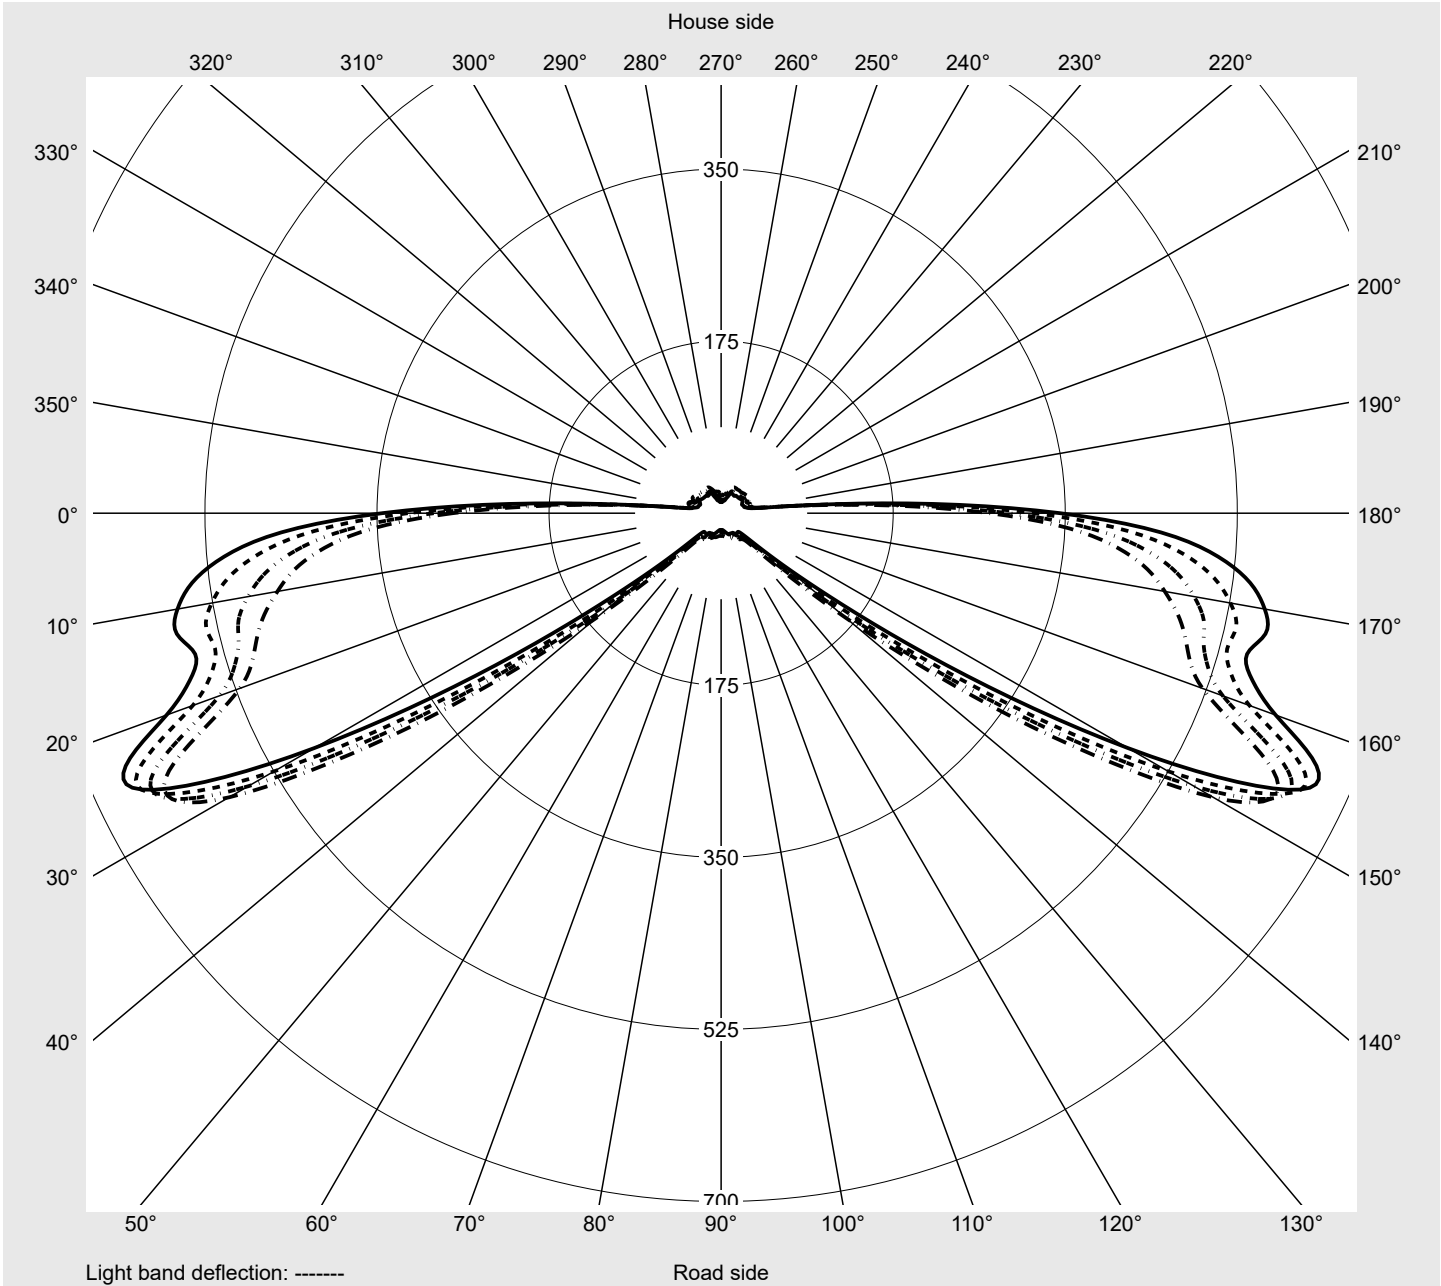

Photometric test report

Family Streetlight 21 midi LED	Order number: 5XE3B31G08MB EAN: 4058352726419	LP number 59065_348
	Version post-top or side-entry mounting Optic asymmetric, wide distribution (ST0.5a) Cover toughened safety glass Lamps LED 3000 K CRI ≥ 70 Controlgear ECG SITECO iQ Rated values Net luminous flux = 19500 lm Power consumption = 146.7 W Luminous efficacy = 132.9 lm/W	serial documentation 15.07.2022

Luminous intensity in cd/klm
C180-0
C205-25
C207,5-27,5
C270-90
Imax: 661 cd/klm

Luminaire output ratios

Eta	100.0%
Eta 0° - 90°	100.0%
Eta 90° - 180°	0.0%

Luminous intensity class acc. to EN13201-2

Class:	G3
Imax 70°	629.6
Imax 80°	99.6
Imax 90°	0.0
Imax >90°	0.0
Imax >95°	0.0

Measurement conditions
DIN EN 13032 and DIN 5032

Photometric test report

Family Streetlight 21 midi LED	Order number: 5XE3B31G08MB EAN: 4058352726419	LP number 59065_348
--	--	-------------------------------

Envelope curve in cd/klm **KMK 73°** **KMK 72°** **KMK 71°** **KMK 70°** **siteco**

Photometric test report

Family Streetlight 21 midi LED	Order number: 5XE3B31G08MB EAN: 4058352726419	LP number 59065_348
Table of values for luminous intensities		Maximum luminous intensity
		siteco