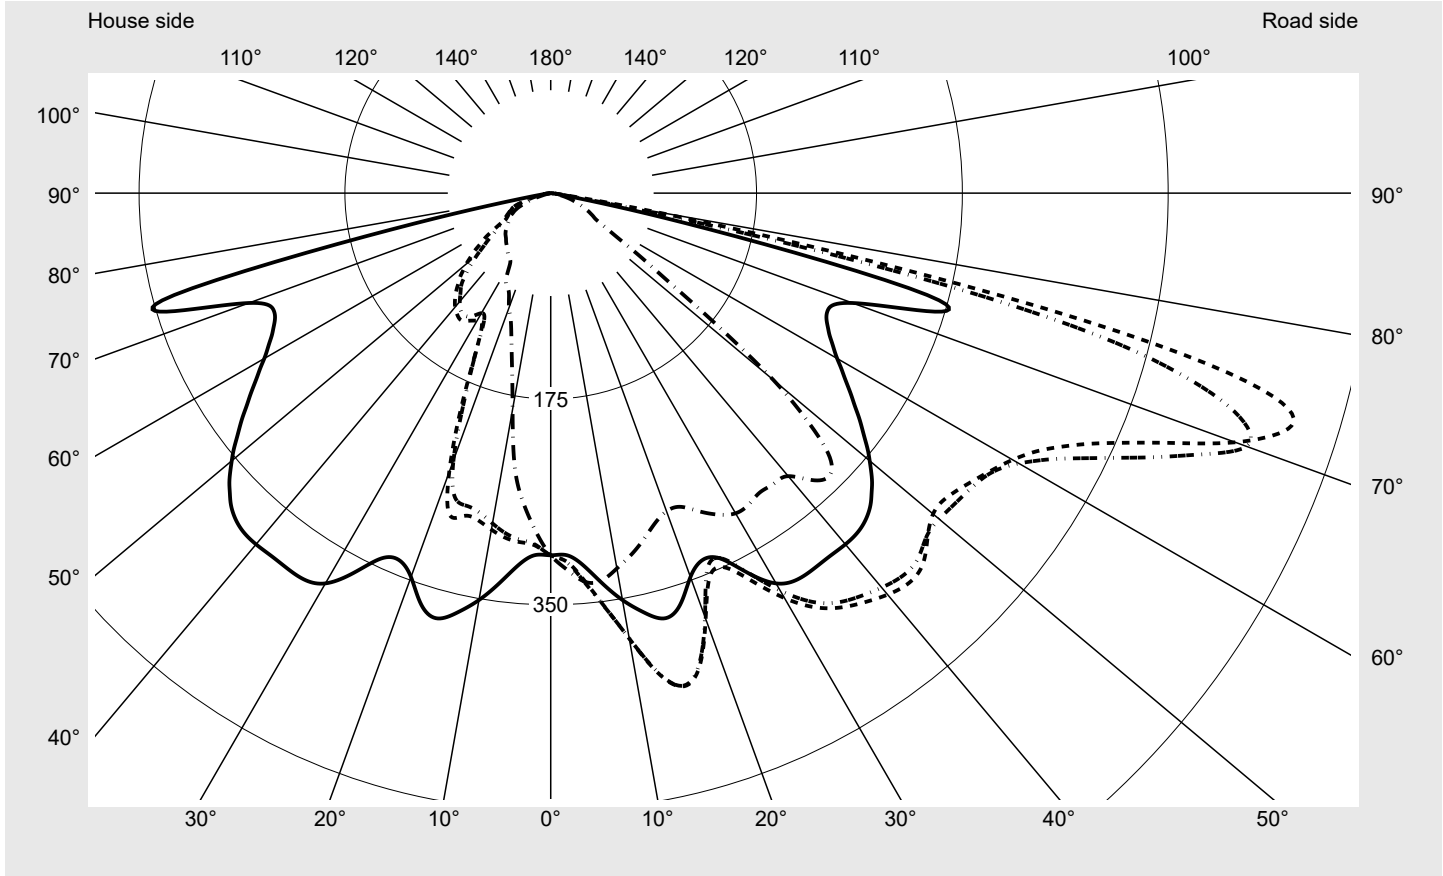

Photometric test report

Family Streetlight 21 midi LED	Order number: 5XE3B31G08MB EAN: 4058352726419	LP number 59065_348
	Version post-top or side-entry mounting Optic asymmetric, wide distribution (ST0.5a) Cover toughened safety glass Lamps LED 3000 K CRI ≥ 70 Controlgear ECG SITECO iQ Rated values Net luminous flux = 19500 lm Power consumption = 146.7 W Luminous efficacy = 132.9 lm/W	serial documentation 15.07.2022

Luminous intensity in cd/klm
C180-0
C205-25
C207,5-27,5
C270-90
Imax: 661 cd/klm

Luminaire output ratios

Eta	100.0%
Eta 0° - 90°	100.0%
Eta 90° - 180°	0.0%

Luminous intensity class acc. to EN13201-2

Class:	G3
Imax 70°	629.6
Imax 80°	99.6
Imax 90°	0.0
Imax >90°	0.0
Imax >95°	0.0