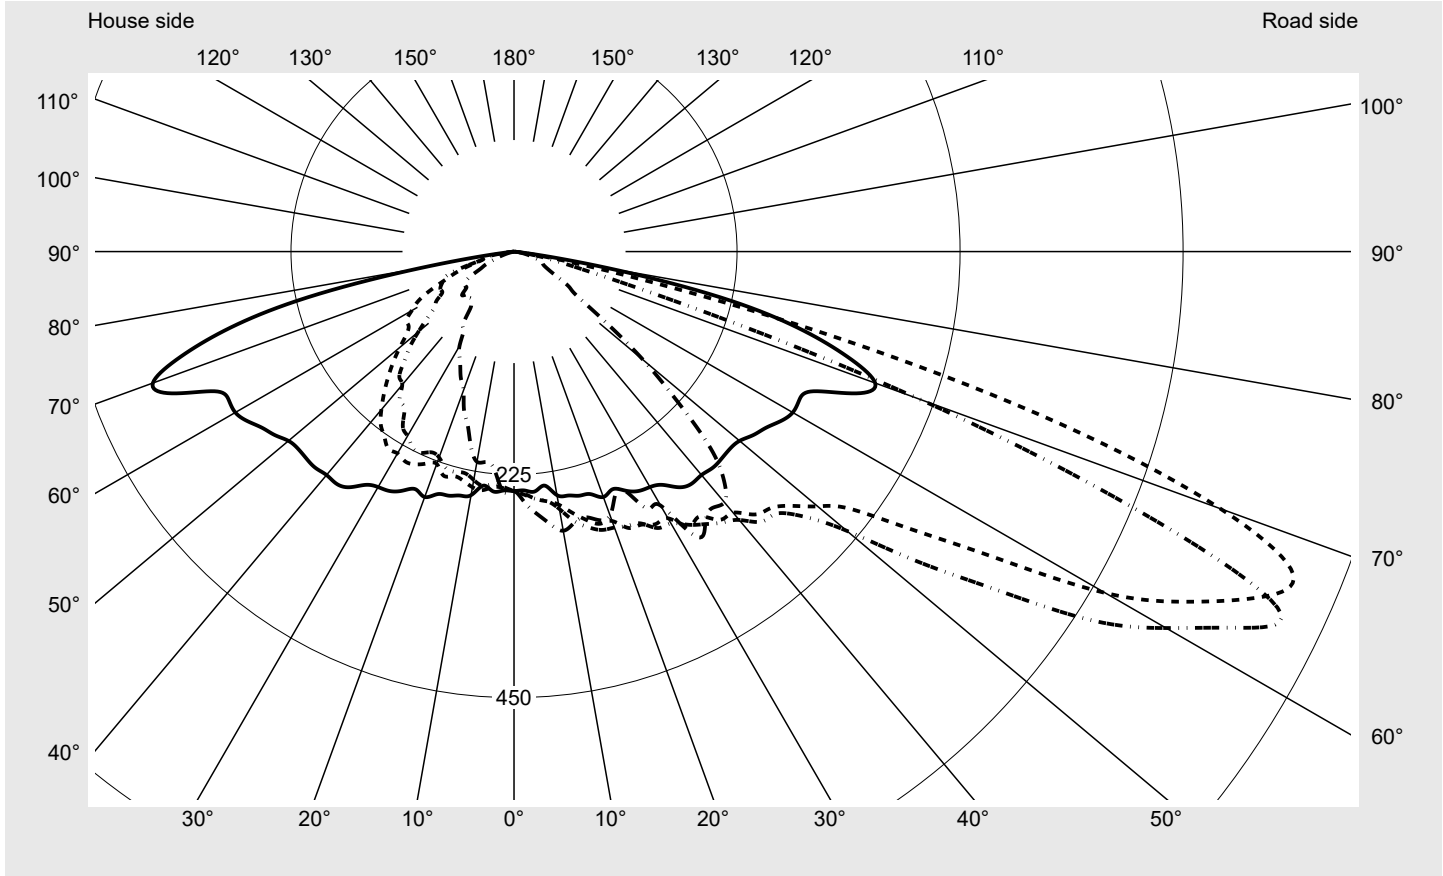

Photometric test report

Family Streetlight 21 micro LED	Order number: 5XE1C41D08CB EAN: 4058352739778	LP number 59081_1113
	Version post-top or side-entry mounting Optic asymmetric, wide distribution (ST0.8a) Cover toughened safety glass Lamps LED 4000 K CRI ≥ 70 Controlgear ECG SITECO iQ Rated values Net luminous flux = 2980 lm Power consumption = 19.4 W Luminous efficacy = 153.6 lm/W	serial documentation 16.05.2023

Luminous intensity in cd/klm C180-0 C200-20 C205-25 C270-90 **Imax: 851 cd/klm**

Luminaire output ratios

Eta	100.0%
Eta 0° - 90°	100.0%
Eta 90° - 180°	0.0%

Luminous intensity class acc. to EN13201-2

Class:	G3
Imax 70°	826.1
Imax 80°	99.6
Imax 90°	0.0
Imax >90°	0.0
Imax >95°	0.0

Envelope curve in cd/klm **KMK 67.5°** **KMK 65°** **KMK 62.5°** **KMK 60°** **siteco**

Photometric test report

Family Streetlight 21 micro LED	Order number: 5XE1C41D08CB EAN: 4058352739778	LP number 59081_1113
Table of values for luminous intensities		Maximum luminous intensity