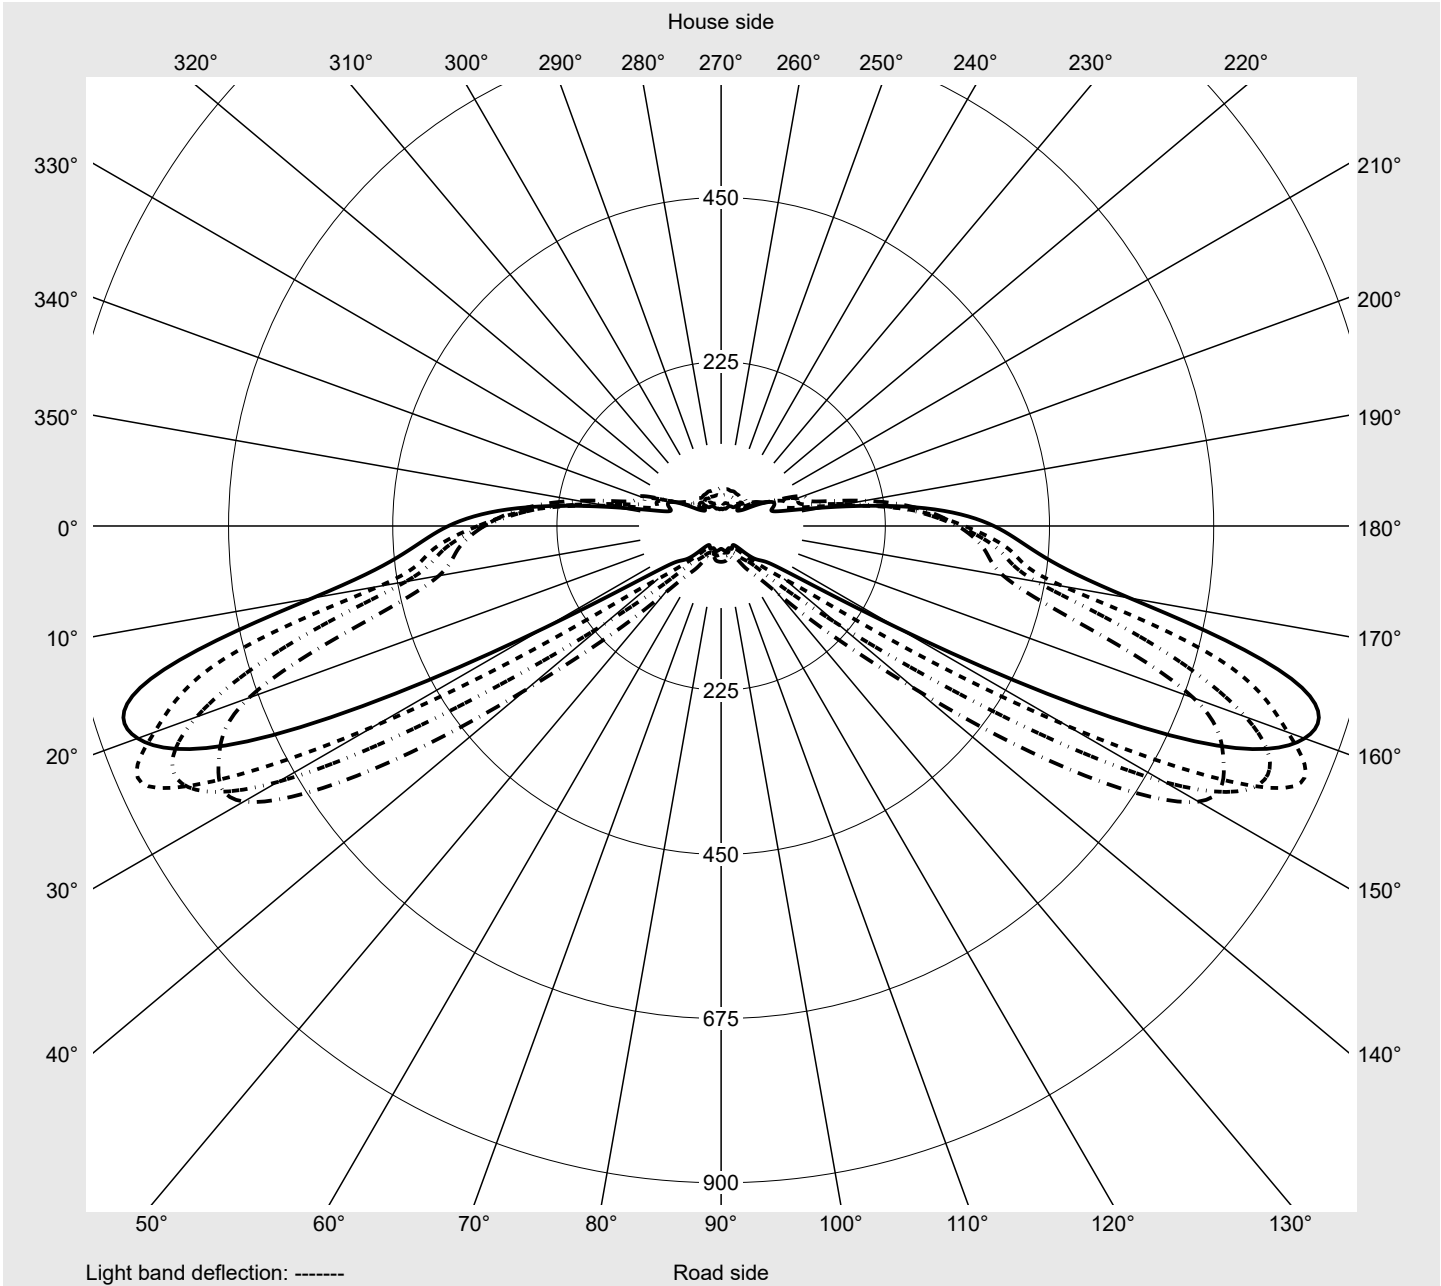

Photometric test report

Family Streetlight 21 micro LED	Order number: 5XE1C41D08CB EAN: 4058352739778	LP number 59081_1113
	Version post-top or side-entry mounting Optic asymmetric, wide distribution (ST0.8a) Cover toughened safety glass Lamps LED 4000 K CRI ≥ 70 Controlgear ECG SITECO iQ Rated values Net luminous flux = 2980 lm Power consumption = 19.4 W Luminous efficacy = 153.6 lm/W	serial documentation 16.05.2023

Luminous intensity in cd/klm C180-0 C200-20 C205-25 C270-90 **Imax: 851 cd/klm**

Luminaire output ratios

Eta	100.0%
Eta 0° - 90°	100.0%
Eta 90° - 180°	0.0%

Luminous intensity class acc. to EN13201-2

Class:	G3
Imax 70°	826.1
Imax 80°	99.6
Imax 90°	0.0
Imax >90°	0.0
Imax >95°	0.0

Measurement conditions

DIN EN 13032 and DIN 5032

Photometric test report

Family Streetlight 21 micro LED	Order number: 5XE1C41D08CB EAN: 4058352739778	LP number 59081_1113
---	--	--------------------------------

Envelope curve in cd/klm **KMK 67.5°** **KMK 65°** **KMK 62.5°** **KMK 60°** **siteco**

Photometric test report

Family Streetlight 21 micro LED	Order number: 5XE1C41D08CB EAN: 4058352739778	LP number 59081_1113
Table of values for luminous intensities		Maximum luminous intensity