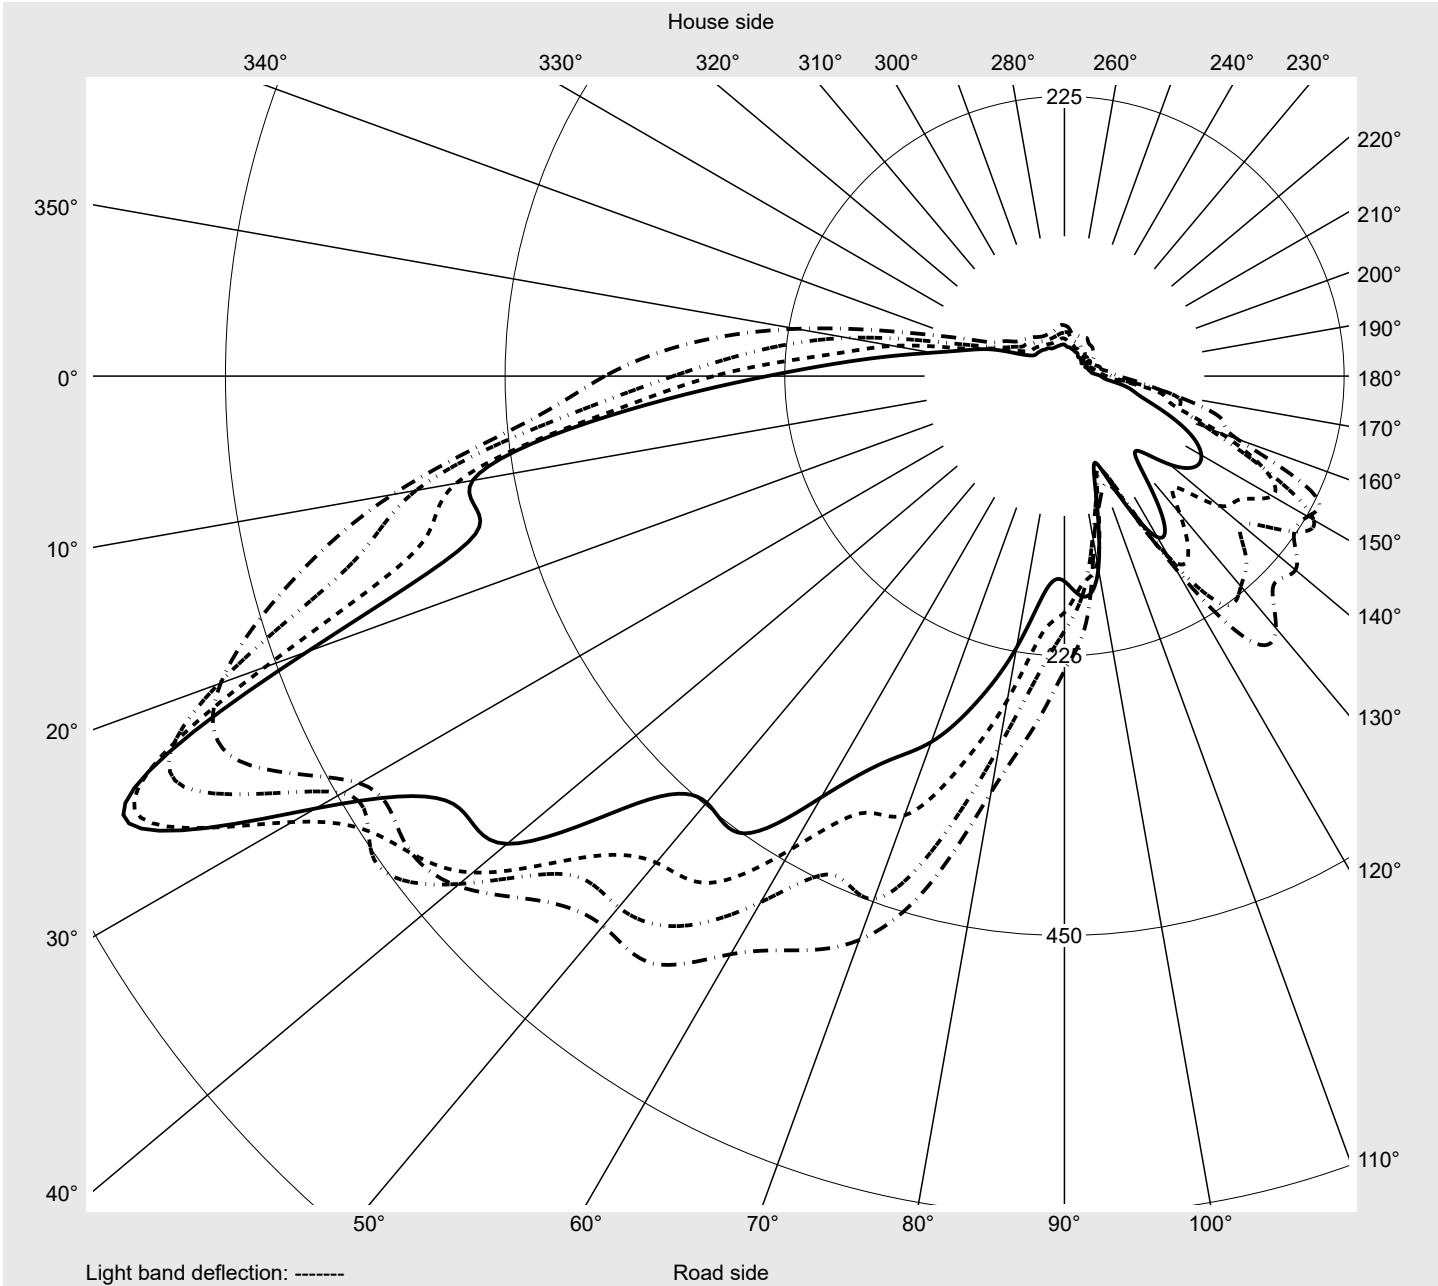

Photometric test report

Family Streetlight 11 midi LED	Order number: 5XC3F21F08ME EAN: 4058352559253	LP number 58932_190
	Version post-top or side-entry mounting Optic pedestrian crossing, asymmetric right distribution (PC-R) Cover transparent, PMMA Lamps LED 2200 K CRI ≥ 70 Controlgear ECG SITECO iQ Rated values Net luminous flux = 12740 lm Power consumption = 124.7 W Luminous efficacy = 102.2 lm/W	serial documentation 31.07.2023
		

Luminous intensity in cd/klm C180-0 C205-25 C210-30 C270-90 **Imax: 835 cd/klm**

Luminaire output ratios

Eta	100.0%
Eta 0° - 90°	100.0%
Eta 90° - 180°	0.0%

Luminous intensity class acc. to EN13201-2

Class:	G3
Imax 70°	745.4
Imax 80°	99.8
Imax 90°	0.0
Imax >90°	0.0
Imax >95°	0.0

Measurement conditions
DIN EN 13032 and DIN 5032

Photometric test report

Family Streetlight 11 midi LED	Order number: 5XC3F21F08ME EAN: 4058352559253	LP number 58932_190
---	--	--------------------------------------

Envelope curve in cd/klm **KMK 67.5°** **KMK 65°** **KMK 62.5°** **KMK 60°** **siteco**

Photometric test report

Family Streetlight 11 midi LED	Order number: 5XC3F21F08ME EAN: 4058352559253	LP number 58932_190
Table of values for luminous intensities		Maximum luminous intensity