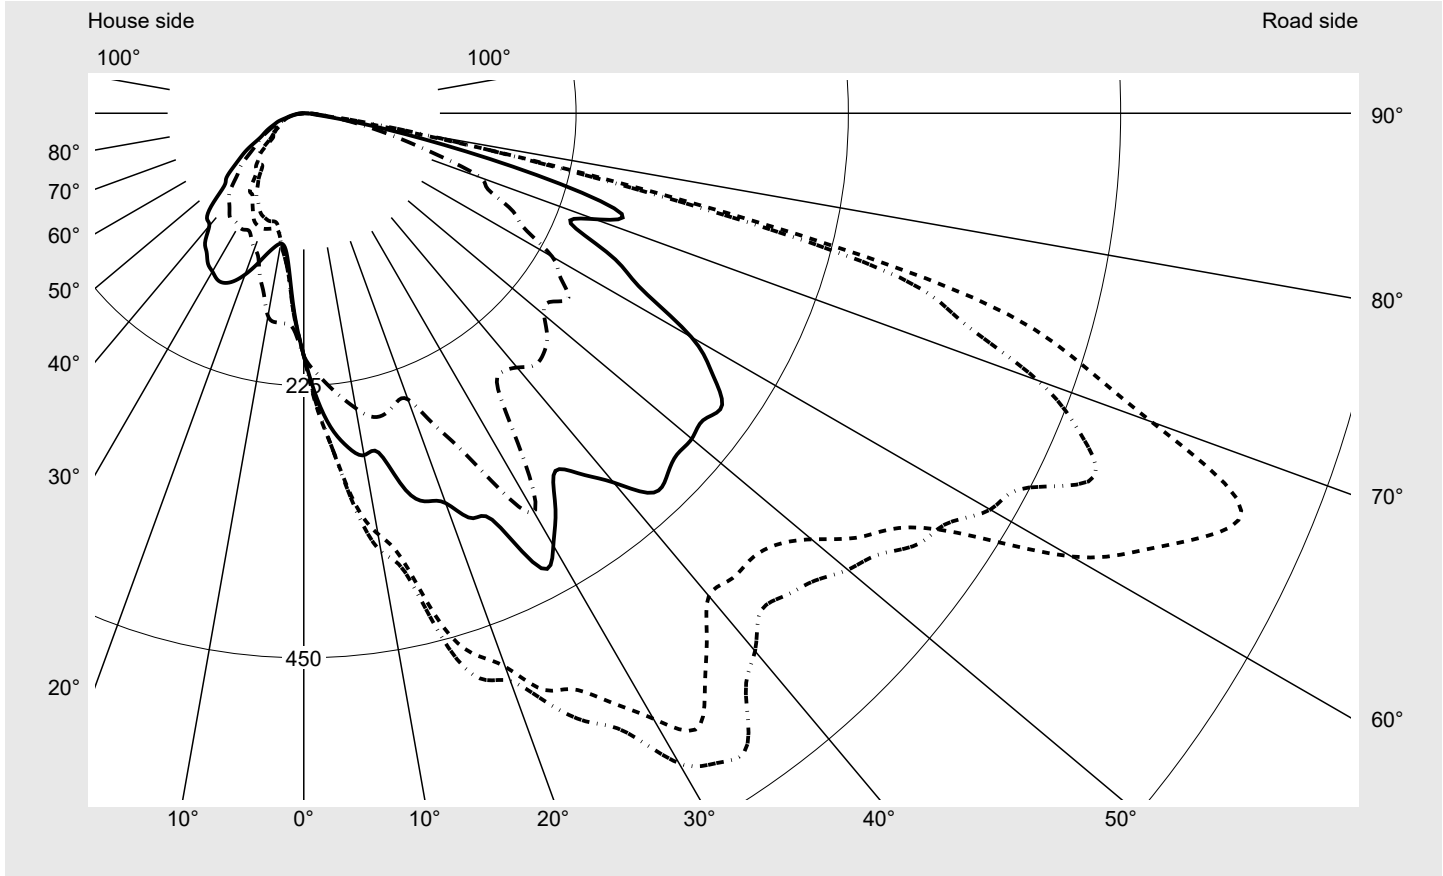

Photometric test report

Family Streetlight 11 midi LED	Order number: 5XC3F21F08ME EAN: 4058352559253	LP number 58932_190
	Version post-top or side-entry mounting Optic pedestrian crossing, asymmetric right distribution (PC-R) Cover transparent, PMMA Lamps LED 2200 K CRI ≥ 70 Controlgear ECG SITECO iQ Rated values Net luminous flux = 12740 lm Power consumption = 124.7 W Luminous efficacy = 102.2 lm/W	serial documentation 31.07.2023
		

Luminous intensity in cd/klm C180-0 C205-25 C210-30 C270-90 **Imax: 835 cd/klm**

Luminaire output ratios

Eta	100.0%
Eta 0° - 90°	100.0%
Eta 90° - 180°	0.0%

Luminous intensity class acc. to EN13201-2

Class:	G3
Imax 70°	745.4
Imax 80°	99.8
Imax 90°	0.0
Imax >90°	0.0
Imax >95°	0.0