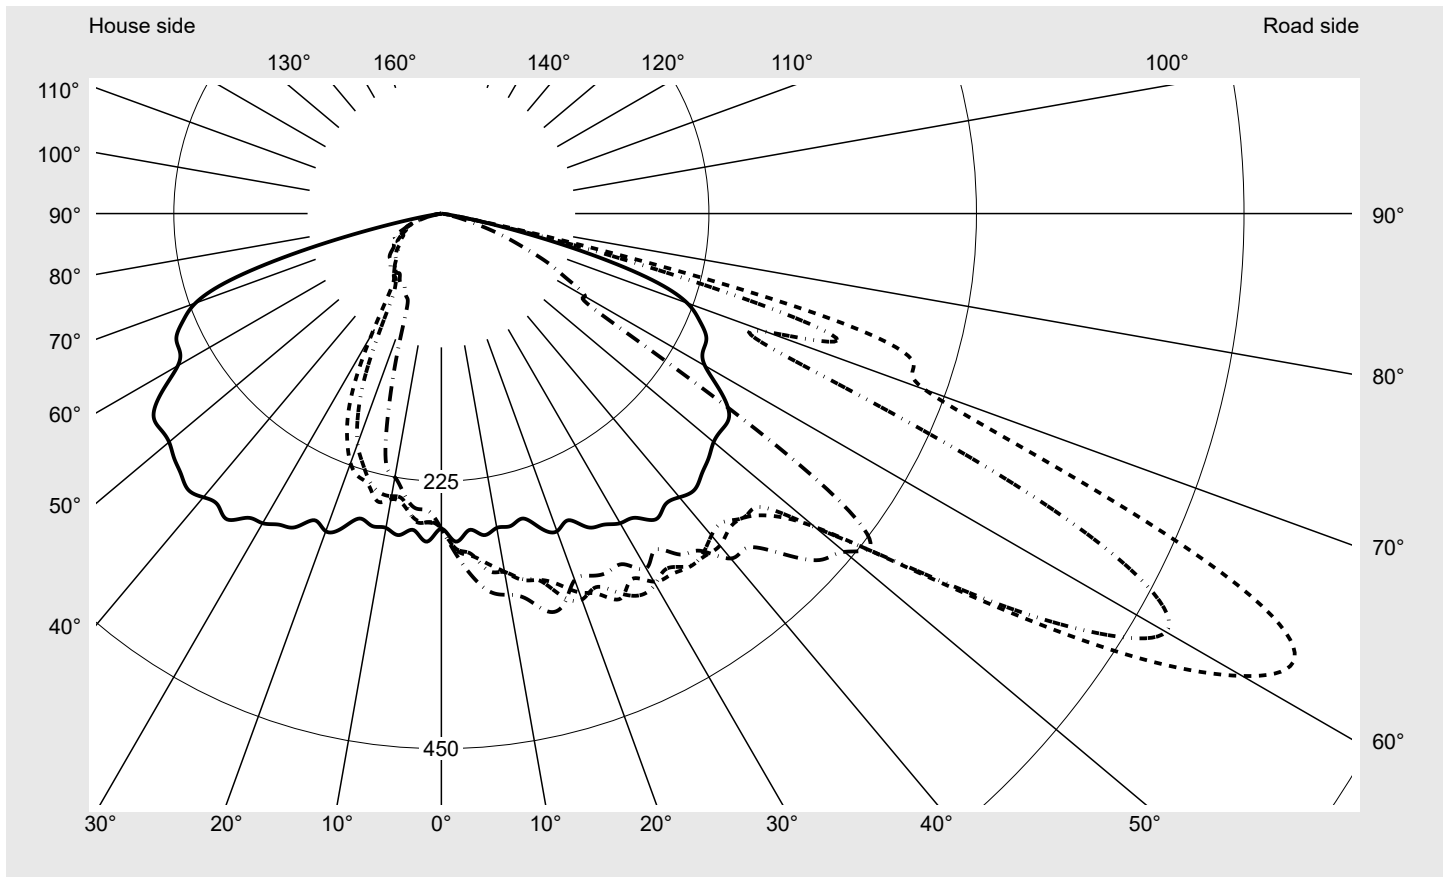

Photometric test report

Family
Streetlight 21 midi LED

Order number: 5XE3E31Y08MB
EAN: 4058352924136

LP number
59077_1304

Version post-top or side-entry mounting, Smart Interface up/down
Optic asymmetric, wide distribution (STW1.0a)
Cover toughened safety glass
Lamps LED 3000 K | CRI ≥ 70
Controlgear EVG SITECO iQ - Smart Interface
Rated values Net luminous flux = 18340 lm
 Power consumption = 129.3 W
 Luminous efficacy = 141.8 lm/W

serial
documentation
09.08.2023

siteco

Luminous intensity in cd/klm

C180-0

C210-30

C215-35

C270-90

Imax: 809 cd/klm

Luminaire output ratios

Eta	100.0%
Eta 0° - 90°	100.0%
Eta 90° - 180°	0.0%

Luminous intensity class acc. to EN13201-2

Class:	G4
Imax 70°	498.7
Imax 80°	32.8
Imax 90°	0.0
Imax >90°	0.0
Imax >95°	0.0

Measurement conditions