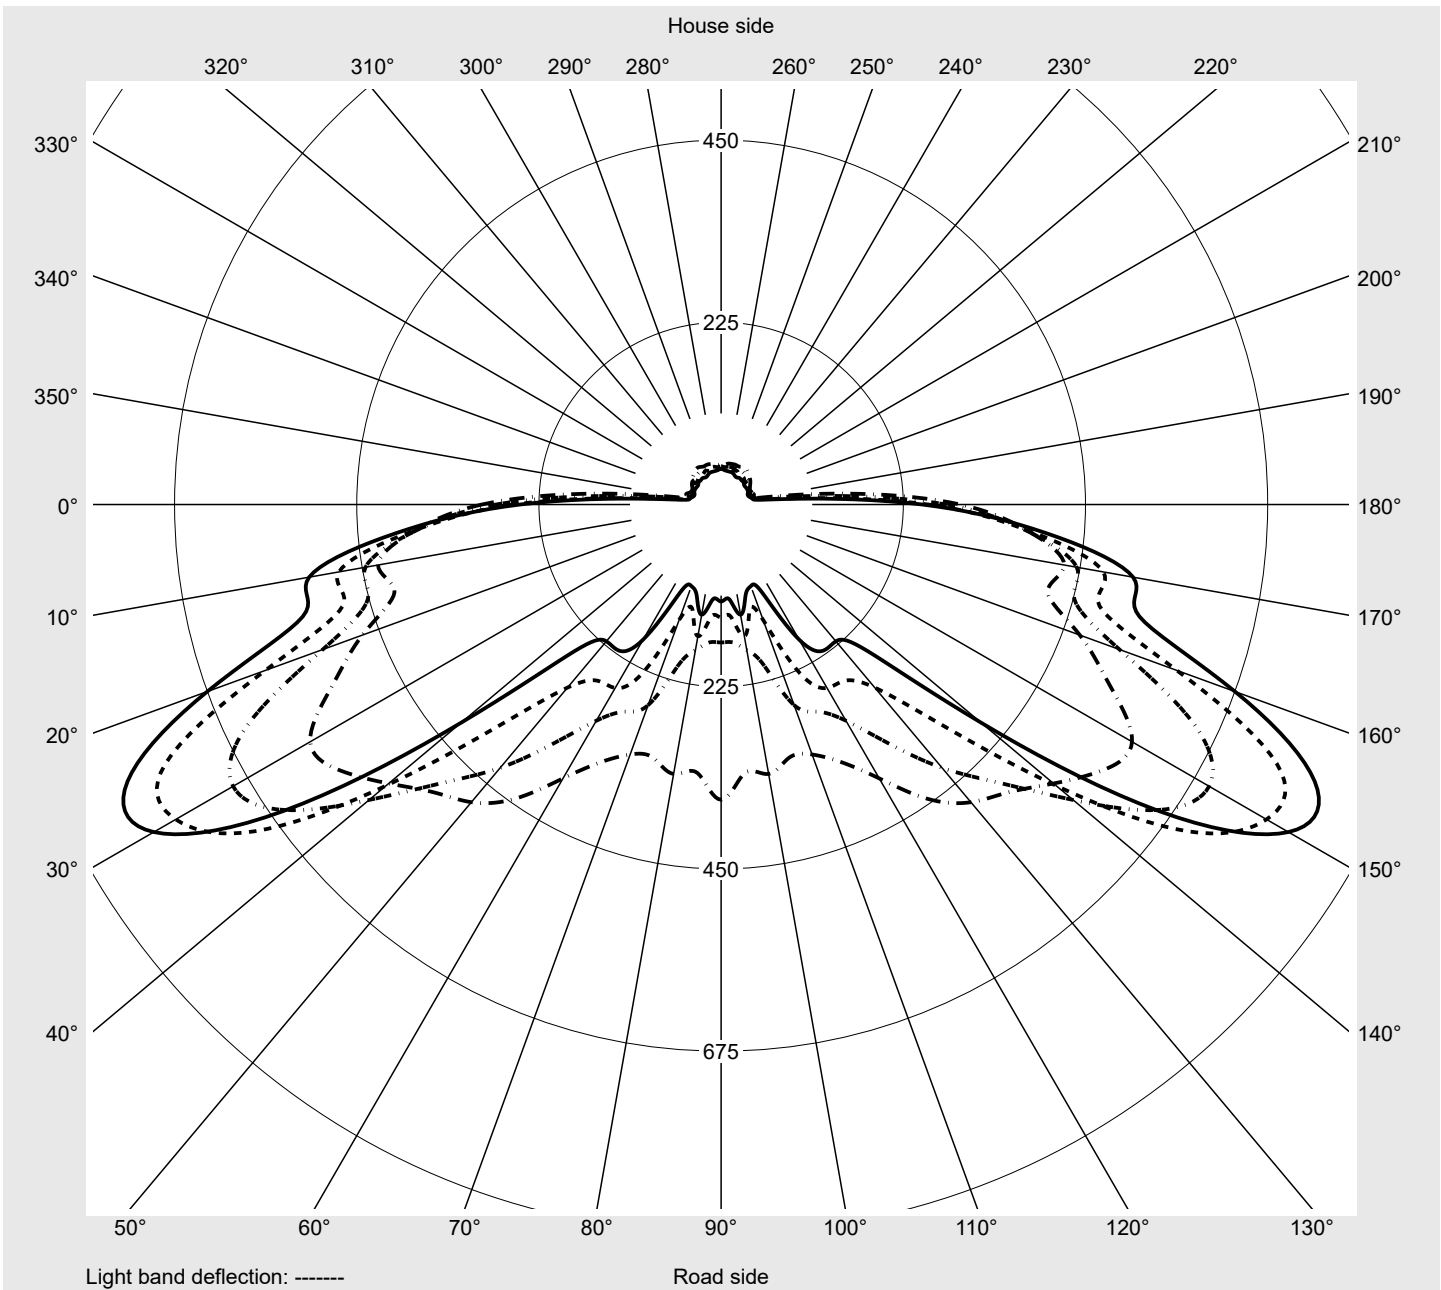

Photometric test report

Family
Streetlight 21 midi LED

Order number: 5XE3E31Y08MB
EAN: 4058352924136

LP number
59077_1304

Version post-top or side-entry mounting, Smart Interface up/down
Optic asymmetric, wide distribution (STW1.0a)
Cover toughened safety glass
Lamps LED 3000 K | CRI ≥ 70
Controlgear EVG SITECO iQ - Smart Interface
Rated values Net luminous flux = 18340 lm
 Power consumption = 129.3 W
 Luminous efficacy = 141.8 lm/W

serial
documentation
09.08.2023

siteco

Luminous intensity in cd/klm

C180-0

C210-30

C215-35

C270-90

Imax: 809 cd/klm

Luminaire output ratios

Eta	100.0%
Eta 0° - 90°	100.0%
Eta 90° - 180°	0.0%

Luminous intensity class acc. to EN13201-2

Class:	G4
Imax 70°	498.7
Imax 80°	32.8
Imax 90°	0.0
Imax >90°	0.0
Imax >95°	0.0

Measurement conditions

DIN EN 13032 and DIN 5032

Photometric test report

Family Streetlight 21 midi LED	Order number: 5XE3E31Y08MB EAN: 4058352924136	LP number 59077_1304
--	--	--------------------------------

Envelope curve in cd/klm **KMK 62.5°** **KMK 60°** **KMK 57.5°** **KMK 55°** **siteco**