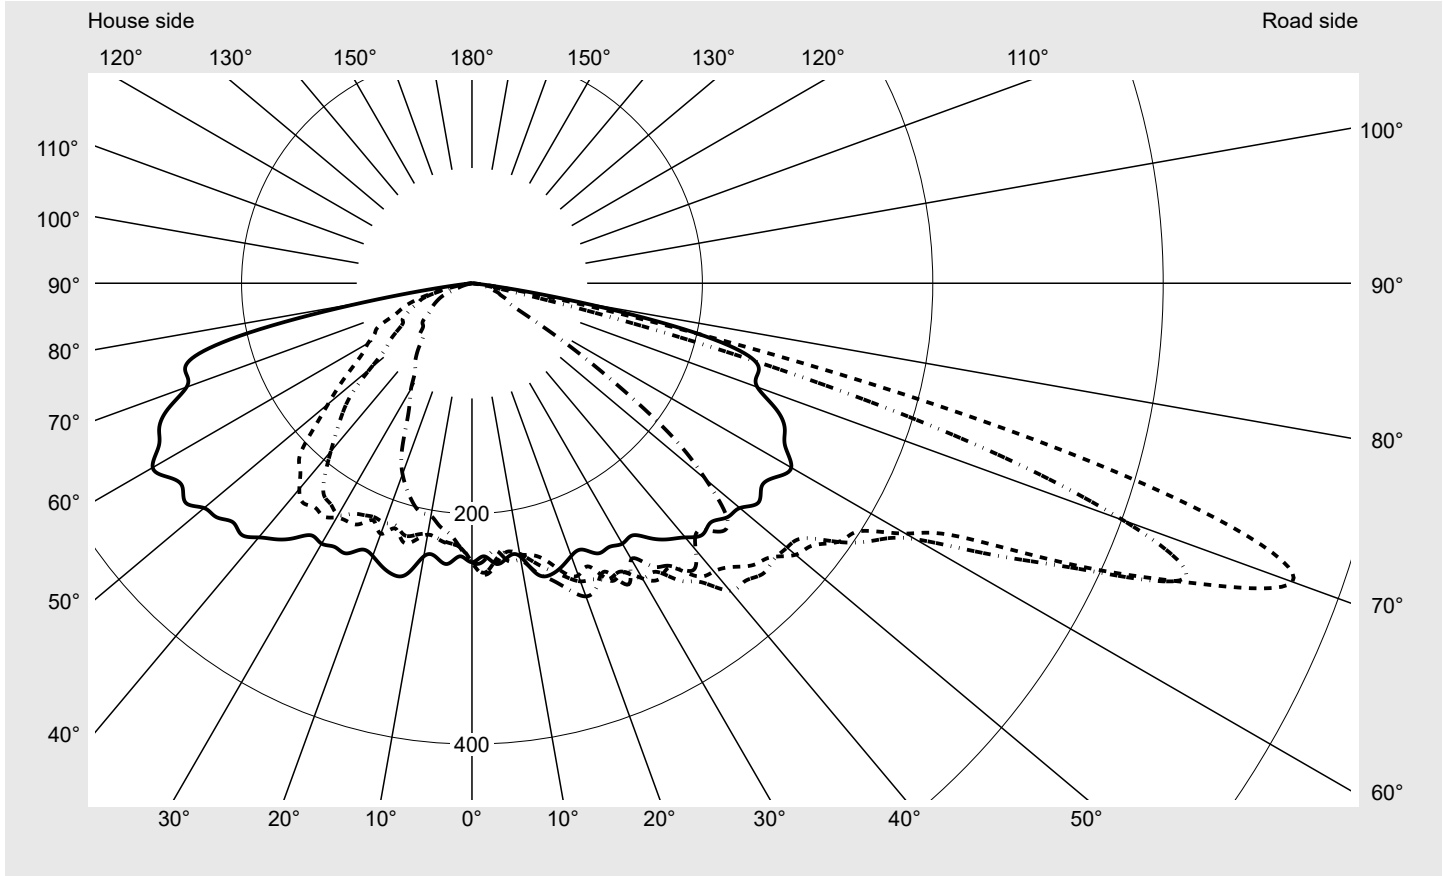

Photometric test report

Family Streetlight 21 micro LED	Order number: 5XE1D31U08DB EAN: 4058352909669	LP number 59076_1302
	Version post-top or side-entry mounting, Smart Interface down Optic asymmetric, wide distribution (ST1.0a) Cover toughened safety glass Lamps LED 3000 K CRI ≥ 70 Controlgear EVG SITECO iQ - Smart Interface Rated values Net luminous flux = 5110 lm Power consumption = 39.1 W Luminous efficacy = 130.7 lm/W	serial documentation 11.08.2023

Luminous intensity in cd/klm C180-0 C205-25 C210-30 C270-90 **Imax: 758 cd/klm**

Luminaire output ratios

Eta	100.0%
Eta 0° - 90°	100.0%
Eta 90° - 180°	0.0%

Luminous intensity class acc. to EN13201-2

Class:	G3
Imax 70°	757.8
Imax 80°	95.1
Imax 90°	0.0
Imax >90°	0.0
Imax >95°	0.0

Envelope curve in cd/klm **KMK 70°** **KMK 67.5°** **KMK 65°** **KMK 62.5°** **siteco**

Photometric test report

Family Streetlight 21 micro LED	Order number: 5XE1D31U08DB EAN: 4058352909669	LP number 59076_1302
Table of values for luminous intensities		Maximum luminous intensity