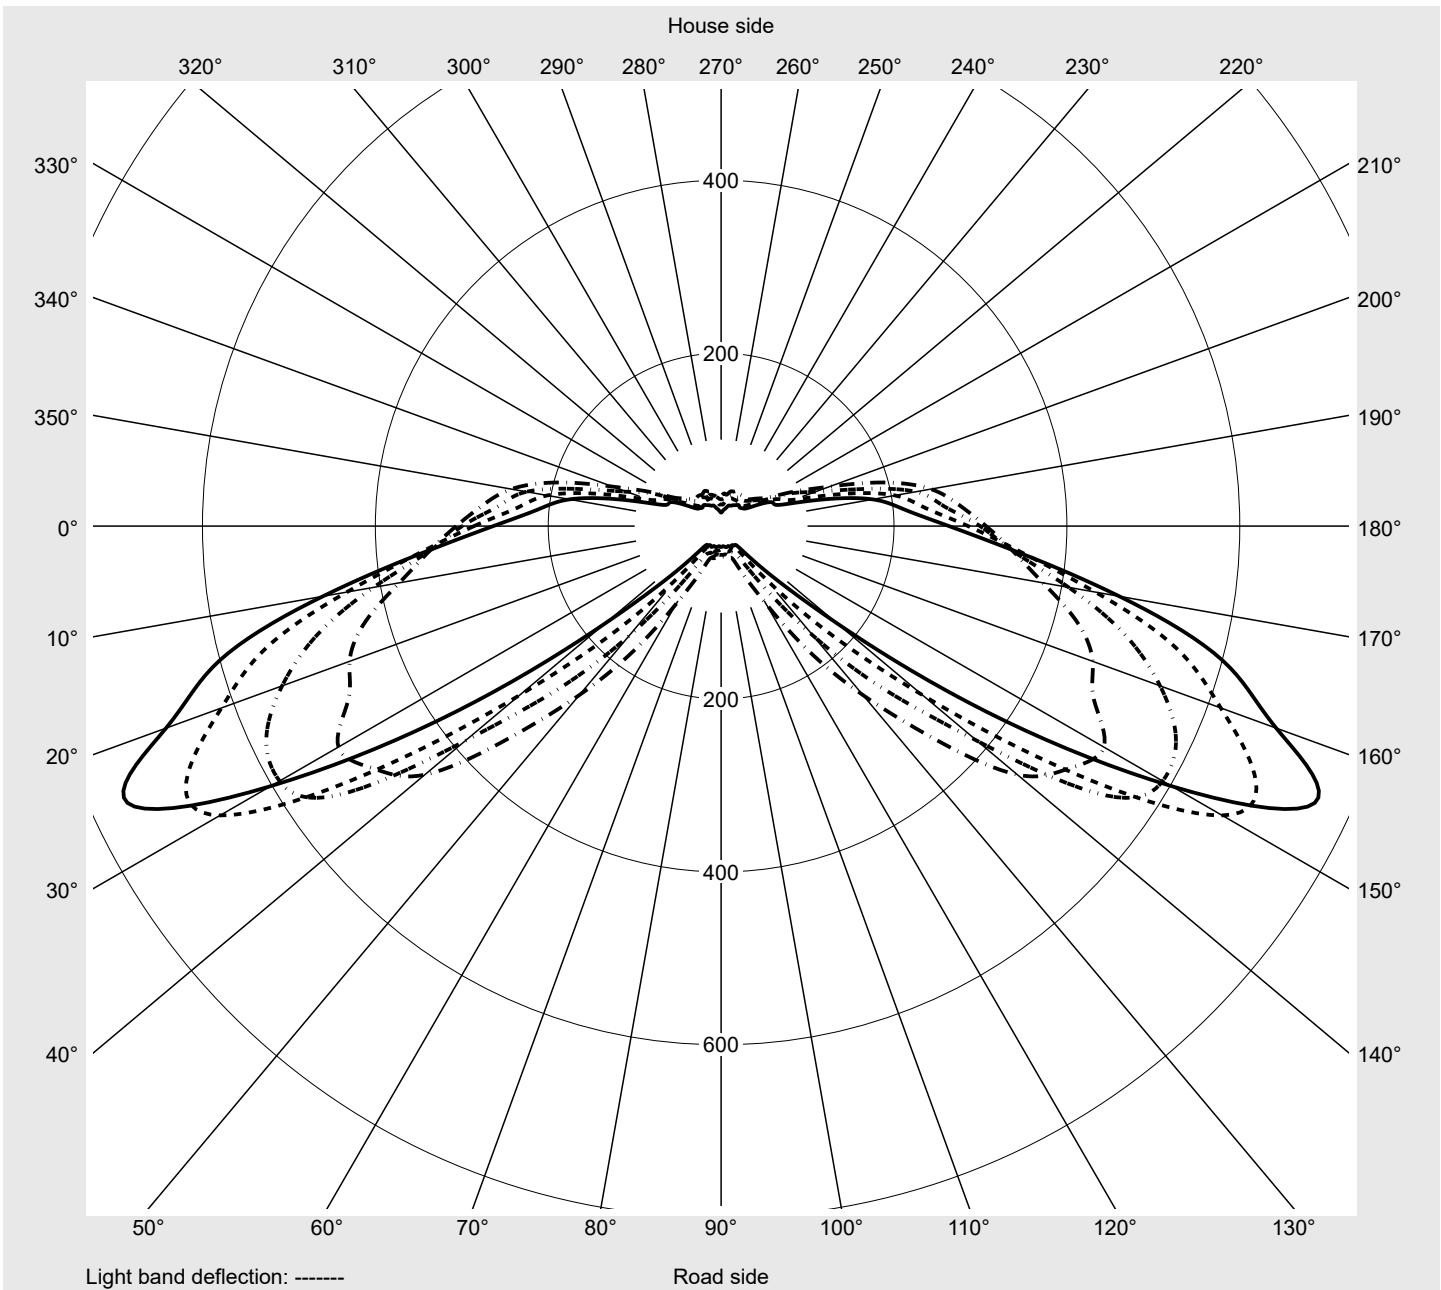

Photometric test report

Family Streetlight 21 micro LED	Order number: 5XE1D31U08DB EAN: 4058352909669	LP number 59076_1302
	Version post-top or side-entry mounting, Smart Interface down Optic asymmetric, wide distribution (ST1.0a) Cover toughened safety glass Lamps LED 3000 K CRI ≥ 70 Controlgear EVG SITECO iQ - Smart Interface Rated values Net luminous flux = 5110 lm Power consumption = 39.1 W Luminous efficacy = 130.7 lm/W	serial documentation 11.08.2023

Luminous intensity in cd/klm C180-0 C205-25 C210-30 C270-90 **Imax: 758 cd/klm**

Luminaire output ratios

Eta	100.0%
Eta 0° - 90°	100.0%
Eta 90° - 180°	0.0%

Luminous intensity class acc. to EN13201-2

Class:	G3
Imax 70°	757.8
Imax 80°	95.1
Imax 90°	0.0
Imax >90°	0.0
Imax >95°	0.0

Measurement conditions

DIN EN 13032 and DIN 5032

Photometric test report

Family Streetlight 21 micro LED	Order number: 5XE1D31U08DB EAN: 4058352909669	LP number 59076_1302
---	--	--------------------------------

Envelope curve in cd/klm **KMK 70°** **KMK 67.5°** **KMK 65°** **KMK 62.5°** **siteco**

Photometric test report

Family Streetlight 21 micro LED	Order number: 5XE1D31U08DB EAN: 4058352909669	LP number 59076_1302
Table of values for luminous intensities		Maximum luminous intensity