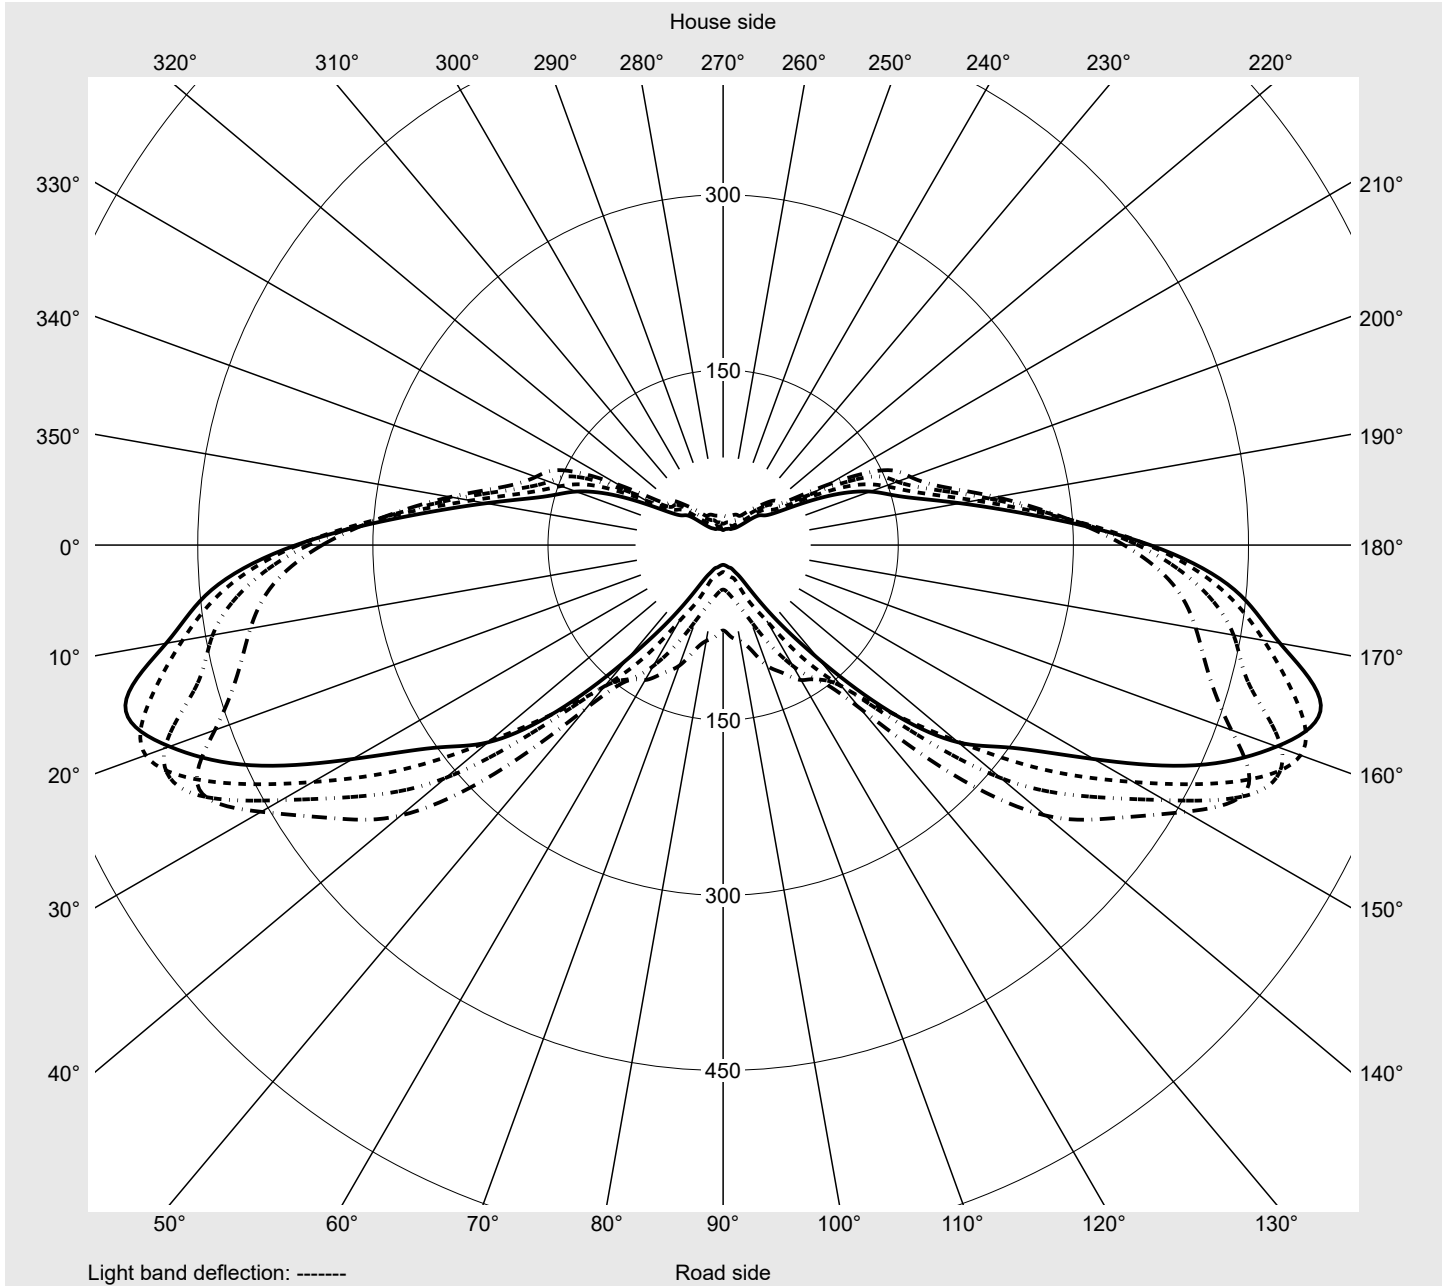

Photometric test report

Family Streetlight 21 midi LED	Order number: 5XE3M31V08NB EAN: 4058352924303	LP number 59158_232
	Version post-top or side-entry mounting, Smart Interface up Optic asymmetric, wide distribution (ST1.0a G), Back Light Control (BLC) Cover toughened safety glass Lamps LED 3000 K CRI ≥ 70 Controlgear EVG SITECO iQ - Smart Interface Rated values Net luminous flux = 18970 lm Power consumption = 136.6 W Luminous efficacy = 138.9 lm/W	serial documentation 11.08.2023

Luminous intensity in cd/klm C180-0 C195-15 C200-20 C270-90 **Imax: 530 cd/klm**

Luminaire output ratios	
Eta	100.0%
Eta 0° - 90°	100.0%
Eta 90° - 180°	0.0%

Luminous intensity class acc. to EN13201-2	
Class:	G4
Imax 70°	494.0
Imax 80°	97.3
Imax 90°	0.0
Imax >90°	0.0
Imax >95°	0.0

Measurement conditions
DIN EN 13032 and DIN 5032

Photometric test report

Family Streetlight 21 midi LED	Order number: 5XE3M31V08NB EAN: 4058352924303	LP number 59158_232
---	--	--------------------------------------

Envelope curve in cd/klm

KMK 67.5°
KMK 65°
KMK 62.5°
KMK 60°

siteco

Photometric test report

Family Streetlight 21 midi LED	Order number: 5XE3M31V08NB EAN: 4058352924303	LP number 59158_232
Table of values for luminous intensities		Maximum luminous intensity
		siteco