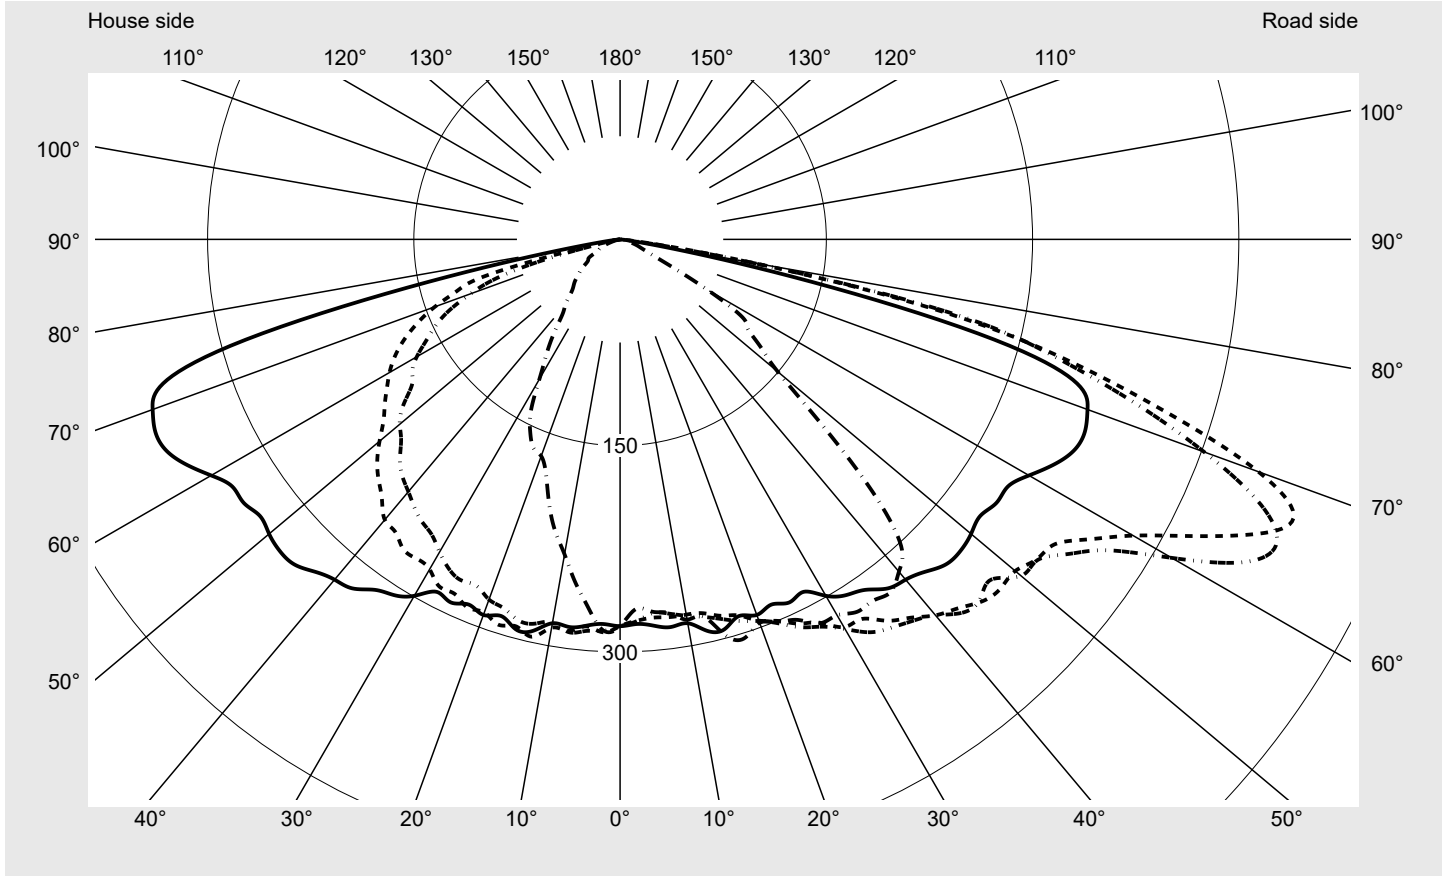

Photometric test report

Family Streetlight 21 midi LED	Order number: 5XE3M31V08NB EAN: 4058352924303	LP number 59158_232
	Version post-top or side-entry mounting, Smart Interface up Optic asymmetric, wide distribution (ST1.0a G), Back Light Control (BLC) Cover toughened safety glass Lamps LED 3000 K CRI ≥ 70 Controlgear EVG SITECO iQ - Smart Interface Rated values Net luminous flux = 18970 lm Power consumption = 136.6 W Luminous efficacy = 138.9 lm/W	serial documentation 11.08.2023

Luminous intensity in cd/klm C180-0 C195-15 C200-20 C270-90 **Imax: 530 cd/klm**

Luminaire output ratios	
Eta	100.0%
Eta 0° - 90°	100.0%
Eta 90° - 180°	0.0%

Luminous intensity class acc. to EN13201-2	
Class:	G4
Imax 70°	494.0
Imax 80°	97.3
Imax 90°	0.0
Imax >90°	0.0
Imax >95°	0.0