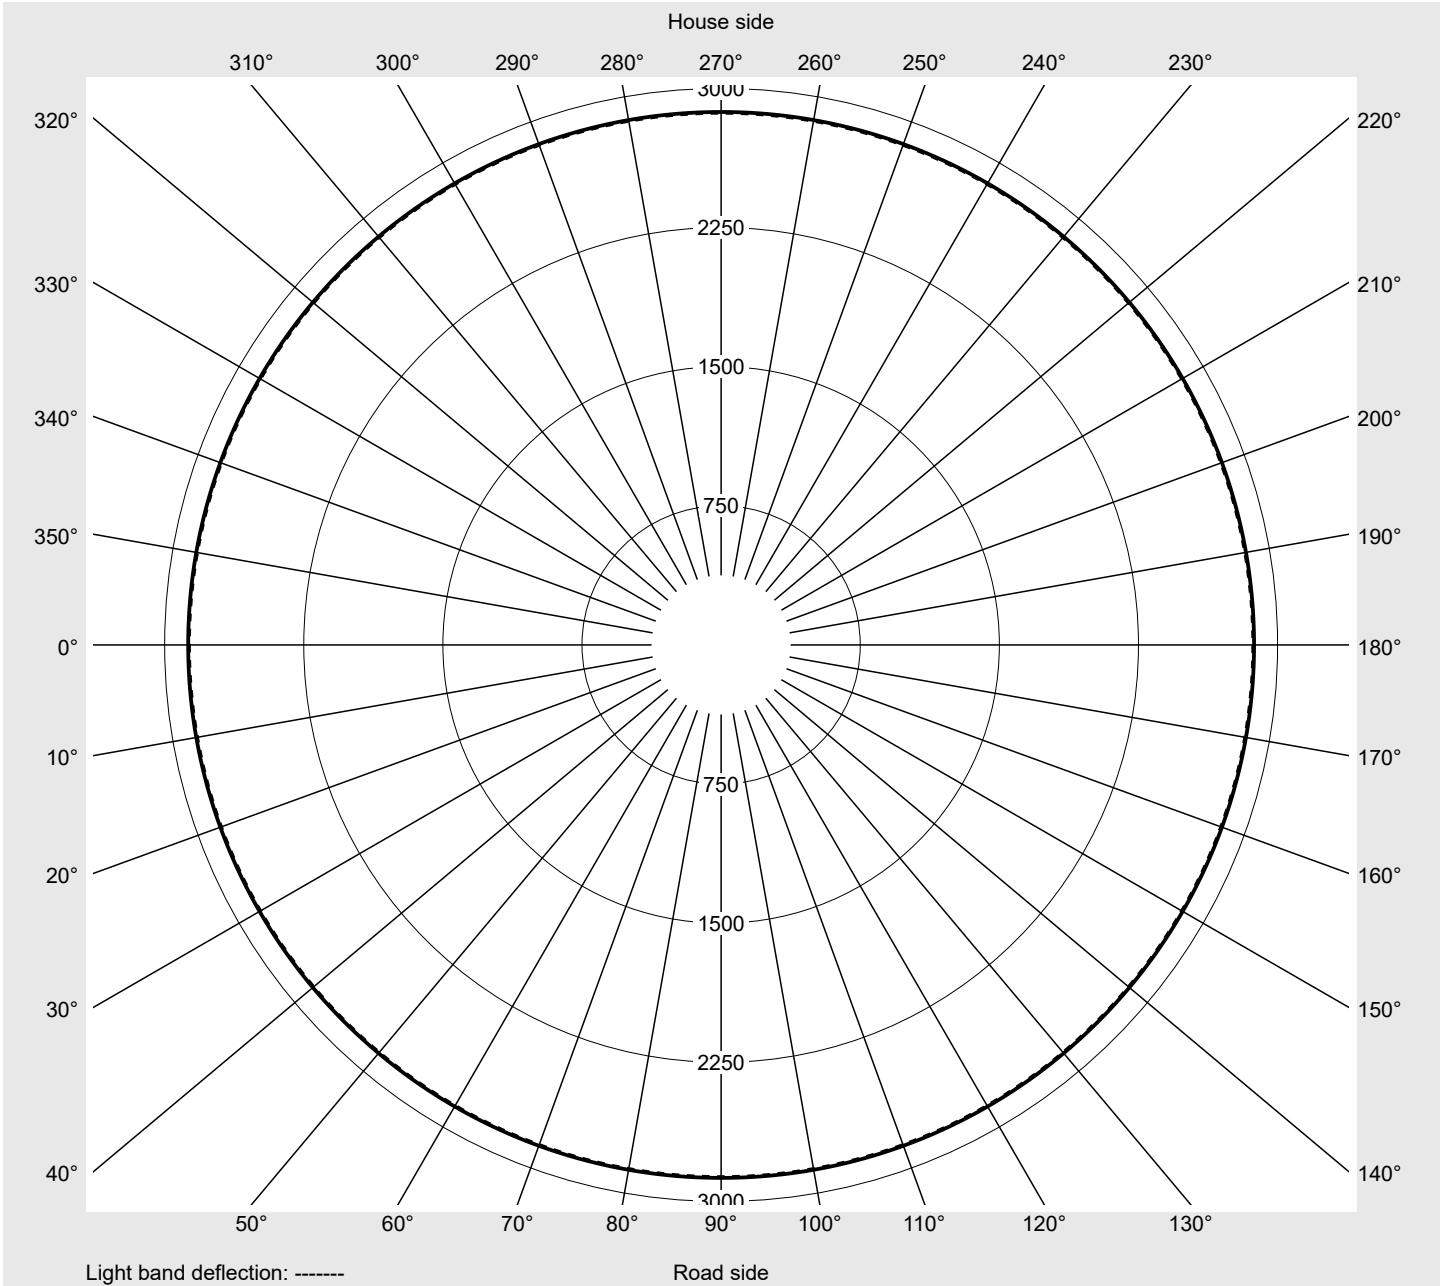

Photometric test report

Family Floodlight FL21 midi	Order number: 5XA7782F1B1A EAN: 4058352854174	LP number 59238_92
	Version mounting bracket Optic symmetric distribution RS12 Cover toughened safety glass Lamps LED 2200 K CRI ≥ 70 Controlgear ECG SITECO iQ Rated values Net luminous flux = 29450 lm Power consumption = 270.2 W Luminous efficacy = 109 lm/W	serial documentation 22.08.2023
		

Luminous intensity in cd/klm C180-0 **Imax: 2873 cd/klm**

Luminaire output ratios

Eta	100.0%
Eta 0° - 90°	100.0%
Eta 90° - 180°	0.0%

Luminous intensity class acc. to EN13201-2

Class:	G6
Imax 70°	36.4
Imax 80°	9.1
Imax 90°	0.0
Imax >90°	0.0
Imax >95°	0.0

Measurement conditions

DIN EN 13032 and DIN 5032

Photometric test report

Family
Floodlight FL21 midi

Order number: 5XA7782F1B1A
EAN: 4058352854174

LP number
59238_92

Envelope curve in cd/klm KMK 2.5° KMK 0°

C-planes	0°	Phi-zone	Total Phi-zone
γ	Luminous intensity in cd/klm	Luminous flux in lm/klm	
0,0°	2868.8	4.3	4.3
2,5°	2873.2	34.4	38.6
5,0°	2722.5	65.0	103.7
7,5°	2292.0	82.0	185.7
10,0°	1852.6	88.2	273.9
12,5°	1427.9	84.7	358.6
15,0°	1018.5	72.3	430.9
17,5°	552.2	45.5	476.4
20,0°	453.7	42.5	518.9
22,5°	454.7	47.7	566.6
25,0°	454.2	52.6	619.2
27,5°	400.1	50.6	669.9
30,0°	317.0	43.5	713.3
32,5°	178.5	26.3	739.6
35,0°	121.9	19.2	758.8
37,5°	96.3	16.1	774.9
40,0°	86.4	15.2	790.1
42,5°	78.8	14.6	804.7
45,0°	75.0	14.5	819.2
47,5°	74.2	15.0	834.2
50,0°	76.8	16.1	850.4
52,5°	82.1	17.9	868.2
55,0°	87.5	19.7	887.9
57,5°	89.5	20.7	908.6
60,0°	83.0	19.7	928.3
62,5°	67.2	16.3	944.6
65,0°	57.1	14.2	958.8
67,5°	43.9	11.1	969.9
70,0°	36.4	9.4	979.3
72,5°	27.1	7.1	986.4
75,0°	21.2	5.6	992.0
77,5°	13.7	3.7	995.6
80,0°	9.1	2.5	998.1
82,5°	4.7	1.3	999.4
85,0°	1.8	0.5	999.9
87,5°	0.5	0.1	1000.0
90,0°	0.0	0.0	1000.0