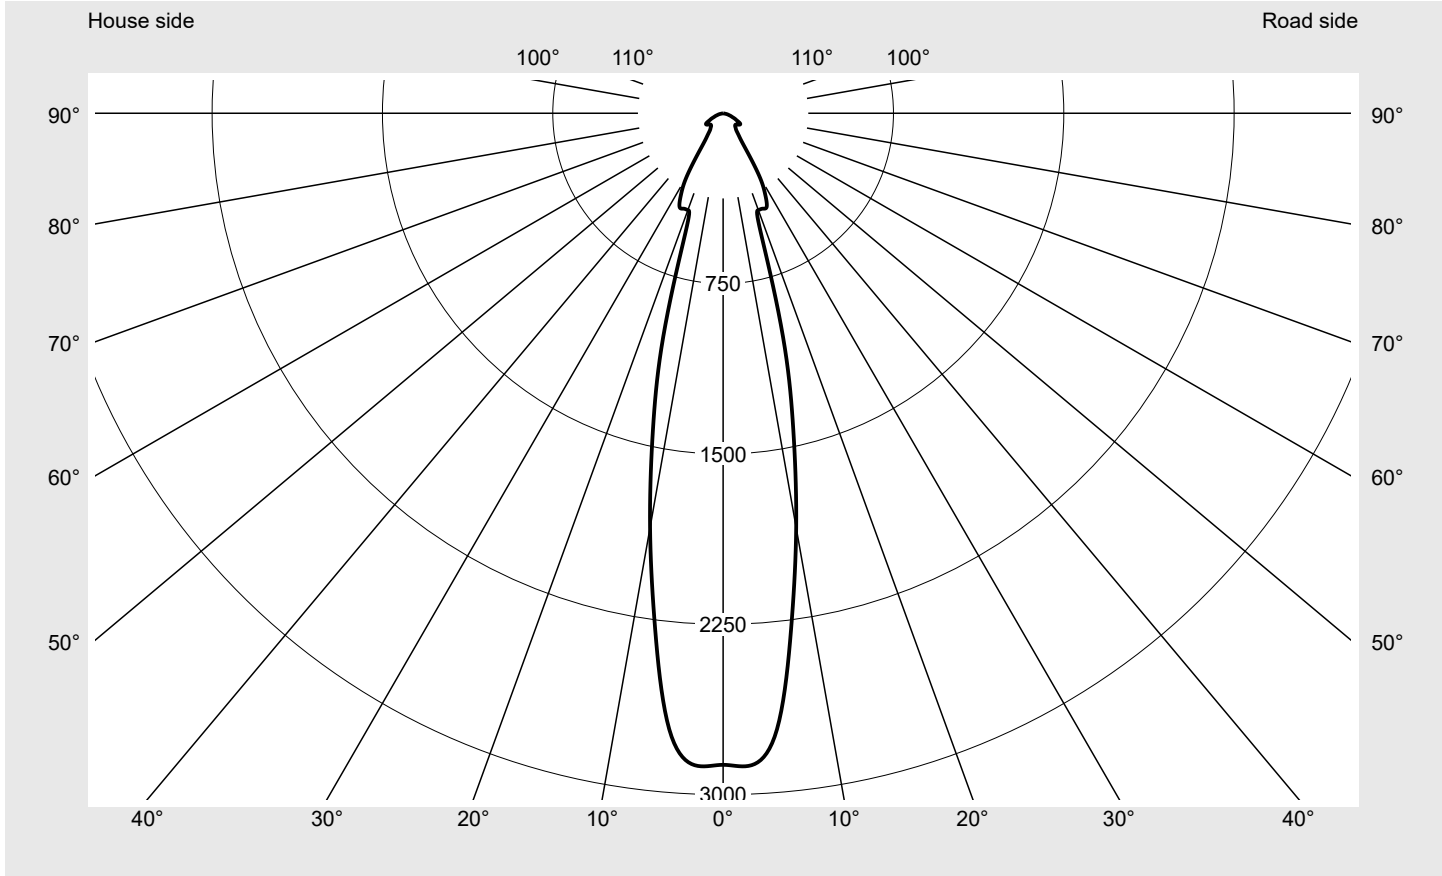

Photometric test report

Family Floodlight FL21 midi	Order number: 5XA7782F1B1A EAN: 4058352854174	LP number 59238_92
	Version mounting bracket Optic symmetric distribution RS12 Cover toughened safety glass Lamps LED 2200 K CRI ≥ 70 Controlgear ECG SITECO iQ Rated values Net luminous flux = 29450 lm Power consumption = 270.2 W Luminous efficacy = 109 lm/W	serial documentation 22.08.2023
		

Luminous intensity in cd/klm C180-0 **Imax: 2873 cd/klm**

Luminaire output ratios

Eta	100.0%
Eta 0° - 90°	100.0%
Eta 90° - 180°	0.0%

Luminous intensity class acc. to EN13201-2

Class:	G6
Imax 70°	36.4
Imax 80°	9.1
Imax 90°	0.0
Imax >90°	0.0
Imax >95°	0.0

Measurement conditions

DIN EN 13032 and DIN 5032

Photometric test report

Family
Floodlight FL21 midi

Order number: 5XA7782F1B1A
EAN: 4058352854174

LP number
59238_92

Envelope curve in cd/klm KMK 2.5° KMK 0°