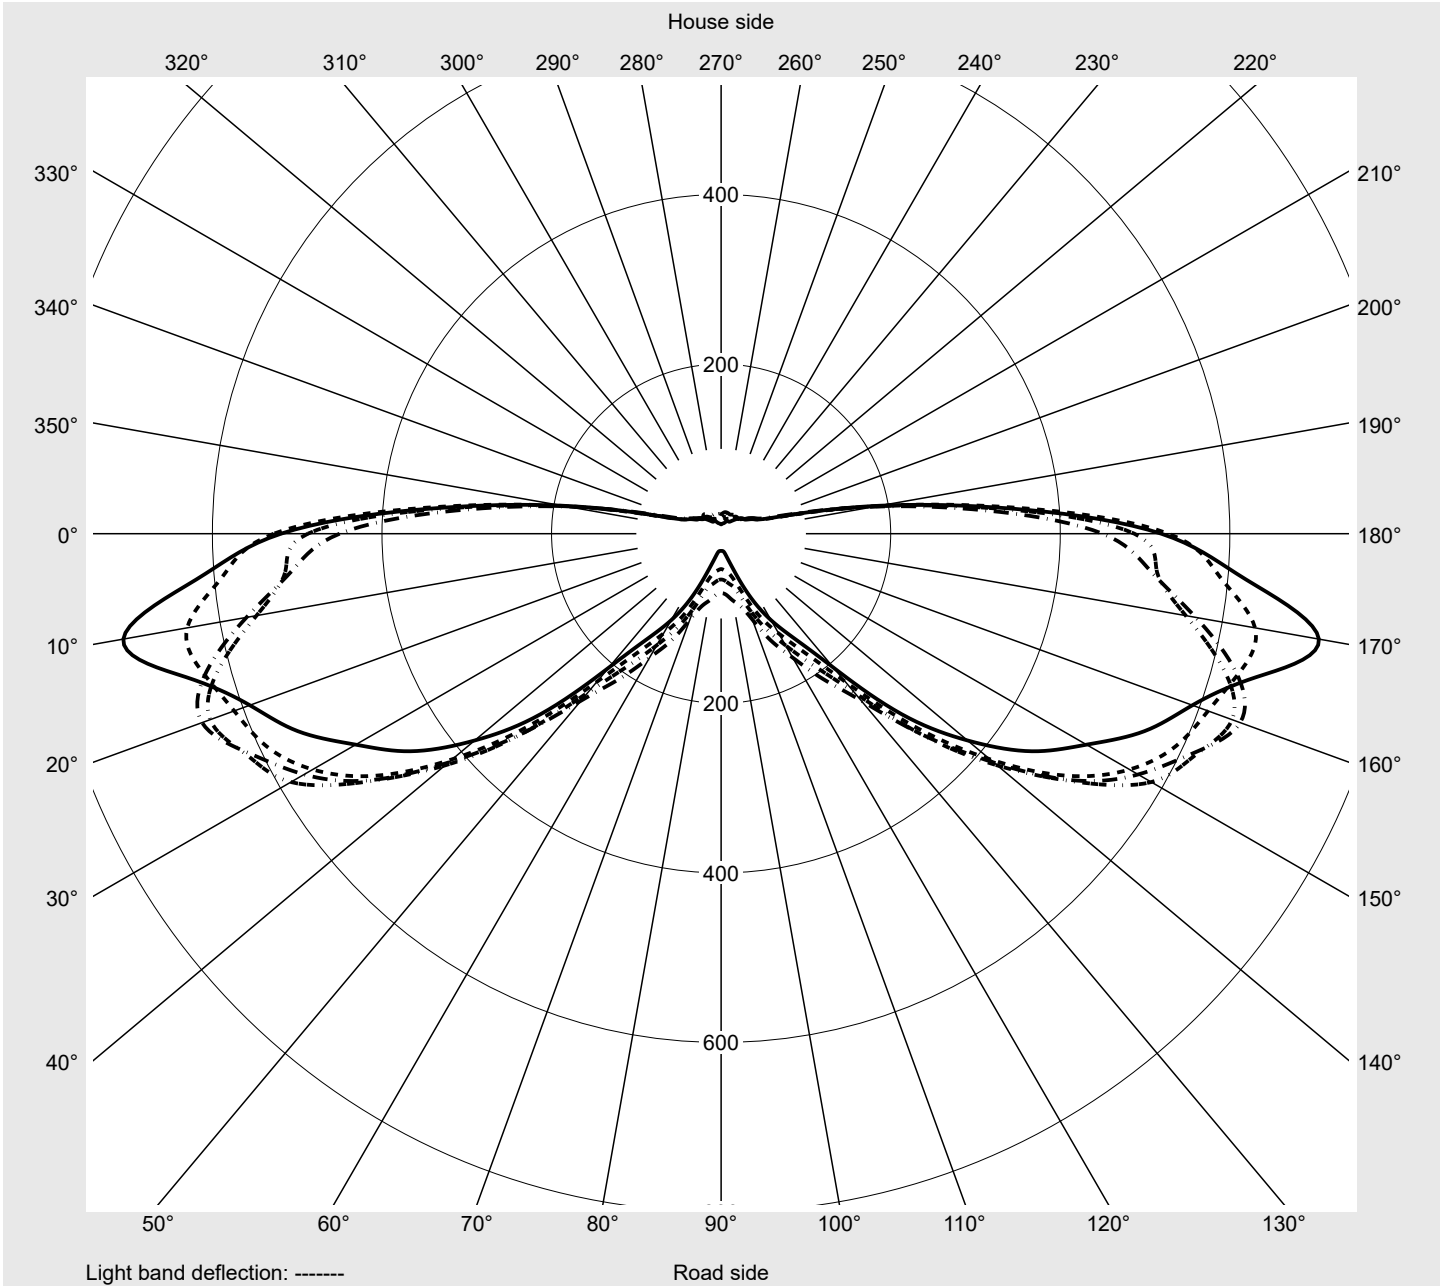

Photometric test report

Family Streetlight 11 midi LED	Order number: 5XC3K51G08ME EAN: 4058352991954	LP number 59352_81
	Version post-top or side-entry mounting Optic asymmetric, extremely wide distribution with an additional rear light component (ST1.0P1.0) Cover transparent, PMMA Lamps LED 3000 K CRI ≥ 70 Controlgear ECG SITECO iQ - DALI2 Rated values Net luminous flux = 9410 lm Power consumption = 63.0 W Luminous efficacy = 149.4 lm/W	serial documentation 28.09.2023

Luminous intensity in cd/klm C180-0 C190-10 C195-15 C270-90 **Imax: 716 cd/klm**

Luminaire output ratios	
Eta	100.0%
Eta 0° - 90°	100.0%
Eta 90° - 180°	0.0%
Measurement conditions	
DIN EN 13032 and DIN 5032	

Luminous intensity class acc. to EN13201-2	
Class:	---
Imax 70°	715.9
Imax 80°	211.6
Imax 90°	0.0
Imax >90°	0.0
Imax >95°	0.0

Photometric test report

Family Streetlight 11 midi LED	Order number: 5XC3K51G08ME EAN: 4058352991954	LP number 59352_81
--	--	------------------------------

Envelope curve in cd/klm **KMK 70°** **KMK 67.5°** **KMK 65°** **KMK 62.5°** **siteco**

Photometric test report

Family Streetlight 11 midi LED	Order number: 5XC3K51G08ME EAN: 4058352991954	LP number 59352_81
Table of values for luminous intensities		Maximum luminous intensity
		siteco