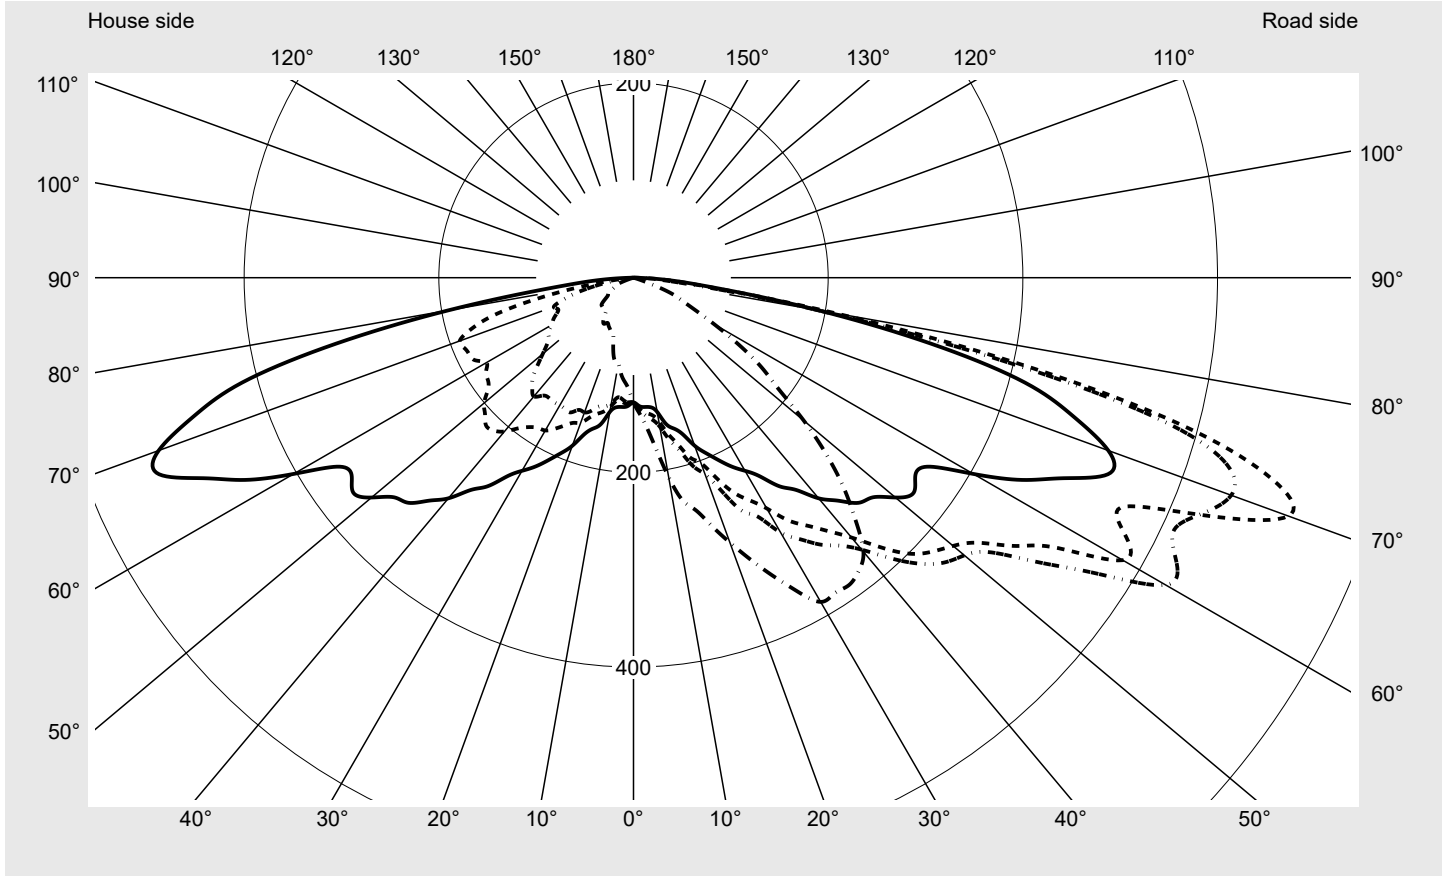

Photometric test report

Family Streetlight 11 midi LED	Order number: 5XC3K51G08ME EAN: 4058352991954	LP number 59352_81
	Version post-top or side-entry mounting Optic asymmetric, extremely wide distribution with an additional rear light component (ST1.0P1.0) Cover transparent, PMMA Lamps LED 3000 K CRI ≥ 70 Controlgear ECG SITECO iQ - DALI2 Rated values Net luminous flux = 9410 lm Power consumption = 63.0 W Luminous efficacy = 149.4 lm/W	serial documentation 28.09.2023

Luminous intensity in cd/klm C180-0 C190-10 C195-15 C270-90 **Imax: 716 cd/klm**

Luminaire output ratios	
Eta	100.0%
Eta 0° - 90°	100.0%
Eta 90° - 180°	0.0%
Measurement conditions	
DIN EN 13032 and DIN 5032	

Luminous intensity class acc. to EN13201-2	
Class:	---
Imax 70°	715.9
Imax 80°	211.6
Imax 90°	0.0
Imax >90°	0.0
Imax >95°	0.0

Photometric test report

Family Streetlight 11 midi LED	Order number: 5XC3K51G08ME EAN: 4058352991954	LP number 59352_81
--	--	------------------------------

Envelope curve in cd/klm **KMK 70°** **KMK 67.5°** **KMK 65°** **KMK 62.5°** **siteco**

Photometric test report

Family Streetlight 11 midi LED	Order number: 5XC3K51G08ME EAN: 4058352991954	LP number 59352_81
Table of values for luminous intensities		Maximum luminous intensity
		siteco