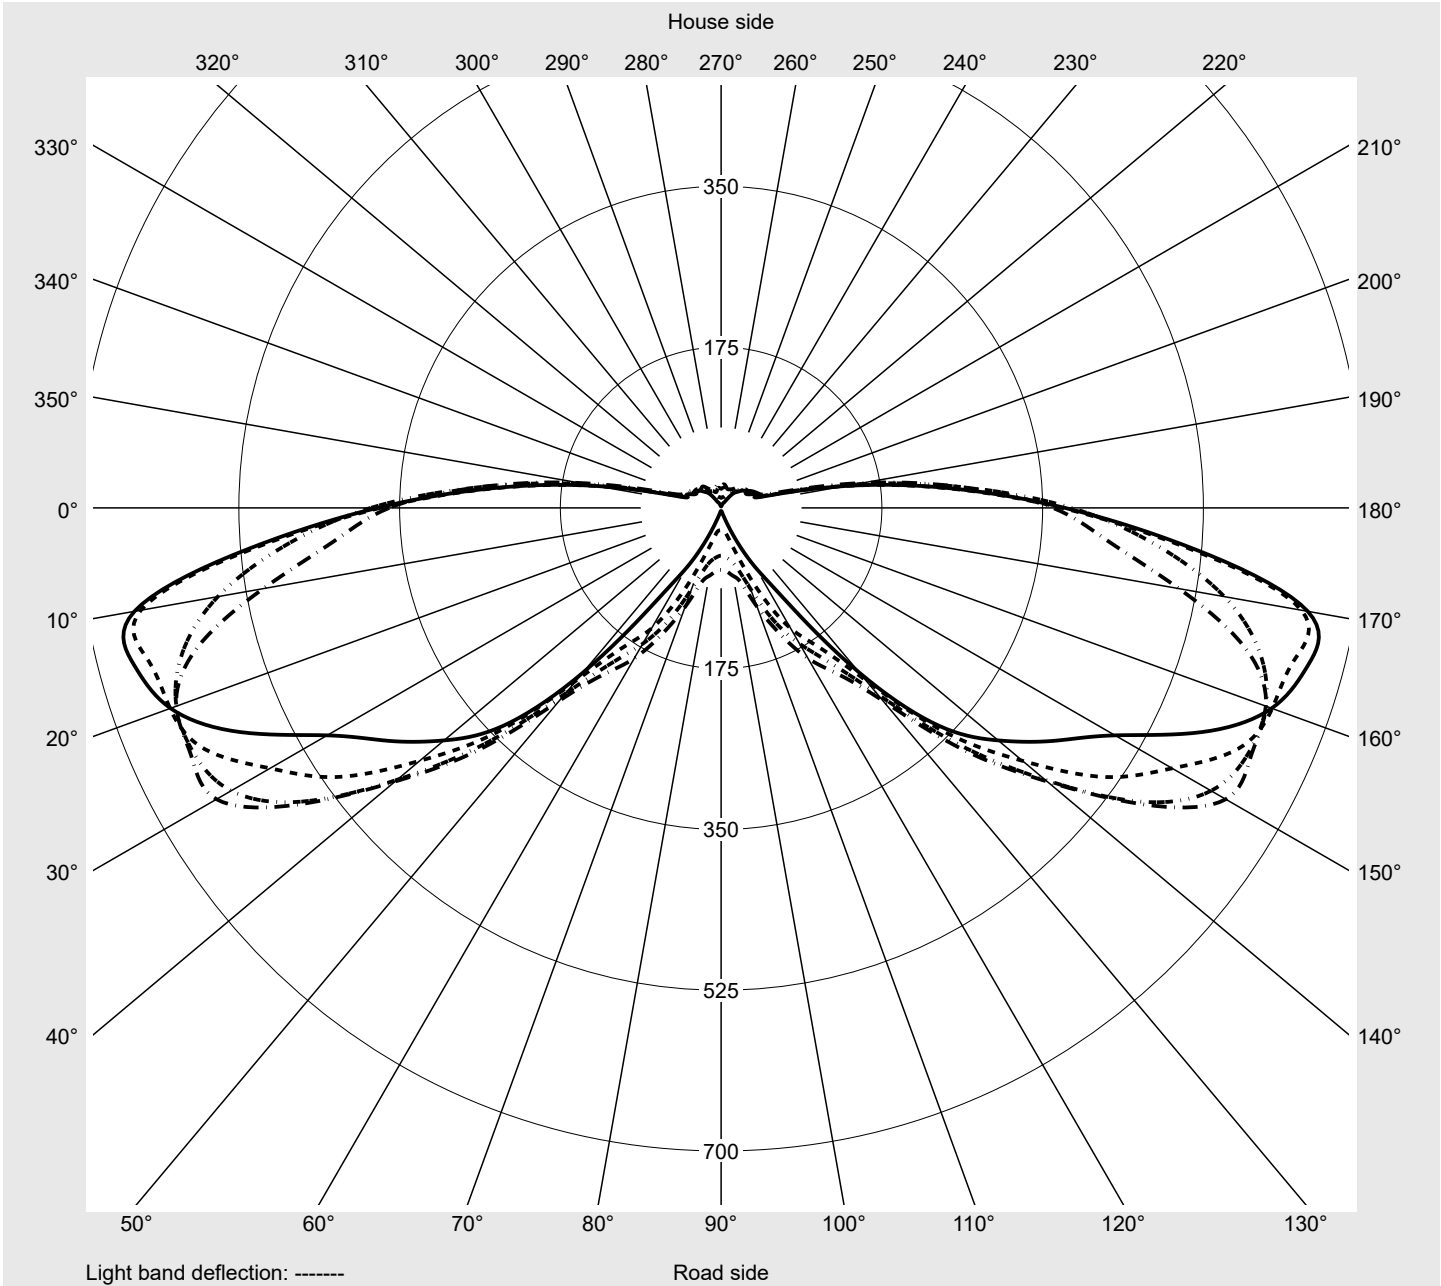

Photometric test report

Family Streetlight 11 midi LED	Order number: 5XC3M51F08ME EAN: 4058352559451	LP number 59453_168
	Version post-top or side-entry mounting Optic asymmetric, extreme wide distribution (ST1.0a) Cover transparent, PMMA Lamps LED 3000 K CRI ≥ 70 Controlgear ECG SITECO iQ Rated values Net luminous flux = 17550 lm Power consumption = 124.7 W Luminous efficacy = 140.7 lm/W	serial documentation 28.09.2023

Luminous intensity in cd/klm C180-0 C195-15 C200-20 C270-90 **Imax: 661 cd/klm**

Luminaire output ratios

Eta	100.0%
Eta 0° - 90°	100.0%
Eta 90° - 180°	0.0%

Luminous intensity class acc. to EN13201-2

Class:	G1
Imax 70°	645.0
Imax 80°	167.3
Imax 90°	0.0
Imax >90°	0.0
Imax >95°	0.0

Measurement conditions

DIN EN 13032 and DIN 5032

Photometric test report

Family Streetlight 11 midi LED	Order number: 5XC3M51F08ME EAN: 4058352559451	LP number 59453_168
--	--	-------------------------------

Envelope curve in cd/klm **KMK 72.5°** **KMK 70°** **KMK 67.5°** **KMK 65°** **siteco**

Photometric test report

Family Streetlight 11 midi LED	Order number: 5XC3M51F08ME EAN: 4058352559451	LP number 59453_168
Table of values for luminous intensities		Maximum luminous intensity