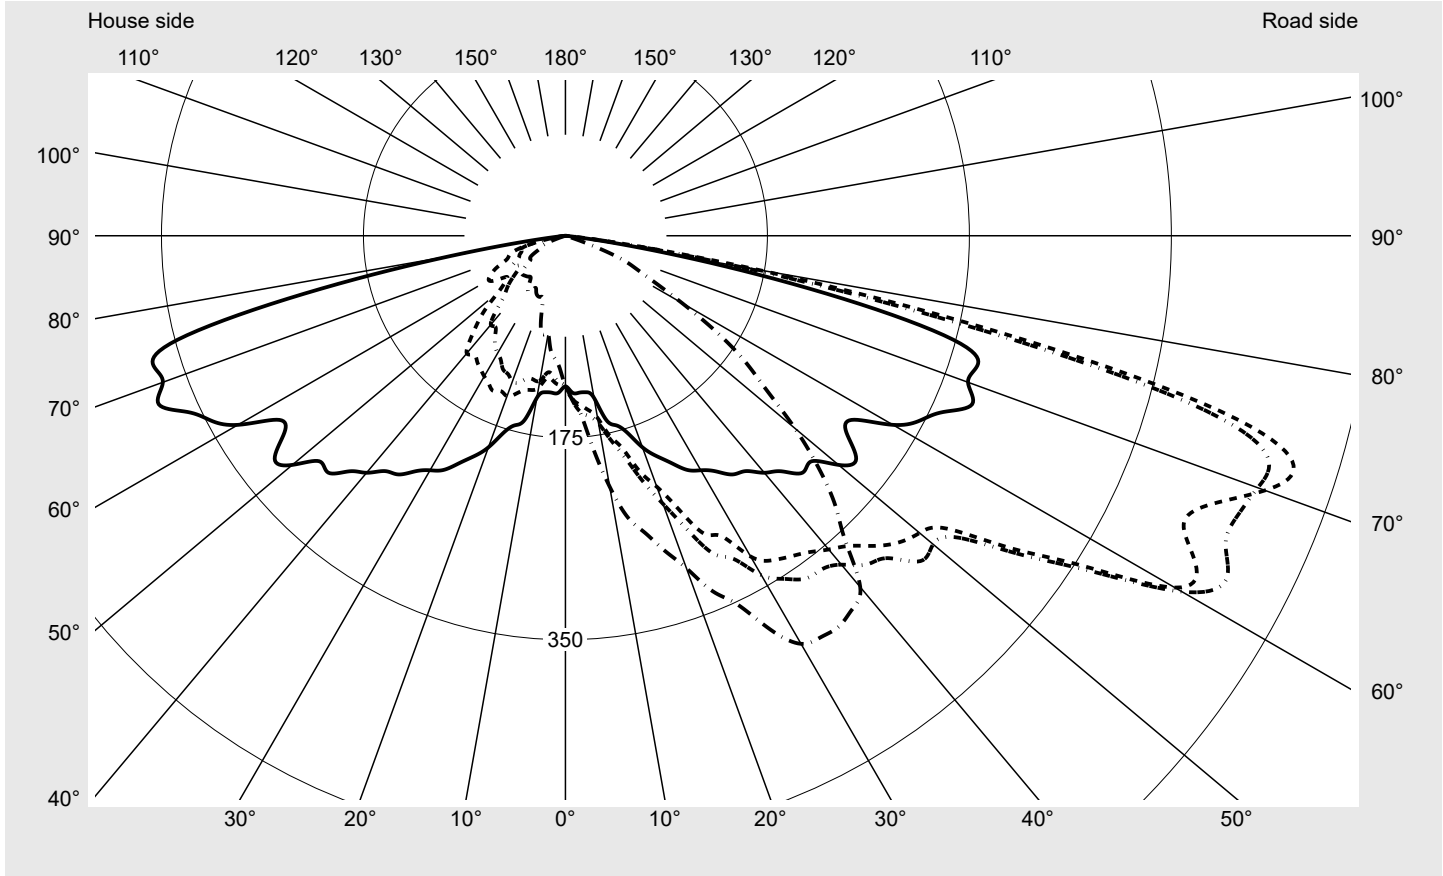

Photometric test report

Family Streetlight 11 midi LED	Order number: 5XC3M51F08ME EAN: 4058352559451	LP number 59453_168
	Version post-top or side-entry mounting Optic asymmetric, extreme wide distribution (ST1.0a) Cover transparent, PMMA Lamps LED 3000 K CRI ≥ 70 Controlgear ECG SITECO iQ Rated values Net luminous flux = 17550 lm Power consumption = 124.7 W Luminous efficacy = 140.7 lm/W	serial documentation 28.09.2023

Luminous intensity in cd/klm C180-0 C195-15 C200-20 C270-90 **Imax: 661 cd/klm**

Luminaire output ratios

Eta	100.0%
Eta 0° - 90°	100.0%
Eta 90° - 180°	0.0%

Luminous intensity class acc. to EN13201-2

Class:	G1
Imax 70°	645.0
Imax 80°	167.3
Imax 90°	0.0
Imax >90°	0.0
Imax >95°	0.0

Envelope curve in cd/klm **KMK 72.5°** **KMK 70°** **KMK 67.5°** **KMK 65°** **siteco**

Photometric test report

Family Streetlight 11 midi LED	Order number: 5XC3M51F08ME EAN: 4058352559451	LP number 59453_168
Table of values for luminous intensities		Maximum luminous intensity