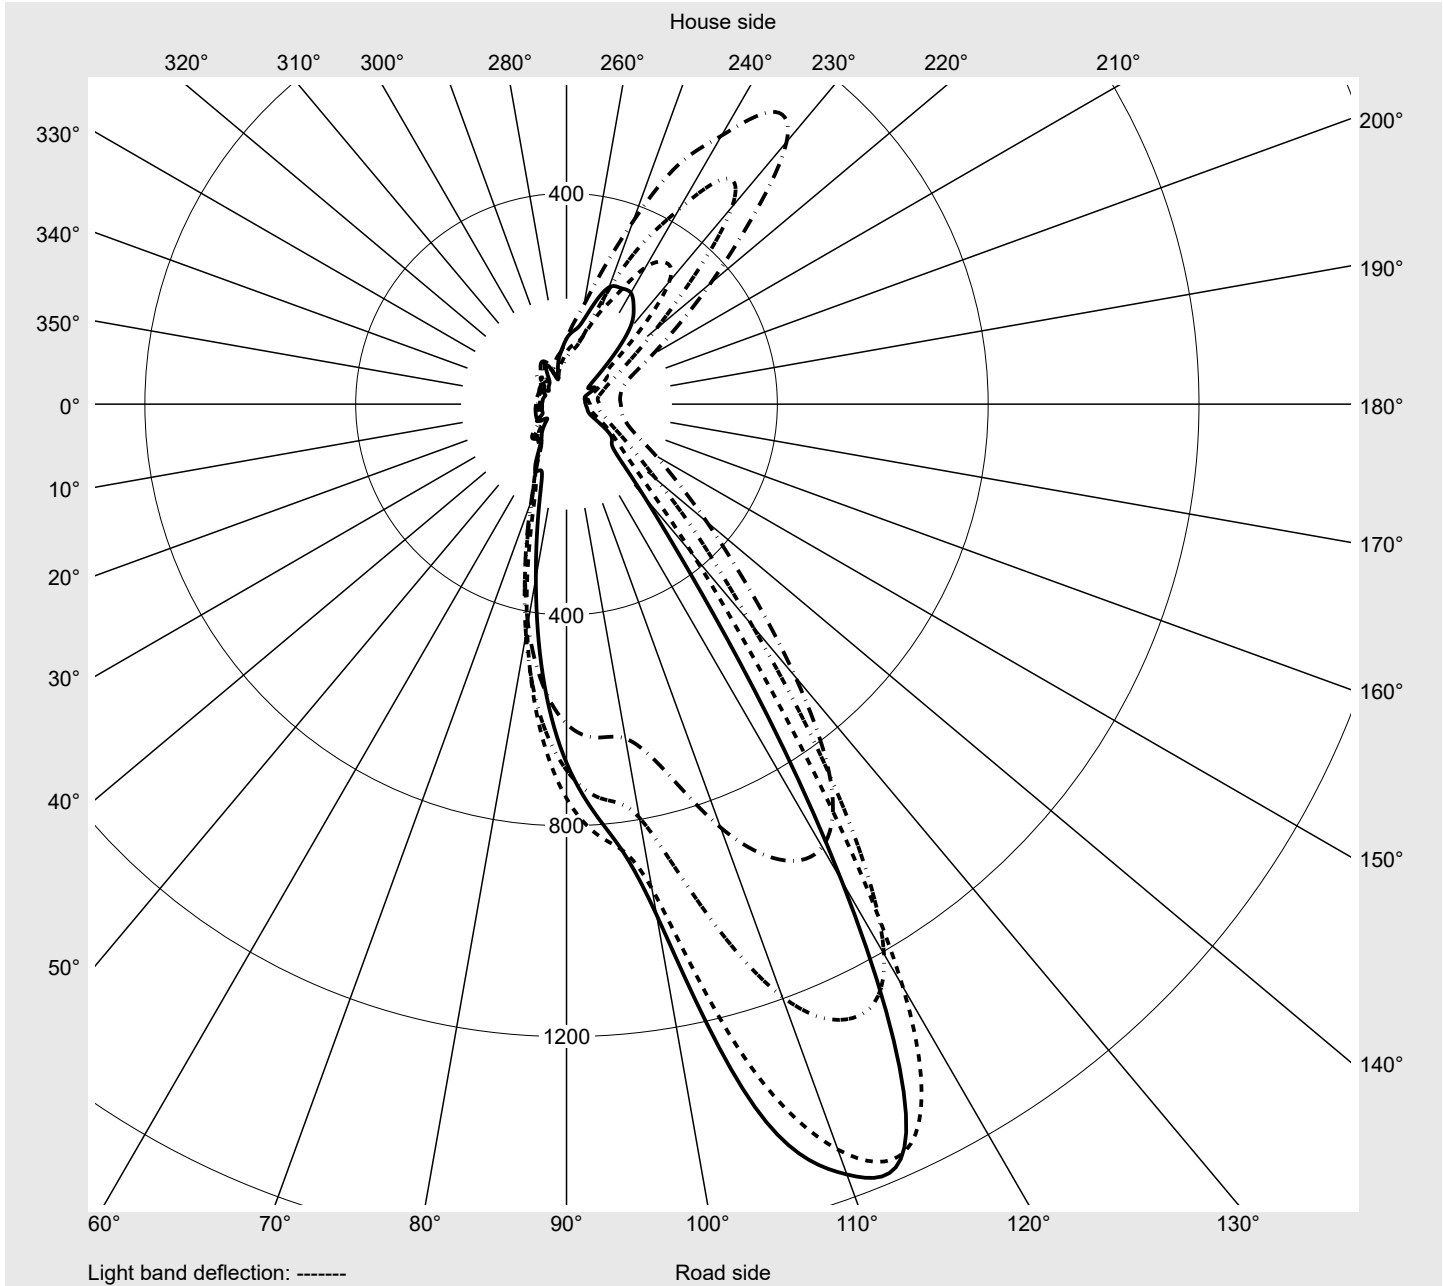

Photometric test report

Family Streetlight 21 midi LED	Order number: 5XE3F31G08MB EAN: 4058352729113	LP number 59559_48

Envelope curve in cd/klm

KMK 60°
KMK 57.5°
KMK 55°
KMK 52.5°

siteco

Photometric test report

Family Streetlight 21 midi LED	Order number: 5XE3F31G08MB EAN: 4058352729113	LP number 59559_48

siteco

Table of values for luminous intensities	Maximum luminous intensity

C-planes	0°	5°	10°	15°	20°	25°	30°	35°	40°	45°	50°	55°	60°	65°
γ	Luminous intensity in cd/klm													
0,0°	236.4	236.4	236.4	236.4	236.4	236.4	236.4	236.4	236.4	236.4	236.4	236.4	236.4	236.4
2,5°	225.9	227.1	227.1	227.5	227.7	227.7	228.1	228.3	228.7	229.7	230.5	231.3	232.3	233.1
5,0°	217.3	216.7	216.9	217.3	217.9	218.5	219.3	220.3	221.3	222.7	224.3	225.9	227.7	229.5
7,5°	209.1	208.9	209.3	209.9	210.9	212.1	213.3	214.5	215.7	217.5	219.5	221.9	224.5	227.5
10,0°	201.7	201.1	201.5	202.5	203.3	203.9	205.5	207.7	210.5	213.1	215.5	217.9	220.9	224.7
12,5°	190.3	190.9	191.9	193.1	195.3	196.9	199.1	202.3	204.7	207.1	211.1	215.1	219.1	223.5
15,0°	174.1	173.3	175.1	177.9	181.7	185.1	188.7	192.5	196.7	201.9	206.9	211.9	218.1	223.3
17,5°	150.7	152.7	154.1	156.7	160.7	166.1	172.5	179.9	186.9	194.1	201.7	209.7	216.9	224.5
20,0°	139.5	139.1	140.7	143.1	146.3	150.3	155.5	163.3	173.7	184.5	194.5	204.7	215.3	224.3
22,5°	118.7	120.3	121.9	125.7	131.5	137.7	143.7	150.9	159.5	171.7	185.7	197.9	211.1	222.7
25,0°	118.5	118.7	118.5	117.9	117.7	120.5	129.5	139.3	148.7	158.7	173.7	190.1	205.3	221.3
27,5°	111.0	112.6	113.9	116.1	118.5	118.3	117.7	123.7	137.5	148.7	161.9	180.3	199.7	218.7
30,0°	106.6	107.0	108.0	108.4	111.0	115.3	118.9	117.3	122.7	138.1	152.7	169.5	191.7	213.5
32,5°	90.8	96.4	101.2	104.8	106.8	108.4	113.6	118.3	117.7	125.5	142.5	159.1	181.9	207.5
35,0°	68.6	71.0	78.4	89.4	101.6	105.8	106.6	112.6	118.9	118.5	130.7	147.5	169.5	198.5
37,5°	59.8	62.4	67.0	74.0	85.8	101.6	106.0	106.6	114.1	118.9	121.5	136.7	158.9	189.5
40,0°	57.0	59.4	63.6	68.8	75.2	86.4	104.8	106.6	108.4	116.7	117.7	128.3	147.1	178.1
42,5°	59.4	61.6	65.0	69.0	73.4	79.0	93.2	109.6	107.4	110.4	116.1	121.7	135.5	165.3
45,0°	59.0	61.0	64.0	68.0	72.8	77.4	83.2	103.0	109.2	106.2	112.0	115.3	121.9	149.3
47,5°	58.8	60.2	62.4	65.0	68.6	73.0	77.4	86.2	107.6	103.6	105.4	109.0	112.0	136.9
50,0°	58.6	59.8	61.2	62.6	64.6	67.2	69.8	73.2	97.2	99.0	96.6	100.4	106.0	130.1
52,5°	57.8	58.8	59.8	60.6	61.8	62.8	64.4	65.4	80.8	91.6	87.0	91.6	102.0	136.1
55,0°	54.8	55.4	56.8	58.2	59.4	59.6	61.8	59.2	66.6	84.0	79.2	84.8	98.6	139.9
57,5°	50.8	51.4	52.6	53.8	55.8	58.4	63.0	53.2	57.2	74.2	76.6	82.6	101.2	140.7
60,0°	46.6	46.4	47.2	47.8	48.2	54.0	64.4	47.6	50.2	61.8	73.0	83.6	108.4	138.7
62,5°	36.0	37.8	38.6	39.6	40.4	48.6	58.0	43.0	45.2	52.8	64.4	84.4	111.8	125.5
65,0°	29.8	30.6	32.0	33.8	35.6	43.6	49.2	39.0	41.2	46.2	56.0	83.4	105.2	109.4
67,5°	25.0	26.6	27.8	29.4	33.0	40.0	40.4	34.6	36.8	39.4	48.8	75.8	87.4	83.2
70,0°	21.8	22.4	23.4	25.2	29.2	35.4	32.8	30.4	30.8	32.2	41.0	61.8	68.0	57.2
72,5°	17.6	18.6	19.2	21.0	25.2	29.8	26.6	24.6	24.8	26.4	33.4	48.6	55.2	41.6
75,0°	14.4	14.6	15.0	16.6	20.4	24.0	20.8	18.8	19.4	20.4	24.8	37.0	42.6	30.8
77,5°	9.8	10.8	11.0	12.6	16.2	17.8	14.6	13.8	13.8	14.4	16.4	23.4	24.8	23.4
80,0°	7.0	7.2	7.2	8.2	11.2	11.0	9.2	8.8	7.8	8.2	9.2	10.2	12.2	15.2
82,5°	4.0	4.4	4.4	4.4	5.2	6.4	4.8	4.2	4.2	4.4	4.8	5.4	6.2	7.8
85,0°	1.2	1.2	1.4	1.6	2.0	1.6	1.6	1.8	1.8	2.0	2.2	2.2	2.6	3.0
87,5°	0.4	0.4	0.4	0.4	0.4	0.6	0.6	0.6	0.6	0.8	0.8	1.0	1.0	1.2
90,0°	0.0	0.0	0.0	0.0	0.0	0.0	0.0	0.0	0.0	0.0	0.0	0.0	0.0	0.0