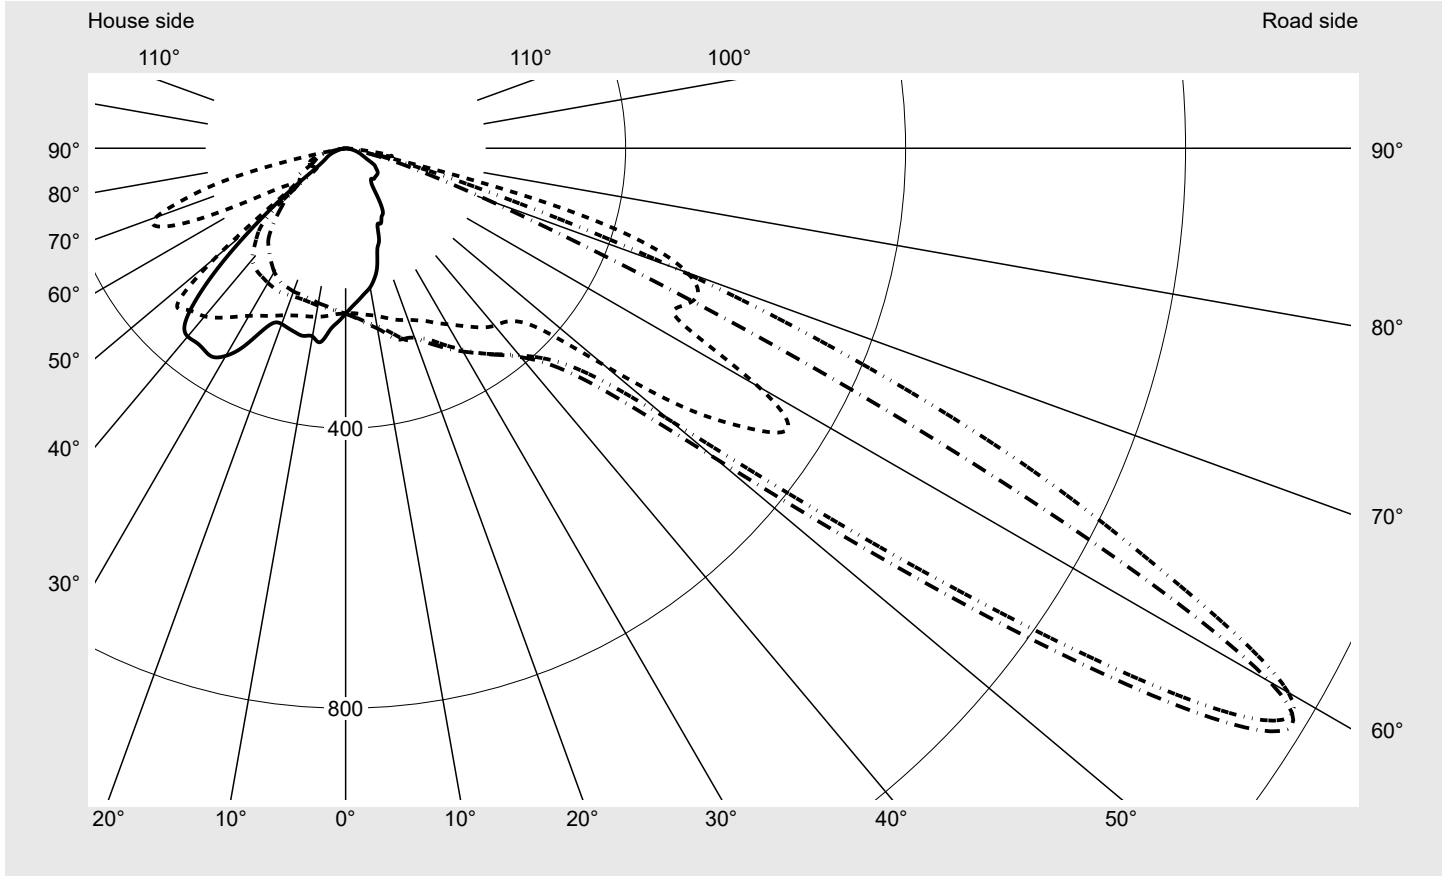

# Photometric test report

<b>Family</b> <b>Streetlight 21 midi LED</b>	<b>Order number: 5XE3F31G08MB</b> <b>EAN: 4058352729113</b>	<b>LP number</b> <b>59559_48</b>
	<b>Version</b> post-top or side-entry mounting <b>Optic</b> pedestrian crossing, asymmetric left distribution (PC-L) <b>Cover</b> toughened safety glass <b>Lamps</b> LED 3000 K   CRI ≥ 70 <b>Controlgear</b> ECG SITECO iQ <b>Rated values</b> Net luminous flux = 18560 lm Power consumption = 146.7 W Luminous efficacy = 126.5 lm/W	<b>serial documentation</b> <b>07.02.2024</b>

**Luminous intensity in cd/klm** C180-0 C270-90 C290-110 C295-115 **Imax: 1555 cd/klm**

Luminaire output ratios	
Eta	100.0%
Eta 0° - 90°	100.0%
Eta 90° - 180°	0.0%
Measurement conditions	
DIN EN 13032 and DIN 5032	