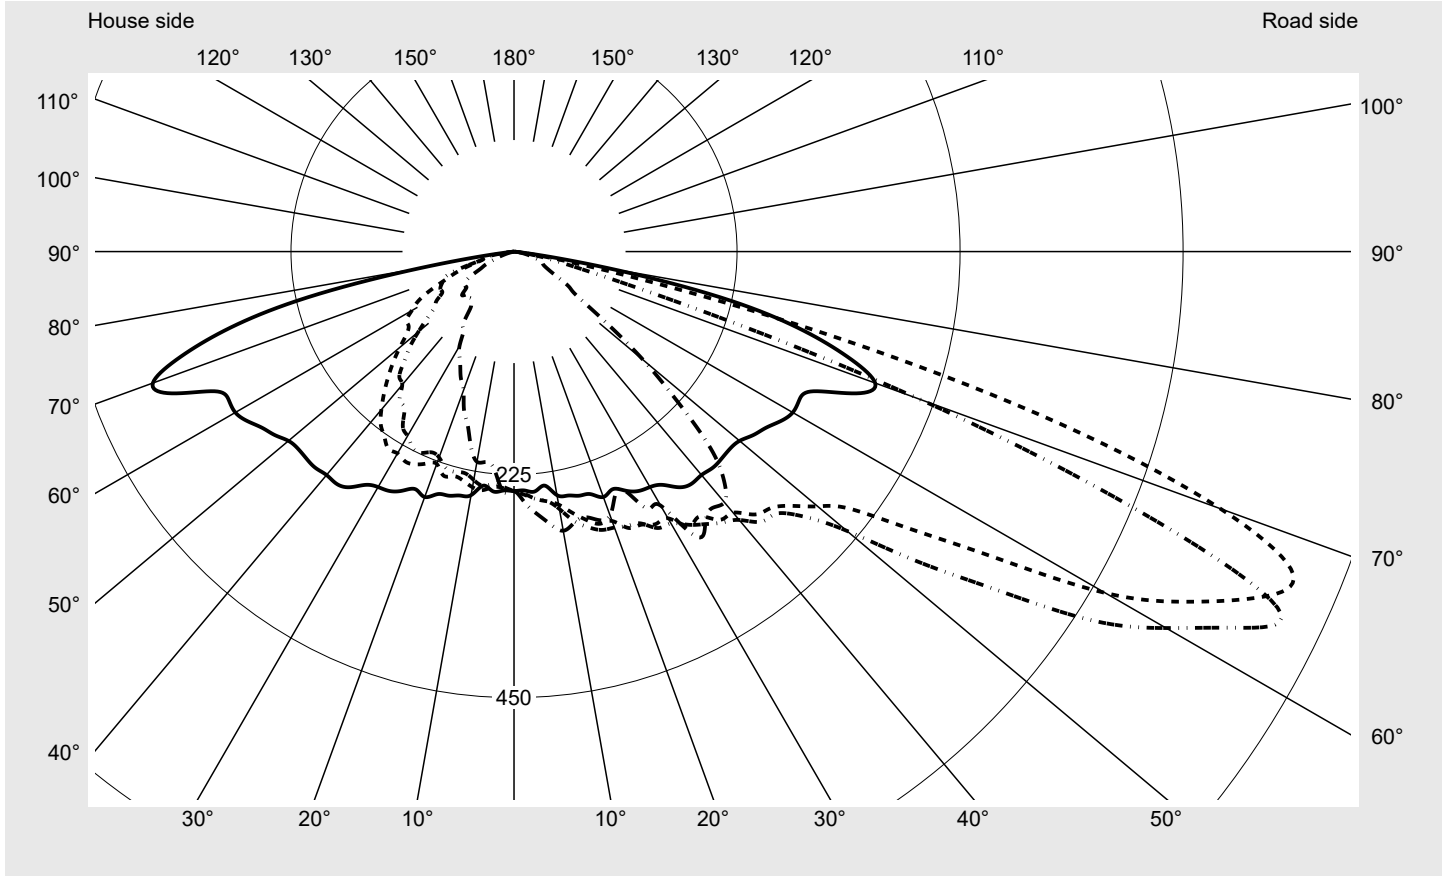

Photometric test report

Family Streetlight 31 micro toolless	Order number: 5XH5C31T08DA EAN: 4069025103024	LP number 59081_2262
	Version post-top or side-entry mounting, Smart Interface up/down Optic direct, asymmetric wide distribution S080002 Cover toughened safety glass Lamps LED 3000 K CRI ≥ 70 Controlgear ECG SITECO - Smart Interface Rated values Net luminous flux = 4940 lm Power consumption = 37.7 W Luminous efficacy = 131 lm/W	serial documentation 18.04.2024

Luminous intensity in cd/klm C180-0 C200-20 C205-25 C270-90 **Imax: 851 cd/klm**

Luminaire output ratios	
Eta	100.0%
Eta 0° - 90°	100.0%
Eta 90° - 180°	0.0%

Luminous intensity class acc. to EN13201-2	
Class:	G3
Imax 70°	826.1
Imax 80°	99.6
Imax 90°	0.0
Imax >90°	0.0
Imax >95°	0.0

Envelope curve in cd/klm **KMK 67.5°** **KMK 65°** **KMK 62.5°** **KMK 60°** **siteco**

Photometric test report

Family Streetlight 31 micro toolless	Order number: 5XH5C31T08DA EAN: 4069025103024	LP number 59081_2262
Table of values for luminous intensities		Maximum luminous intensity