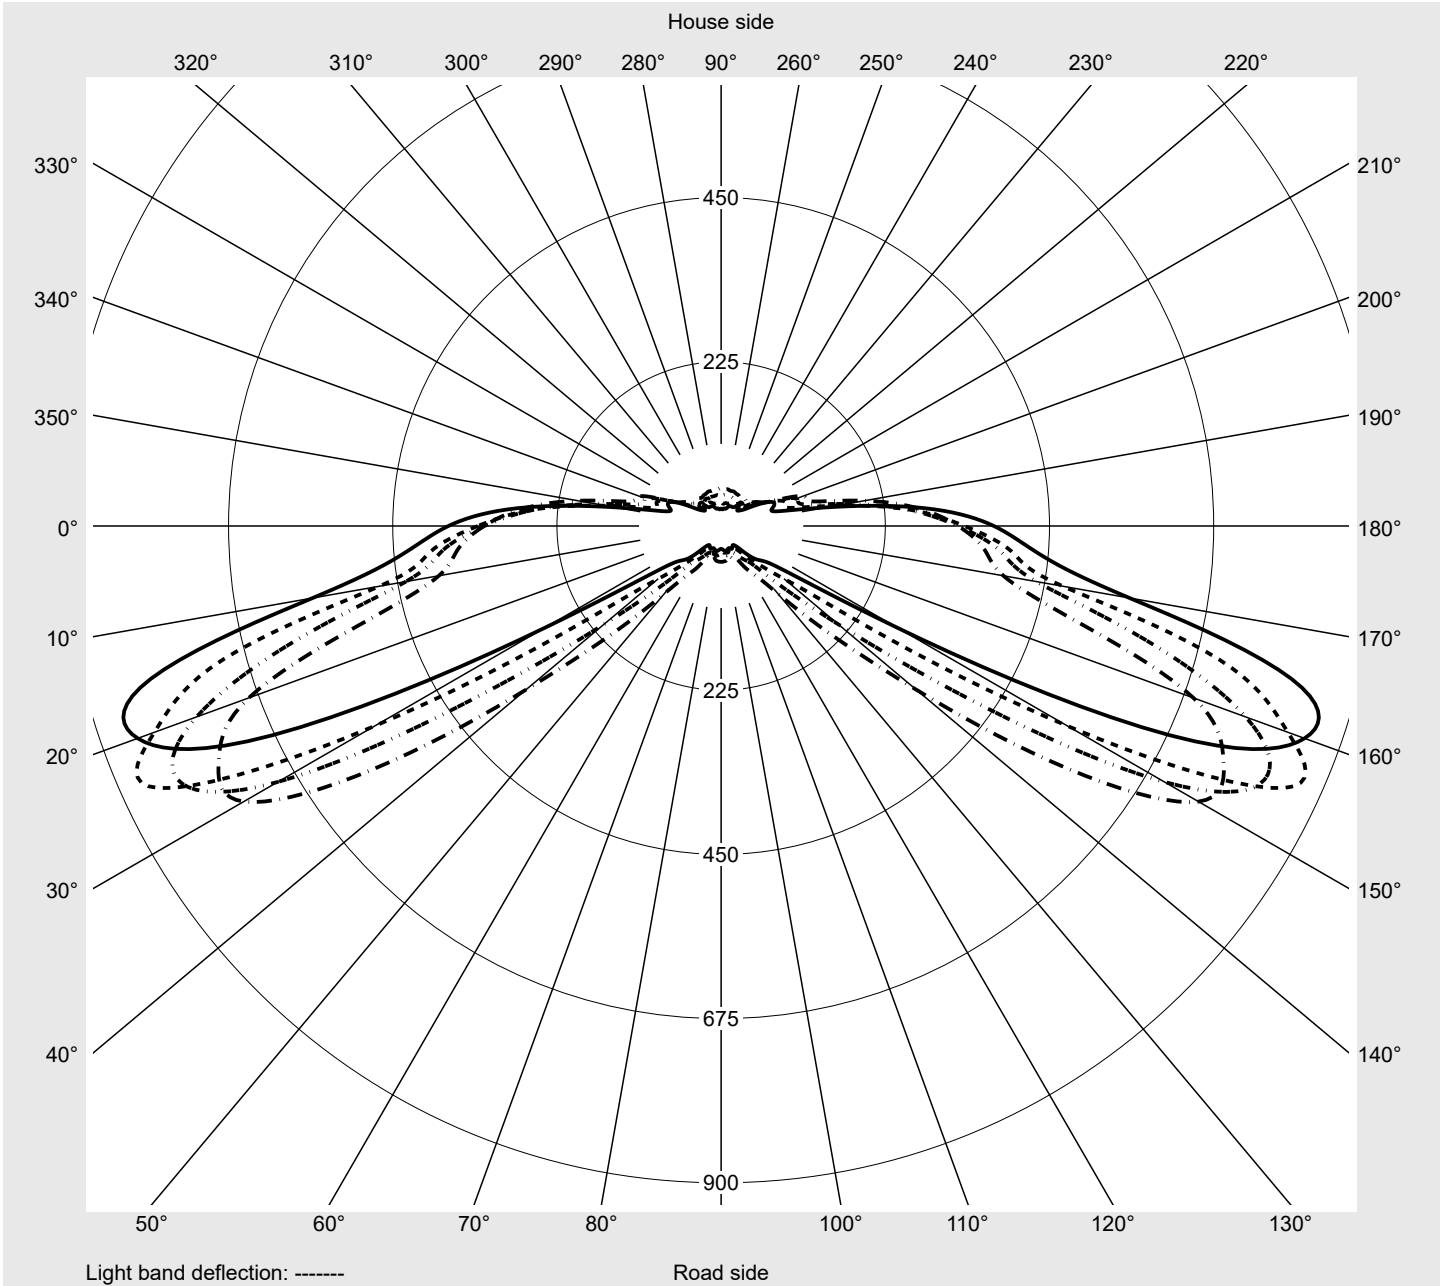

Photometric test report

Family Streetlight 31 micro toolless	Order number: 5XH5C31T08DA EAN: 4069025103024	LP number 59081_2262
	Version post-top or side-entry mounting, Smart Interface up/down Optic direct, asymmetric wide distribution S080002 Cover toughened safety glass Lamps LED 3000 K CRI ≥ 70 Controlgear ECG SITECO - Smart Interface Rated values Net luminous flux = 4940 lm Power consumption = 37.7 W Luminous efficacy = 131 lm/W	serial documentation 18.04.2024

Luminous intensity in cd/klm C180-0 C200-20 C205-25 C270-90 **Imax: 851 cd/klm**

Luminaire output ratios	
Eta	100.0%
Eta 0° - 90°	100.0%
Eta 90° - 180°	0.0%

Luminous intensity class acc. to EN13201-2	
Class:	G3
Imax 70°	826.1
Imax 80°	99.6
Imax 90°	0.0
Imax >90°	0.0
Imax >95°	0.0

Measurement conditions
DIN EN 13032 and DIN 5032

Photometric test report

Family Streetlight 31 micro toolless	Order number: 5XH5C31T08DA EAN: 4069025103024	LP number 59081_2262
--	--	--------------------------------

Envelope curve in cd/klm **KMK 67.5°** **KMK 65°** **KMK 62.5°** **KMK 60°** **siteco**

Photometric test report

Family Streetlight 31 micro toolless	Order number: 5XH5C31T08DA EAN: 4069025103024	LP number 59081_2262
Table of values for luminous intensities		Maximum luminous intensity